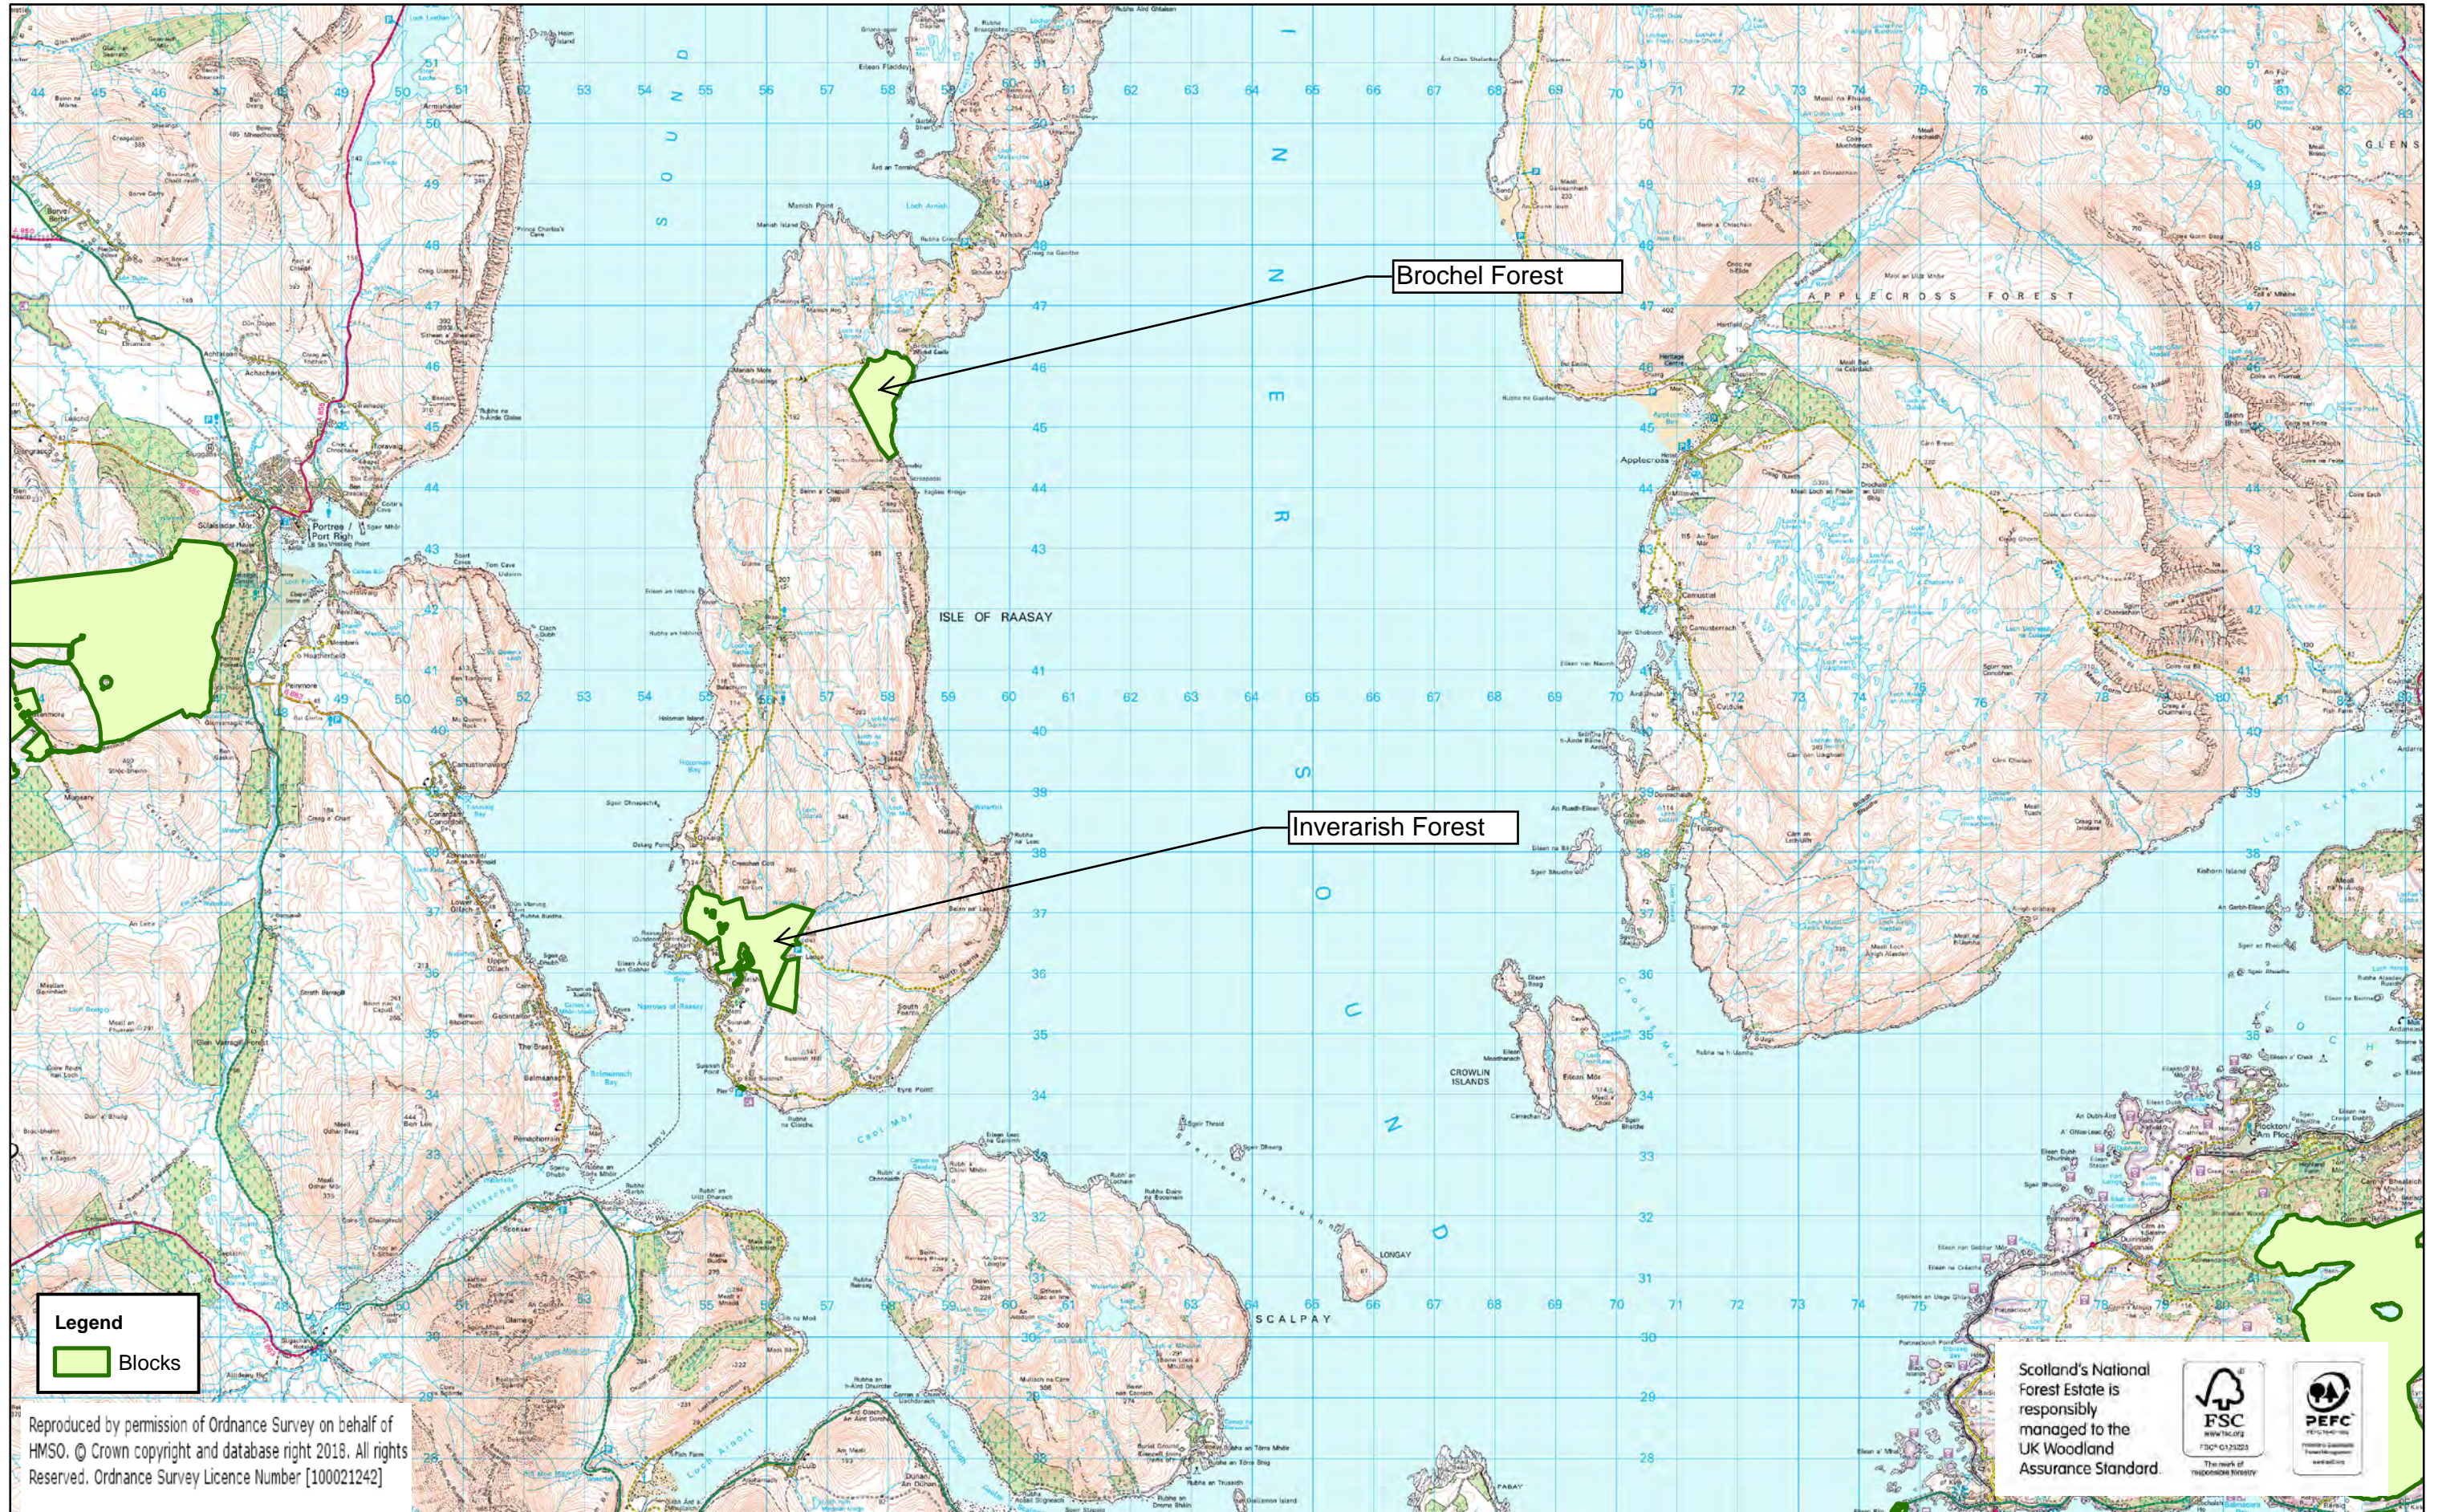

# Forest Enterprise Scotland

An agency of Forestry Commission Scotland managing the National Forest Estate

Map 1- Location

Scale 1:100,000

Date: 12/09/2018

Reproduced by permission of Ordnance Survey on behalf of HMSO. © Crown copyright and database right 2018. All rights Reserved. Ordnance Survey Licence Number [100021242]