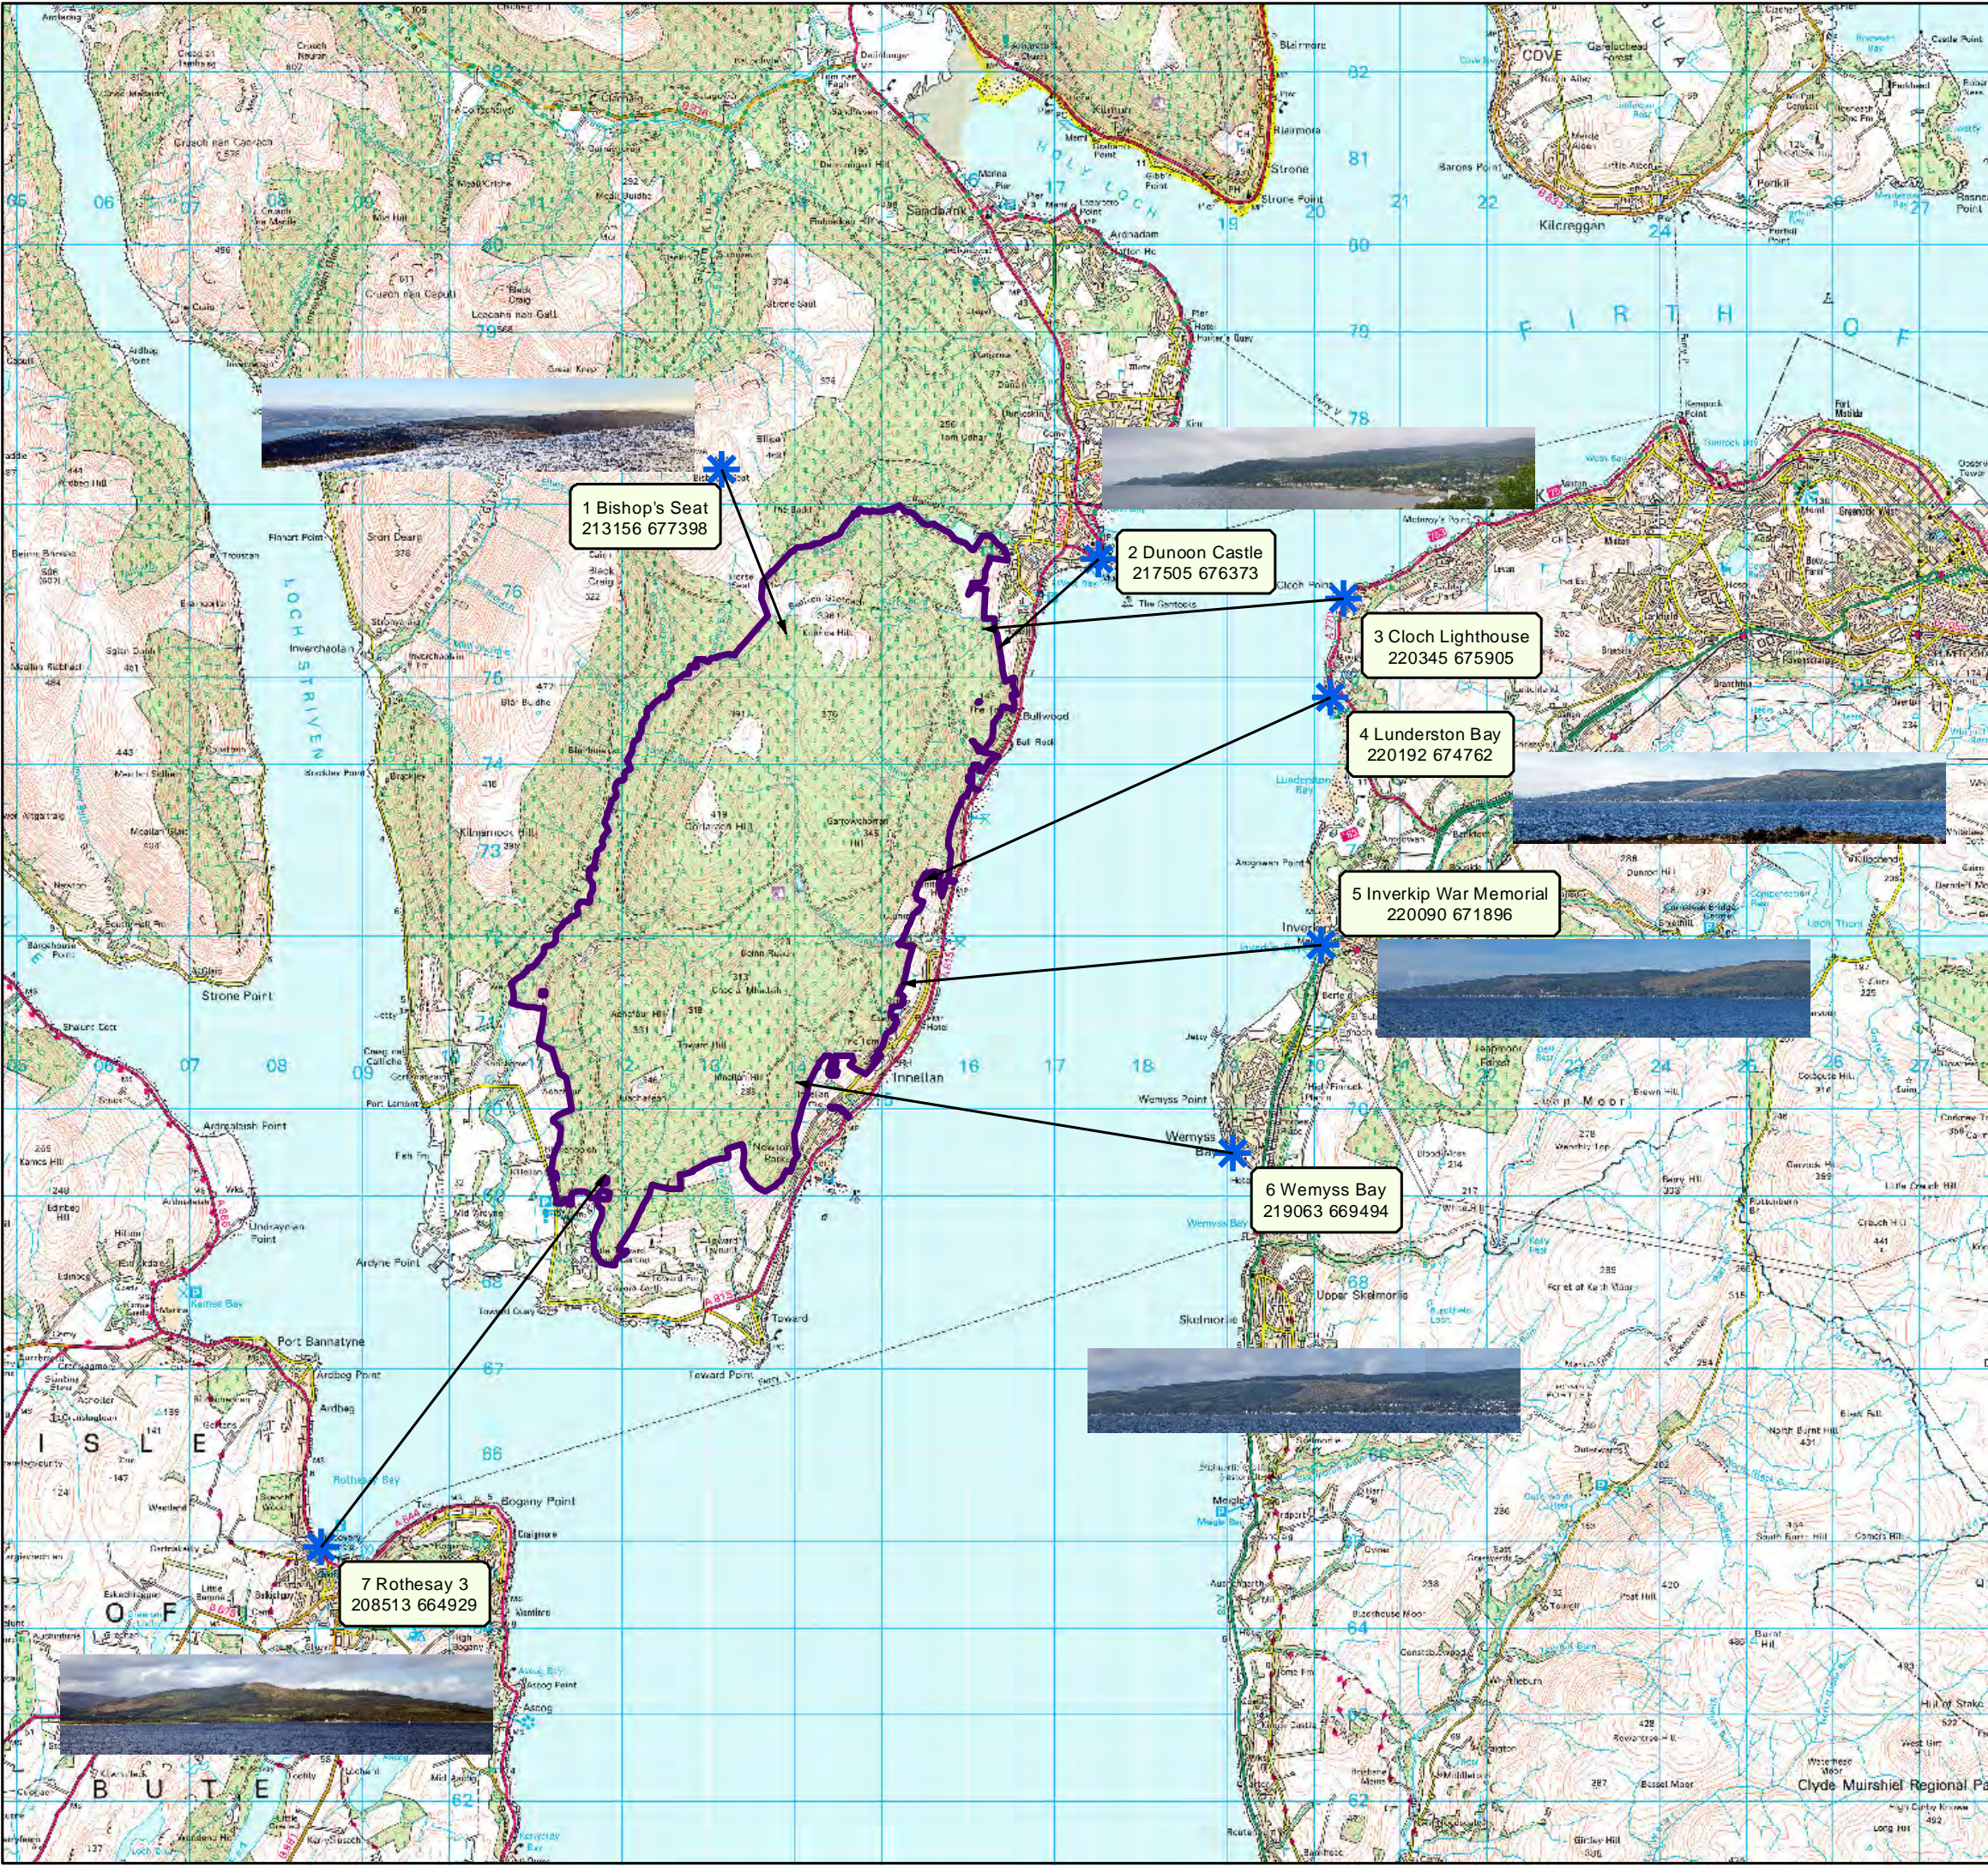

# Corlarach

## Viewpoints

-  Viewpoints
-  Land Management Plan Area

Scotland's National Forest Estate is responsibly managed to the UK Woodland Assurance Standard.

0 Kilometers 2

1:75,000 on A3 paper

Reproduced by permission of Ordnance Survey on behalf of HMSO. © Crown copyright and database right [2016]. All rights reserved. Ordnance Survey Licence number [100021242]