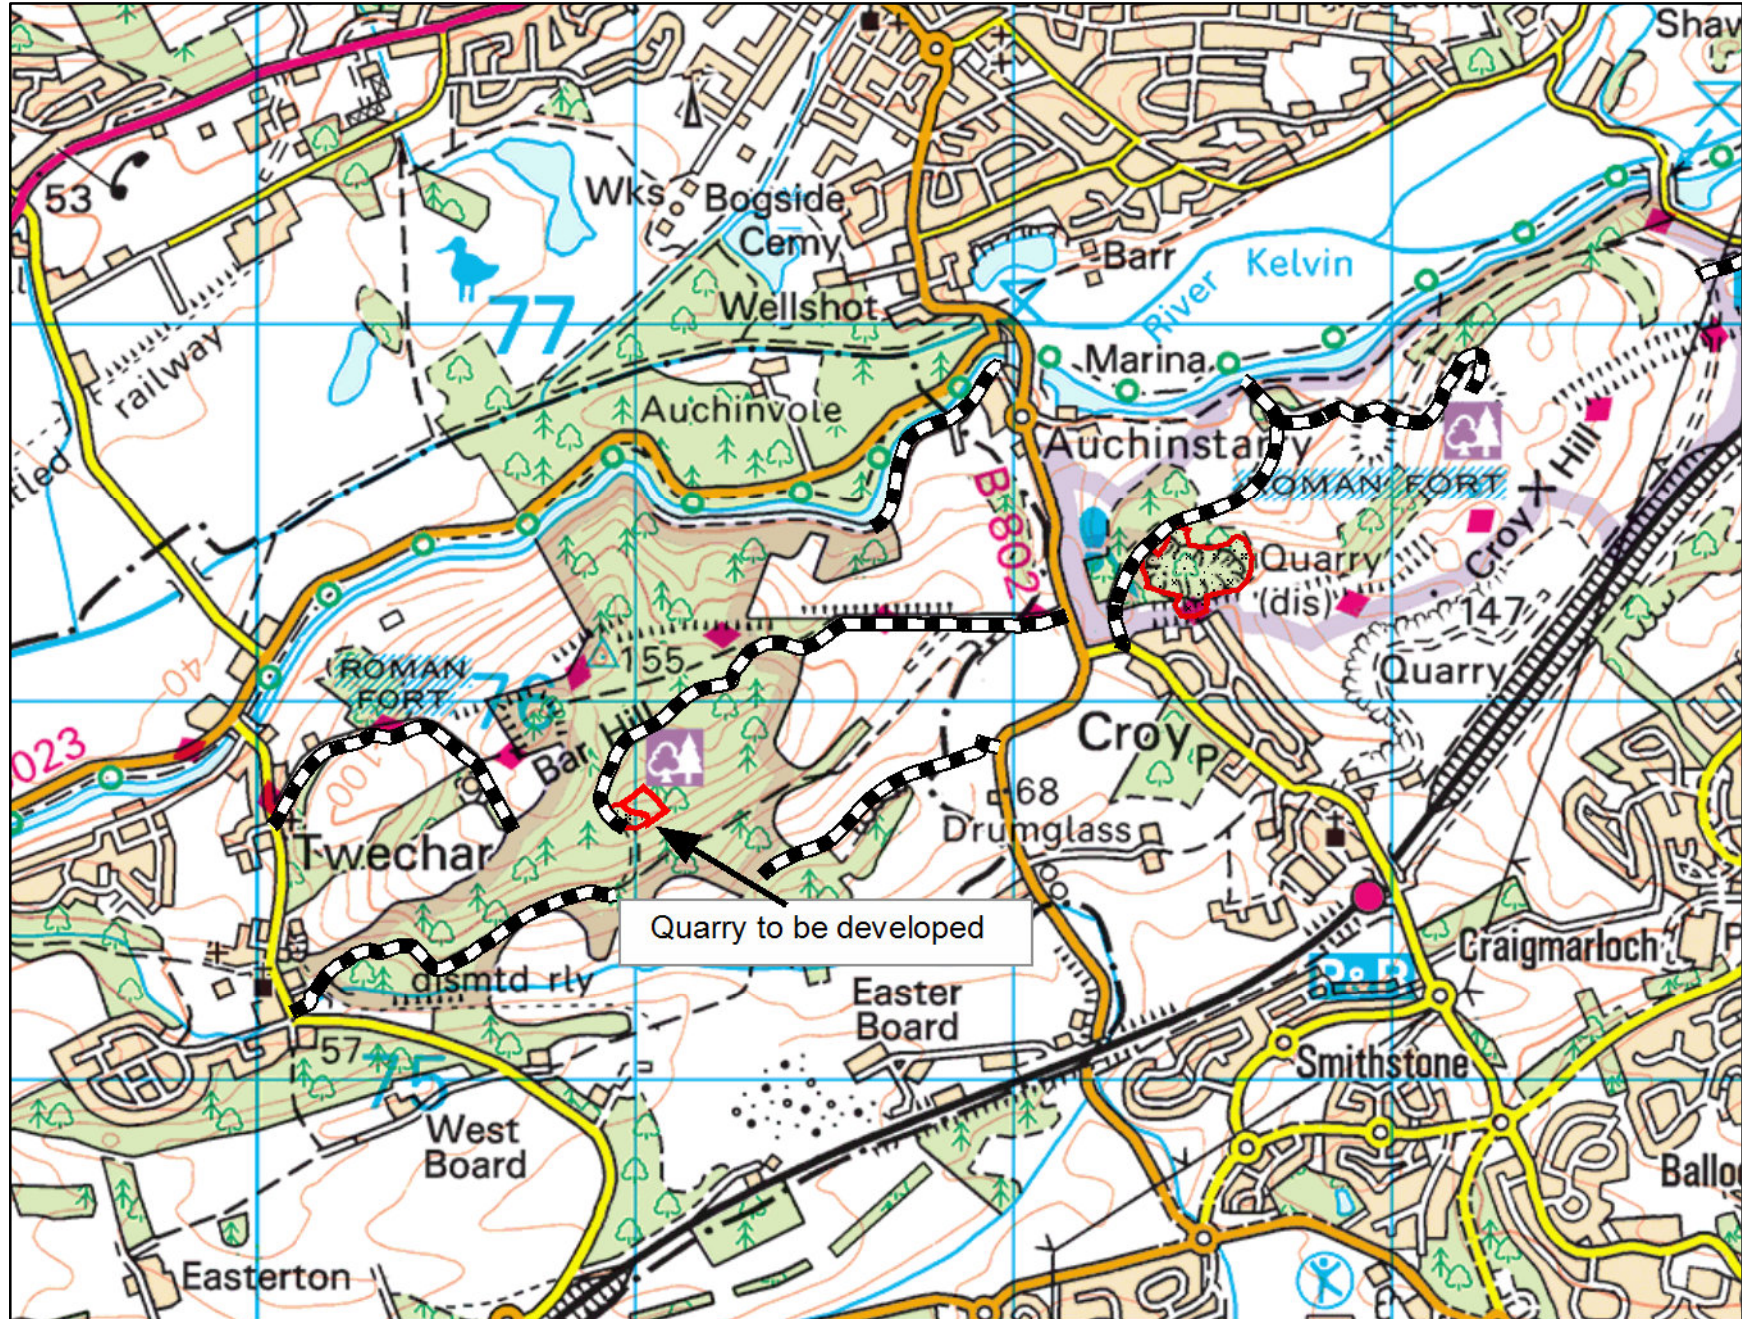

Barhill Quarry Location

Author:

Scale @ A4: 1:20,000

Date: 15/03/2021

Legend

Forest Roads

Forest Roads

Quarries

Quarries

Quarry to be developed

Reproduced by permission of Ordnance Survey on behalf of HMSO. © Crown copyright and database right 2021. All rights reserved. Ordnance Survey Licence number 100024925.

© Getmapping Plc and Bluesky International Limited 2021.