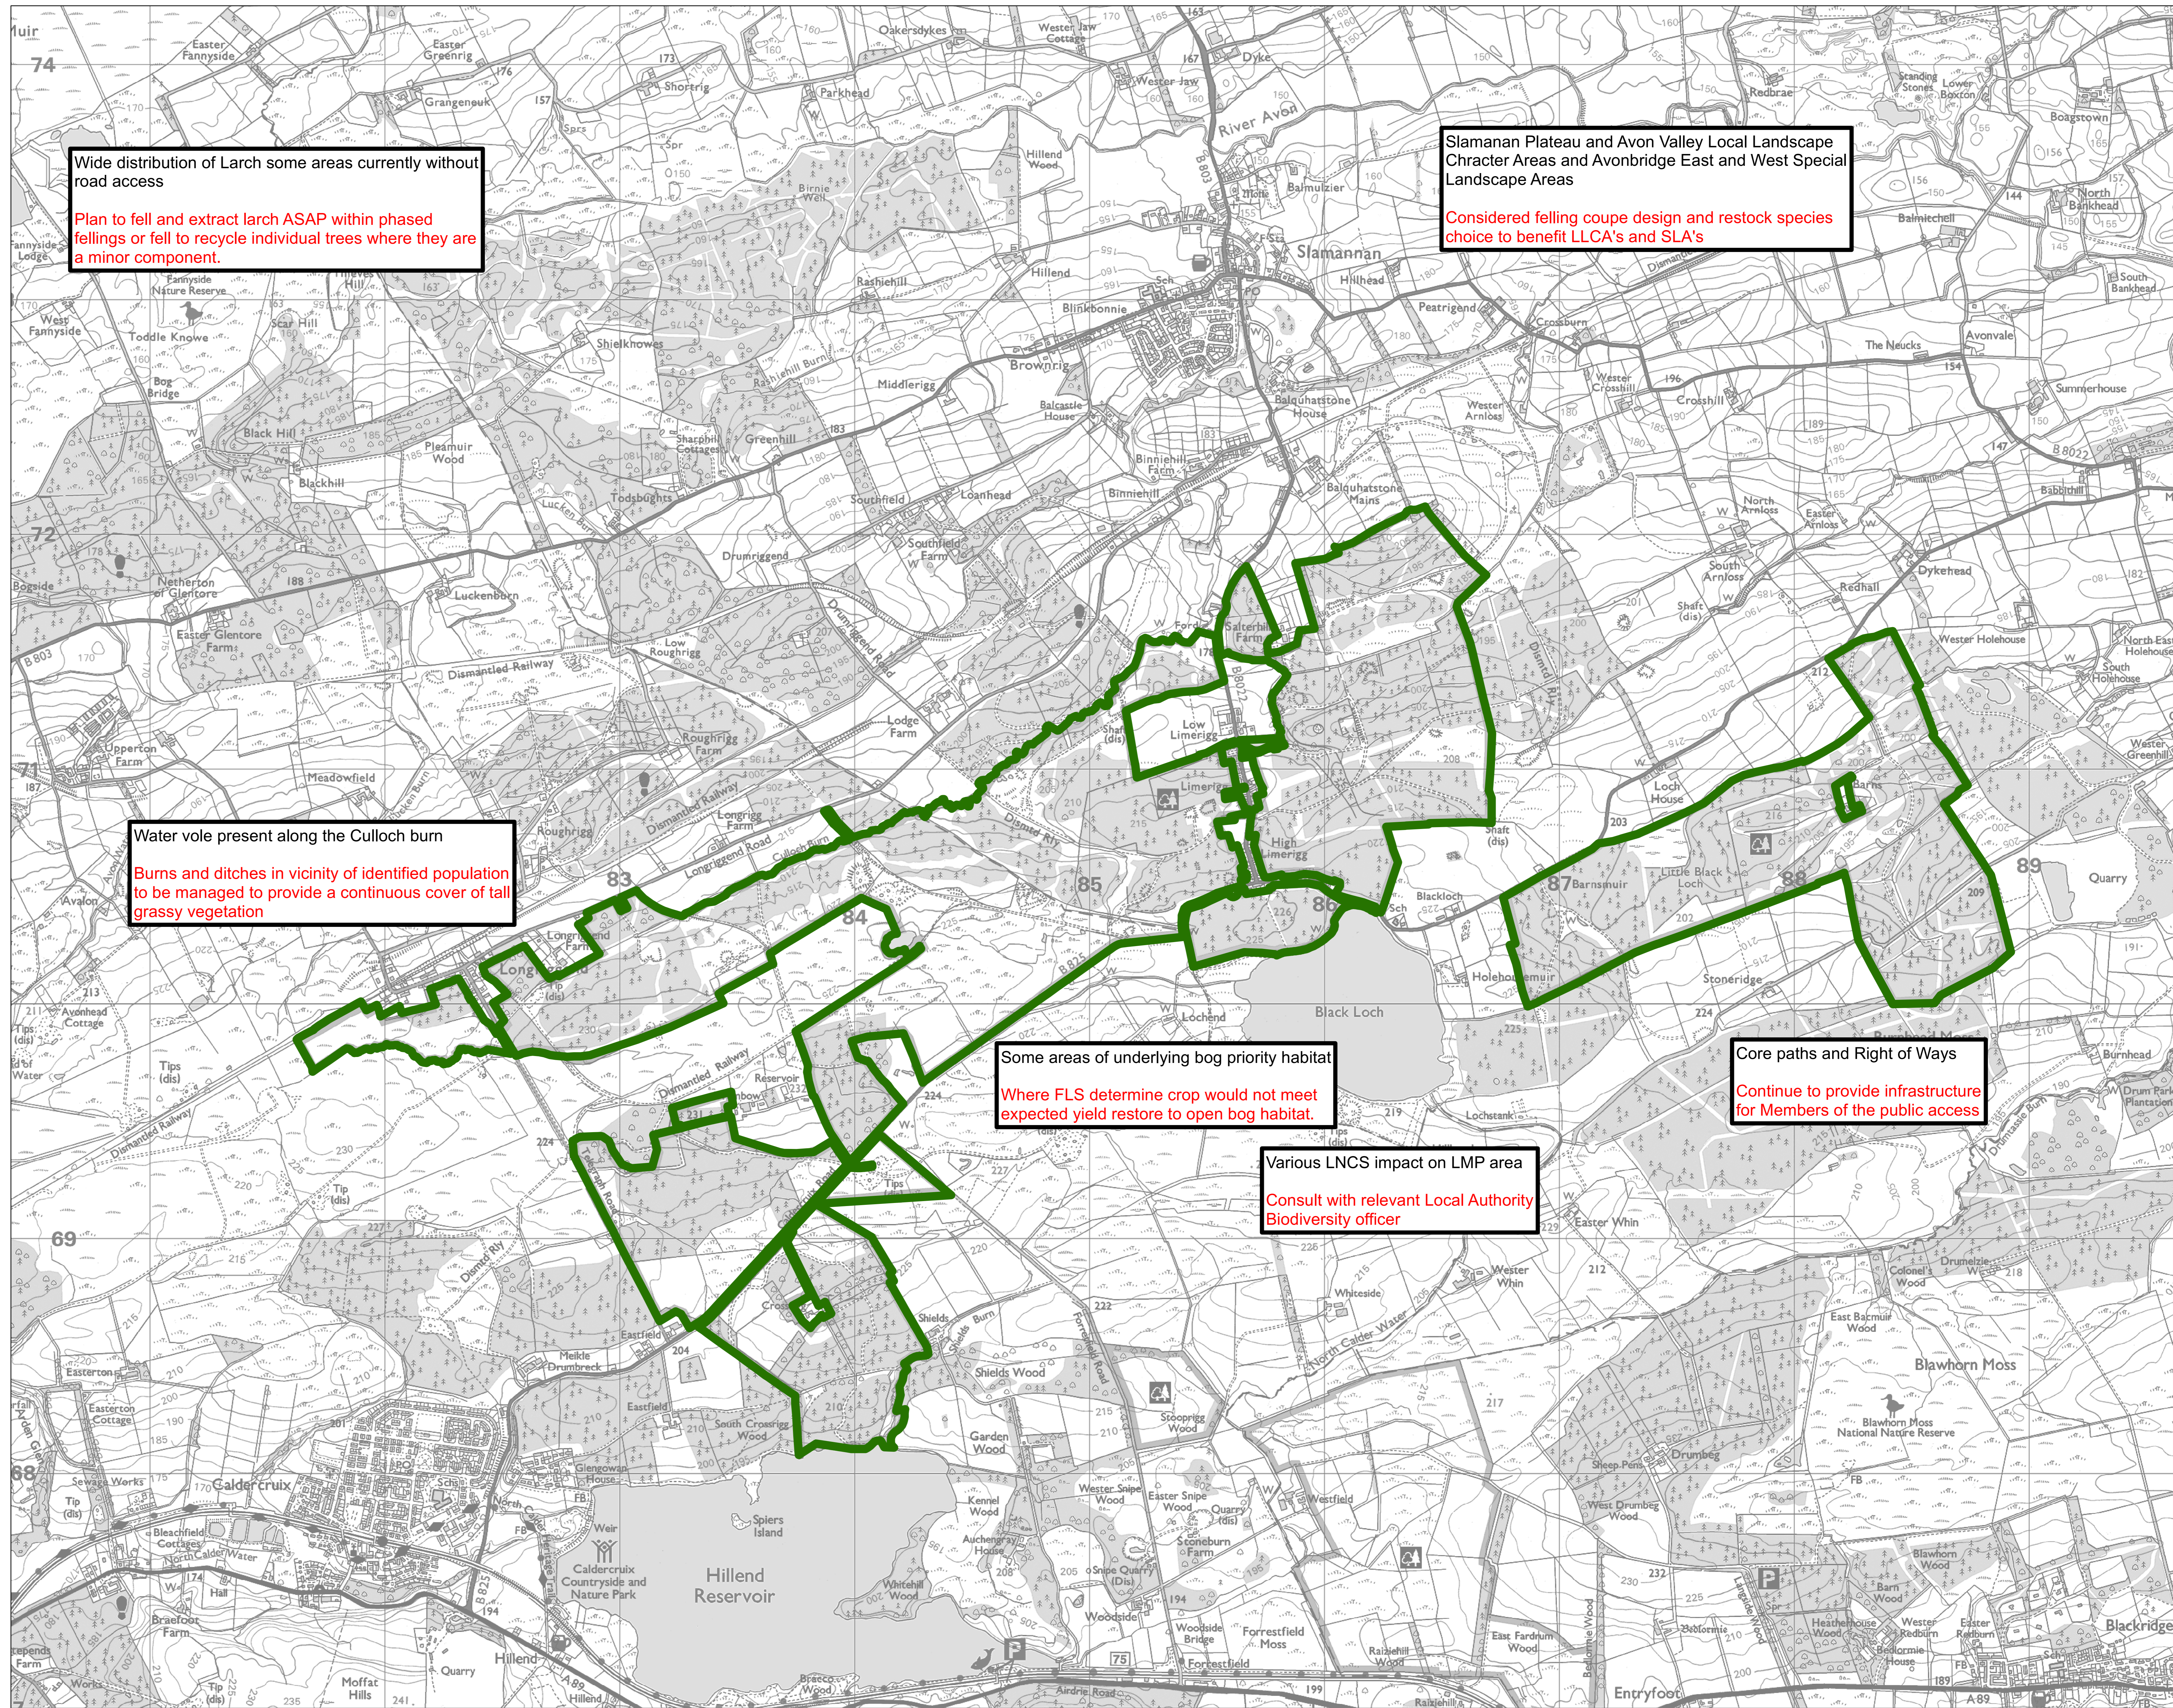

LIMERIGG FORESTS COMPLEX LMP

KEY FEATURES  
CONCEPT

Author: S. Towers

Scale @ A0: 1:10,000

Date: 17/01/2022

Legend

Reproduced by permission of Ordnance Survey on behalf of HMSO. © Crown copyright and database right [2022]. All rights reserved. Ordnance Survey Licence number [100021242]. © Getmapping Plc and Bluesky International Limited 2022.