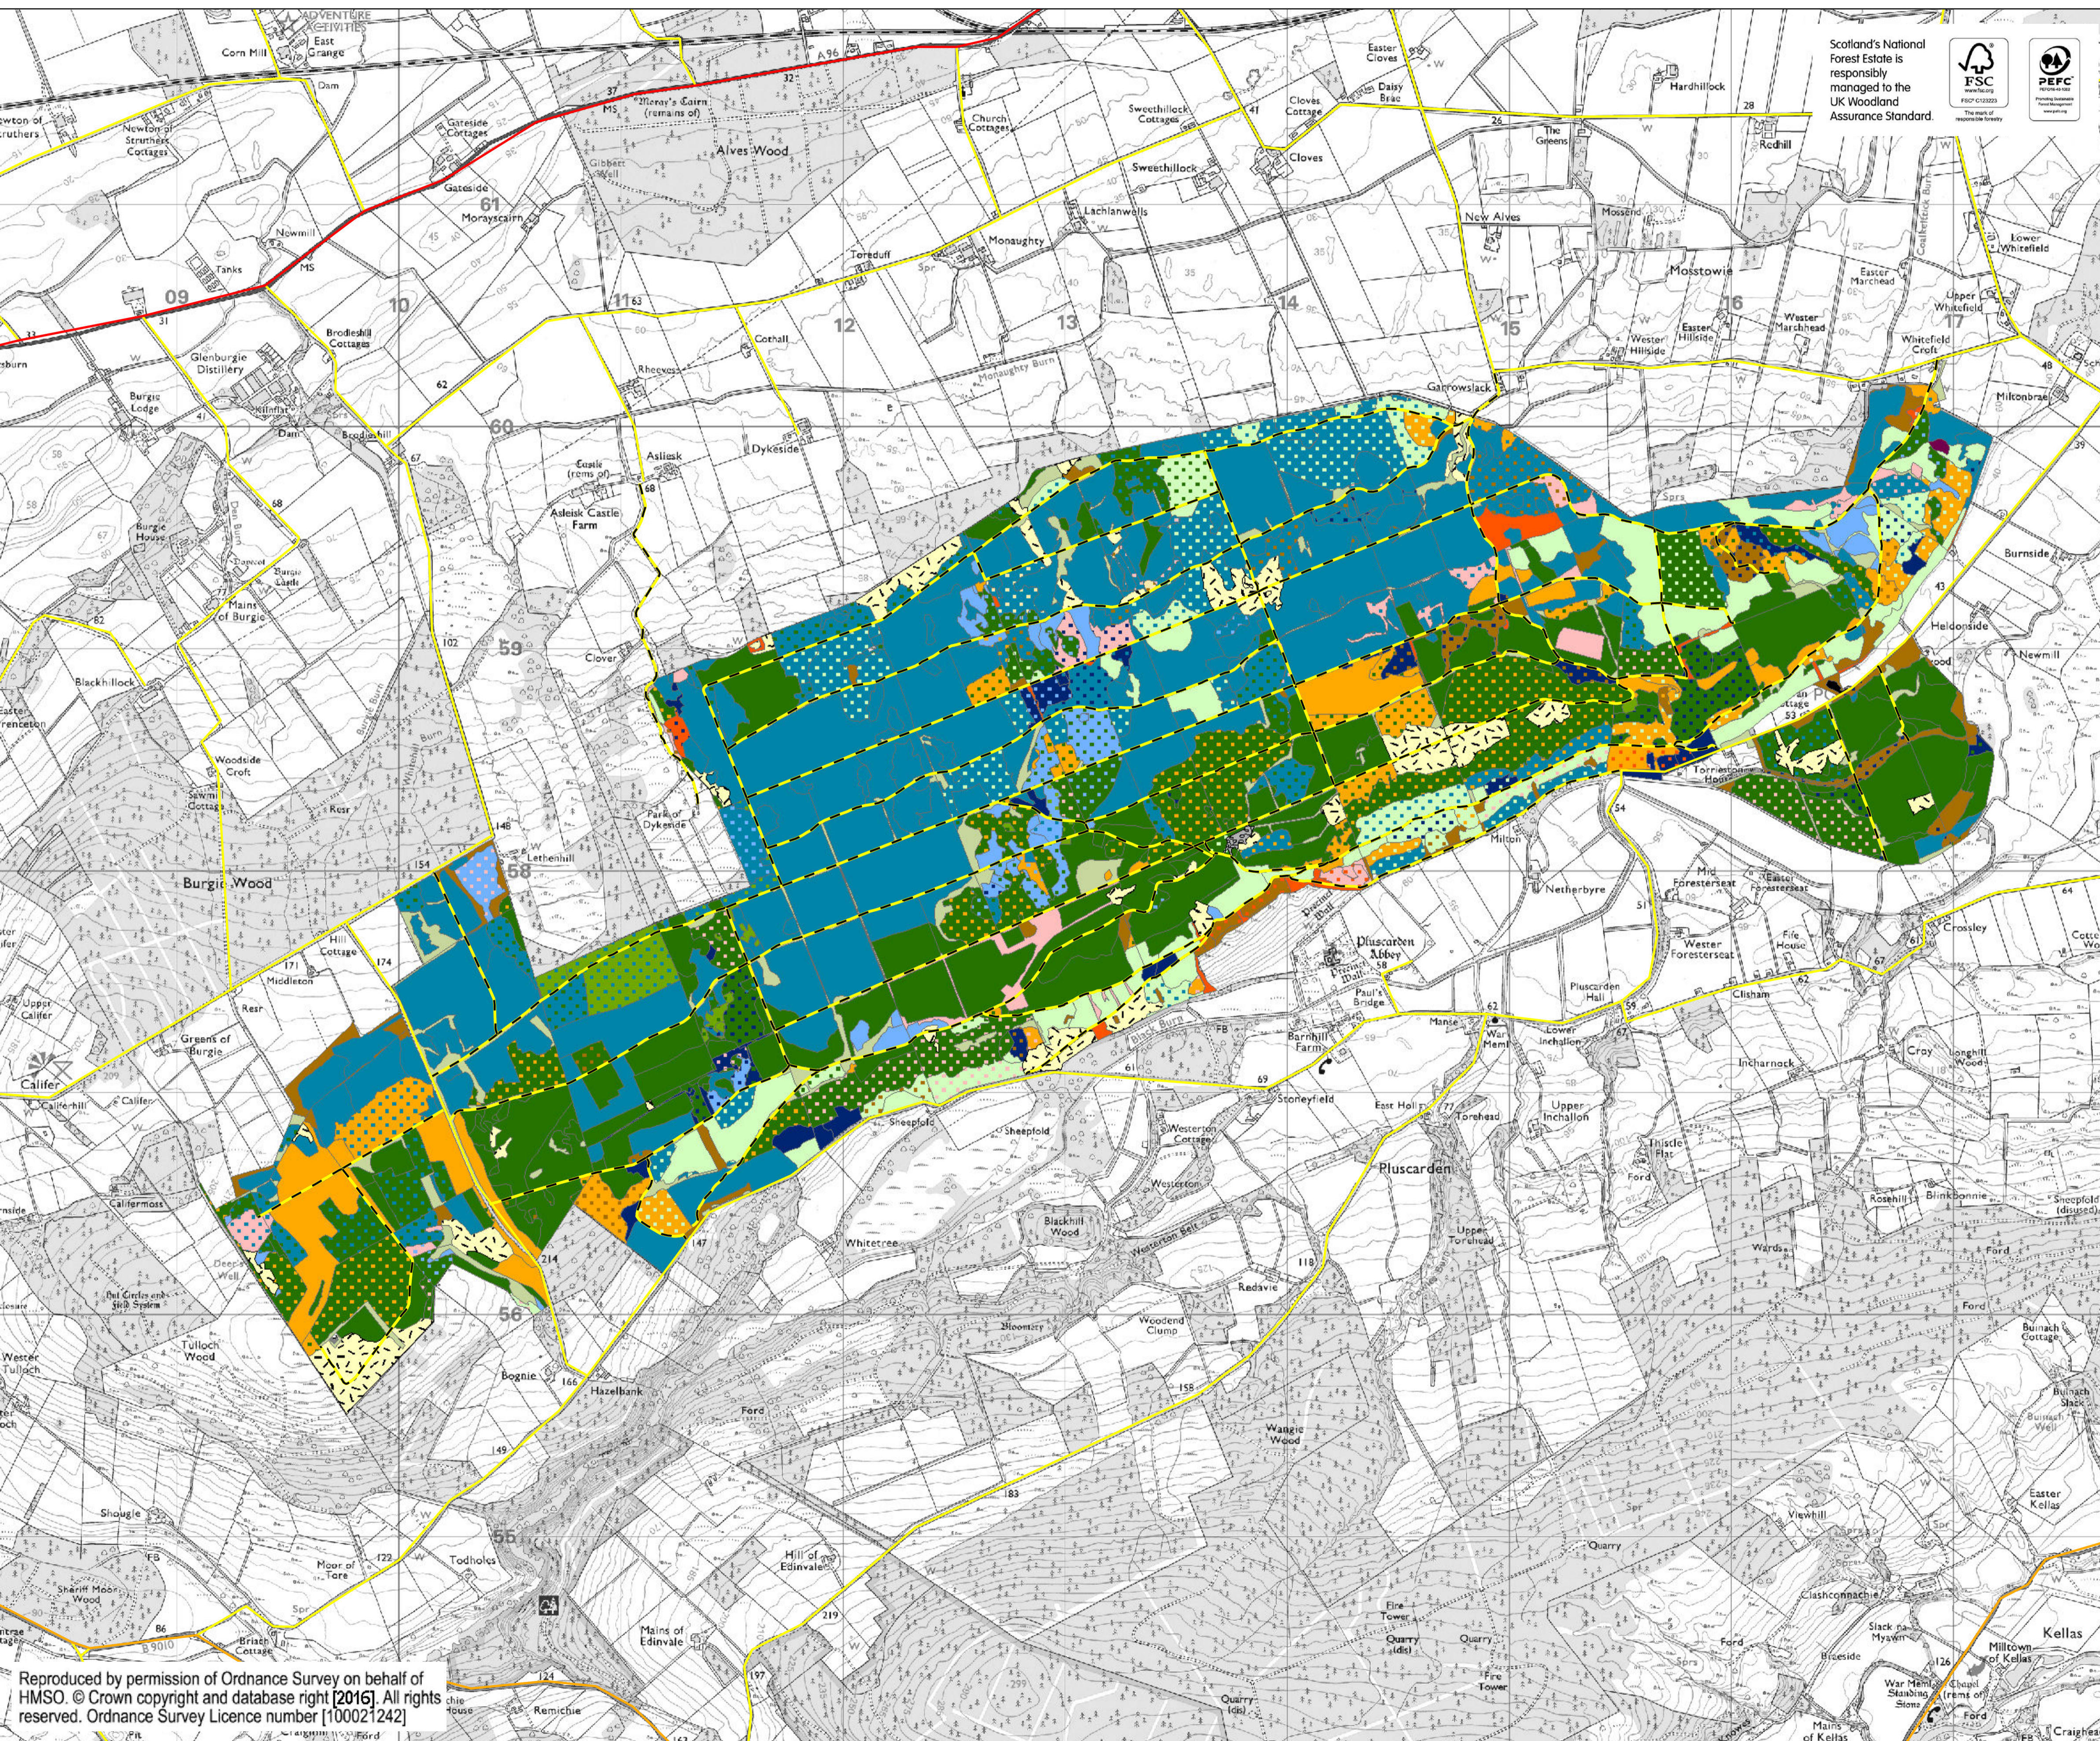

Moray & Aberdeenshire Forest District Monaughty

Map 3 Current species

O.S. Grid Ref NJ 129582

Date March 2016

Scale 1:15,000 @A1

- | | |
|----------------------------|--------------------------------|
| ● Car Park | ● Larch/Beech |
| ■ Building | ● Larch/Birch |
| ■ Open | ● Larch/Broadleaf |
| ■ Quarry | ● Larch/Douglas Fir |
| ○ Felled | ● Larch/Norway Spruce |
| ● Ash/Broadleaf | ● Larch/Scots Pine |
| ● Beech | ● Larch/Sitka Spruce |
| ● Beech/Birch | ● Lodgepole Pine |
| ● Beech/Conifer | ● Lodgepole Pine/Scots Pine |
| ● Birch | ● Lodgepole Pine/Sitka Spruce |
| ● Birch/Broadleaf | ● Norway Spruce |
| ● Birch/Beech | ● Norway Spruce/Birch |
| ● Birch/Conifer | ● Norway Spruce/Conifer |
| ● Birch/Norway Spruce | ● Norway Spruce/Larch |
| ● Birch/Sitka Spruce | ● Norway Spruce/Lodgepole Pine |
| ● Broadleaf | ● Norway Spruce/Scots Pine |
| ● Broadleaf/Beech | ● Norway Spruce/Sitka Spruce |
| ● Broadleaf/Conifer | ● Oak |
| ● Broadleaf/Larch | ● Scots Pine |
| ● Broadleaf/Scots Pine | ● Scots Pine/Birch |
| ● Broadleaf/Sitka Spruce | ● Scots Pine/Broadleaf |
| ● Conifer | ● Scots Pine/Conifer |
| ● Conifer/Beech | ● Scots Pine/Douglas Fir |
| ● Conifer/Birch | ● Scots Pine/Larch |
| ● Conifer/Broadleaf | ● Scots Pine/Lodgepole Pine |
| ● Conifer/Douglas Fir | ● Scots Pine/Norway Spruce |
| ● Conifer/Norway Spruce | ● Scots Pine/Sitka Spruce |
| ● Conifer/Scots Pine | ● Sitka Spruce |
| ● Conifer/Sitka Spruce | ● Sitka Spruce/Ash |
| ● Douglas Fir | ● Sitka Spruce/Birch |
| ● Douglas Fir/Birch | ● Sitka Spruce/Broadleaf |
| ● Douglas Fir/Broadleaf | ● Sitka Spruce/Conifer |
| ● Douglas Fir/Conifer | ● Sitka Spruce/Douglas Fir |
| ● Douglas Fir/Larch | ● Sitka Spruce/Larch |
| ● Douglas Fir/Scots Pine | ● Sitka Spruce/Lodgepole Pine |
| ● Douglas Fir/Sitka Spruce | ● Sitka Spruce/Norway Spruce |
| ● Larch | ● Sitka Spruce/Scots Pine |