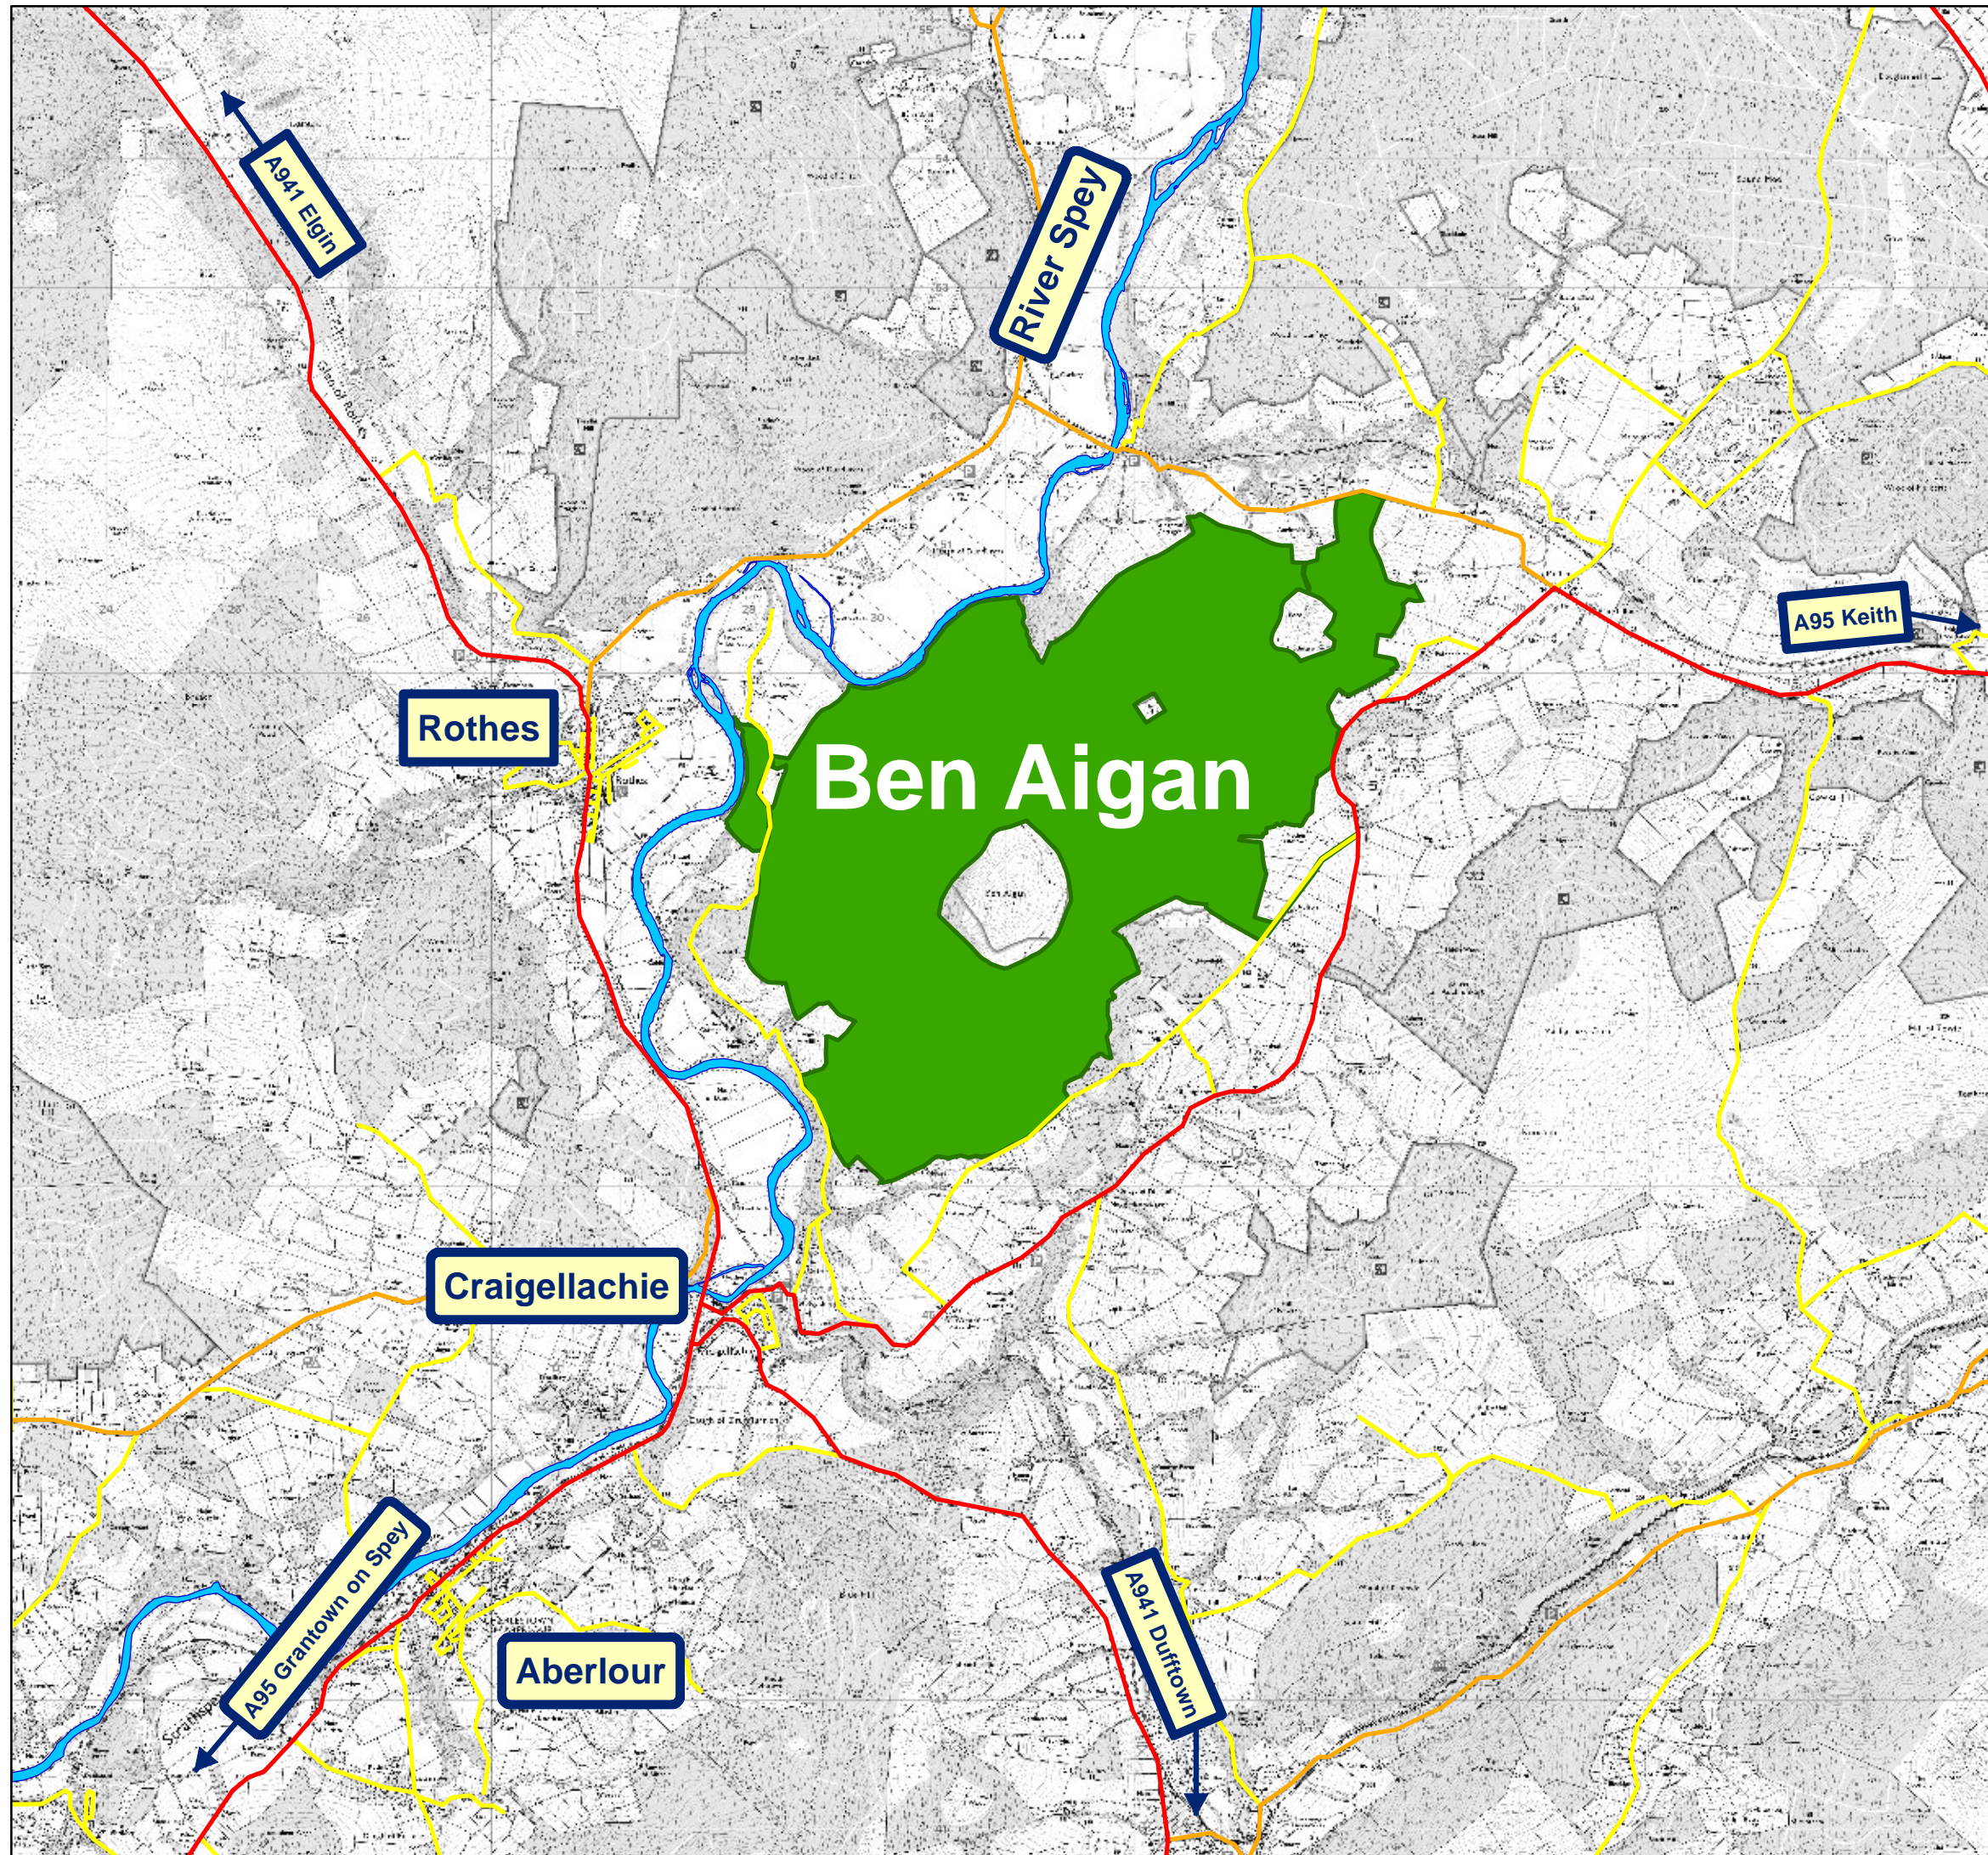

Ben Aigan Forest Design Plan

Map 1 Location

Scale: 1:50,000 @ A3

Date: July 2012

-  Ben Aigan
-  A road
-  B road
-  Minor road
-  River Spey