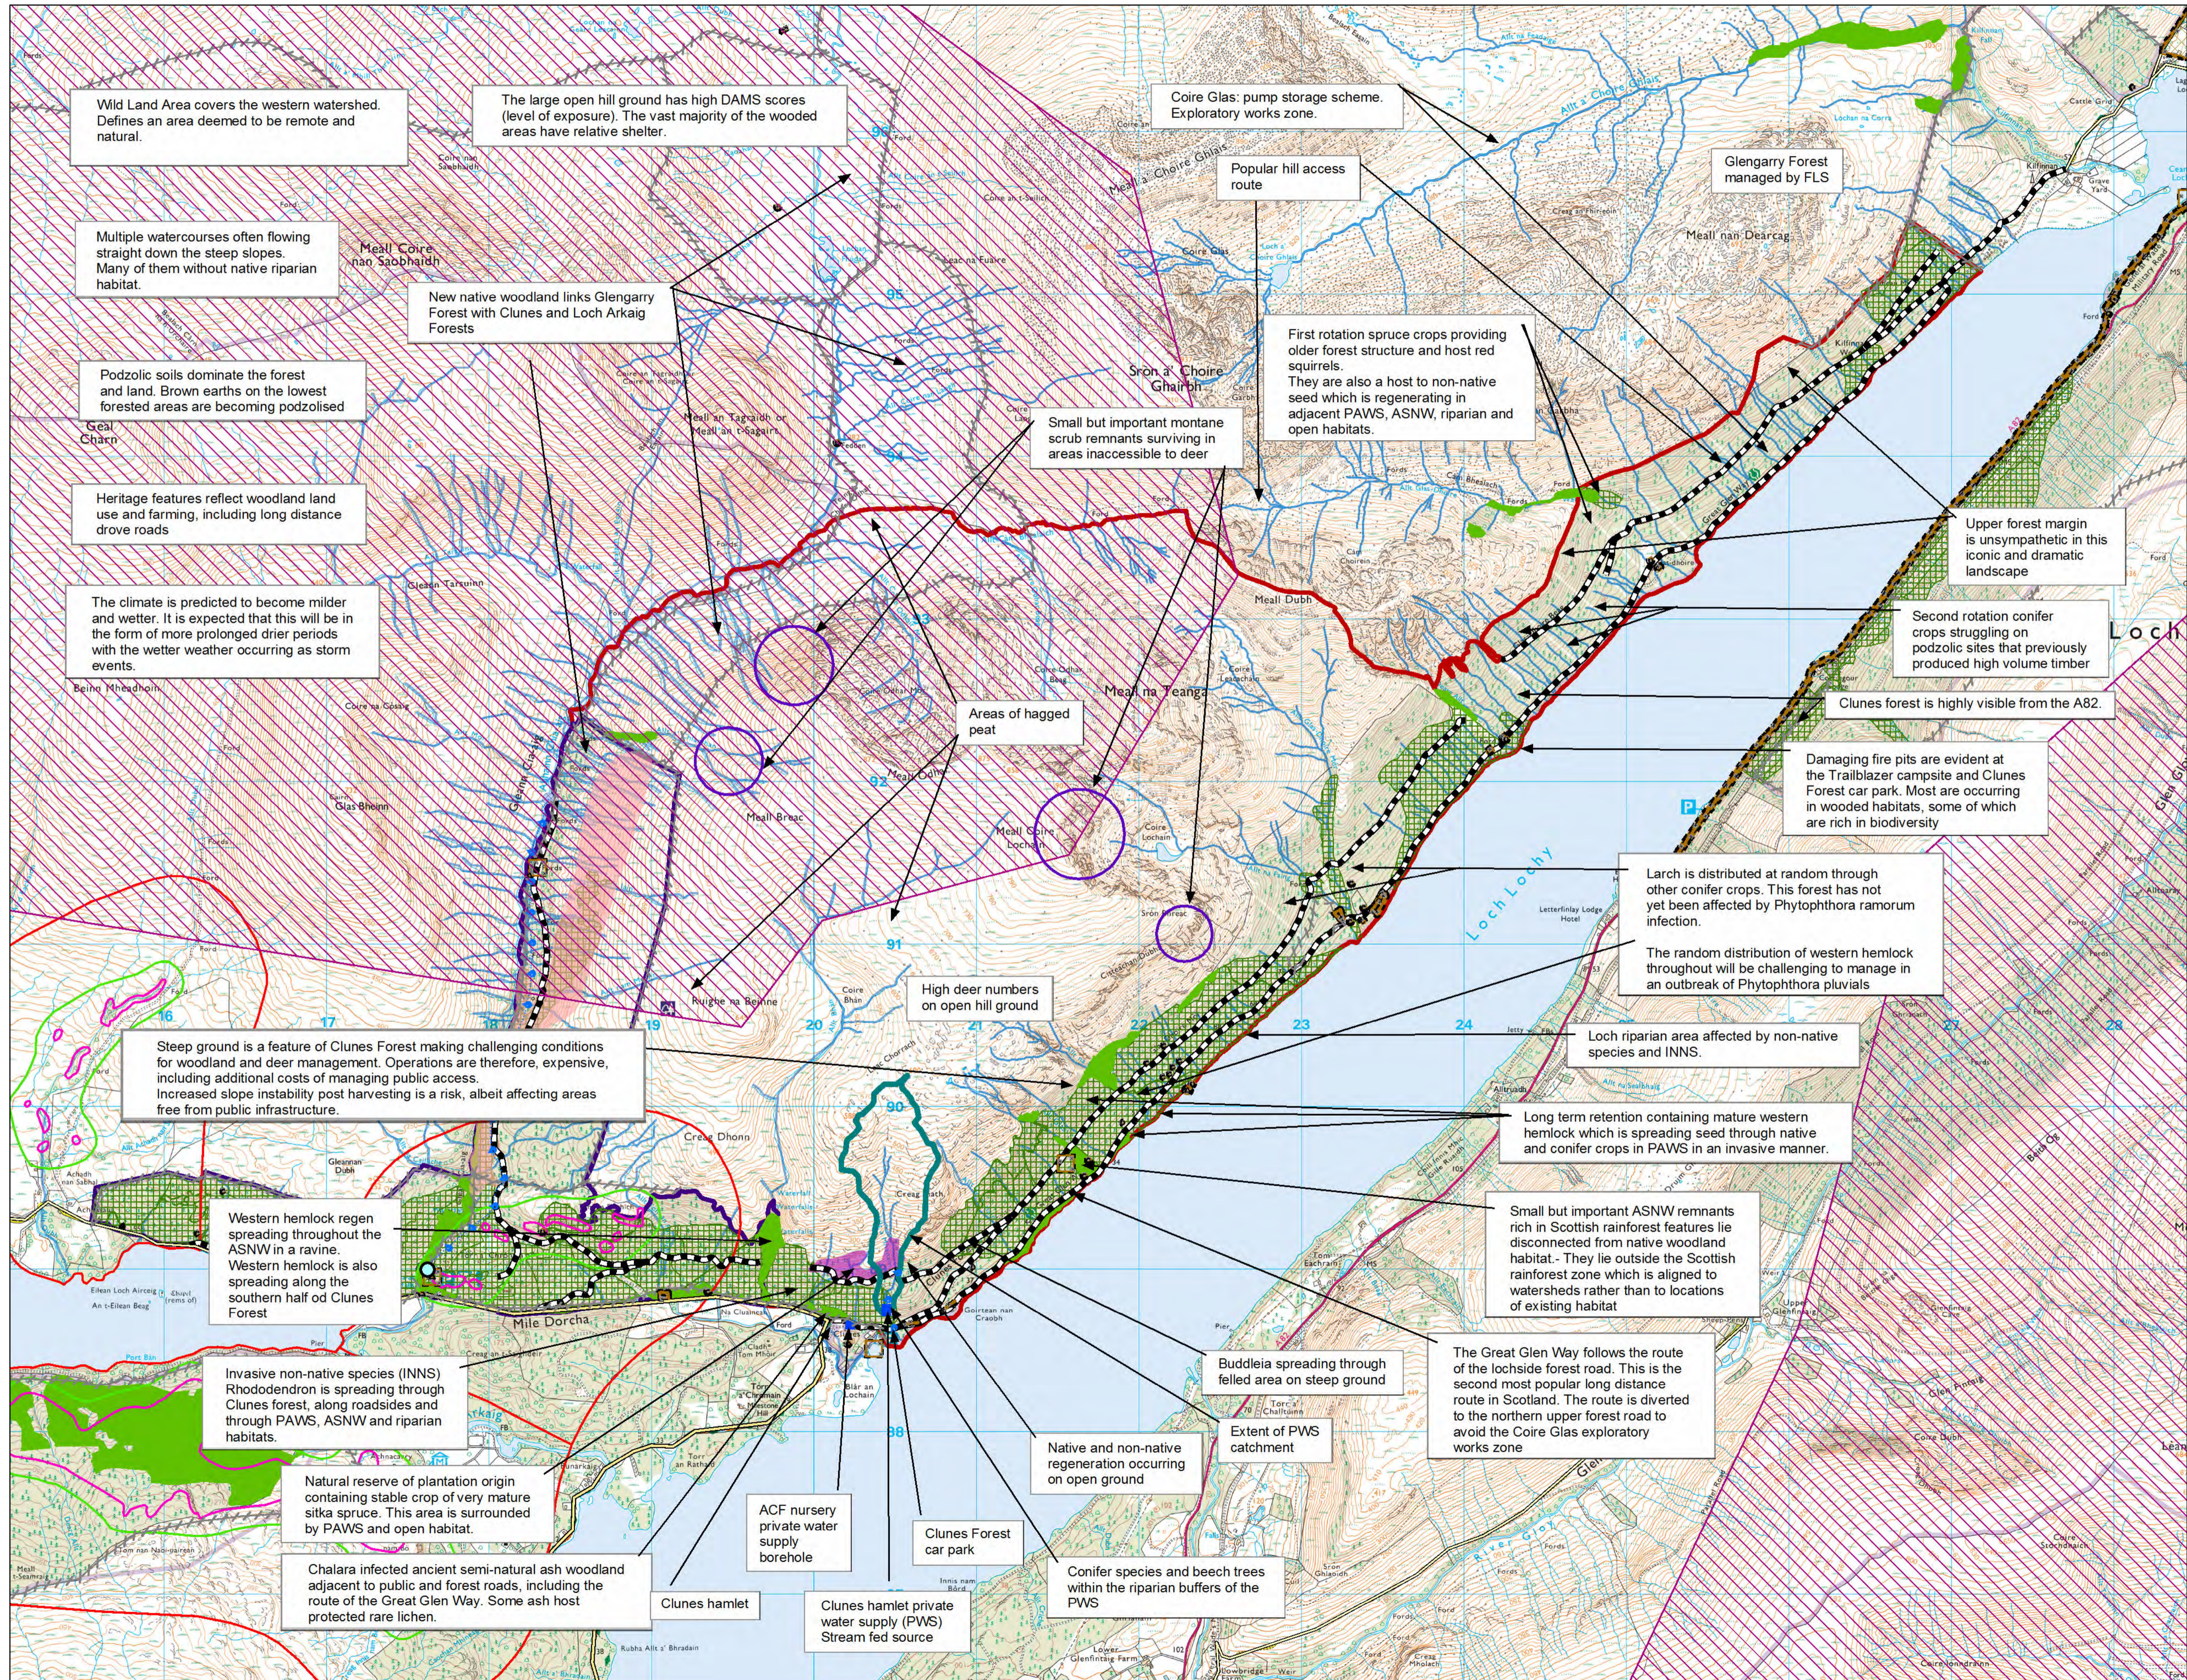

## Clunes Forest analysis

Author: Catriona MacIennan

Scale @ A1: 1:20,000

Date: 07/12/2023

### Legend

- Wild Land Areas (Scot.)**
  - Wild Land Areas (Scot.)
- Heritage**
  - Heritage
- Heritage Impact Zones**
  - Heritage Impact Zones
- Water Pipelines**
  - Water Pipelines
- Fences and Walls**
  - Fences and Walls
- Water Supply Points**
  - Water Supply Points
- Intake (Scot.)**
  - Intake (Scot.)
- Minor Roads (GB)**
  - Minor Roads (GB)
- Secondary Roads (GB)**
  - Secondary Roads (GB)
- Forest Roads**
  - Forest Roads
- Caledonian Pinewood Inventory (Scot.)**
  - Cal Pine Buffer Zone
  - Cal Pine Planted Area
  - Cal Pine Regeneration Zone
  - Caledonian Pinewood
  - Ancient Woodland Inventory
  - Natural Reserves
  - ASNW
  - PAWS
- Blocks**
  - Clunes
  - Loch Arkaig

Reproduced by permission of Ordnance Survey on behalf of HMSO.  
© Crown copyright and database right 2023. All rights reserved.  
Ordnance Survey Licence number 100024925.  
© Getmapping Plc and Bluesky International Limited 2023.