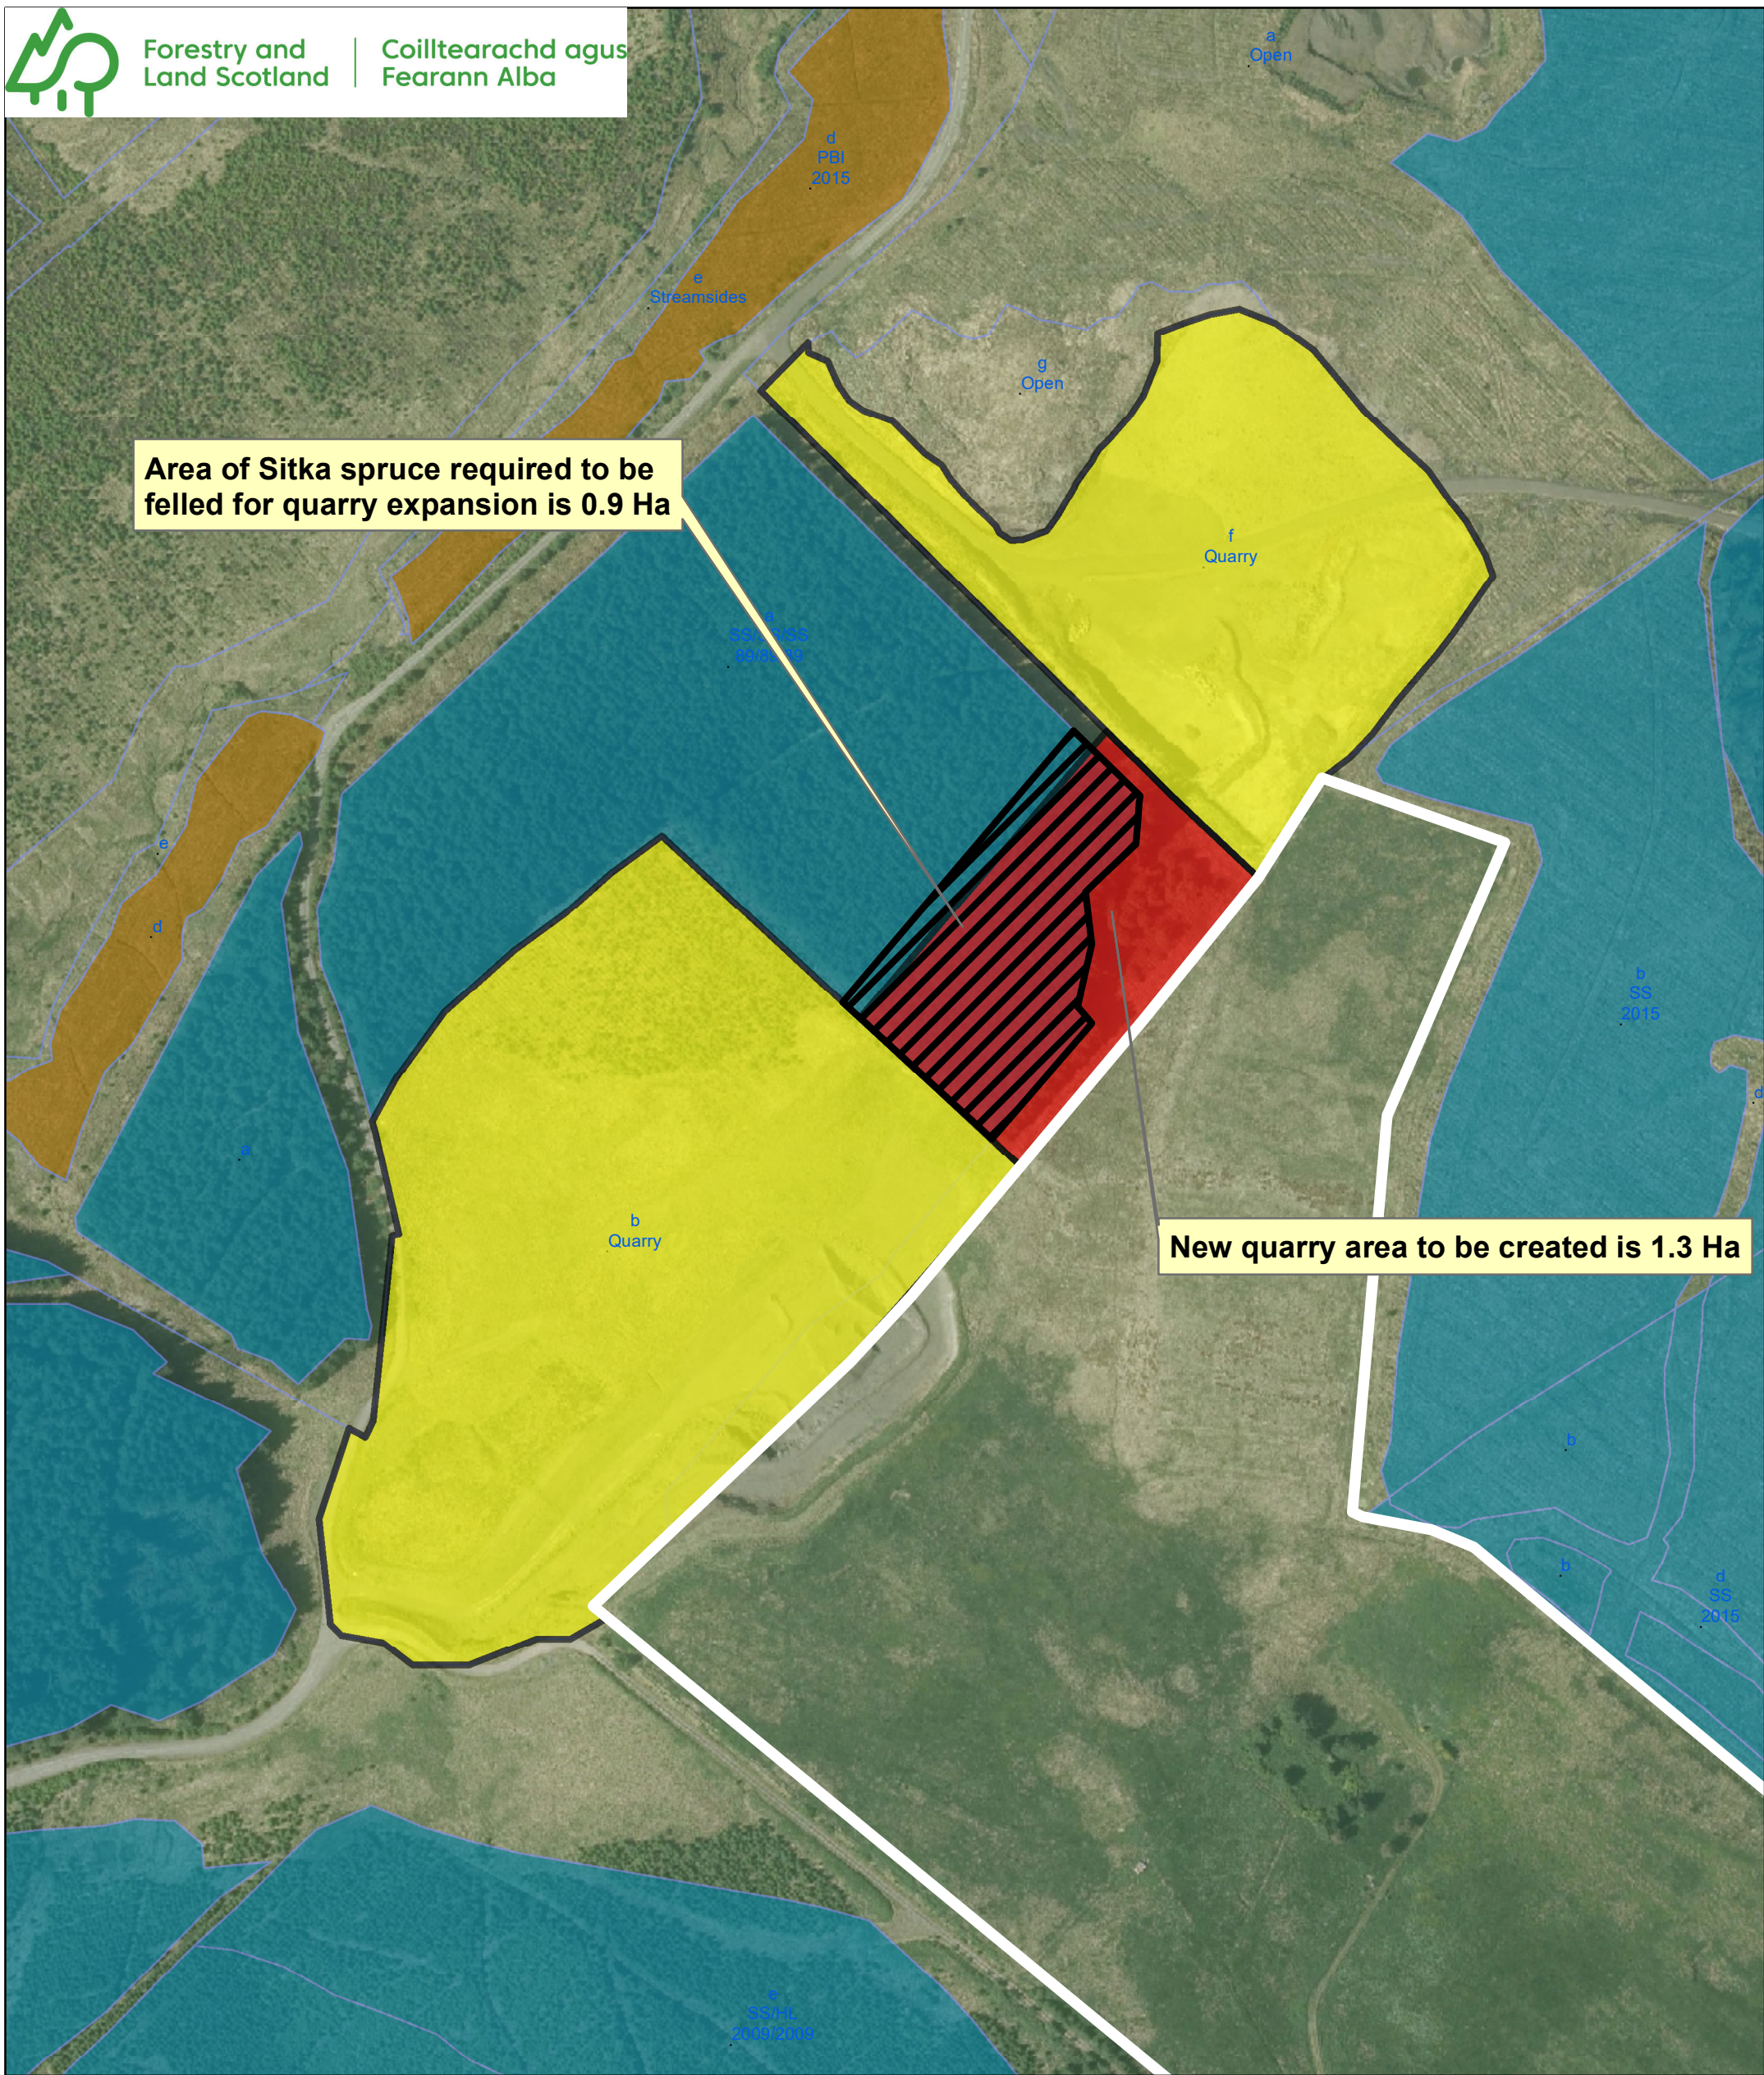

© Crown Copyright and database right 2019.
Ordnance Survey Licence number 100021242.
© Getmapping Plc and Bluesky International Limited 2019.

Legend

- Whitelee Forest
- Sub-compartments
- Existing Quarry

WHITELEE FOREST LMP
QUARRY X AND EXTENSION LOCATION

Scale @ A3: 1:10,000

Author: u321351

Date: 02/09/2019

Scotland's National Forest Estate is responsibly managed to the UK Woodland Assurance Standard.

WHITELEE FOREST LMP

QUARRY X EXPANSION

Scale @ A3: 1:2,500
 Date: 02/09/2019
 Author: u321351

Reproduced by permission of Ordnance Survey on behalf of HMSO. © Crown copyright and database right [2019]. All rights reserved. Ordnance Survey Licence number [100021242]. © Getmapping Plc and Bluesky International Limited 2019.

WHITELEE FOREST LMP

QUARRY X REMEDIATION AREAS

Scale @ A3: 1:2,500
 Date: 02/09/2019
 Author: u321351

Reproduced by permission of Ordnance Survey on behalf of HMSO. © Crown copyright and database right [2019]. All rights reserved. Ordnance Survey Licence number [100021242]. © Getmapping Plc and Bluesky International Limited 2019.