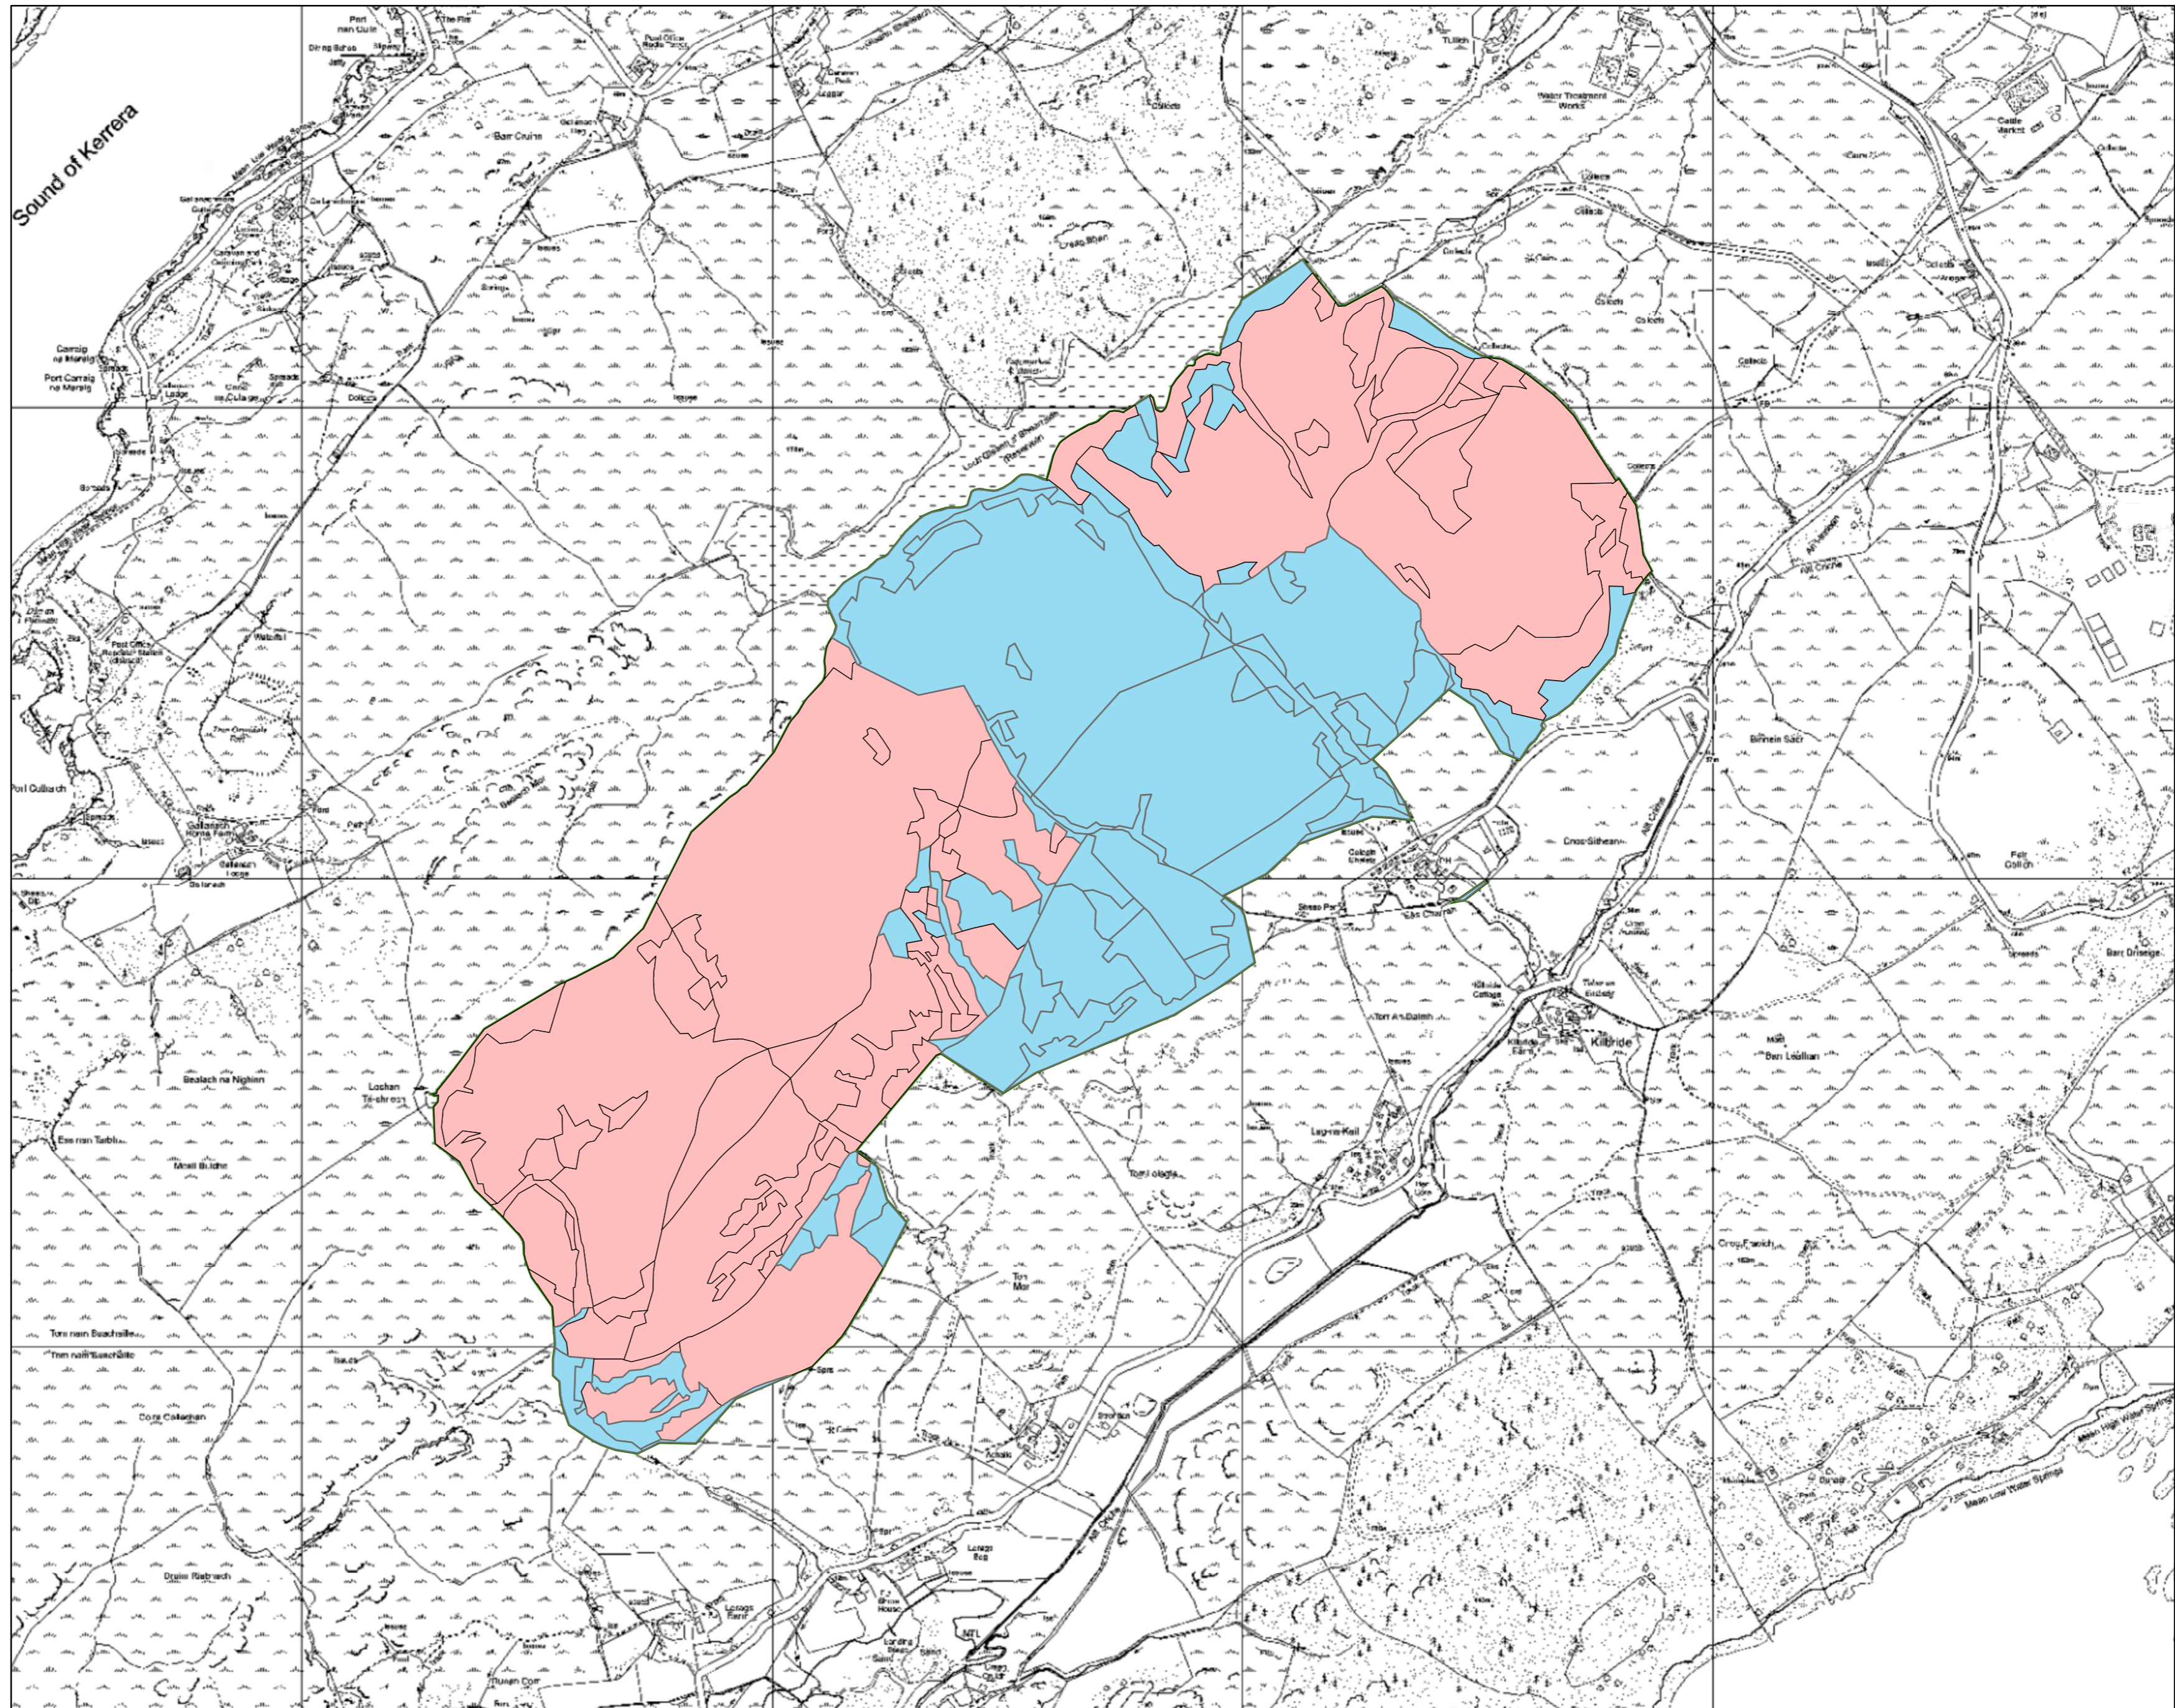

### Map 3.4 DAMS scores

Author: R.Wilson

Scale @ A2: 1:10,000

Date: 10/02/2021

#### Legend

#### MAX\_DAMS\_Scores

- 9 - 11
- 12 - 16
- 17 - 21
- 22+
- Blocks

0 0.075 0.15 0.3 0.45 0.6 Km

Reproduced by permission of Ordnance Survey on behalf of HMSO. © Crown copyright and database right [2021]. All rights reserved. Ordnance Survey Licence number [100021242]. © Getmapping Plc and Bluesky International Limited 2021.