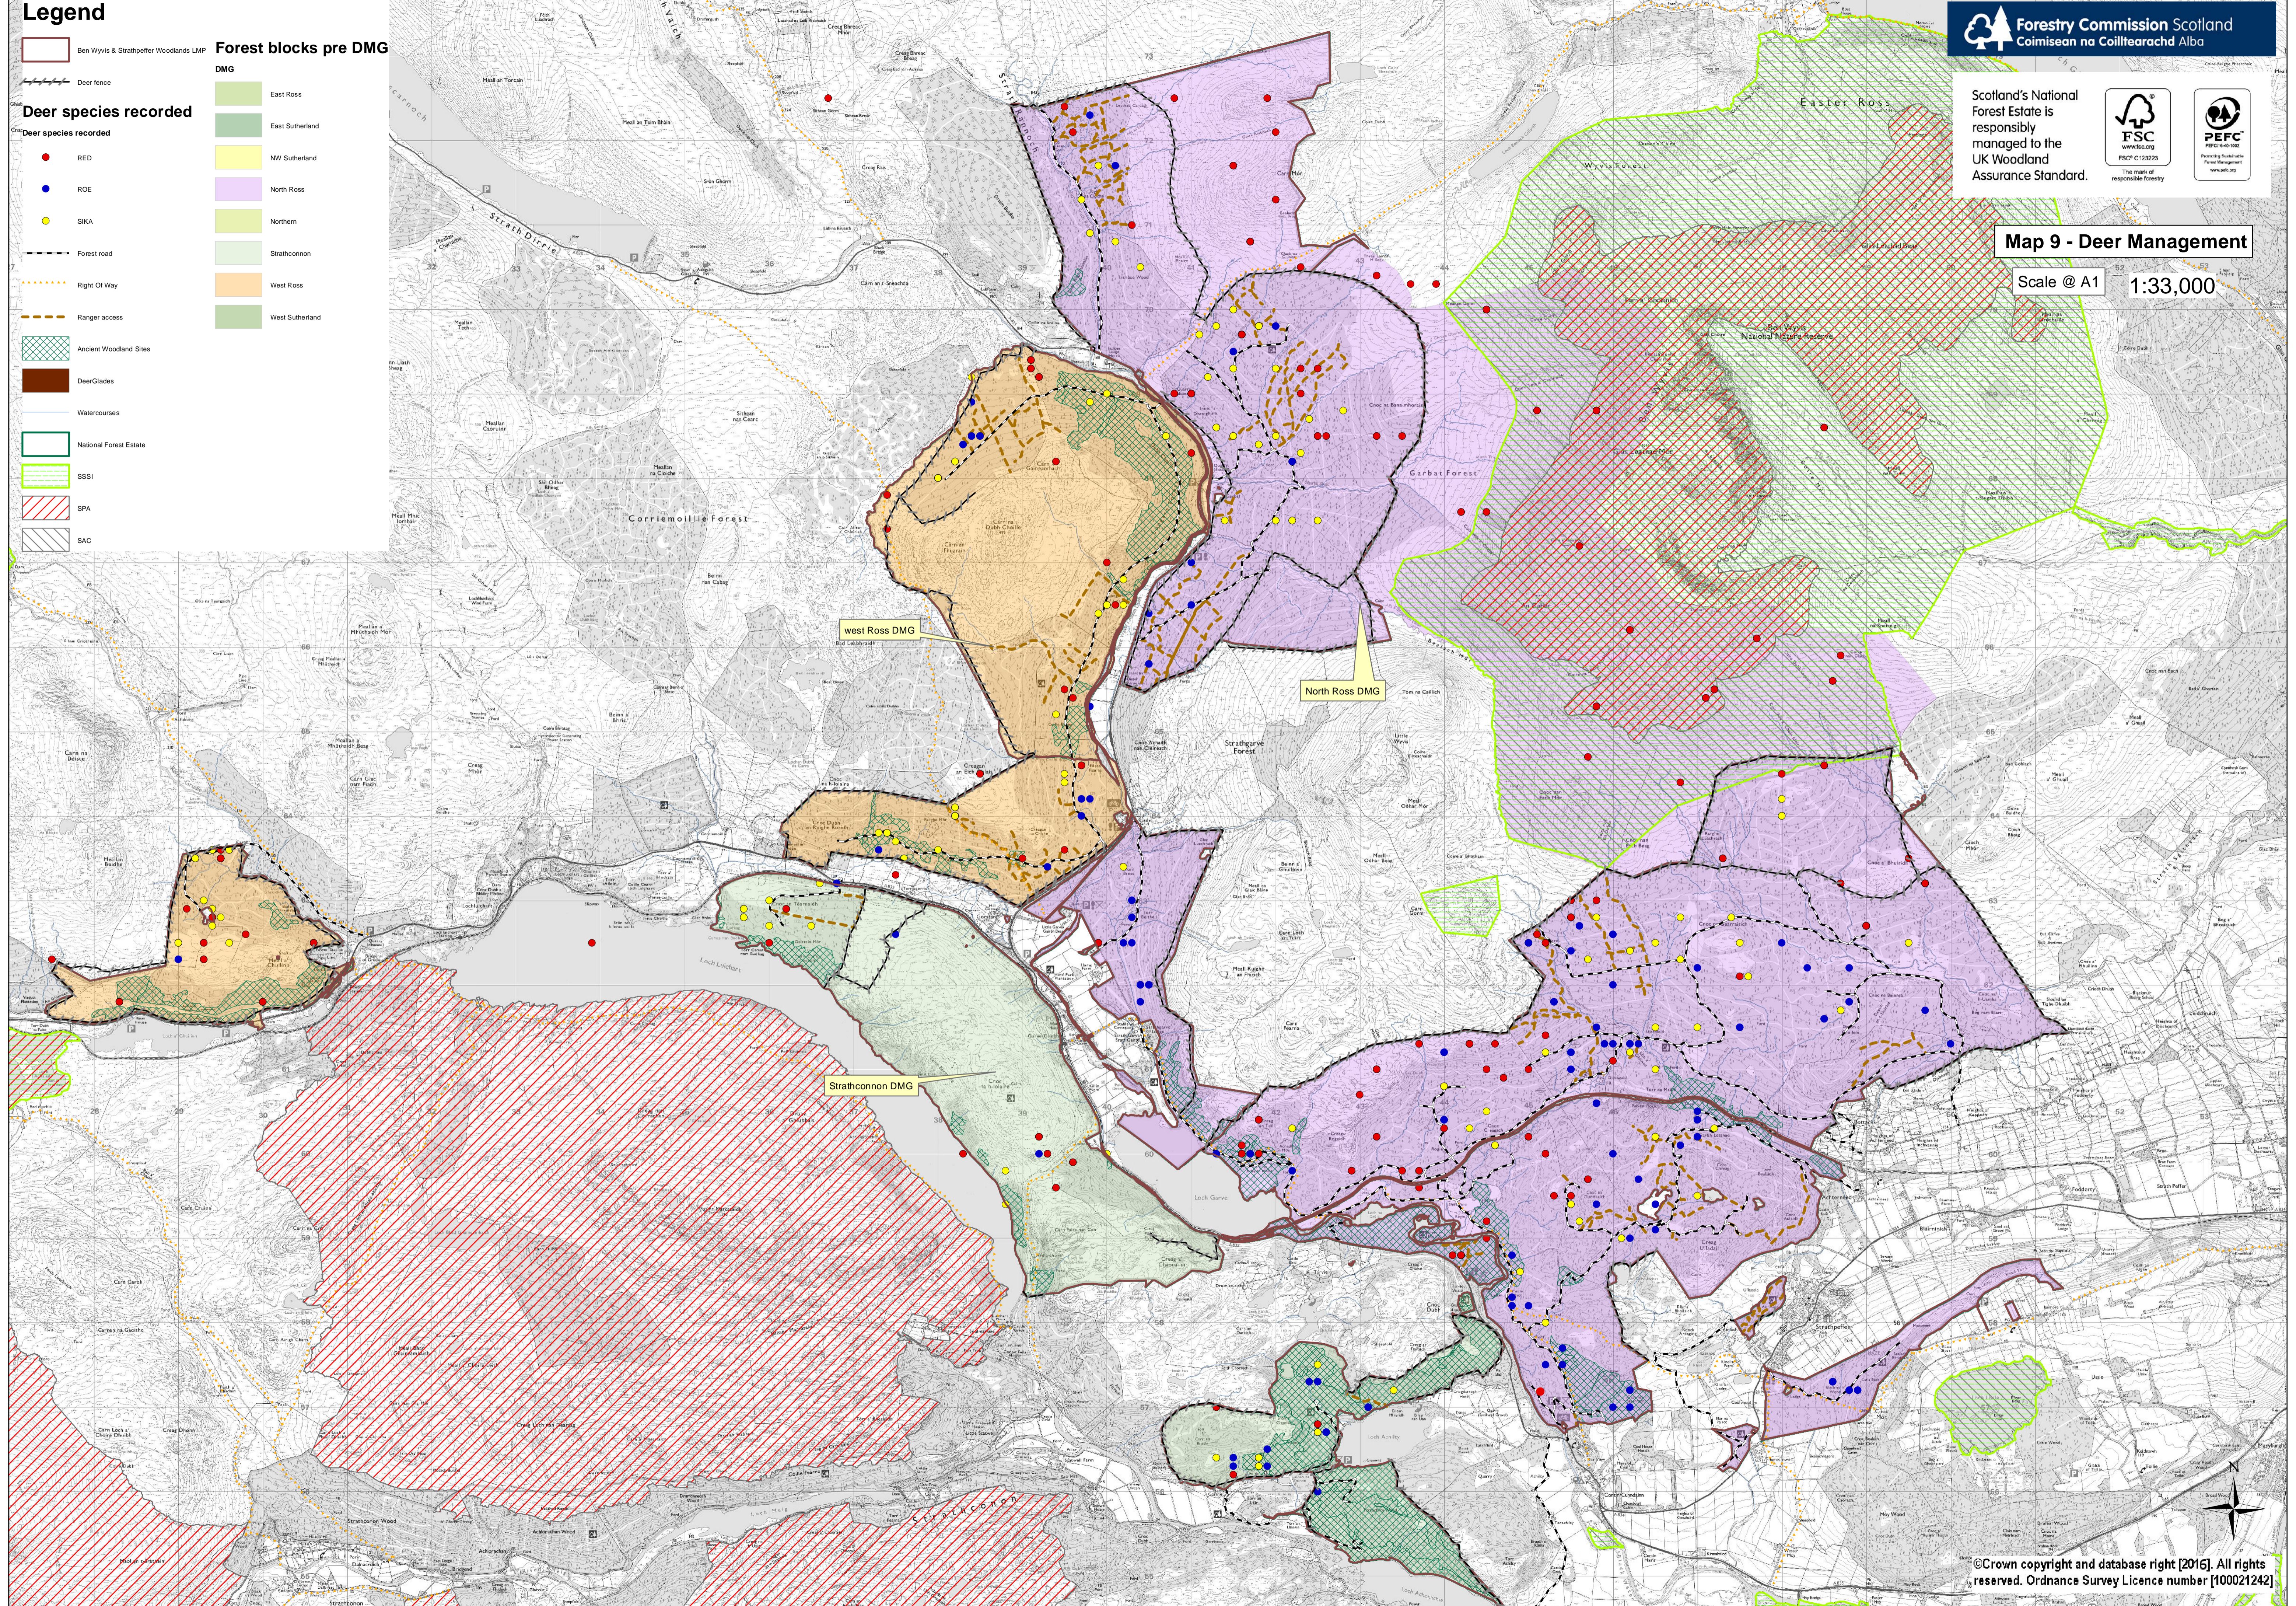

**Legend**

- Ben Wyvis & Strathpeffer Woodlands LMP
- Forest blocks pre DMG
- Deer fence
- Deer species recorded
- RED
- RDE
- SIKA
- Forest road
- Right Of Way
- Ranger access
- Ancient Woodland Sites
- DeerGlades
- Watercourses
- National Forest Estate
- SSSI
- SPA
- SAC

- DMG**
- East Ross
- East Sutherland
- NW Sutherland
- North Ross
- Northern
- Strathconnon
- West Ross
- West Sutherland

**Forestry Commission Scotland**  
Coimisean na Coilltearachd Alba

Scotland's National Forest Estate is responsibly managed to the UK Woodland Assurance Standard.

FSC  
www.fsc.org  
FSC® C123223  
The mark of responsible forestry

PEFC  
www.pefc.org  
PEFC® C0-COC-1067  
The mark of responsible forestry

**Map 9 - Deer Management**

Scale @ A1 1:33,000