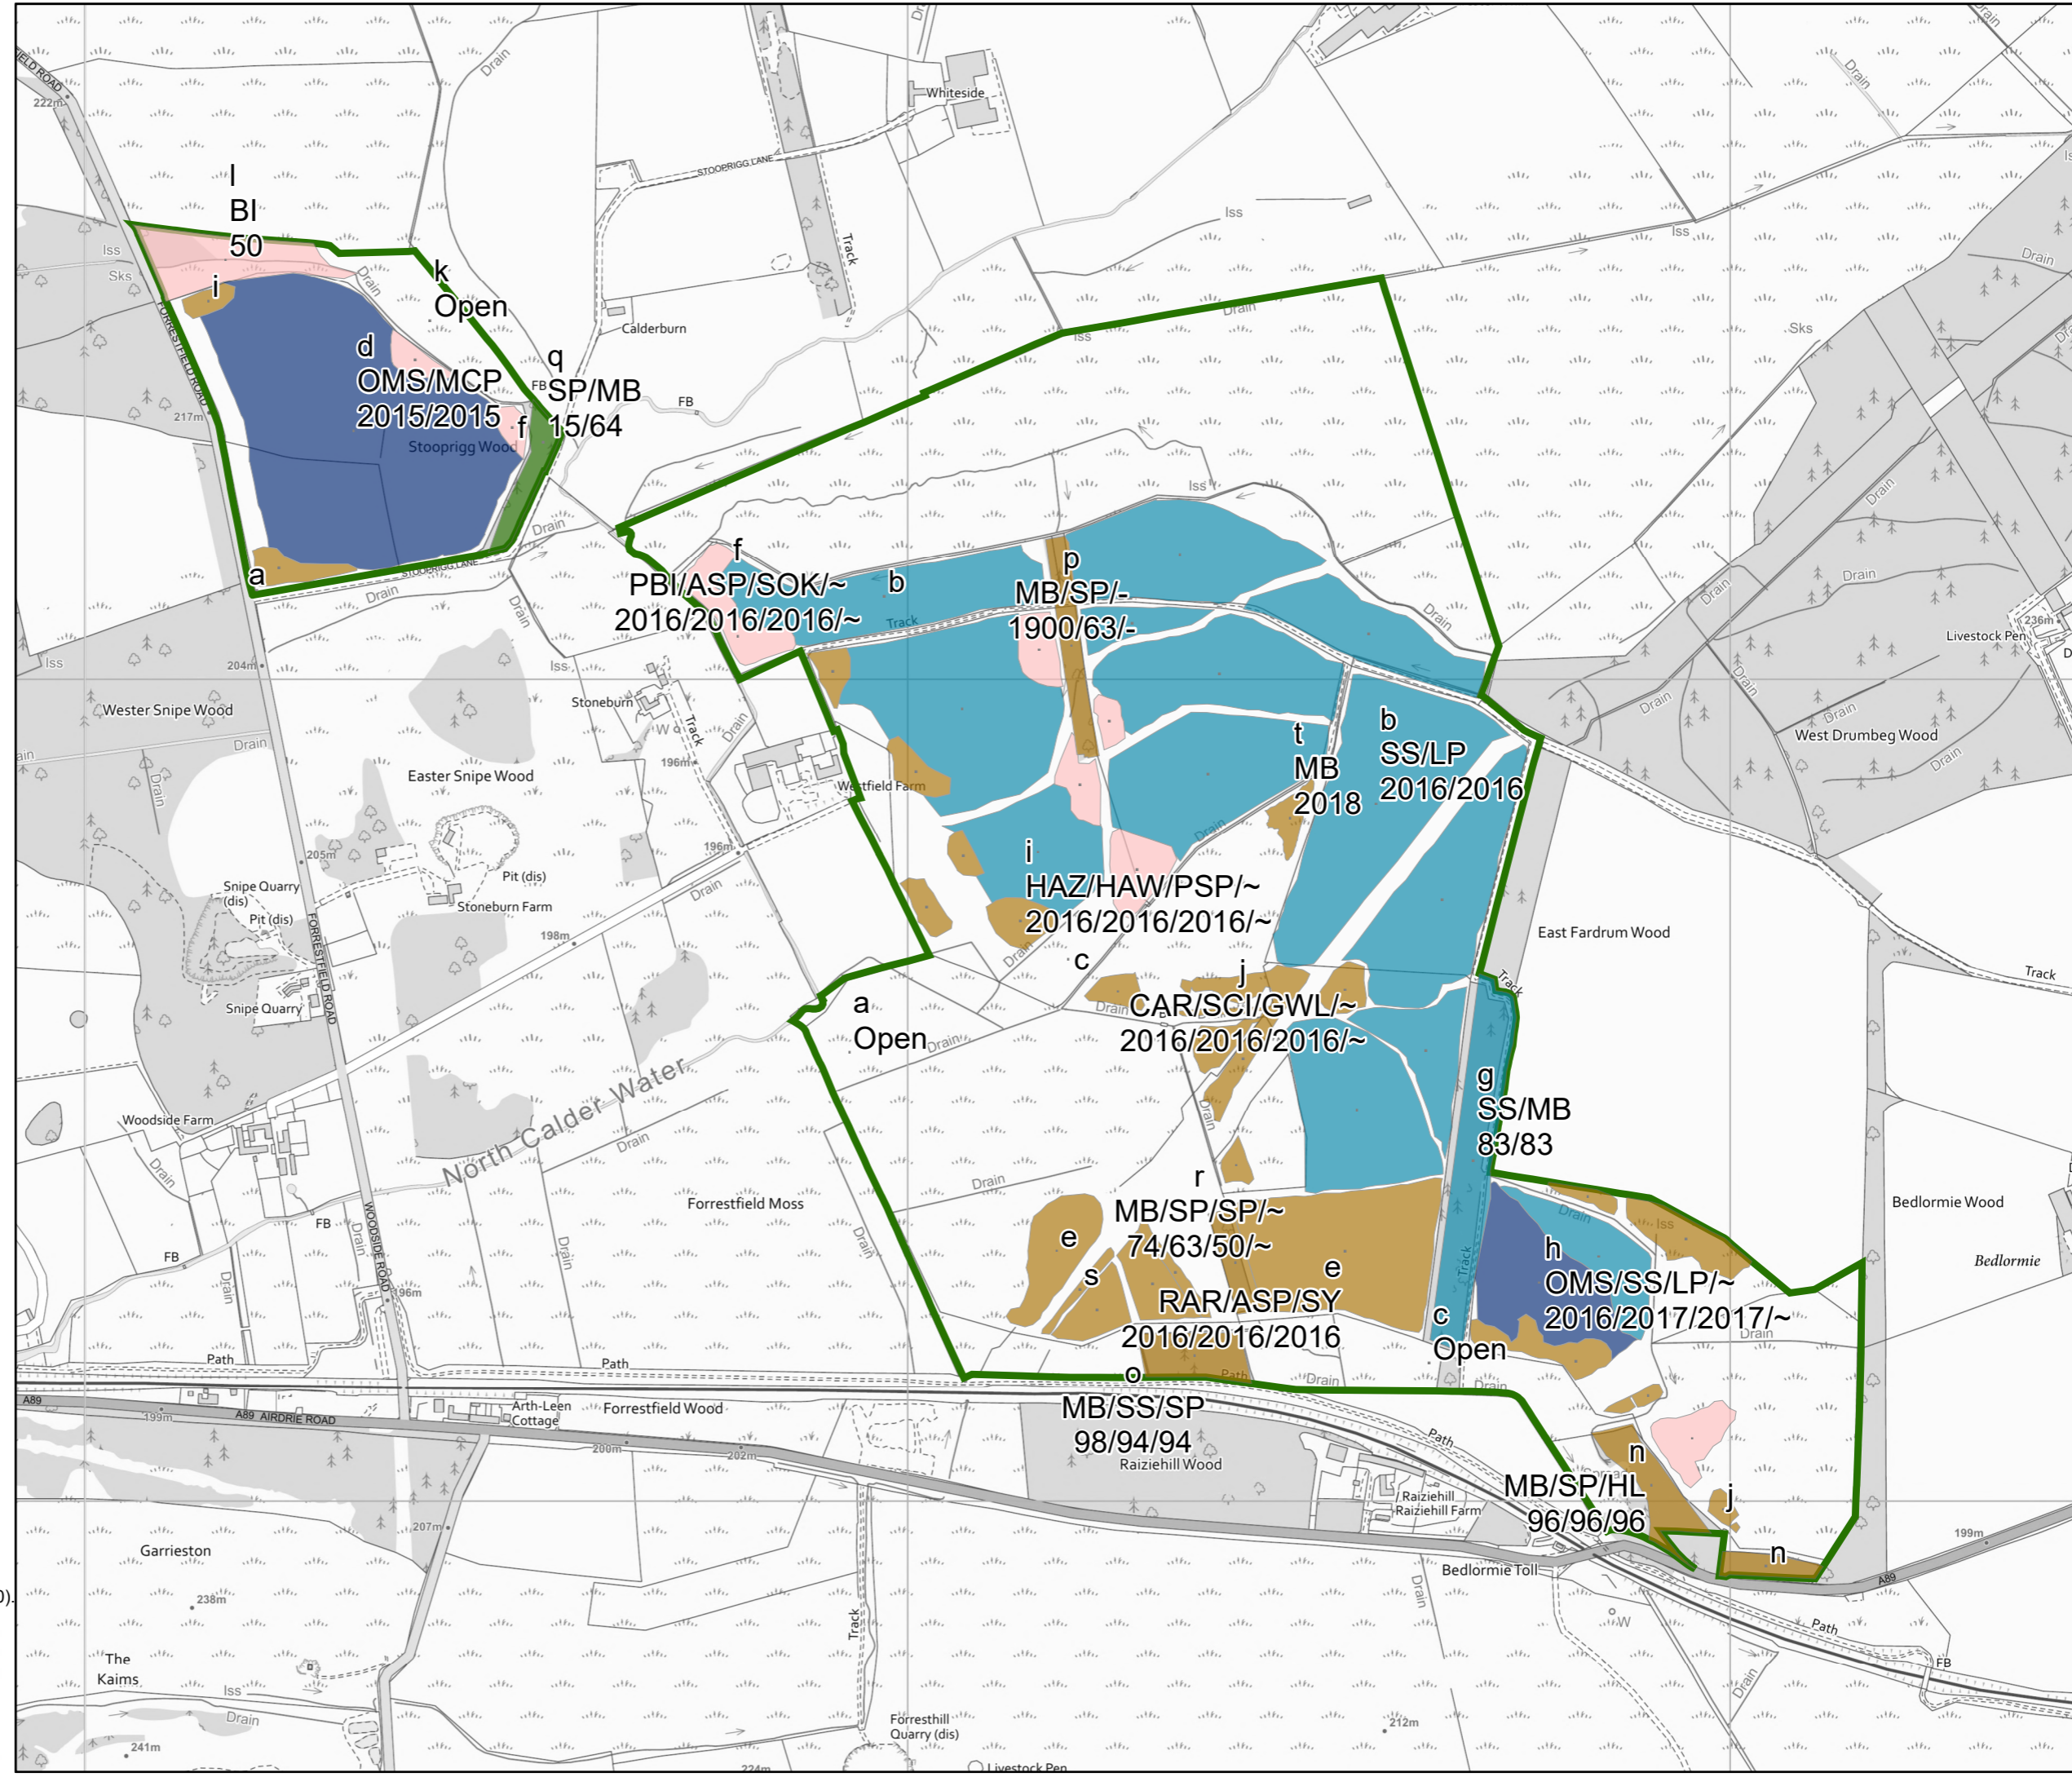

M5 - Future Habitats and Species Map

Author: Joseph.Brennan
 Scale @ A3: 1:7,500
 Date: 6/11/2024

- Legend**
- Westfield Boundary
 - Sitka Spruce
 - Other/Mixed Conifers
 - Scots Pine
 - Other/Mixed Broadleaves
 - Birch
 - No Species

Reproduced by permission of Ordnance Survey on behalf of HMSO.
 © Crown copyright and database right [2024]. All rights reserved.
 Ordnance Survey Licence number [100024925].
 © Getmapping Plc and Bluesky International Limited 2024.

Declaration by FLS as an Operator.
 All timber arising from the FLS National Forests and Land represents a negligible risk under EUTR (No 995/210).