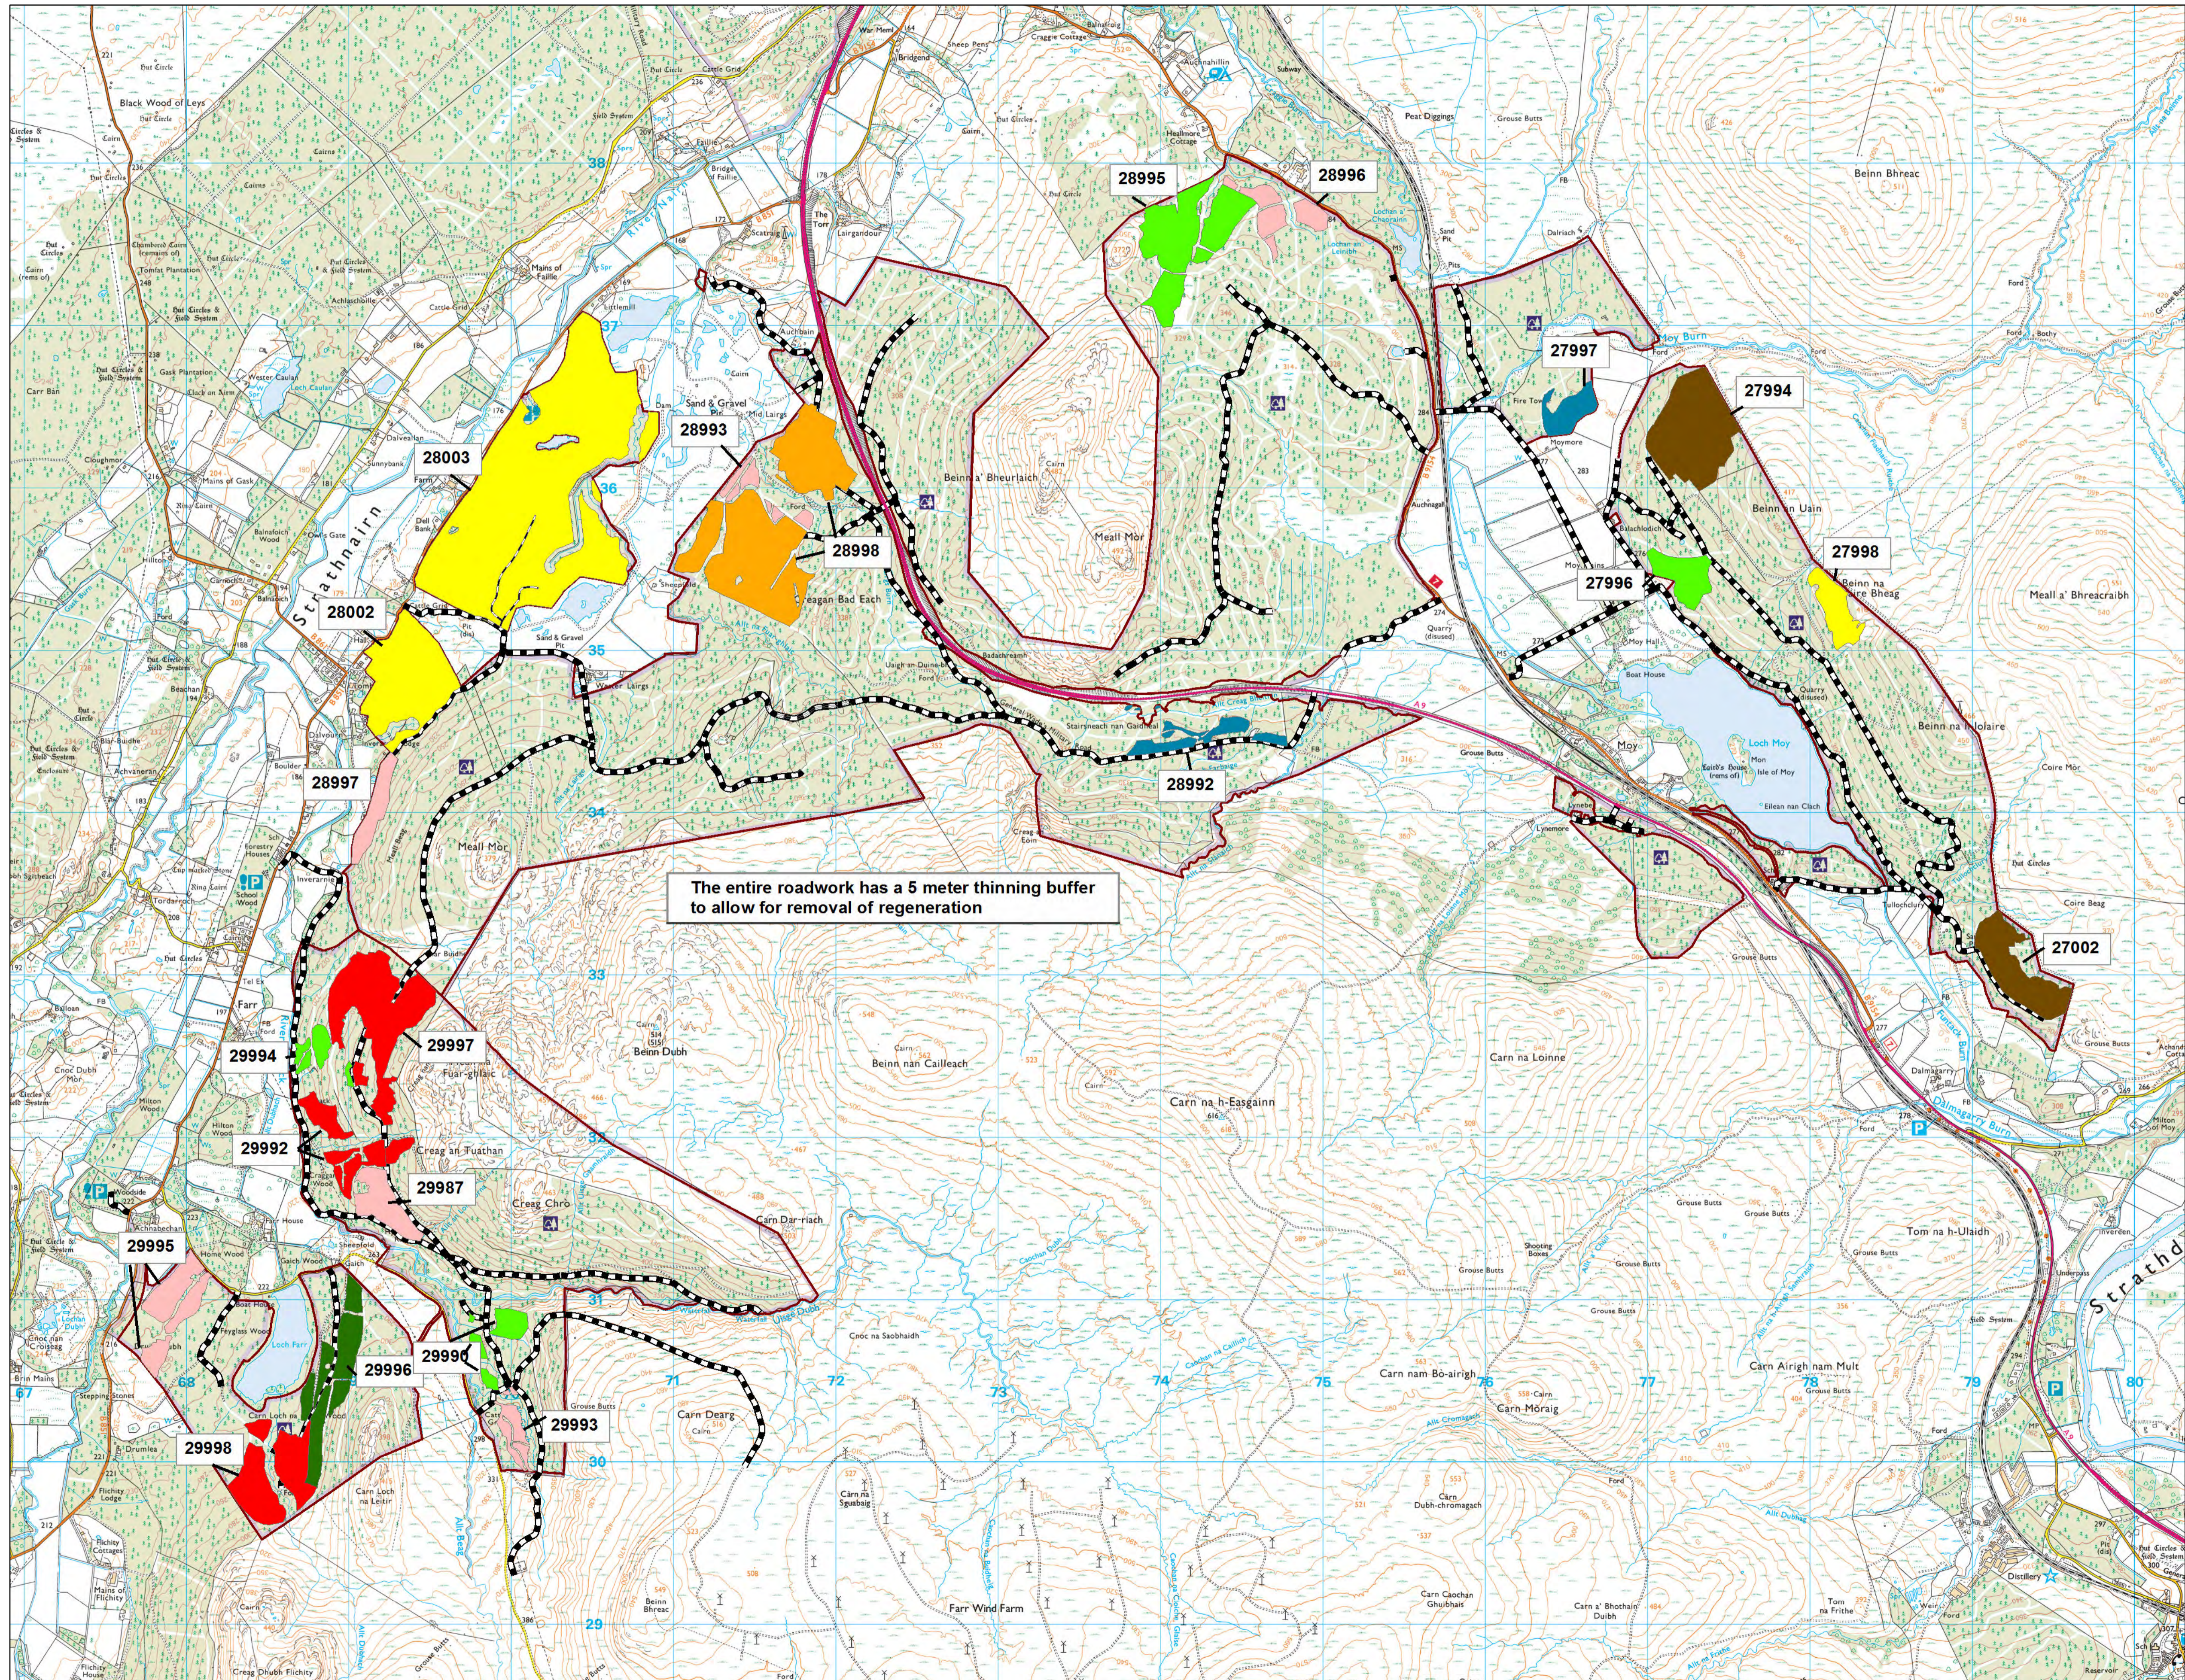

Thinning coupes

Author: David Walker

Scale @ A1: 1:20,000

Date: 08/05/2023

Legend

Scenario Thinning Coupes

- Pre 2024
- 2024
- 2025
- 2026
- 2027
- 2028
- 2029
- 2030
- 2031
- After 2031
- No Thinning

Forest Roads

- Forest Roads
- Blocks

Reproduced by permission of Ordnance Survey on behalf of HMSO.
 © Crown copyright and database right 2023. All rights reserved.
 Ordnance Survey Licence number 100024925.
 © Getmapping Plc and Bluesky International Limited 2023.