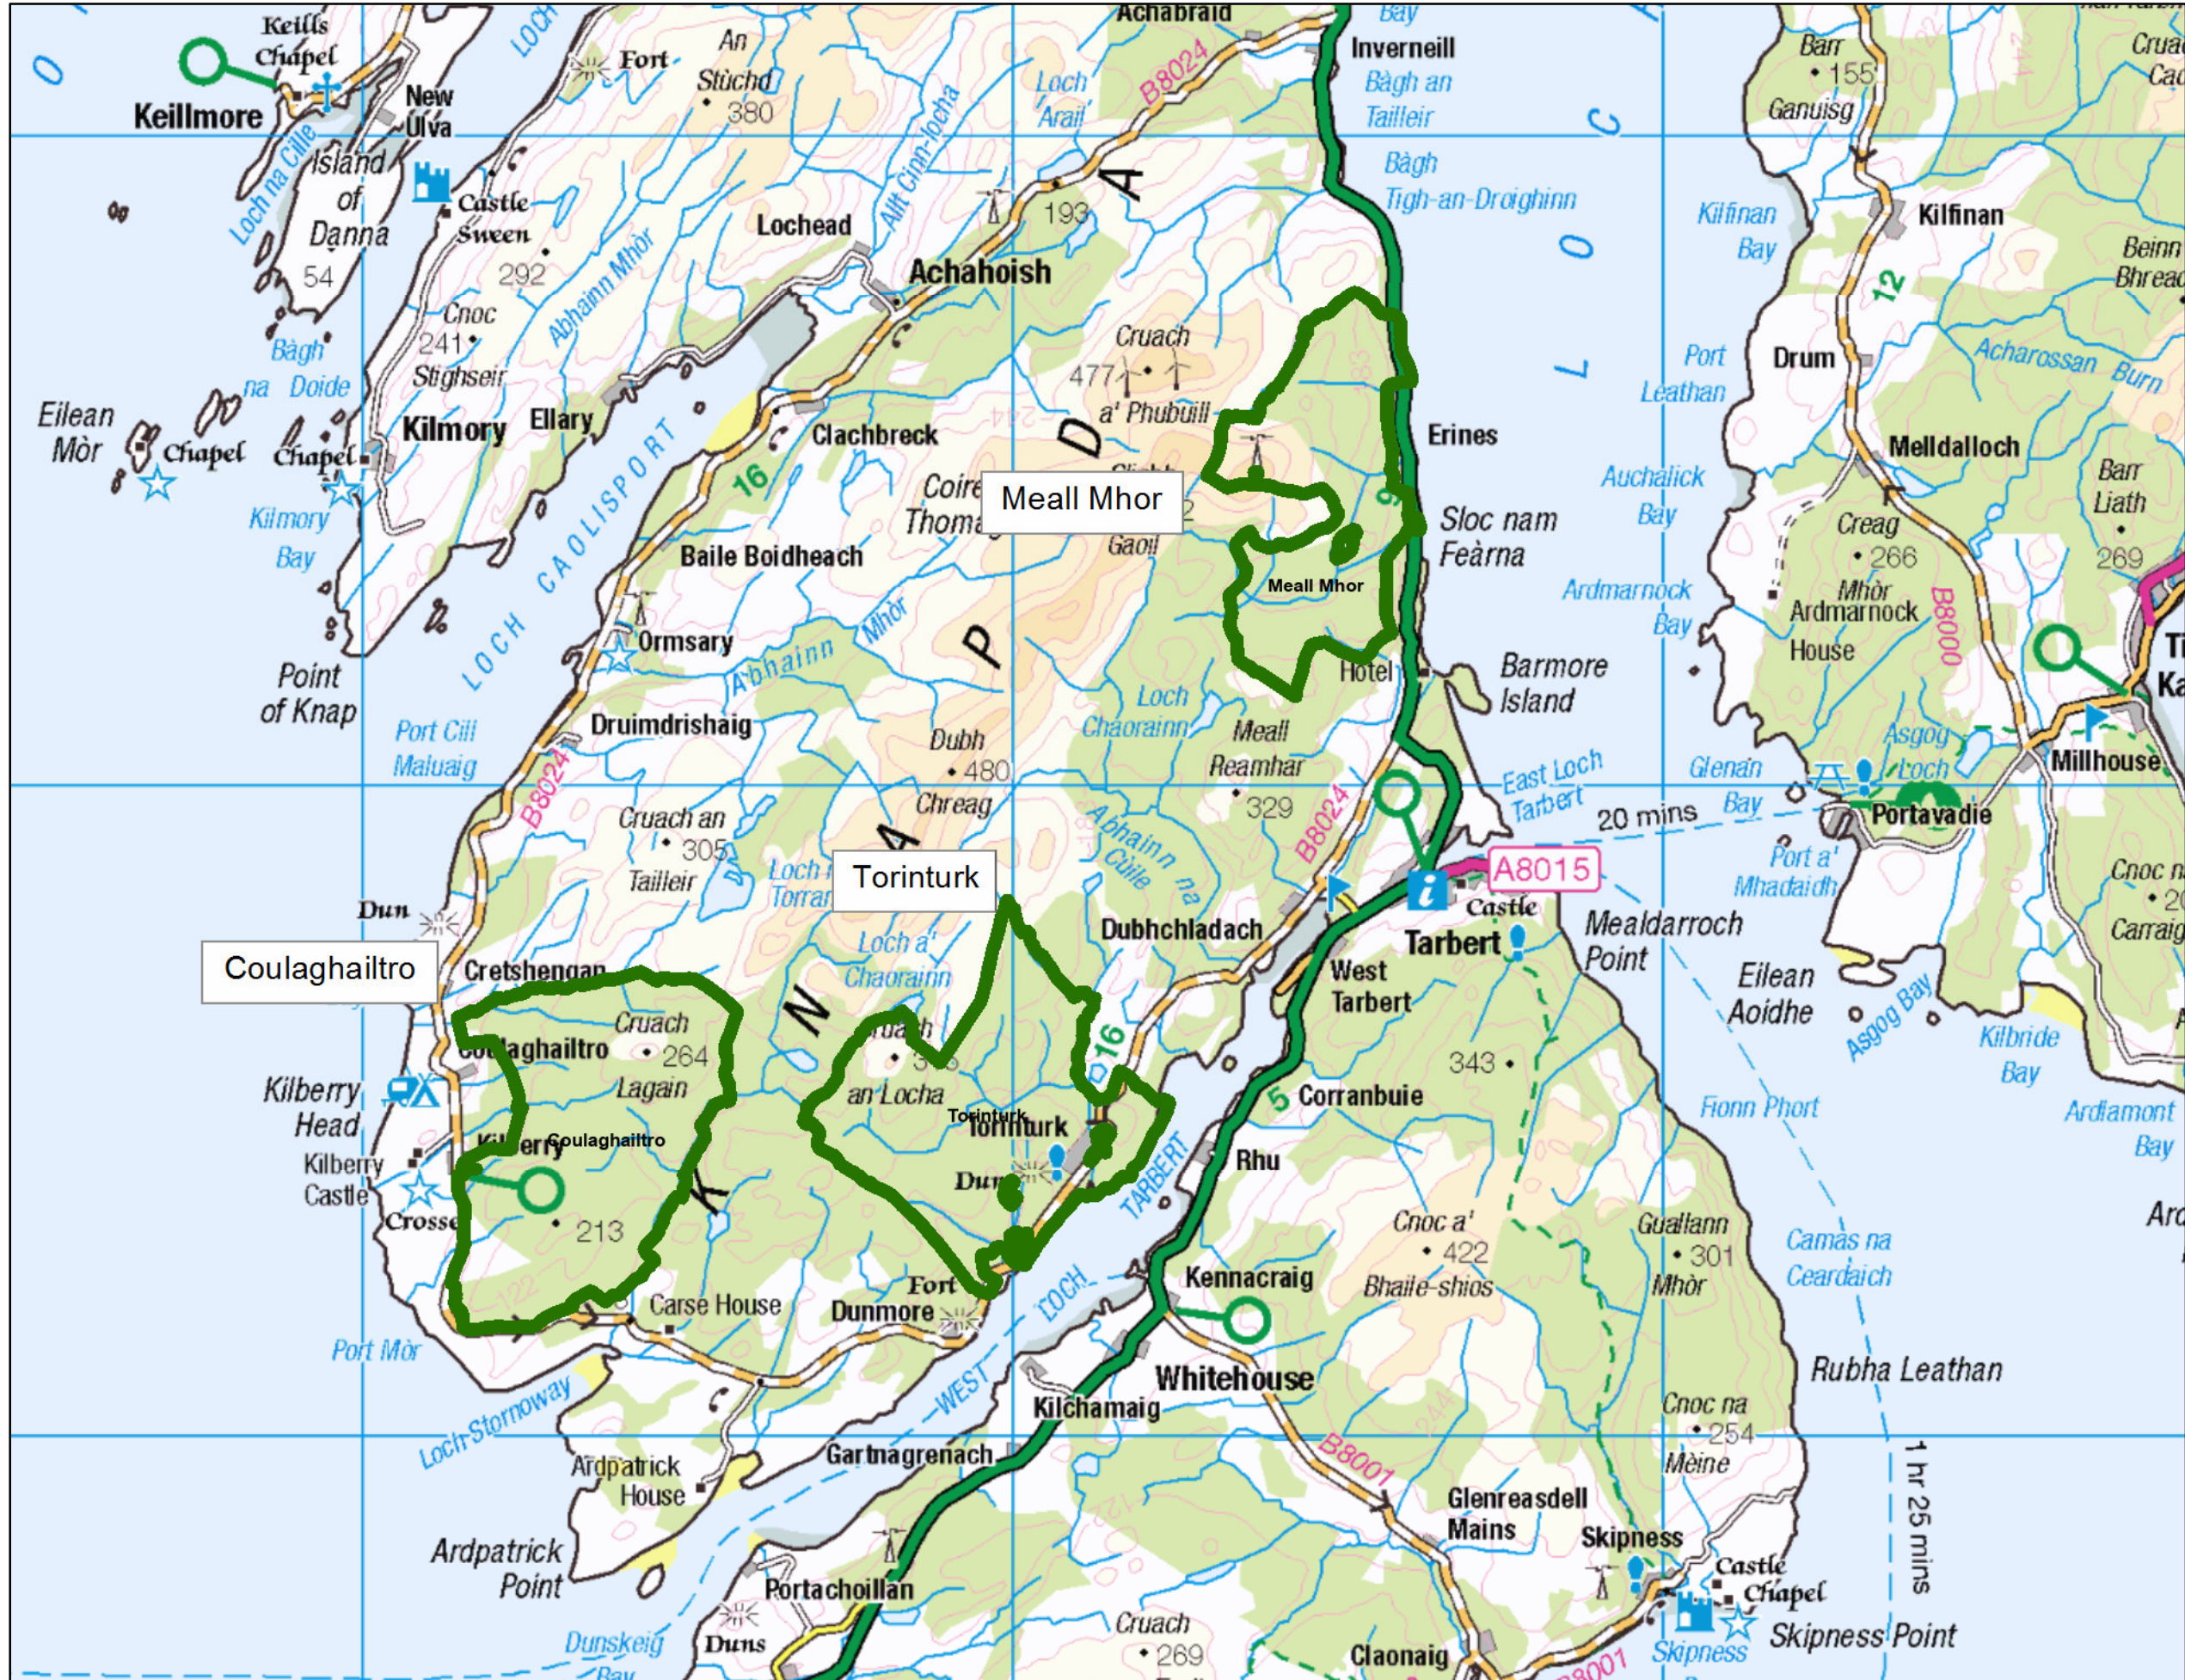

Location - South Knapdale LMP

Author: Anatua Martin

Scale @ A3: 1:100,000

Date: 12/07/2024

Legend

Blocks

Blocks

Reproduced by permission of Ordnance Survey on behalf of HMSO. © Crown copyright and database right 2024. All rights reserved. Ordnance Survey Licence number 100024925. © Getmapping Plc and Bluesky International Limited 2024.

Scotland's national forests and land are responsibly managed to the UK Woodland Assurance Standard.

1 hr 25 mins