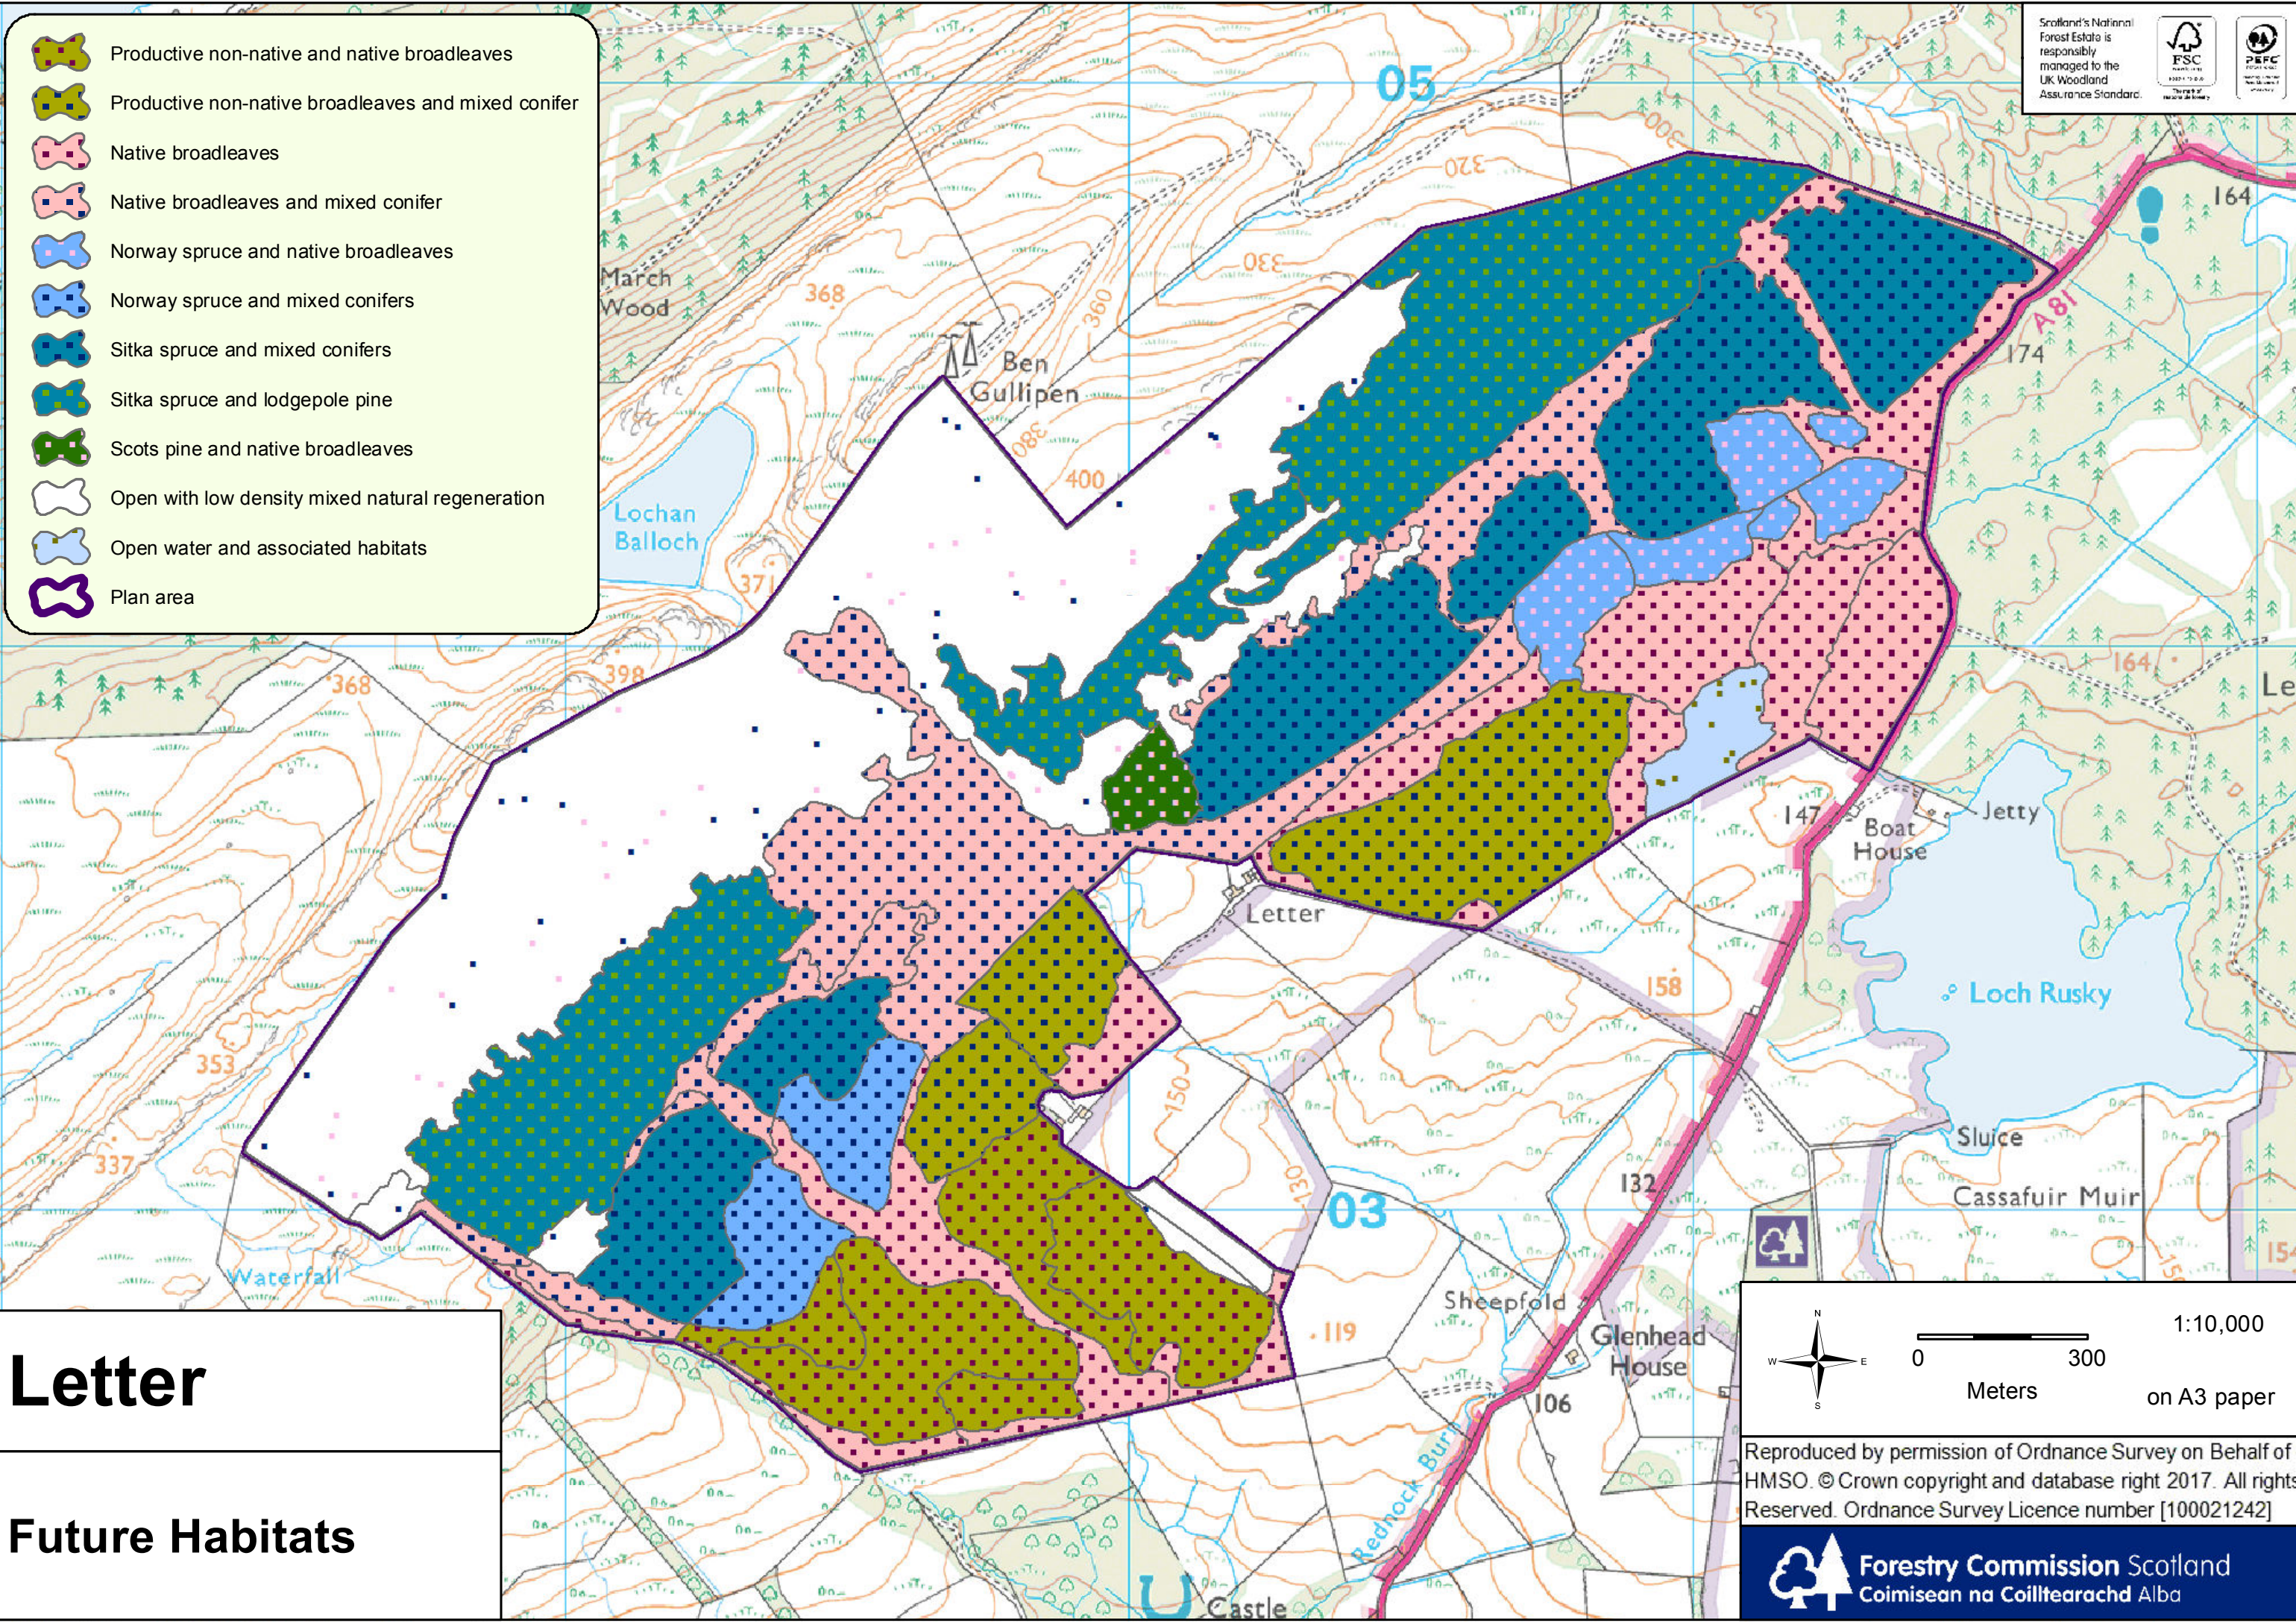

-  Productive non-native and native broadleaves
-  Productive non-native broadleaves and mixed conifer
-  Native broadleaves
-  Native broadleaves and mixed conifer
-  Norway spruce and native broadleaves
-  Norway spruce and mixed conifers
-  Sitka spruce and mixed conifers
-  Sitka spruce and lodgepole pine
-  Scots pine and native broadleaves
-  Open with low density mixed natural regeneration
-  Open water and associated habitats
-  Plan area

Letter

Future Habitats

 1:10,000
 on A3 paper

Reproduced by permission of Ordnance Survey on Behalf of HMSO. © Crown copyright and database right 2017. All rights Reserved. Ordnance Survey Licence number [100021242]