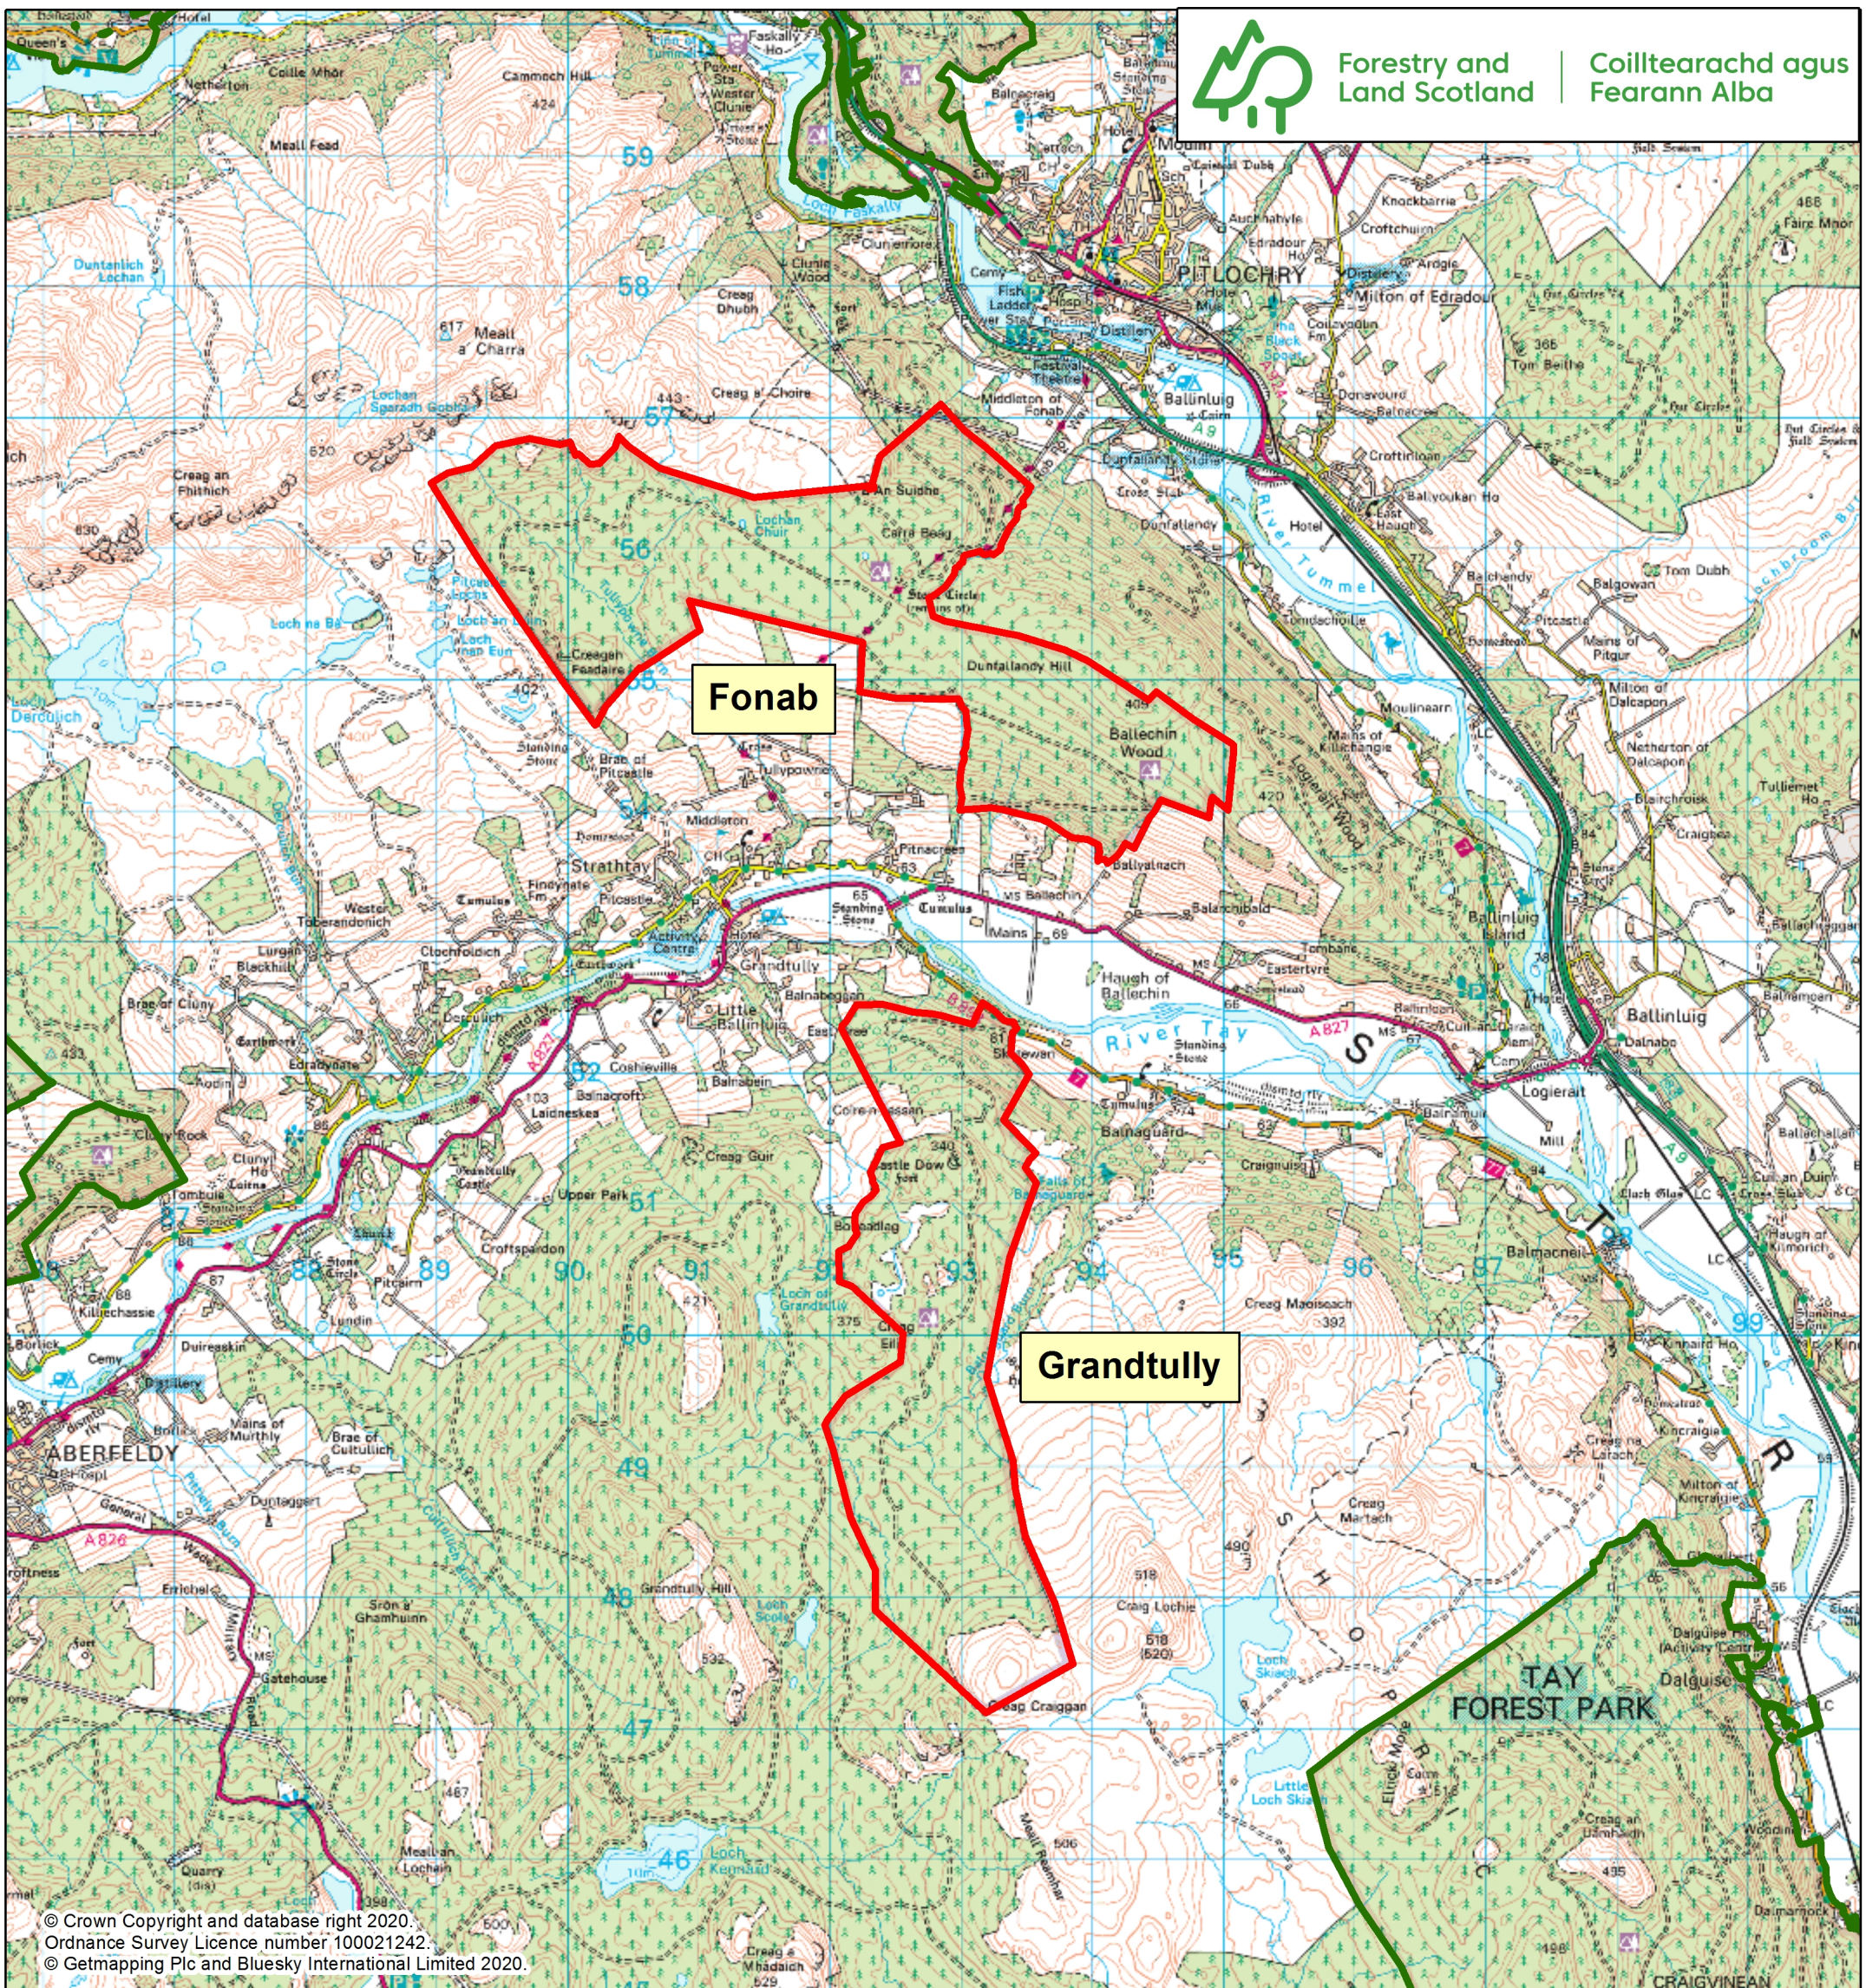

Forestry and Land Scotland

Coilltearachd agus Fearann Alba

© Crown Copyright and database right 2020.  
Ordnance Survey Licence number 100021242.  
© Getmapping Plc and Bluesky International Limited 2020.

### Legend

-  National Forests and Land
-  LMP

### Fonab and Grandtully LMP Location Map

Scale @ A3: 1:50,000  
 Date: 02/03/2020  
 Author: U320933

Scotland's National Forest Estate is responsibly managed to the UK Woodland Assurance Standard.