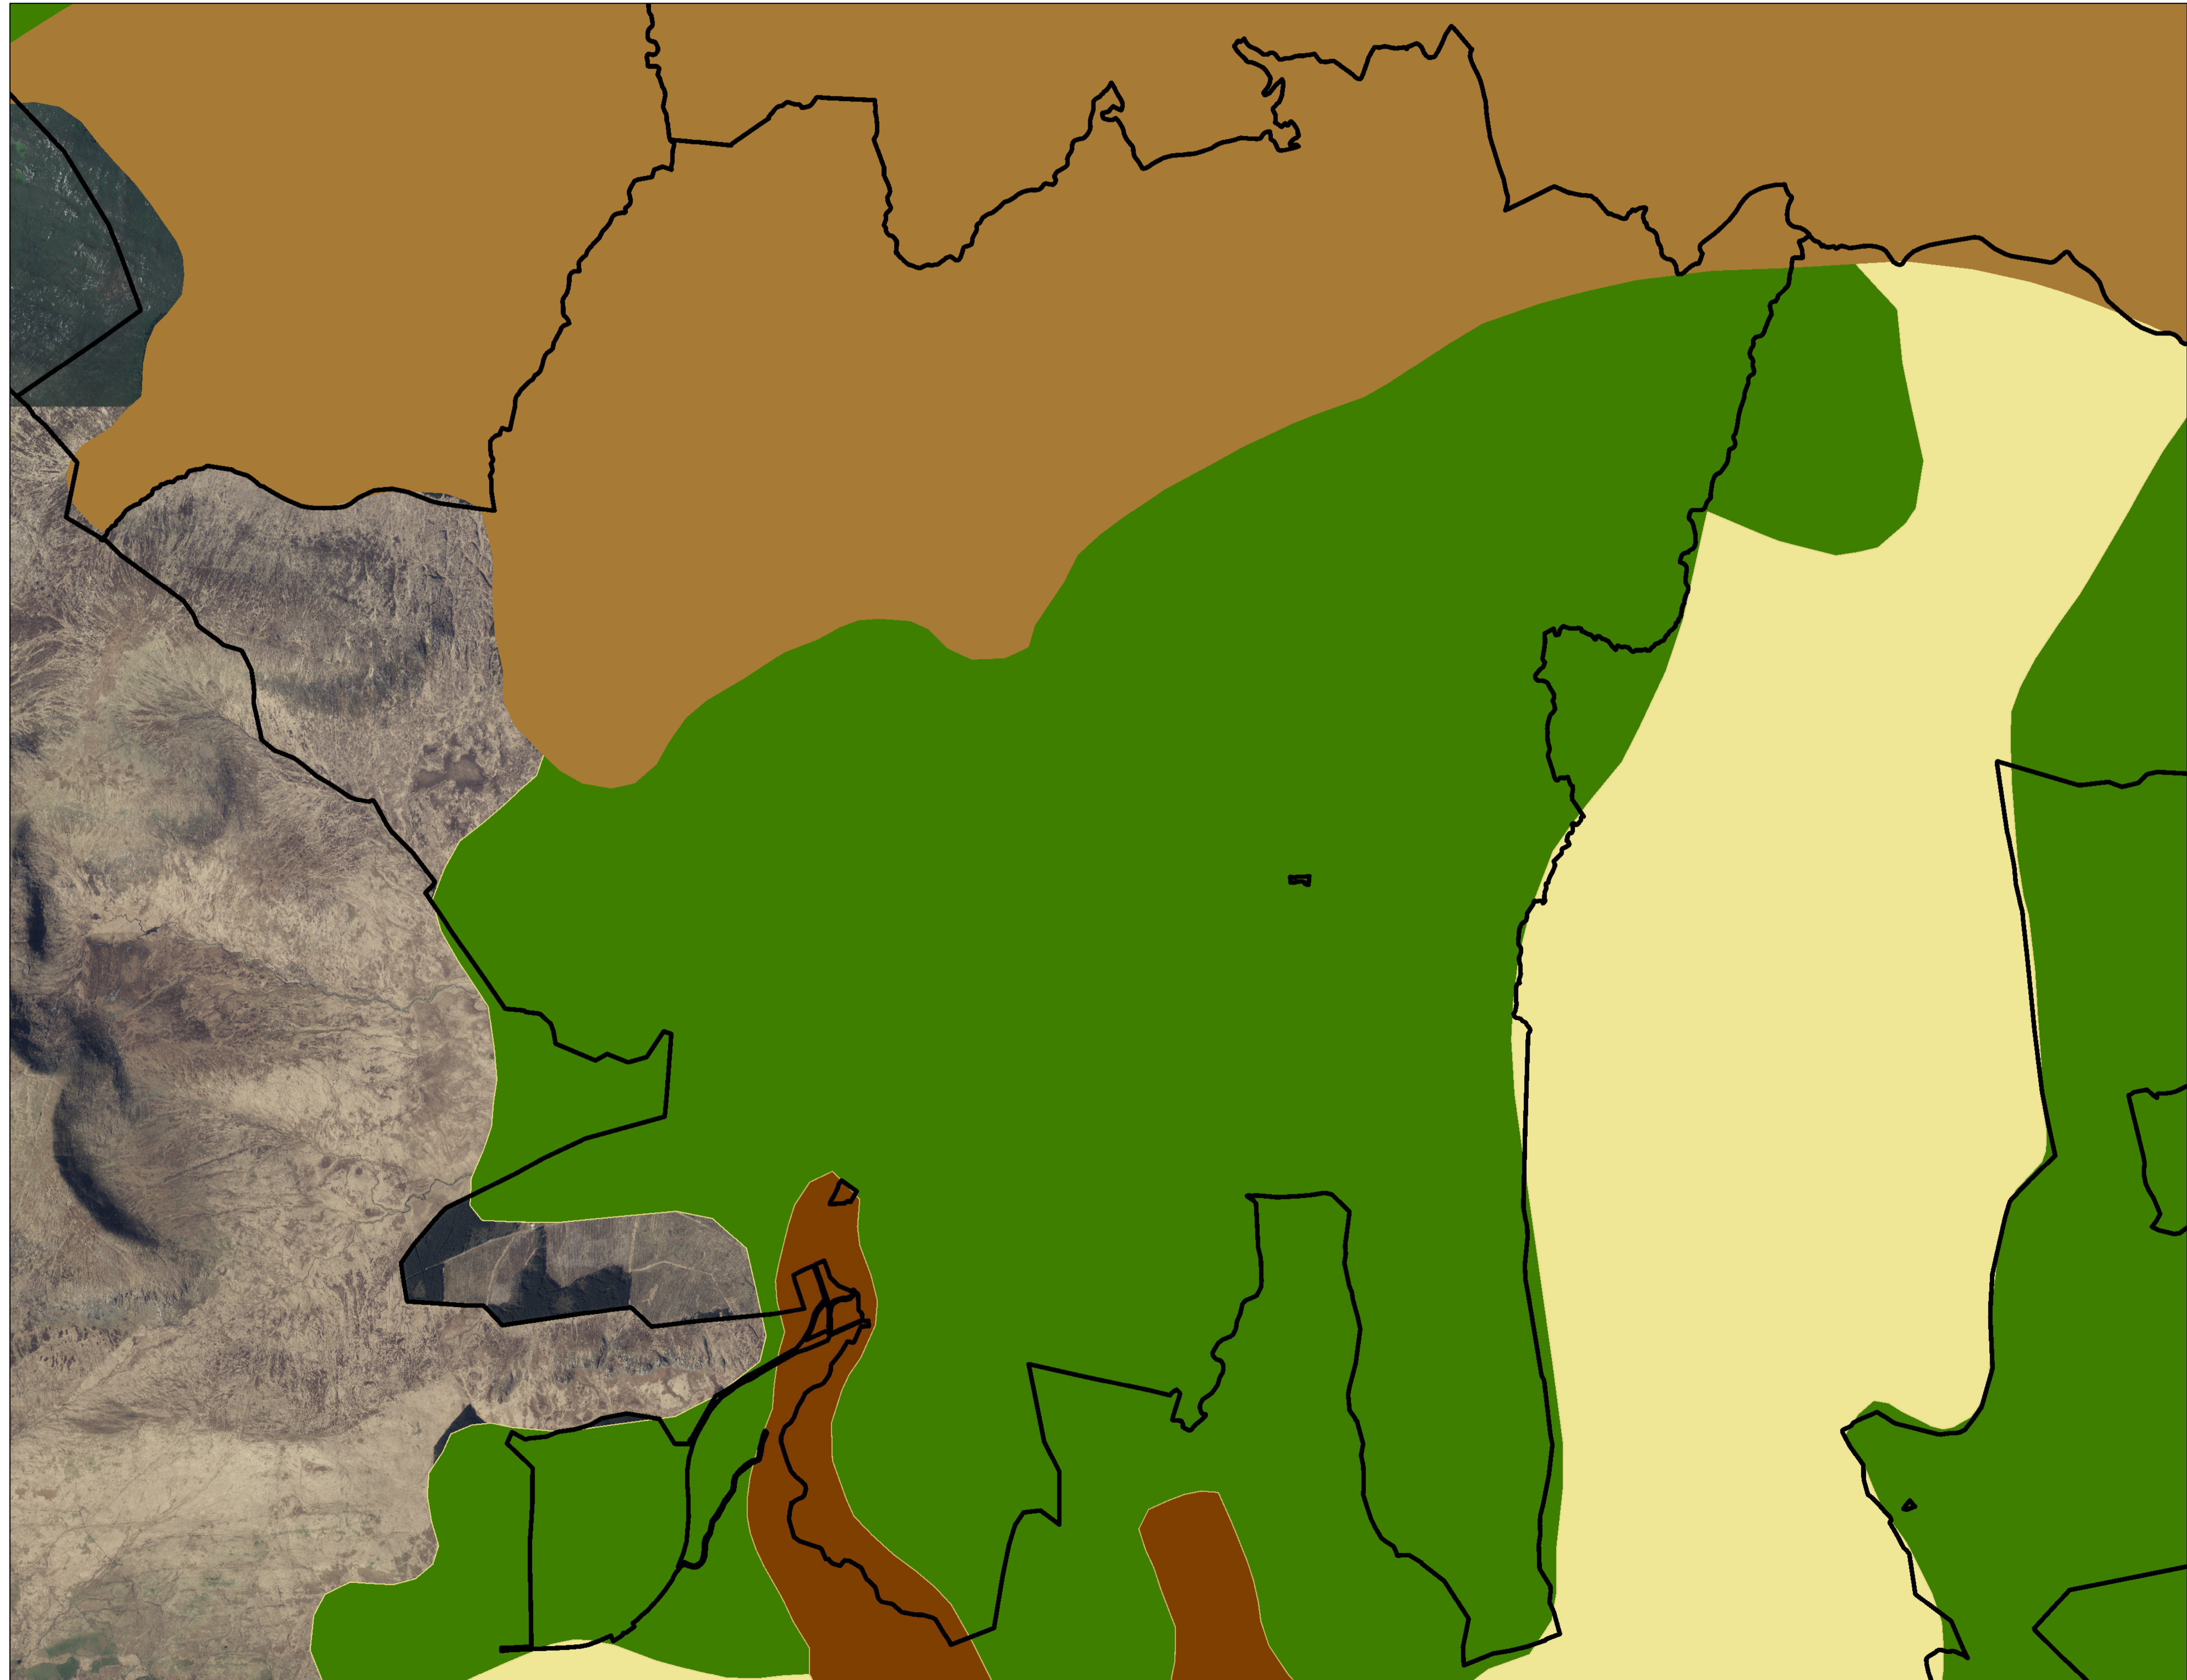

Fleet Basin - LCA

Author: Stephen Stables

Scale @ A1: 1:20,000

Date: 11/04/2023

Legend

Blocks

Landscape Character Assessment Areas

All other values

Foothills - Dumfries &
Galloway

Rugged Uplands -
Dumfries & Galloway

Rugged Uplands with
Forest - Dumfries &
Galloway

0 0.1750.35 0.7 1.05 1.4 km

Reproduced by permission of Ordnance Survey on behalf of HMSO.
© Crown copyright and database right 2023. All rights reserved.
Ordnance Survey Licence number 100024925.
© Getmapping Plc and Bluesky International Limited 2023.

Scotland's national
forests and land
are responsibly
managed to the
UK Woodland
Assurance Standard.