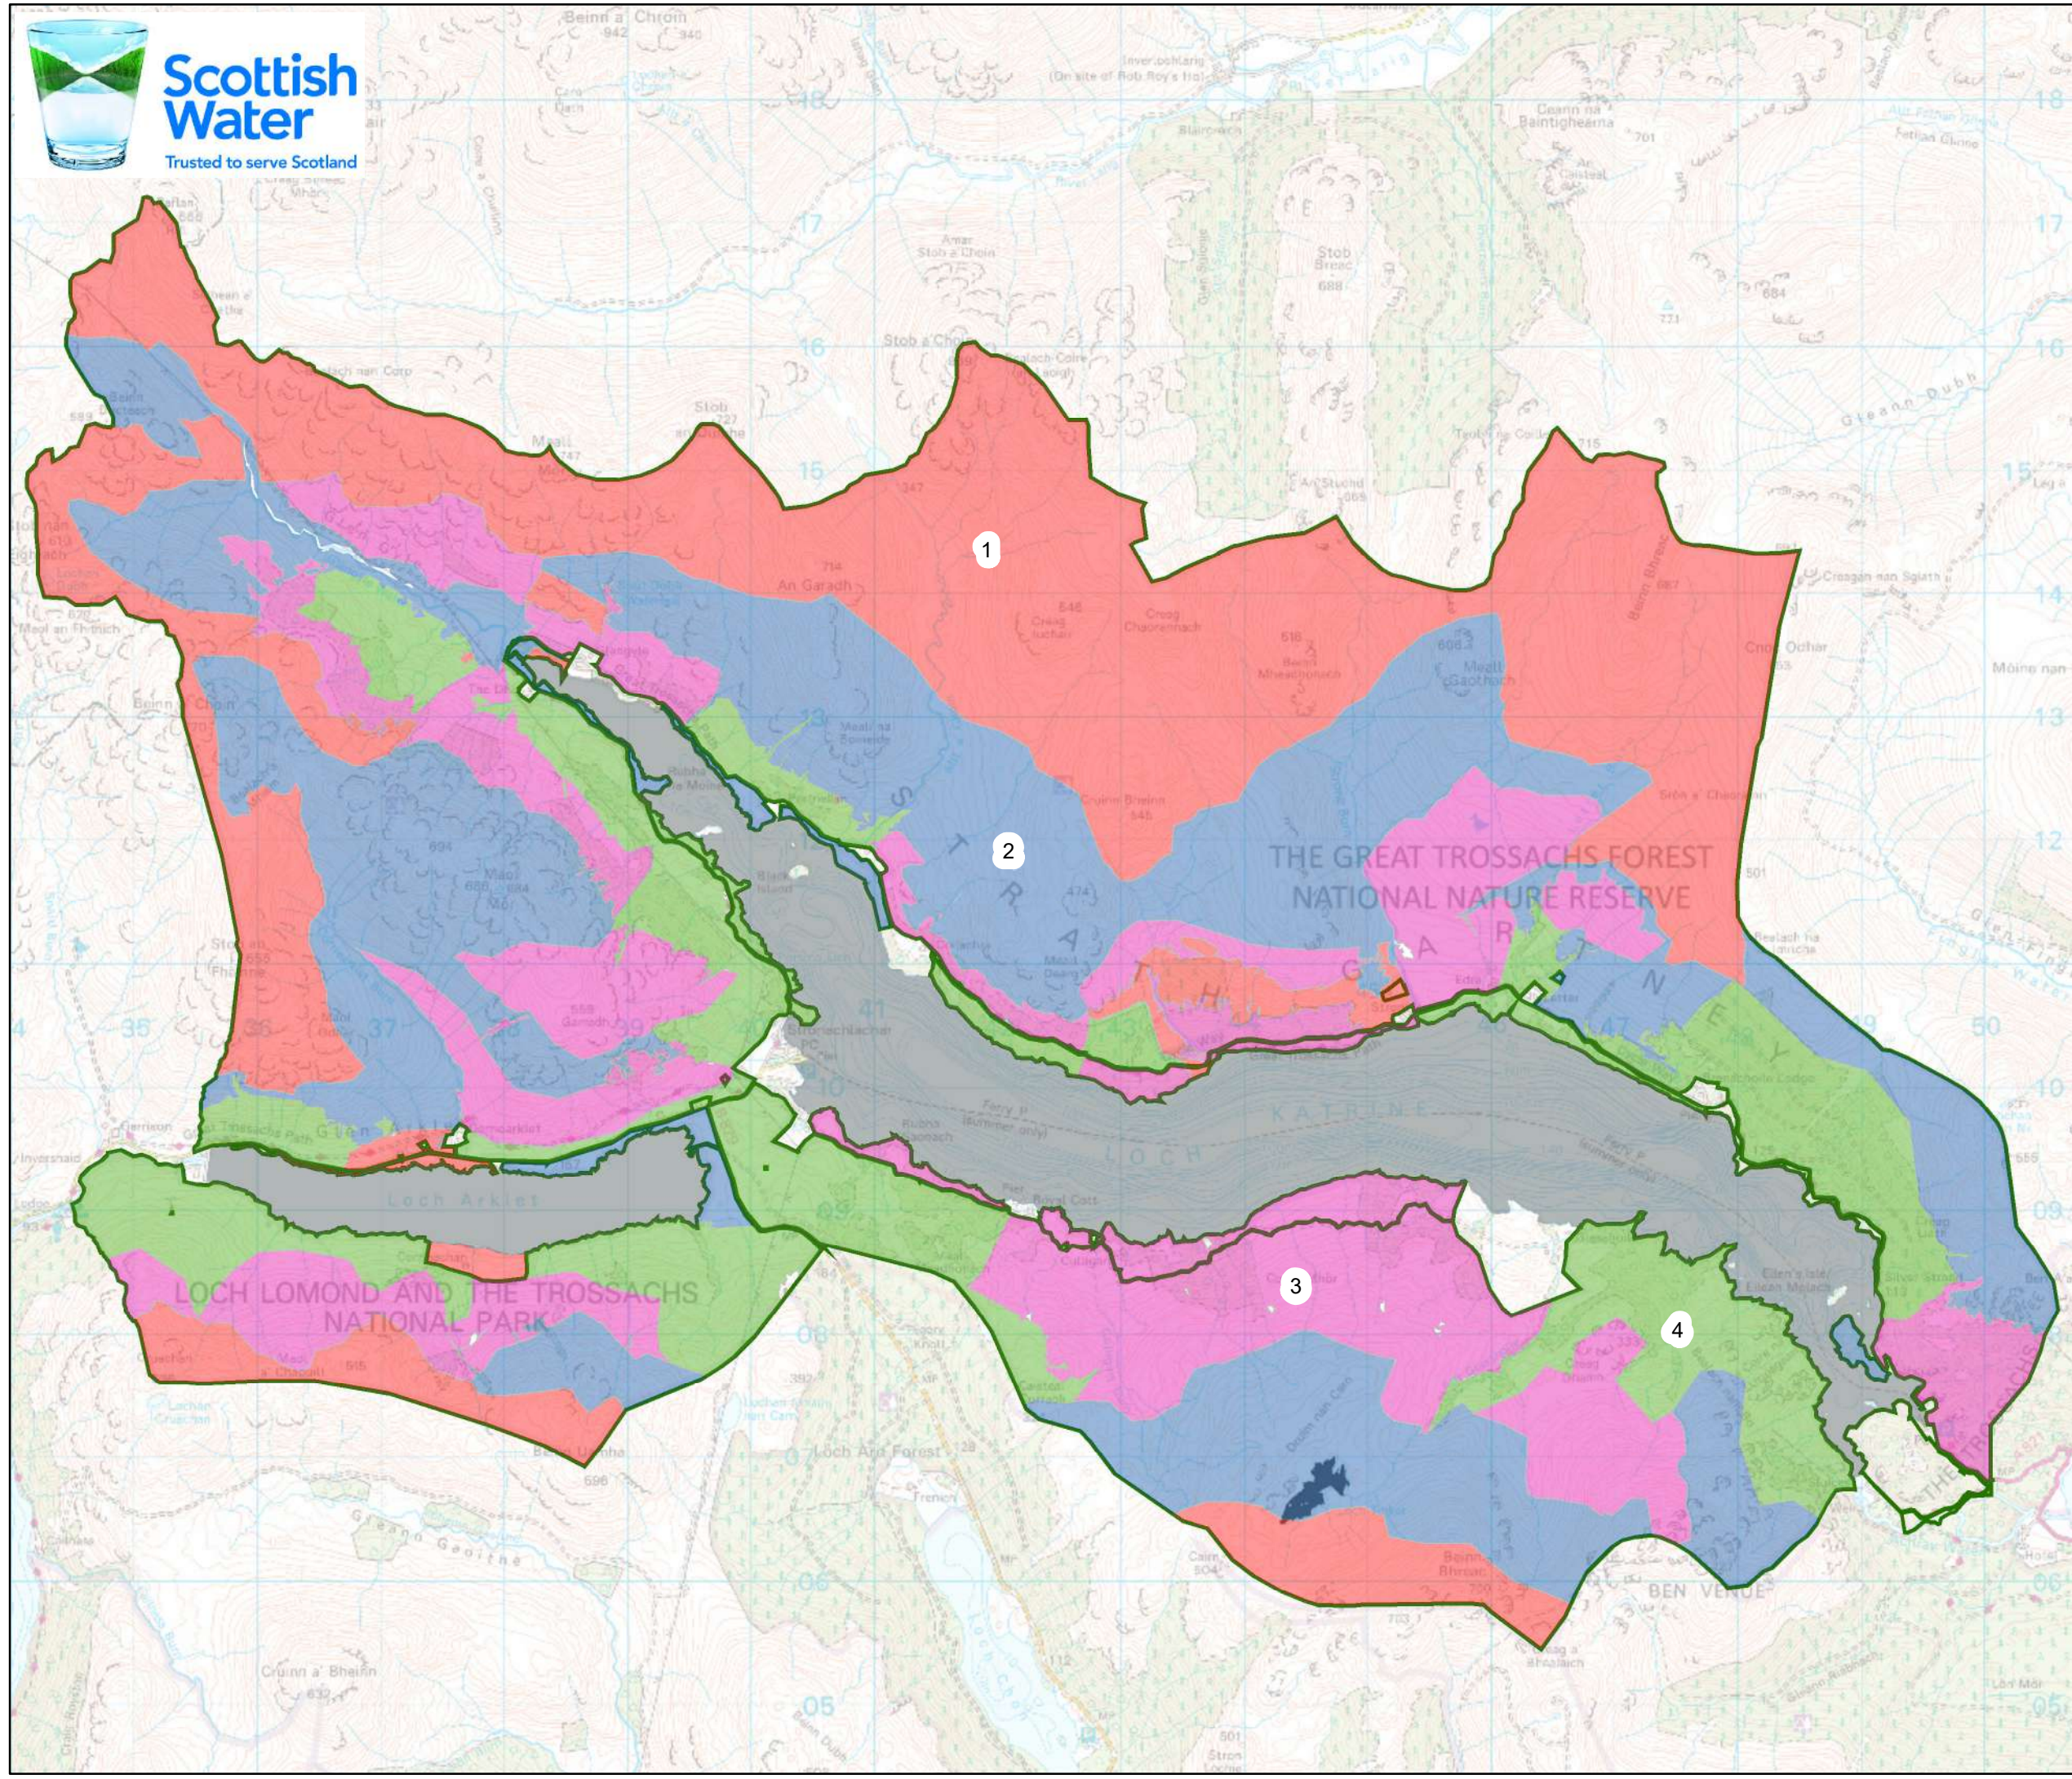

**Loch Katrine Land Management Plan  
M14 Natural Regeneration Survey**

Author: James Hand  
Scale @ A3: 1:50,000  
Date: 29/09/2023

**Legend**

**Natural Regeneration**

-  1, No Regen <50 stems/ha
-  2, Regen present (50-399 stems/ha + <0.4m height)
-  3, Regen present (>400 stems/ha + >0.4m height)
-  4, (>500 stems/ha + >1.5m height)
-  Loch Tinker
-  Loch Katrine & Arlket
-  Land Management Plan area

Reproduced by permission of Ordnance Survey on behalf of HMSO.  
© Crown copyright and database right [2023]. All rights reserved.  
Ordnance Survey Licence number [100021242].  
© Getmapping Plc and Bluesky International Limited 2023.

Scotland's National Forest Estate is responsibly managed to the UK Woodland Assurance Standard.