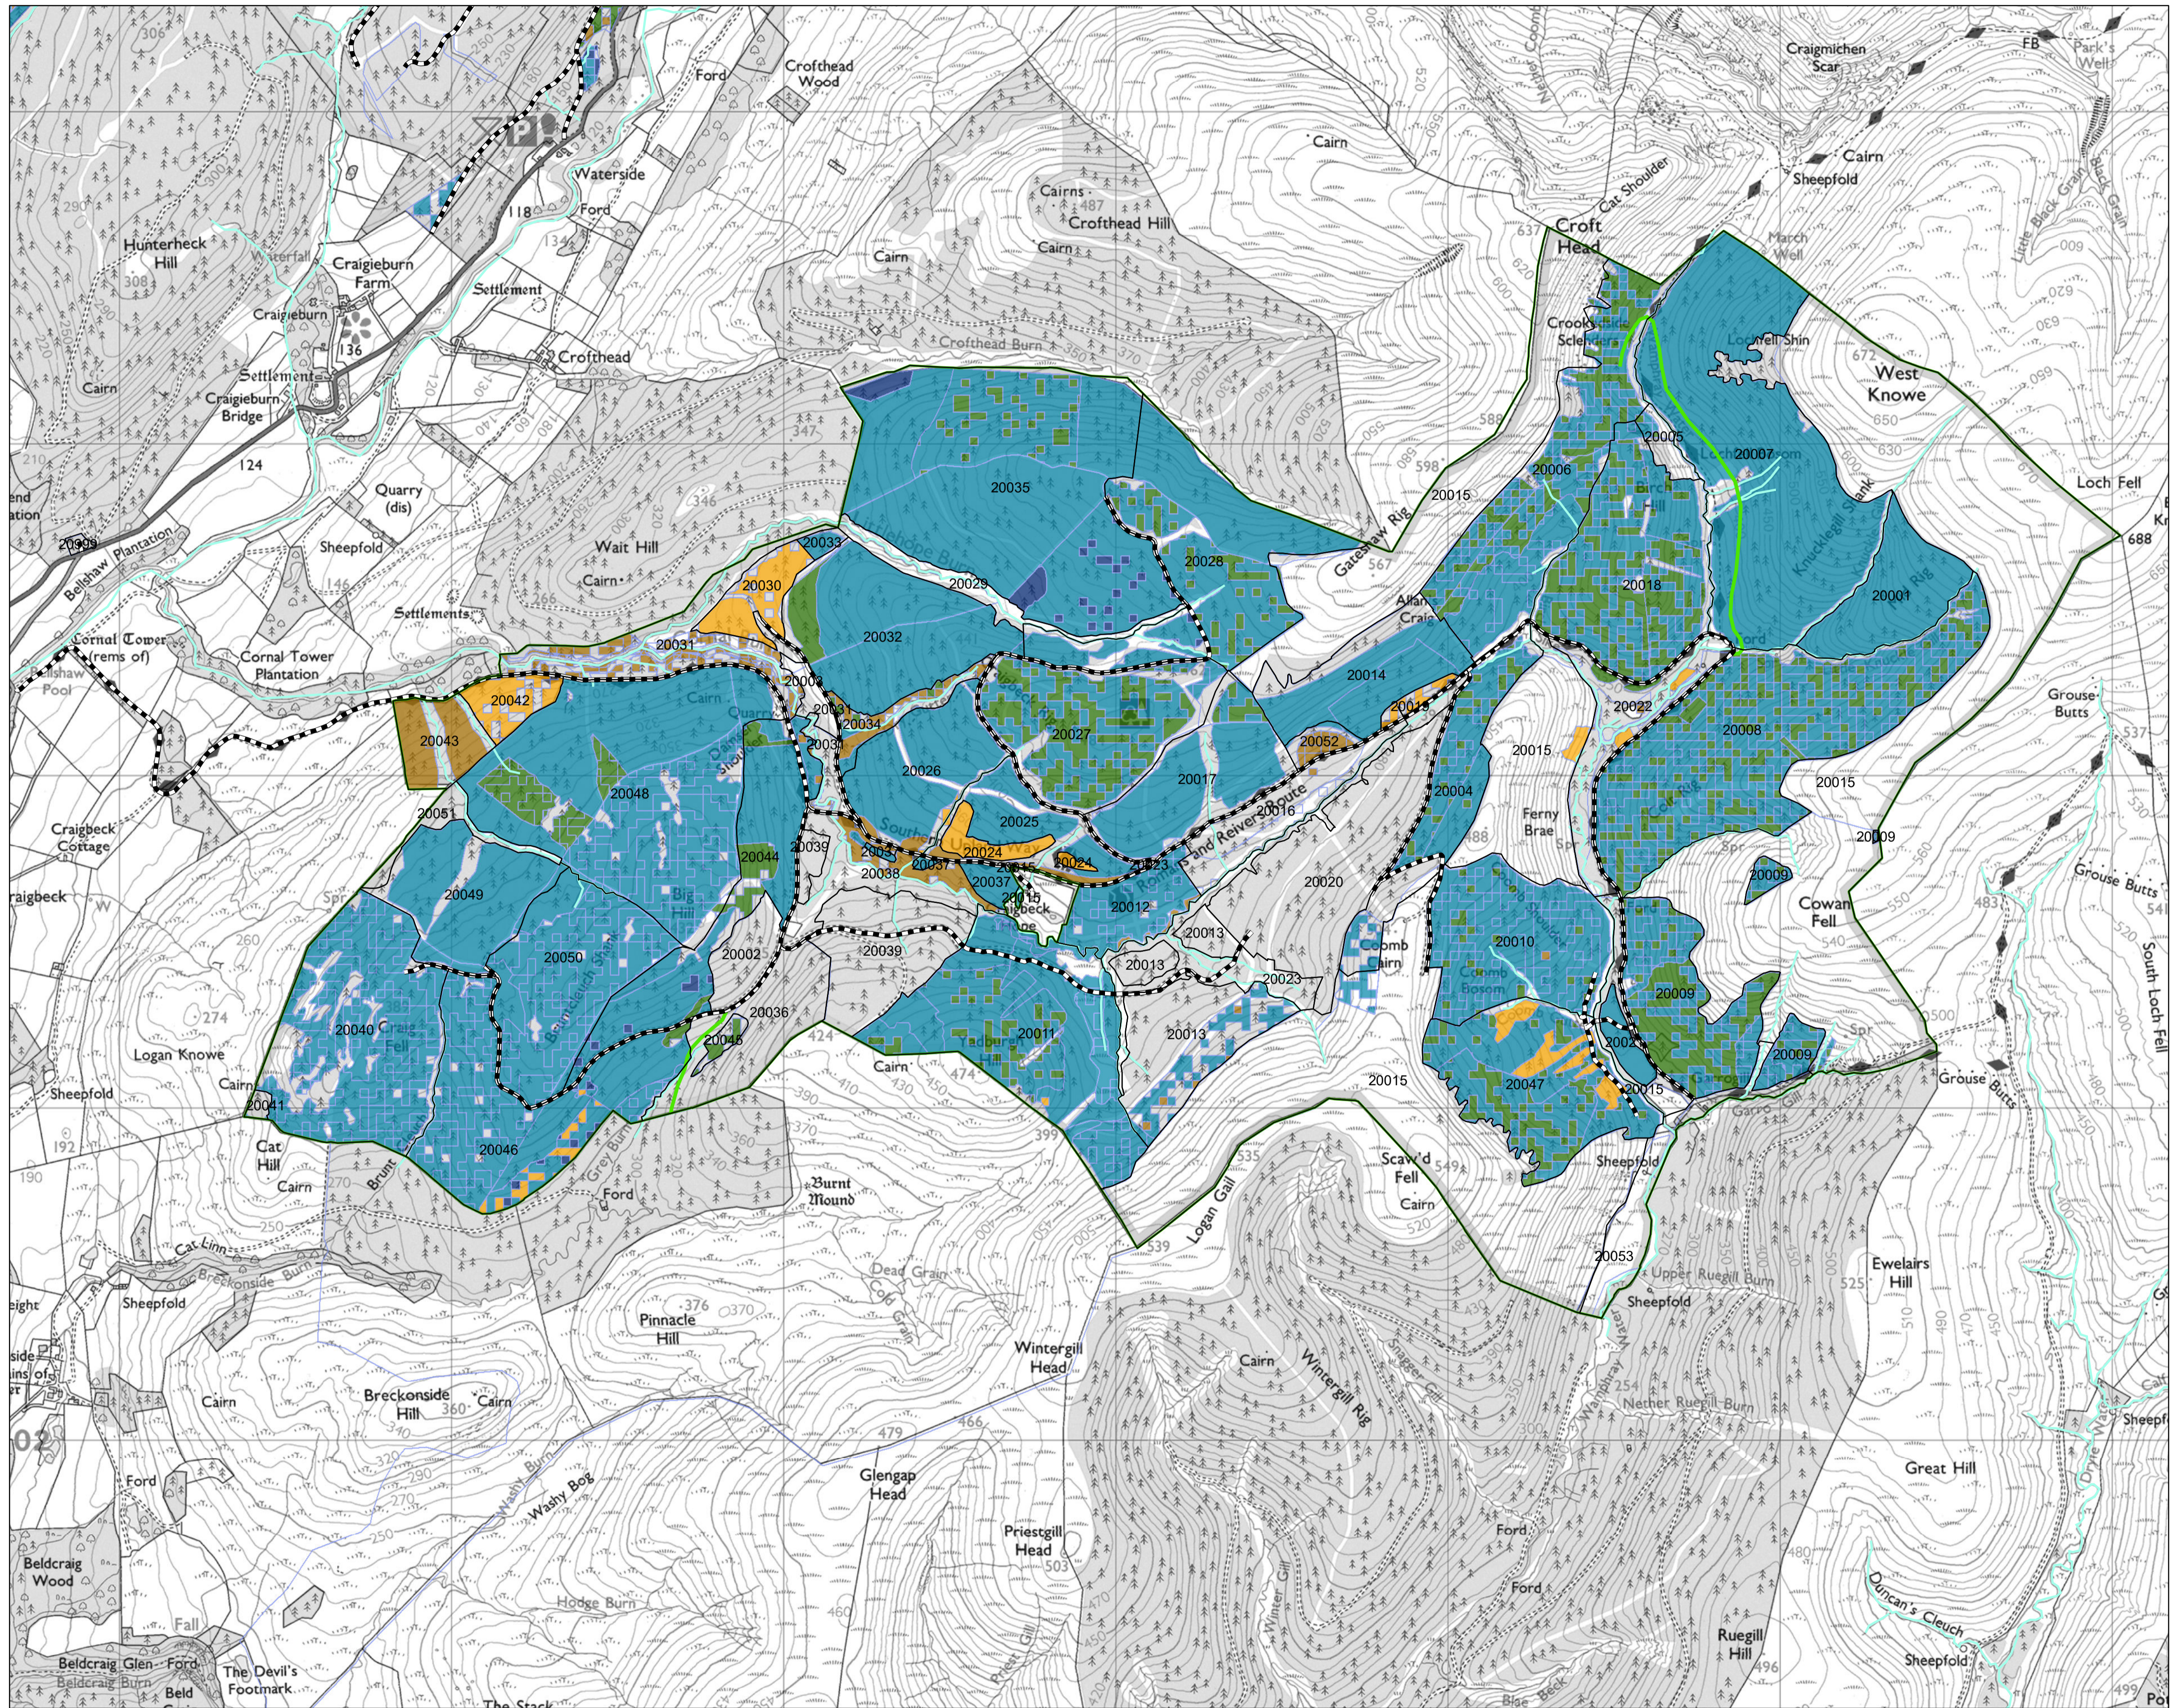

# Garrogill LMP

## Map 8: Current Woodland Composition

Author: Robin Fuller

Scale @ A1: 1:10,000

Date: 07/01/2021

- Legend**
- Garrogill LMP area
  - Forest Roads
  - Planned Roads
  - Watercourses
  - Larches
  - Other Broadleaves
  - Other Conifers
  - Pines
  - Spruces
  - No Species

Reproduced by permission of Ordnance Survey on behalf of HMSO. © Crown copyright and database right [2021]. All rights reserved. Ordnance Survey Licence number [100021242]. © Getmapping Plc and Bluesky International Limited 2021.