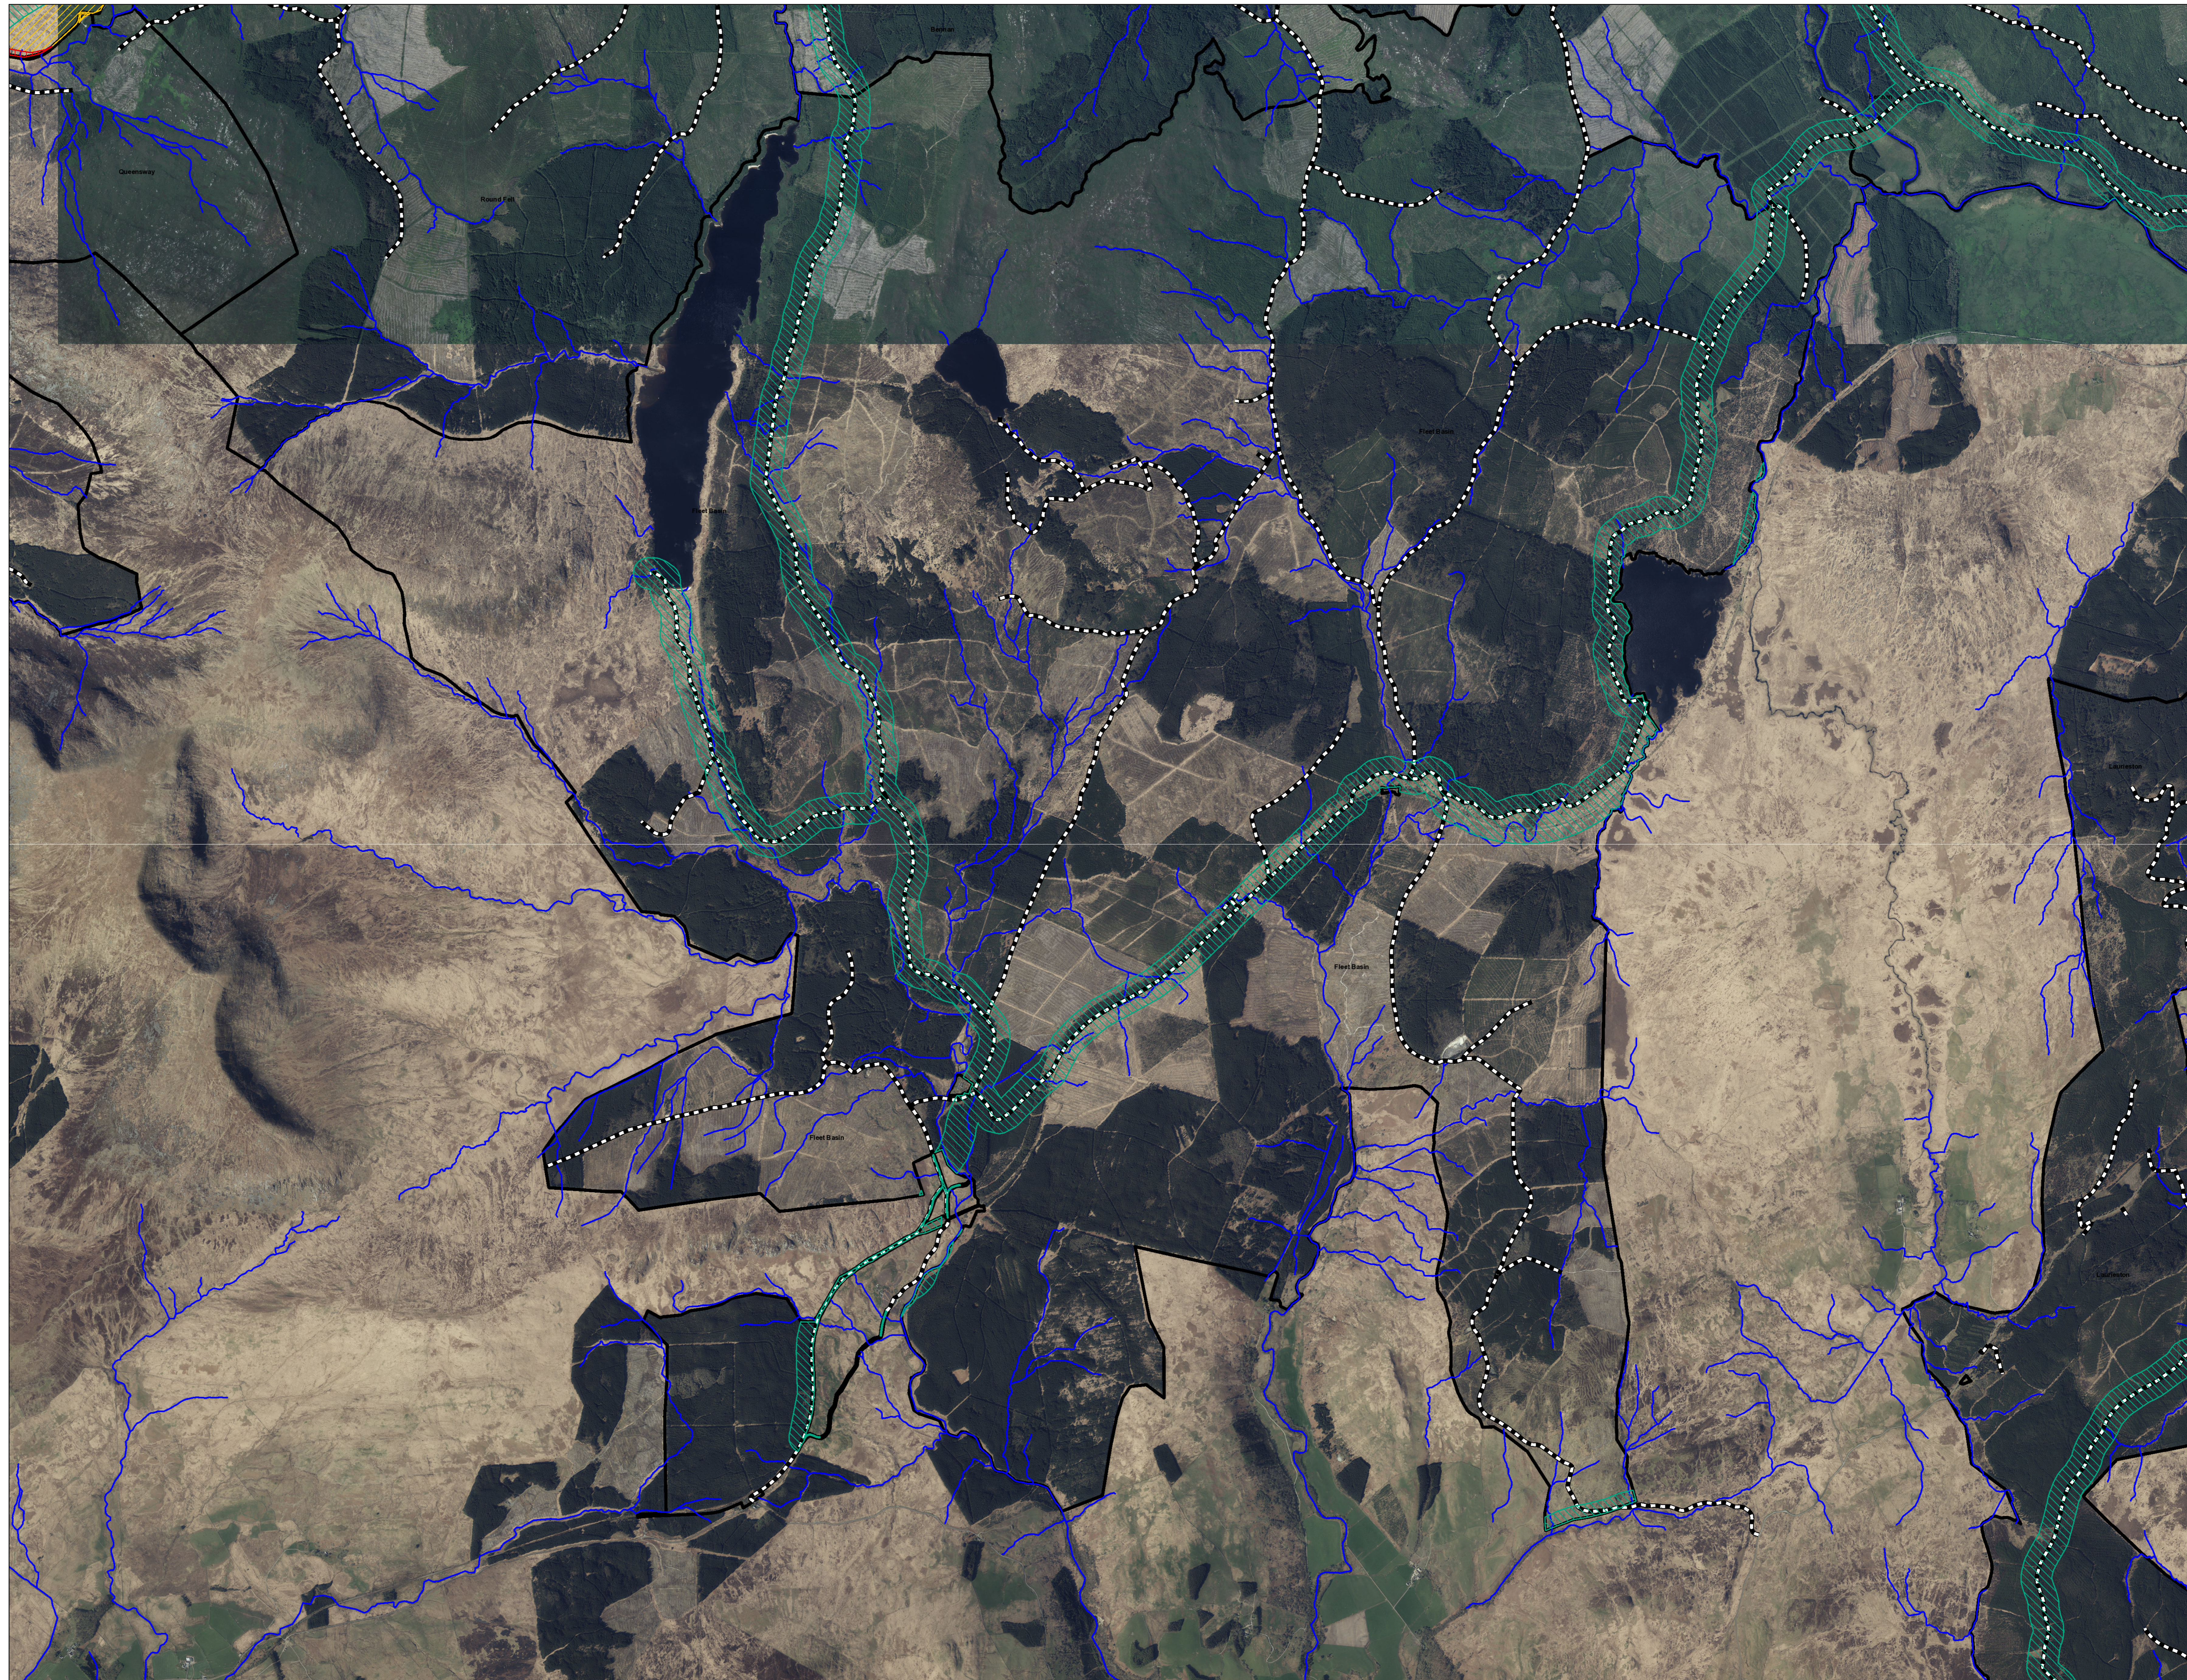

### Fleet Basin-VisitorZonesMap13

Author: Stephen Stables

Scale @ A0: 1:15,000

Date: 09/05/2023

#### Legend

##### Visitor Zones (Scot.)

-  Interactive zone - Buffer around trail
-  Passive zone - Key views / backdrop from trail
-  Welcome zone - Key arrival or destination point

##### Forest Roads

-  Forest Roads
-  Watercourses
-  Blocks

Reproduced by permission of Ordnance Survey on behalf of HMSO.  
© Crown copyright and database right 2023. All rights reserved.  
Ordnance Survey Licence number 100024925.  
© Getmapping Plc and Bluesky International Limited 2023.