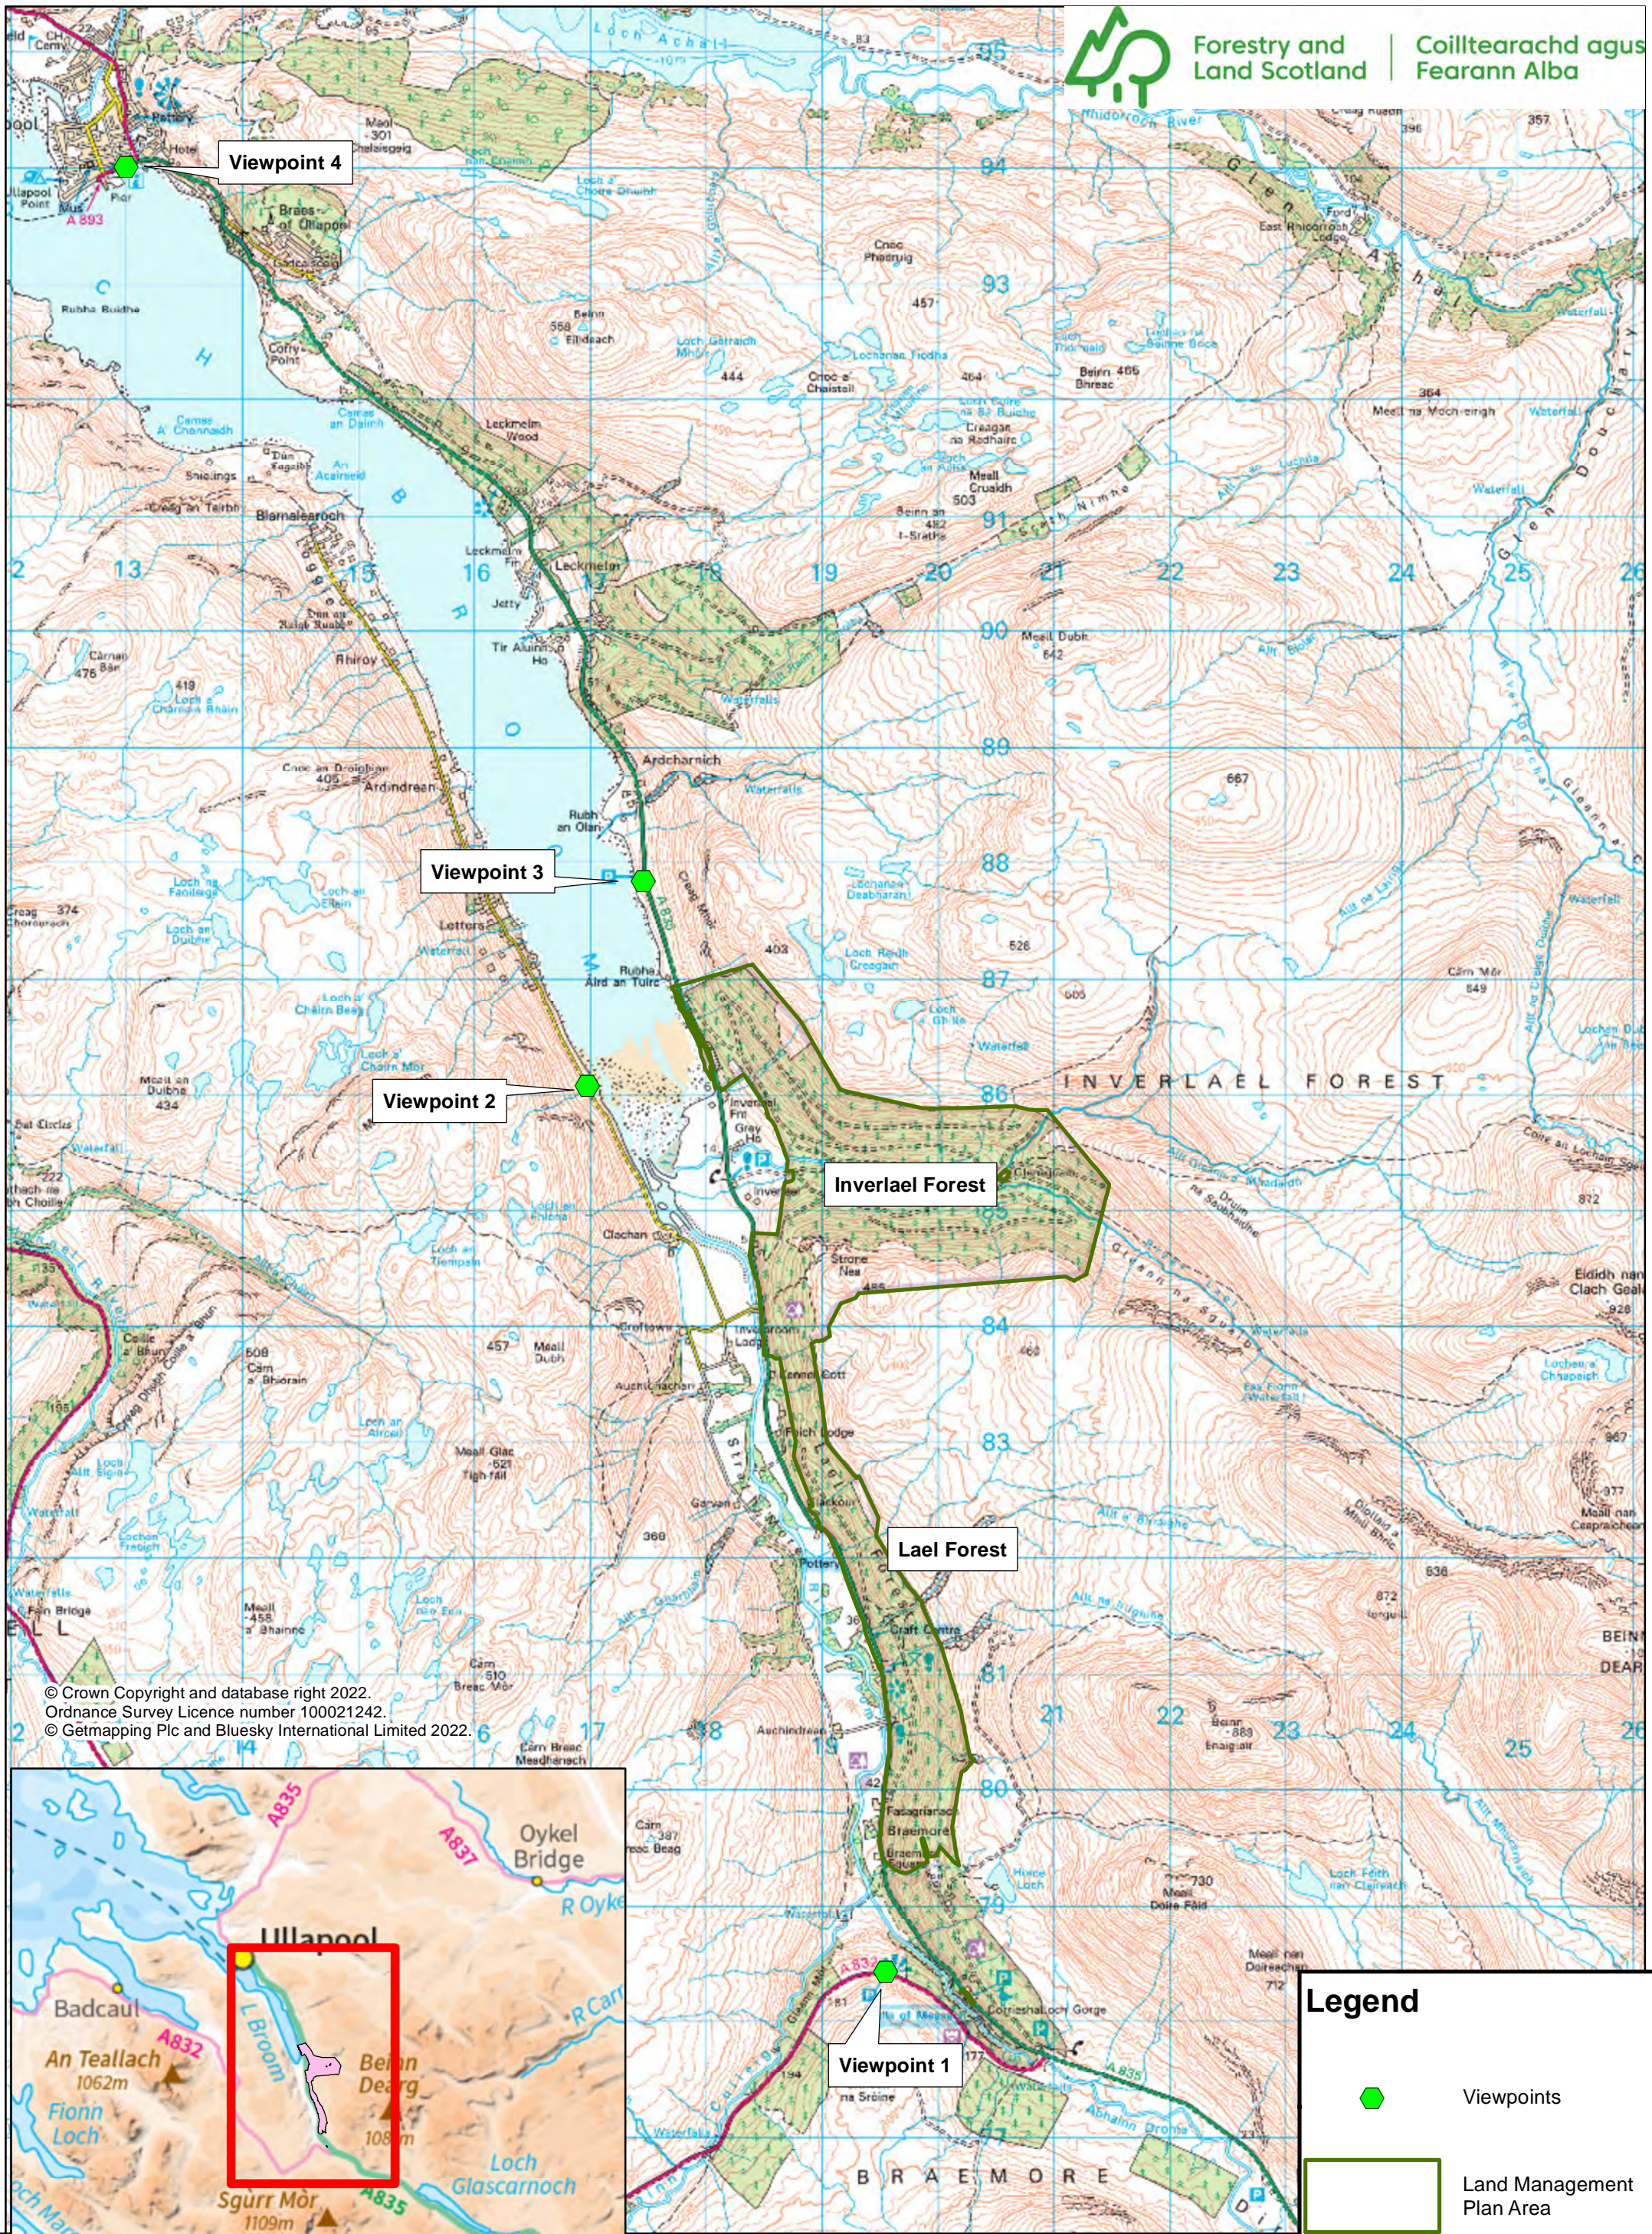

Forestry and Land Scotland

Coilltearachd agus Fearann Alba

© Crown Copyright and database right 2022.
Ordnance Survey Licence number 100021242.
© Getmapping Plc and Bluesky International Limited 2022.

Legend

Viewpoints

Land Management Plan Area

Map 1 - Location and Viewpoints Scale @ A3:1:50,000

Author: Eelco de Jong

Date: 10/06/2022

Scotland's National Forest Estate is responsibly managed to the UK Woodland Assurance Standard.