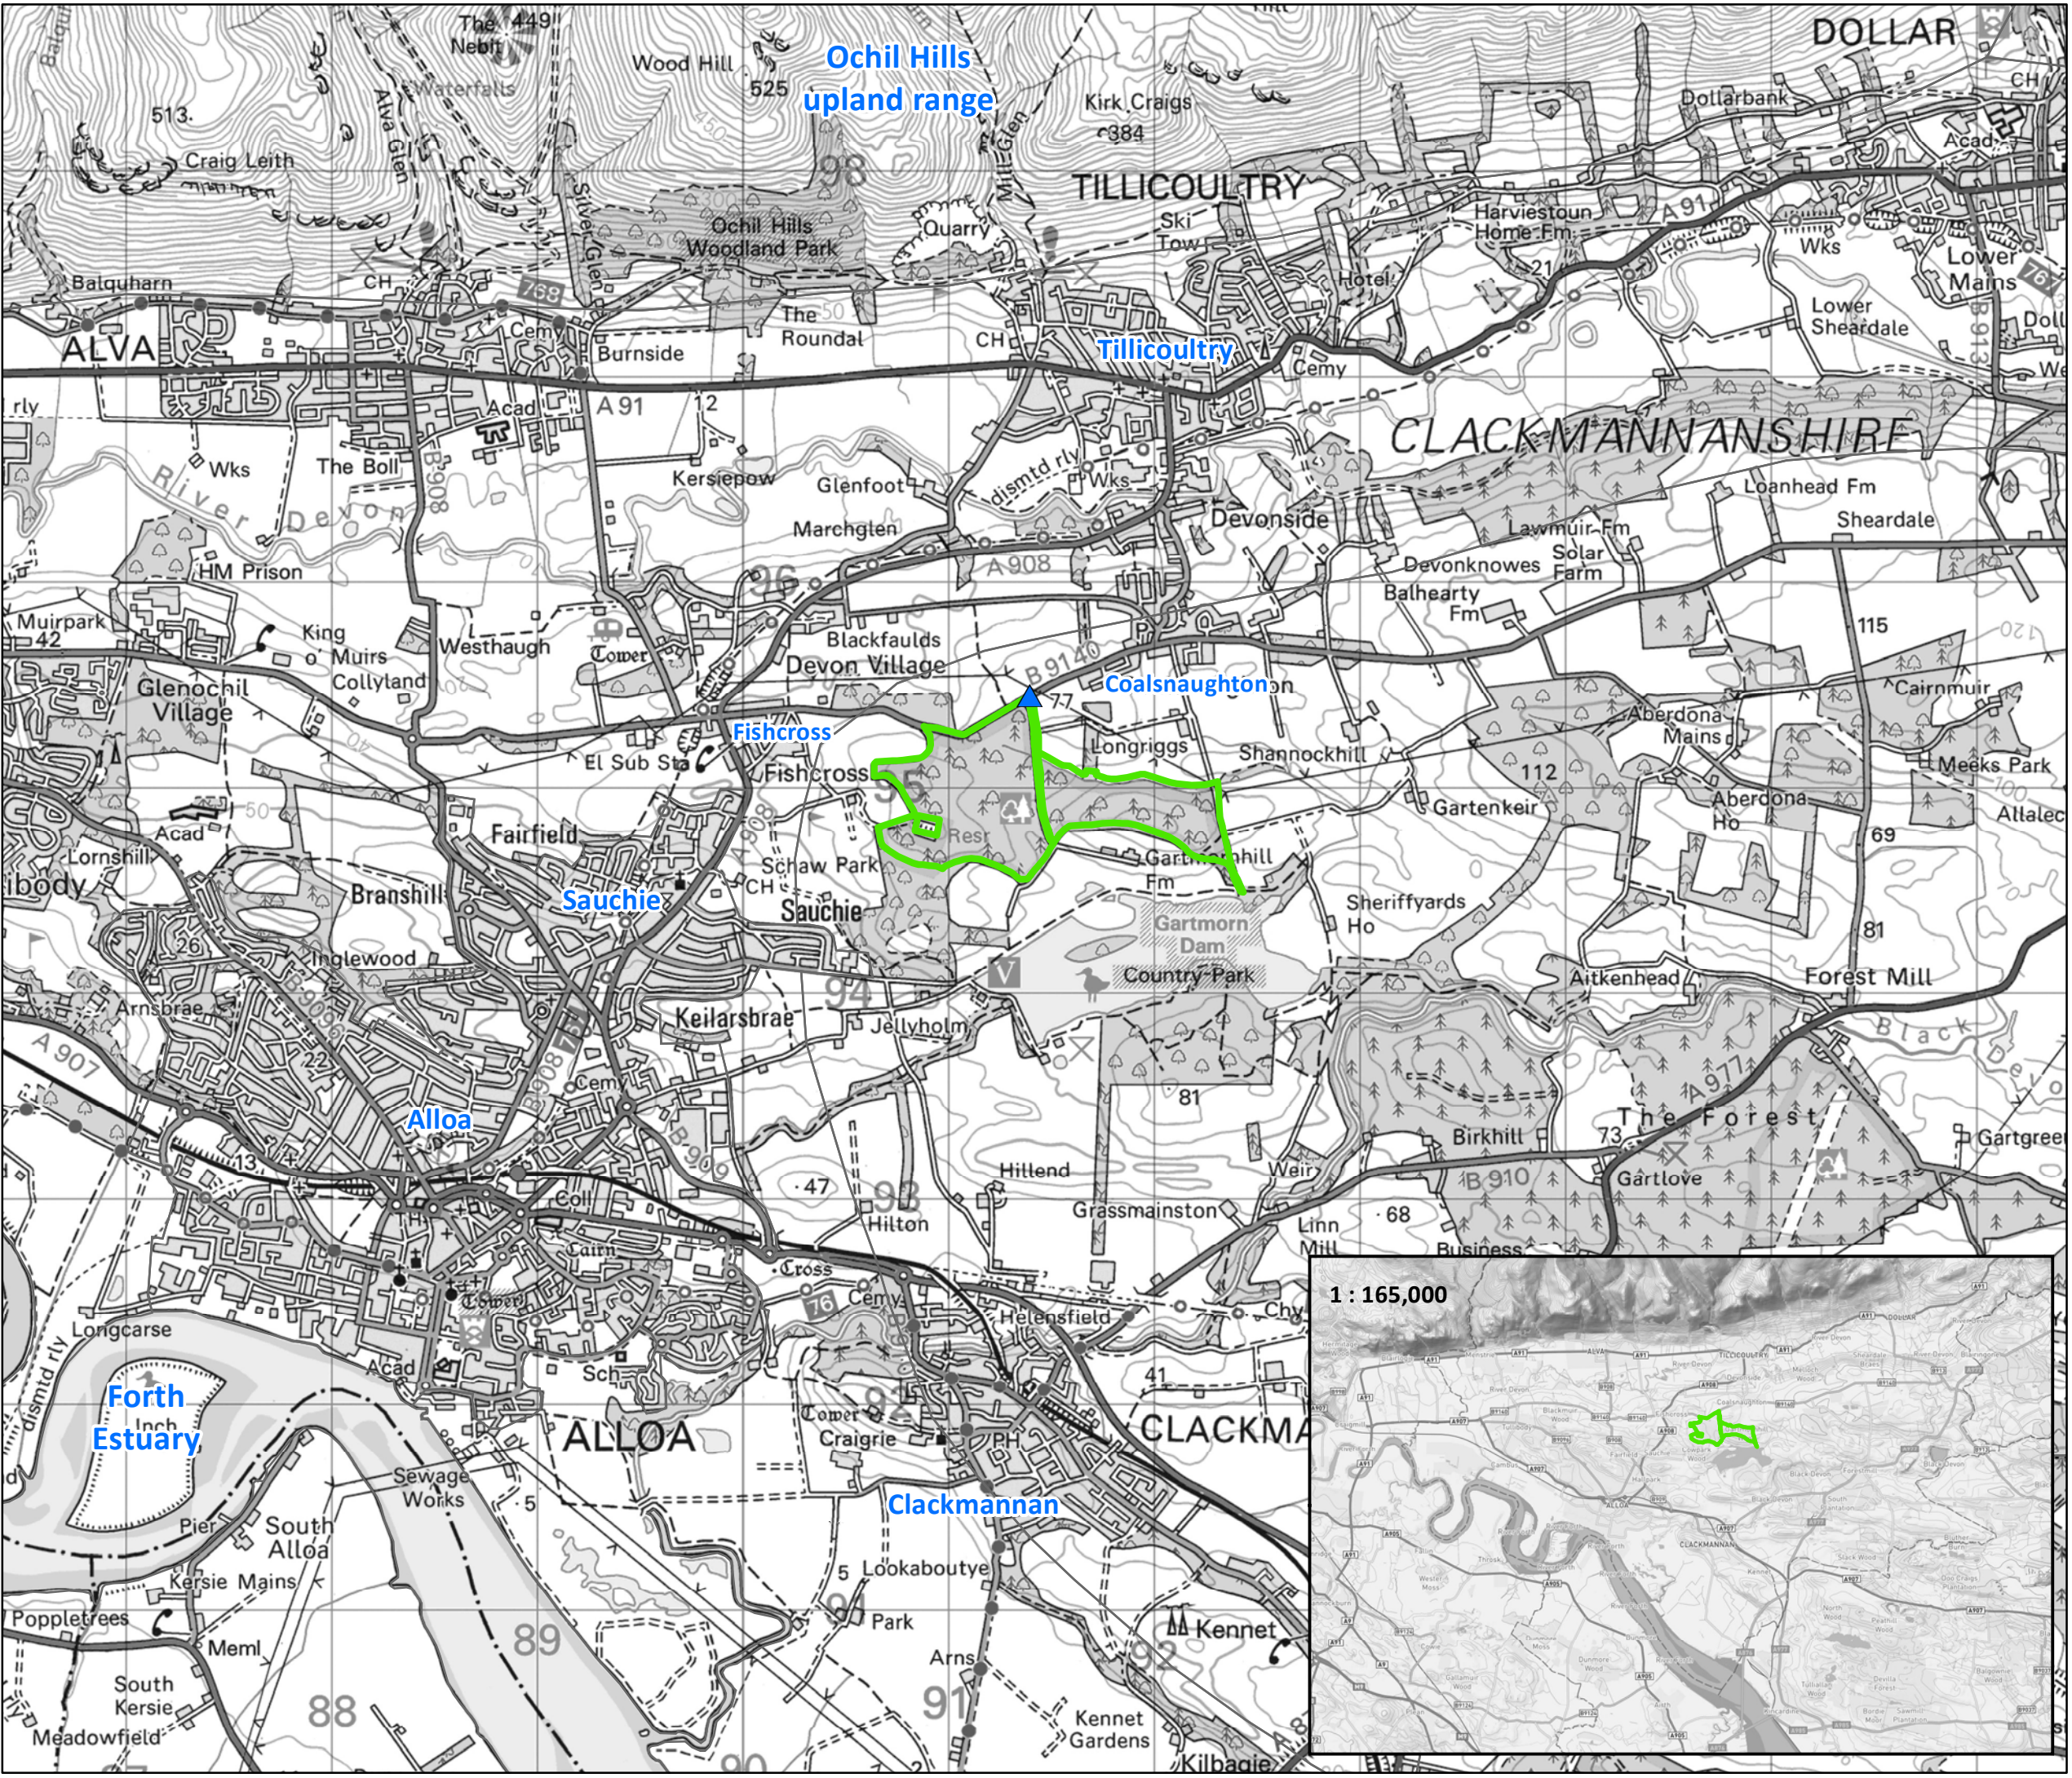

- Legend**
-  Gartmorn Land Management Plan Area
 -  Main Access NS 913 954

Reproduced by permission of Ordnance Survey on behalf of HMSO.
 © Crown copyright and database right [2023]. All rights reserved.
 Ordnance Survey Licence number [100021242].
 © Getmapping Plc and Bluesky International Limited 2023.