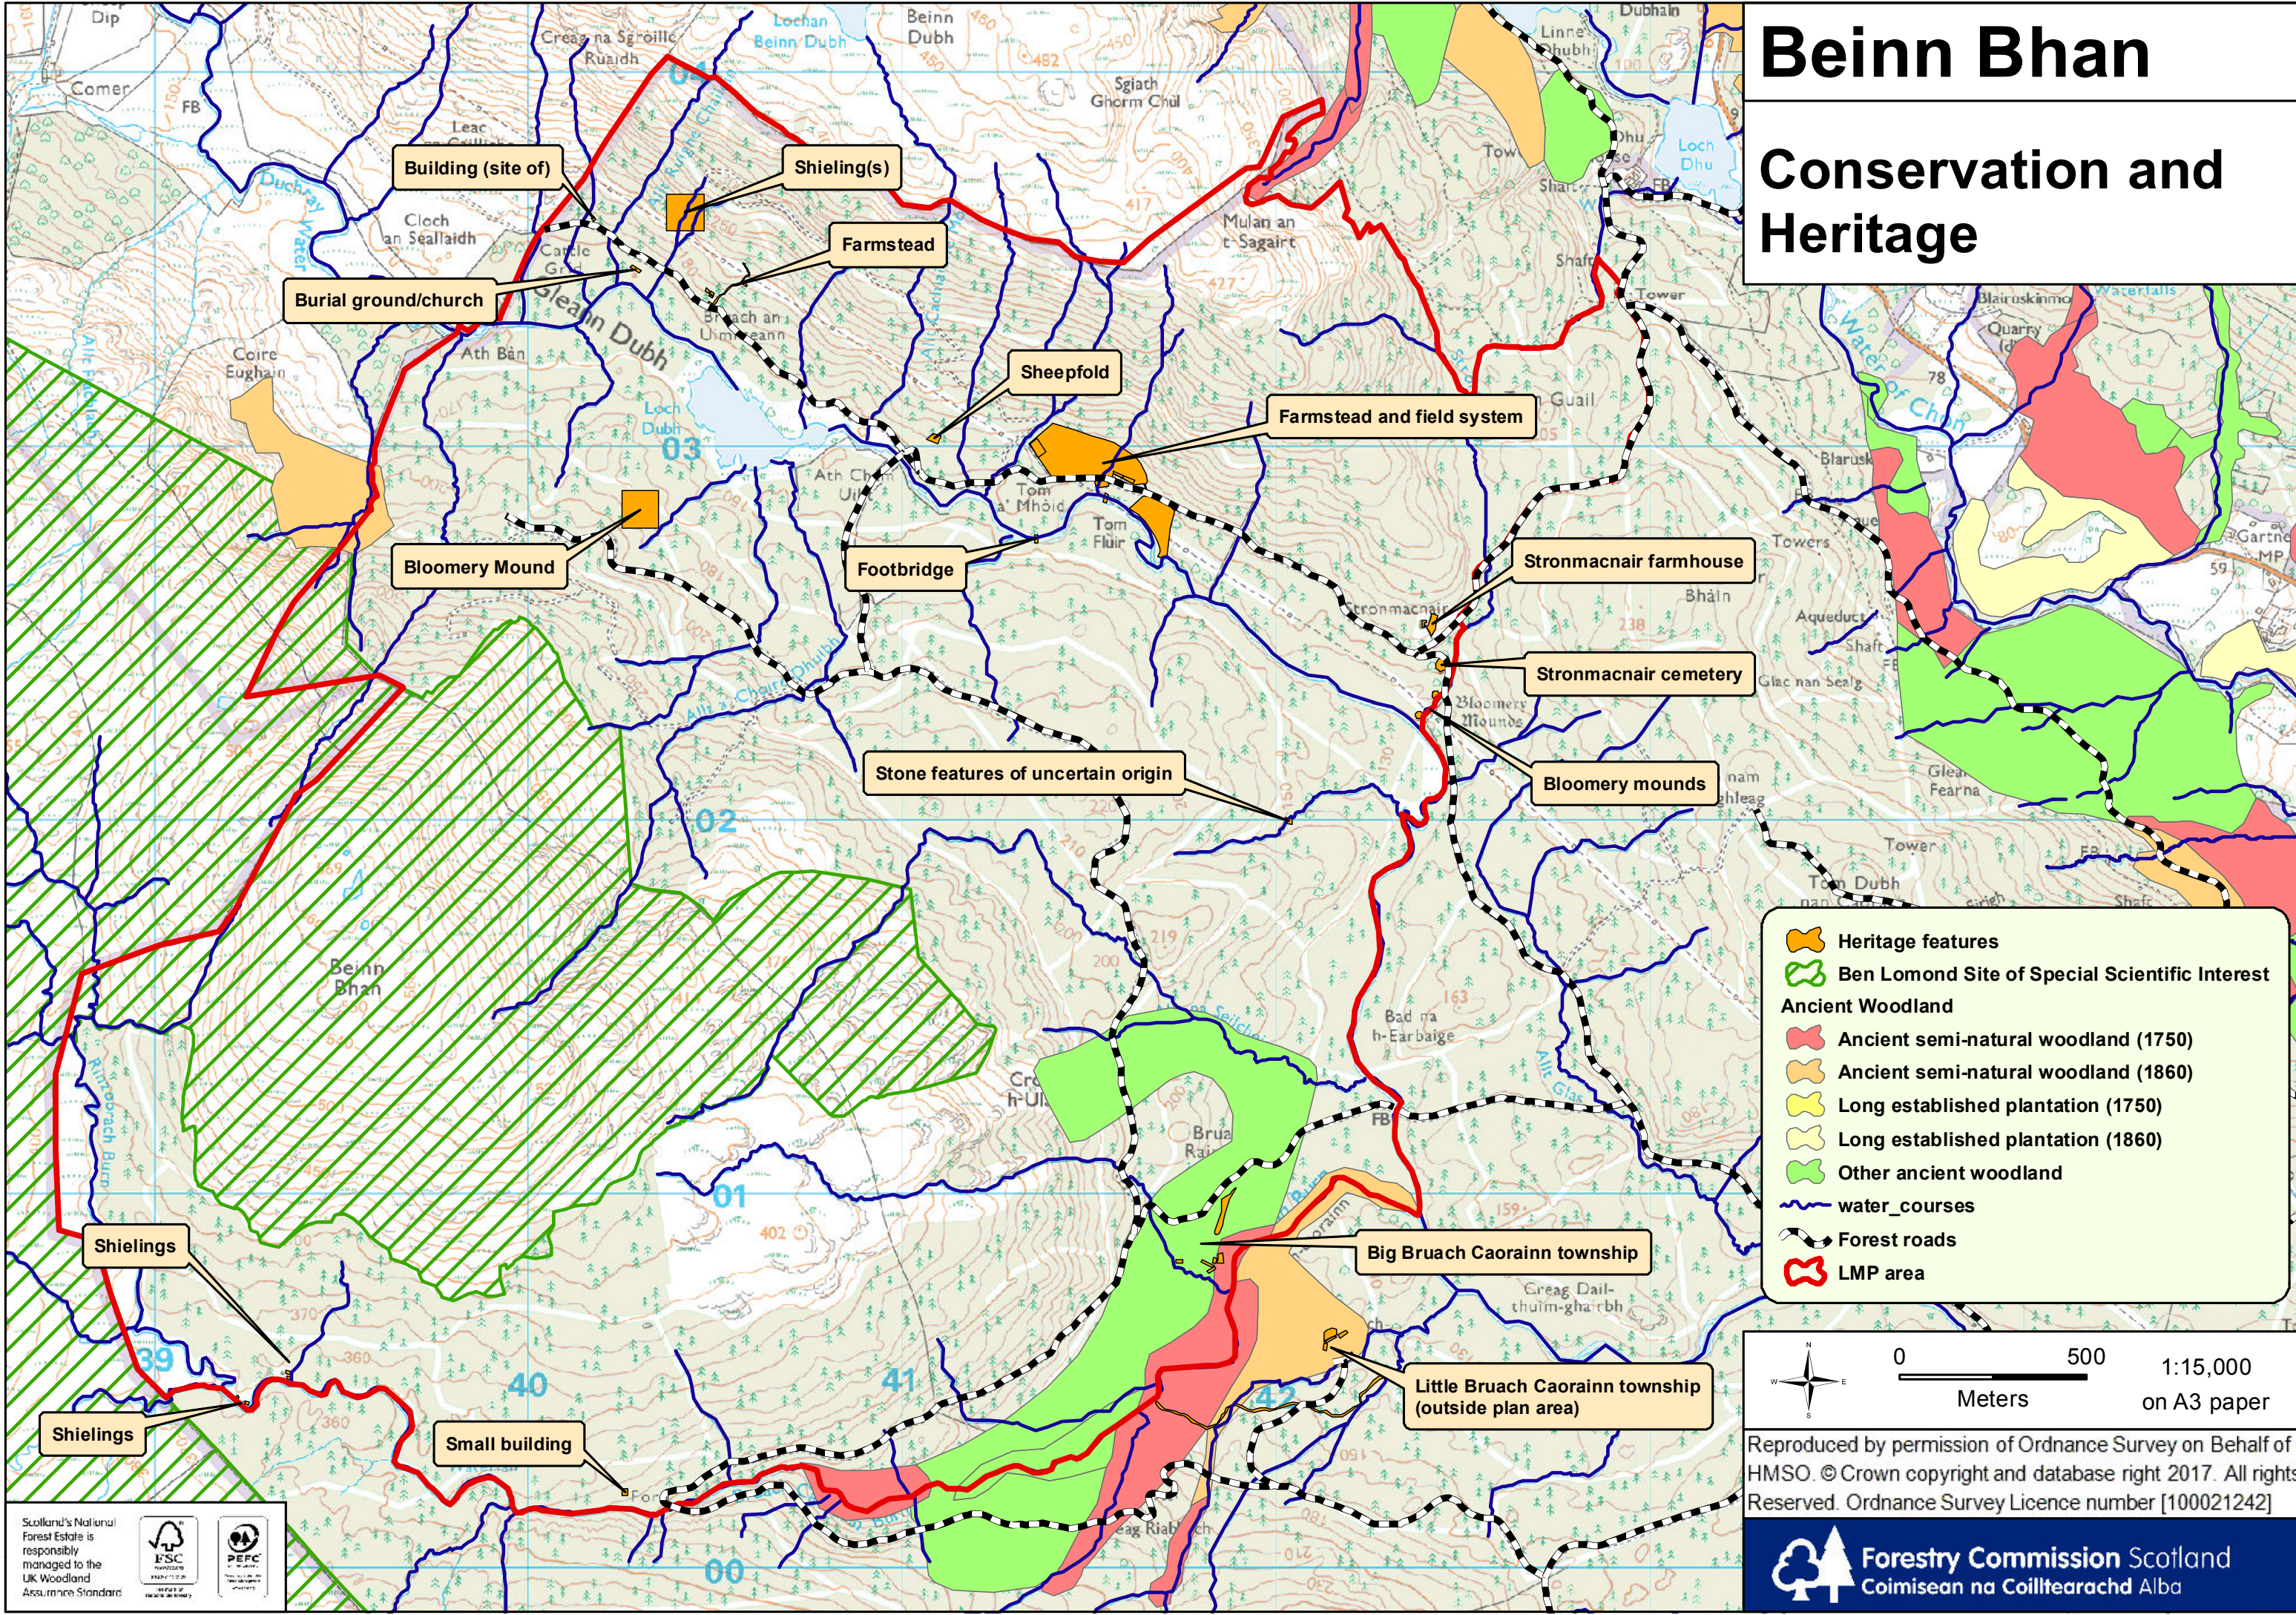

# Beinn Bhan

## Conservation and Heritage

Scotland's National Forest Estate is responsibly managed to the UK Woodland Assurance Standard

0 500 1:15,000 on A3 paper  
Meters

Reproduced by permission of Ordnance Survey on Behalf of HMSO. © Crown copyright and database right 2017. All rights Reserved. Ordnance Survey Licence number [100021242]