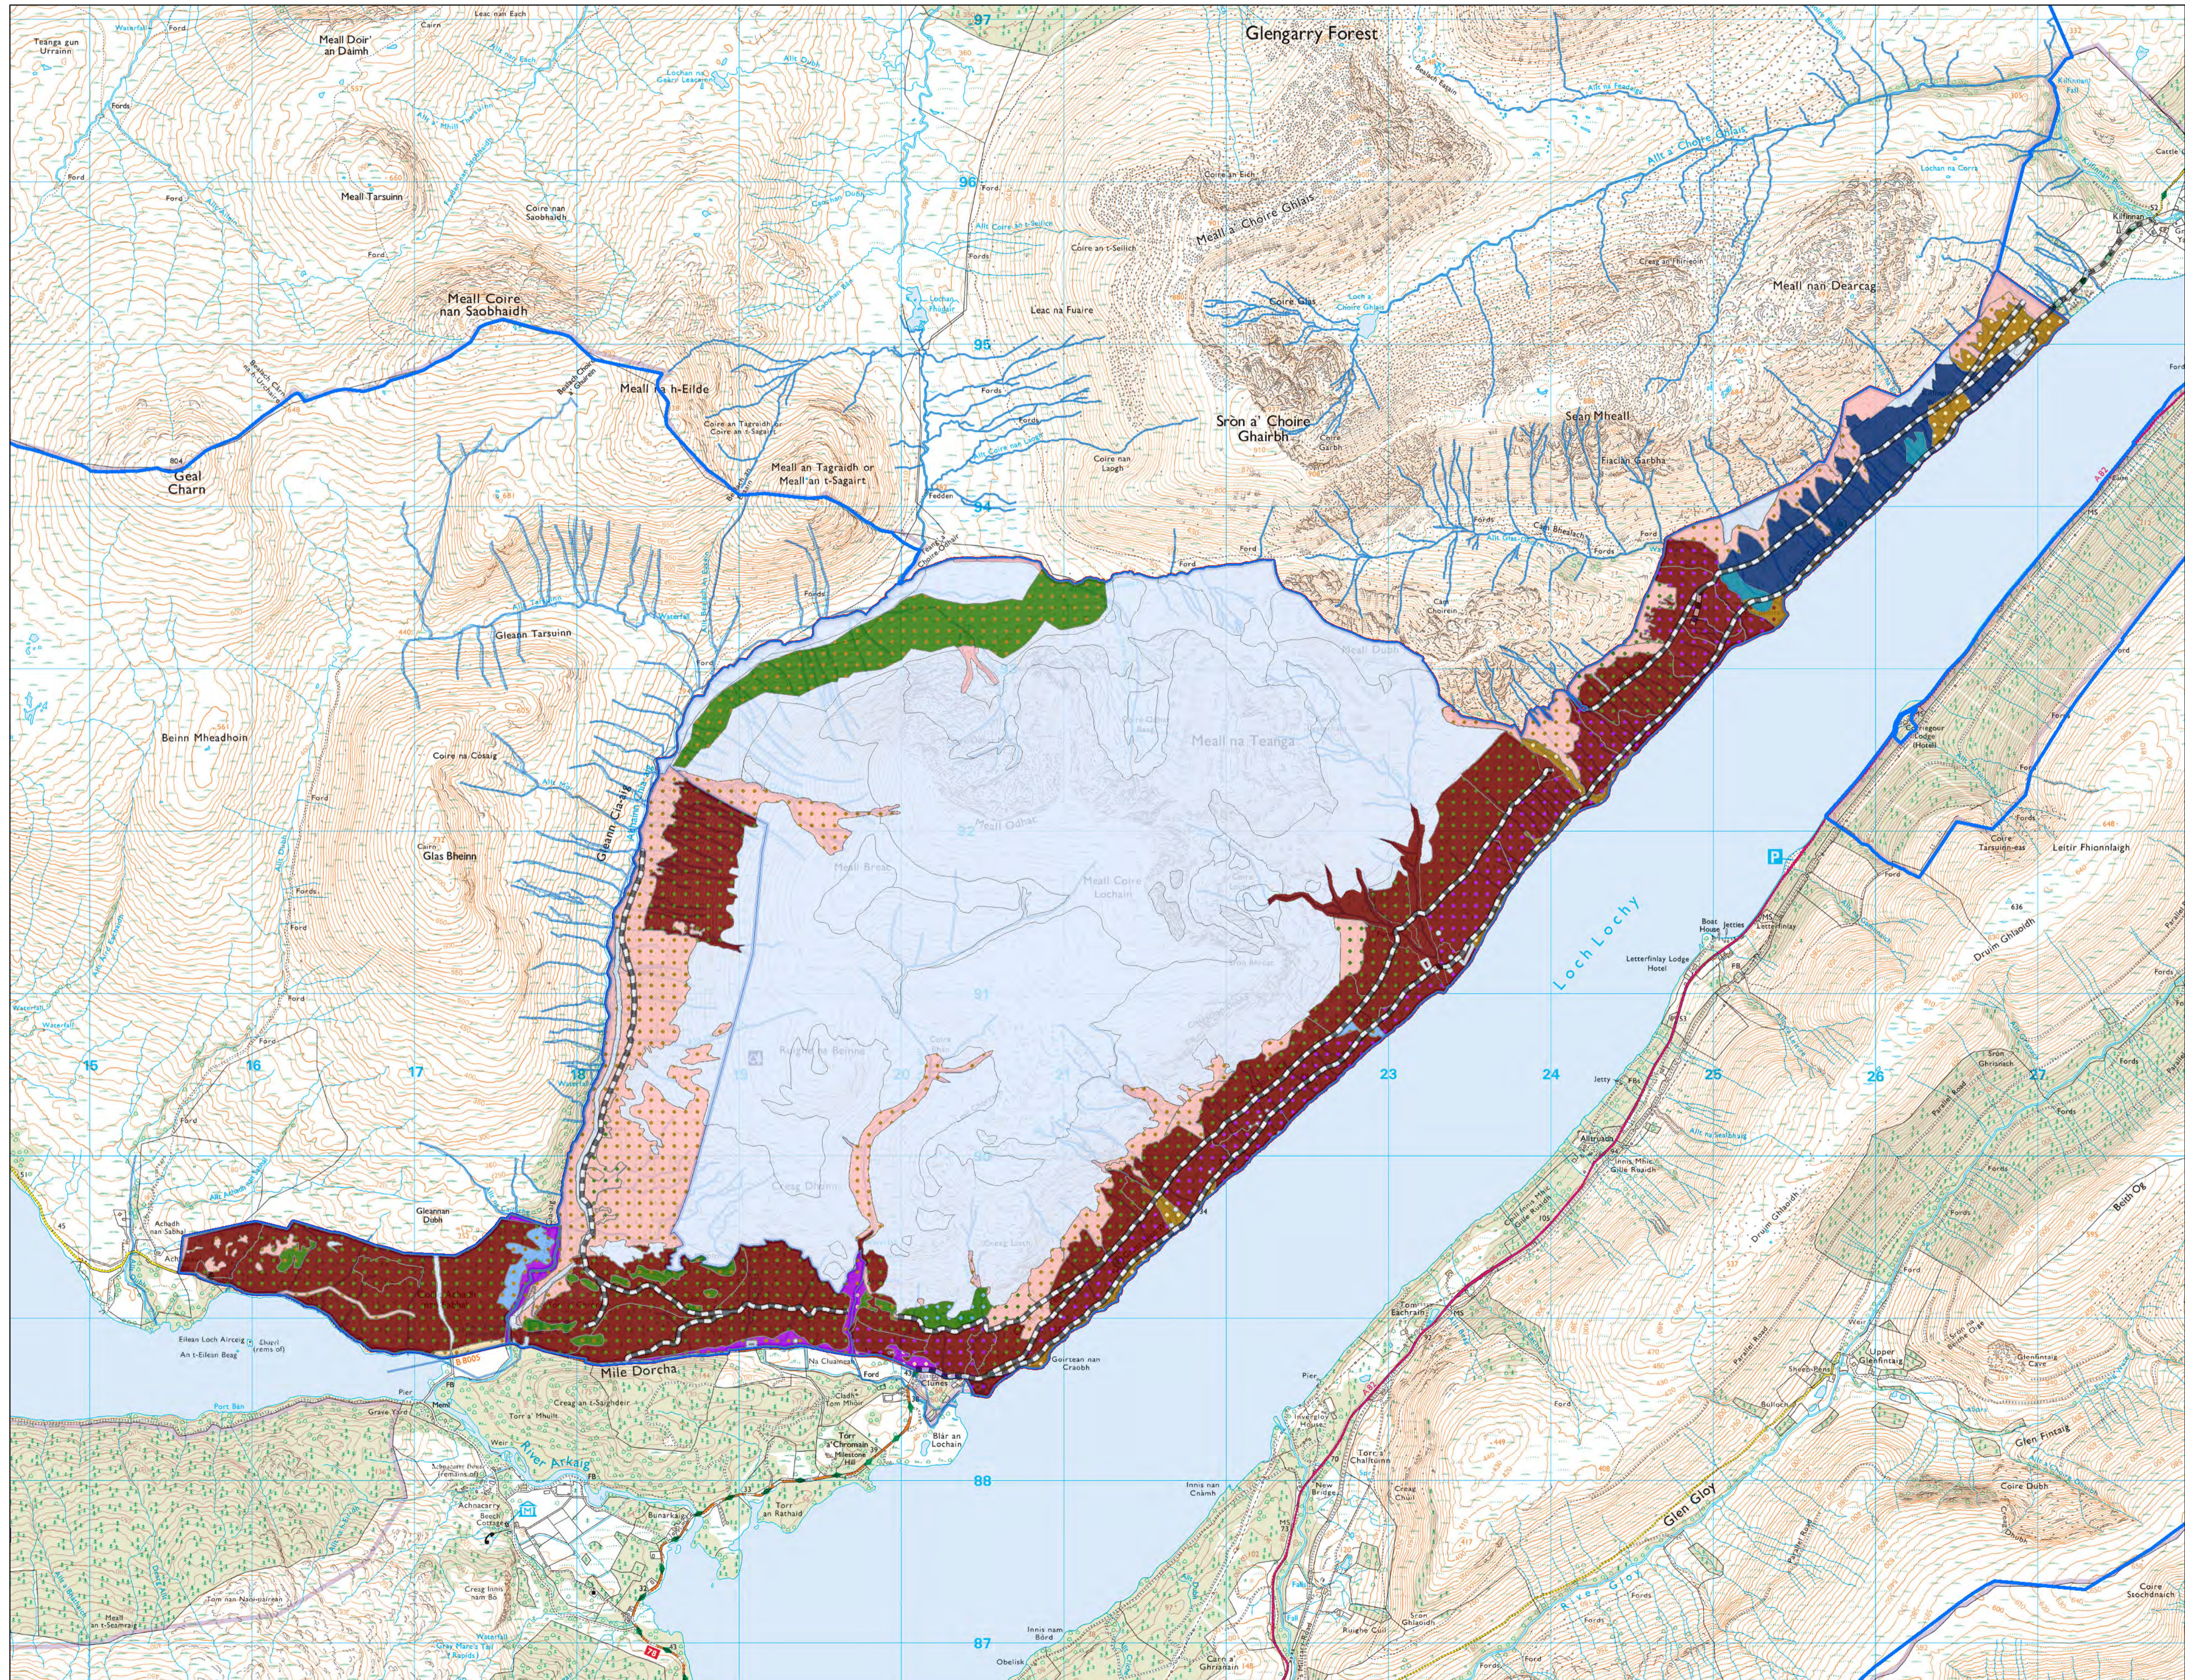

Future restock

Author: Catriona MacIannan

Scale @ A1: 1:20,000

Date: 14/05/2024

Restock Species Pure and Mixtures

- Ash
 - Beech
 - Birch
 - Douglas Fir
 - Larch
 - Lodgepole Pine
 - Norway Spruce
 - Oak
 - Native Mixed/Other Broadleaves
 - Other/Mixed Broadleaves
 - Other/Mixed Conifers
 - Scots Pine
 - Sitka Spruce
 - Open
- Species Mixture
- Main colour = Dominant species
 - Dots = Secondary species
 - Sitka spruce with Birch shown here

Reproduced by permission of Ordnance Survey on behalf of HMSO. © Crown copyright and database right 2024. All rights reserved. Ordnance Survey Licence number 10024925. © Bluesky International Ltd and Getmapping Plc 2024.

Scotland's national forests and land are responsibly managed to the UK Woodland Assurance Standard.