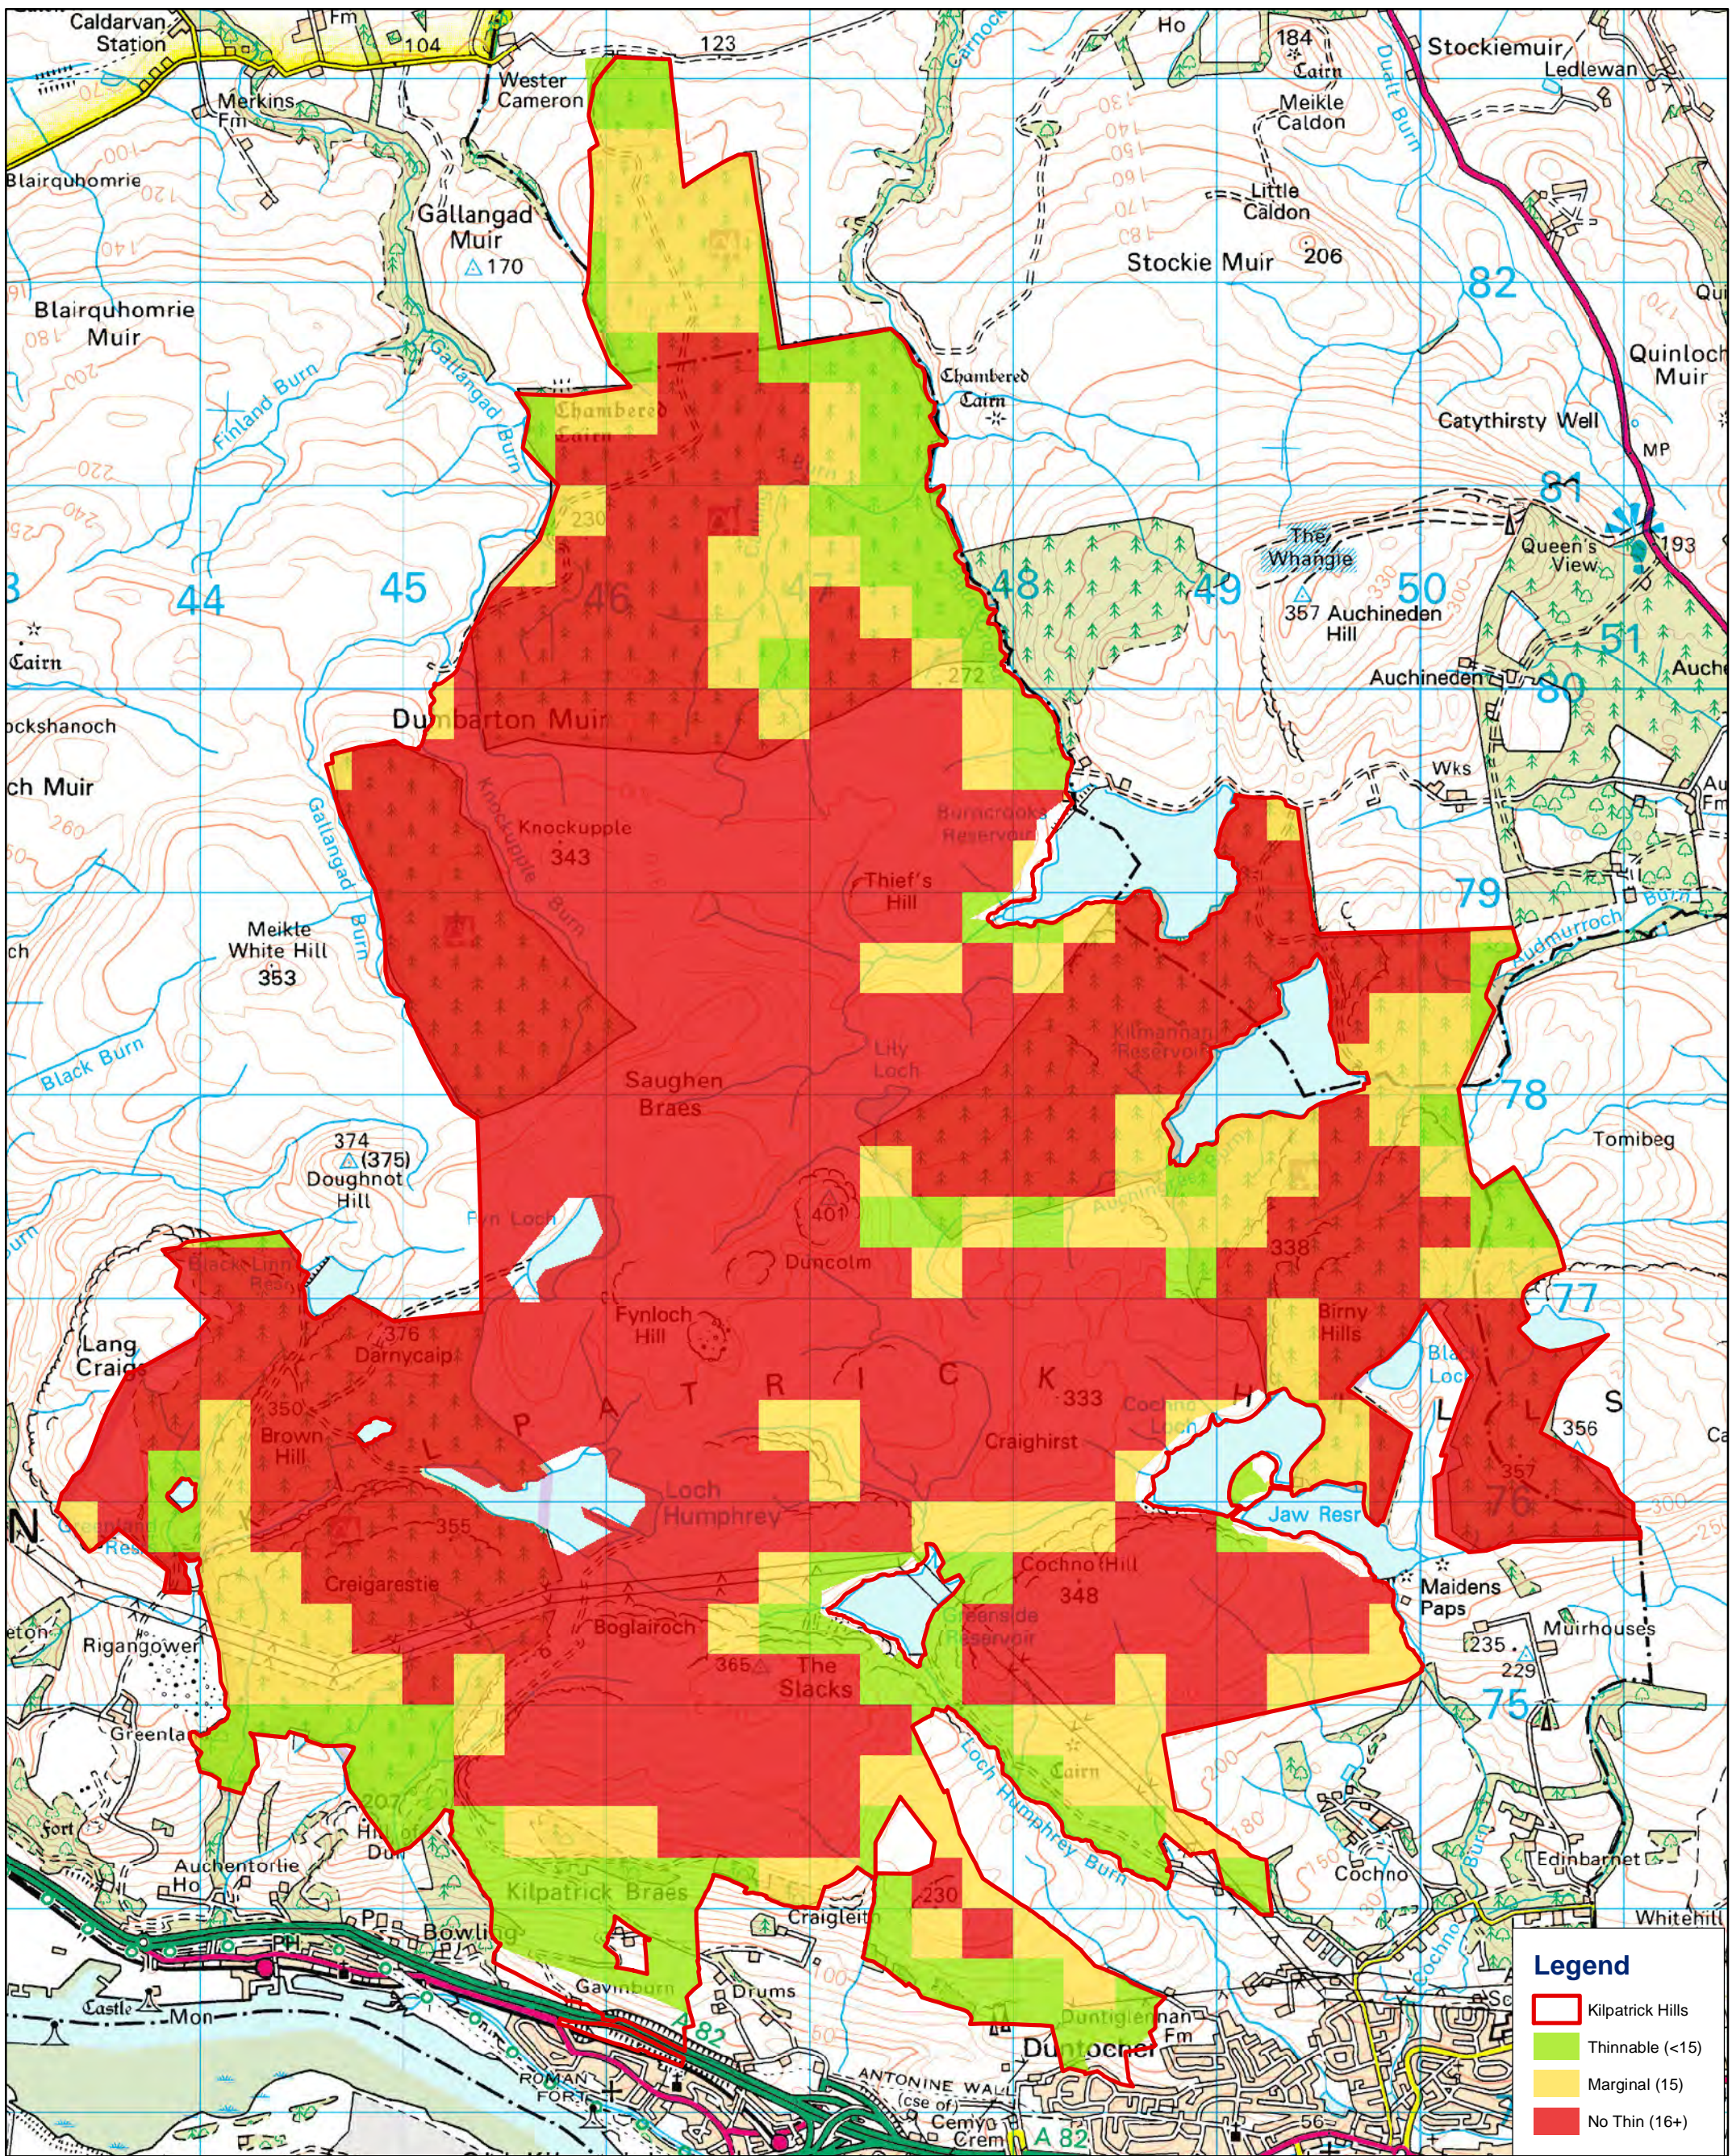

Legend

- Kilpatrick Hills
- Peat depth > 40cm

© Crown copyright and database right [2014]. All rights reserved. Ordnance Survey Licence number [100021242]

Scale: 1:30,000 @ A3

0 625 1,250 2,500 Metres

May 2014

Forestry Commission Scotland
Coimisean na Coilltearachd Alba

Kilpatrick Hills FDP
Scottish Lowlands Forest District

3.1.1 - Soil Moisture Regime

Legend

- Kilpatrick Hills
- Very poor
- Poor
- Medium
- Rich
- Very rich
- Carbonate

3.1.1 - Soil Nutrient Regime

© Crown copyright and database right [2014]. All rights reserved. Ordnance Survey Licence number [100021242]

Forestry Commission Scotland
Coimisean na Coilltearachd Alba

Kilpatrick Hills FDP
Scottish Lowlands Forest District

3.1.2 - Climate

Legend

- Kilpatrick Hills
- Thinnable (<15)
- Marginal (15)
- No Thin (16+)

© Crown copyright and database right [2014]. All rights reserved. Ordnance Survey Licence number [100021242]

Scale: 1:30,000 @ A3