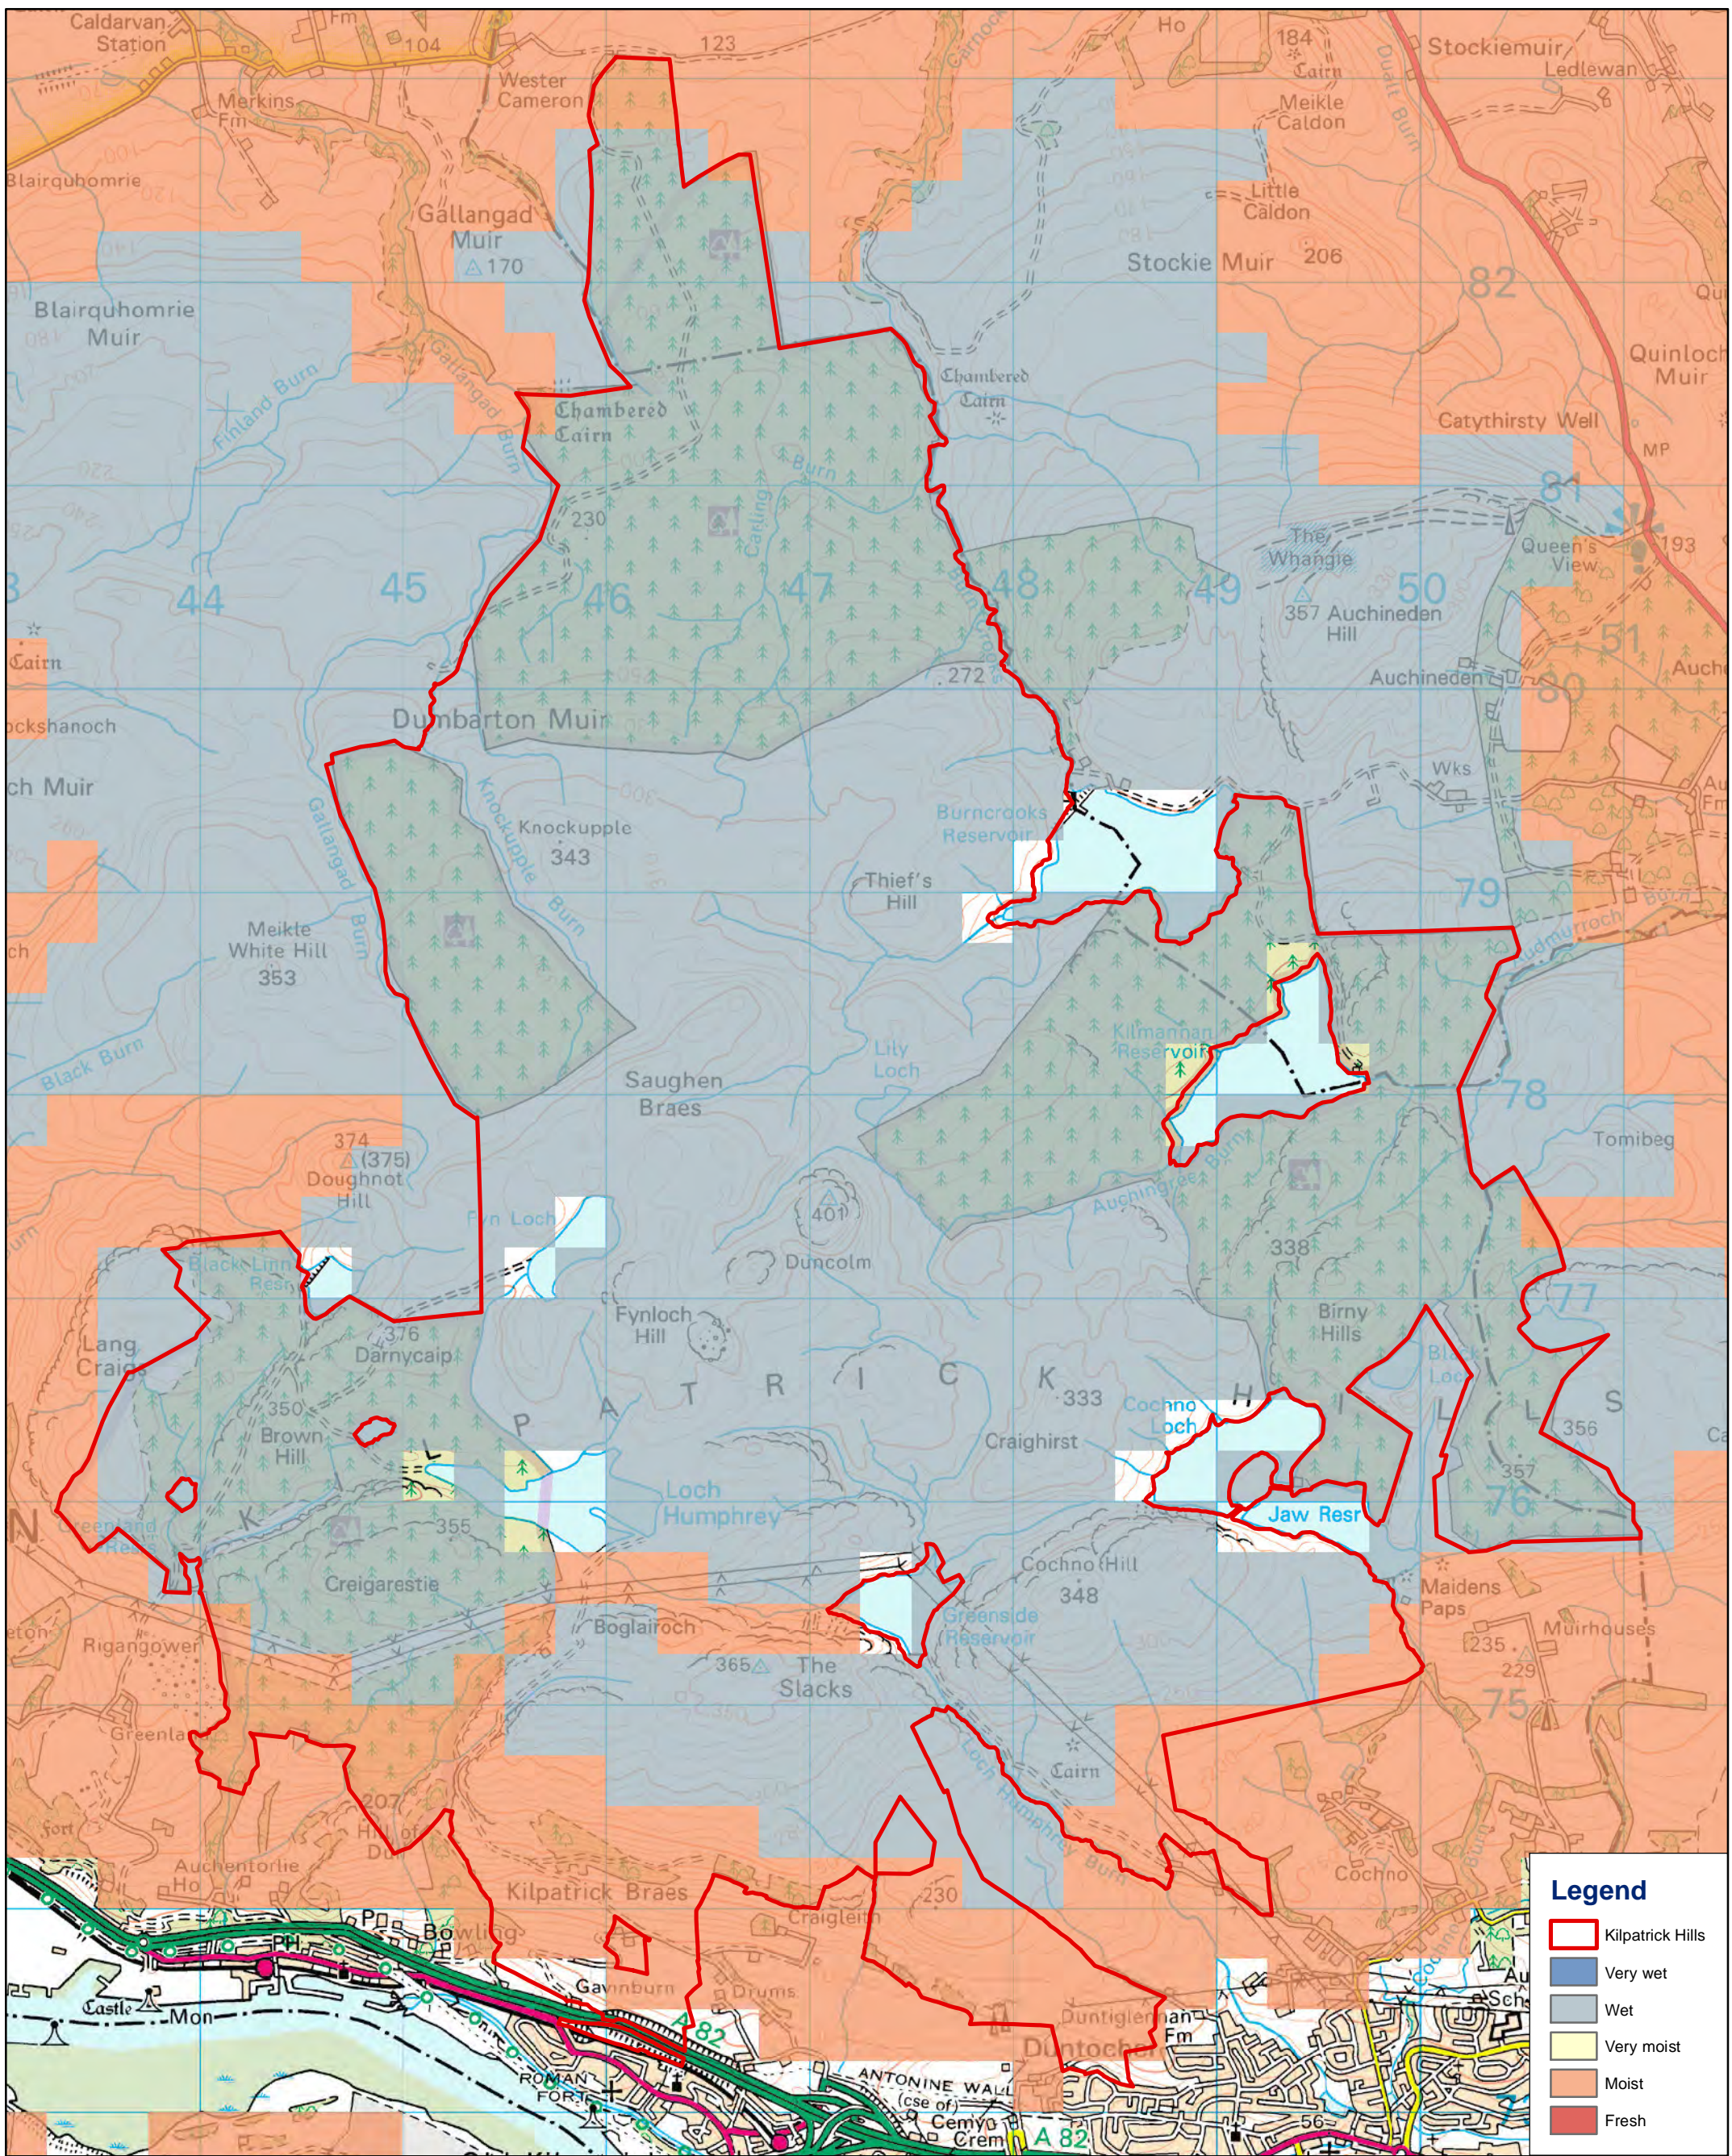

© Crown copyright and database right [2014]. All rights reserved. Ordnance Survey Licence number [100021242]