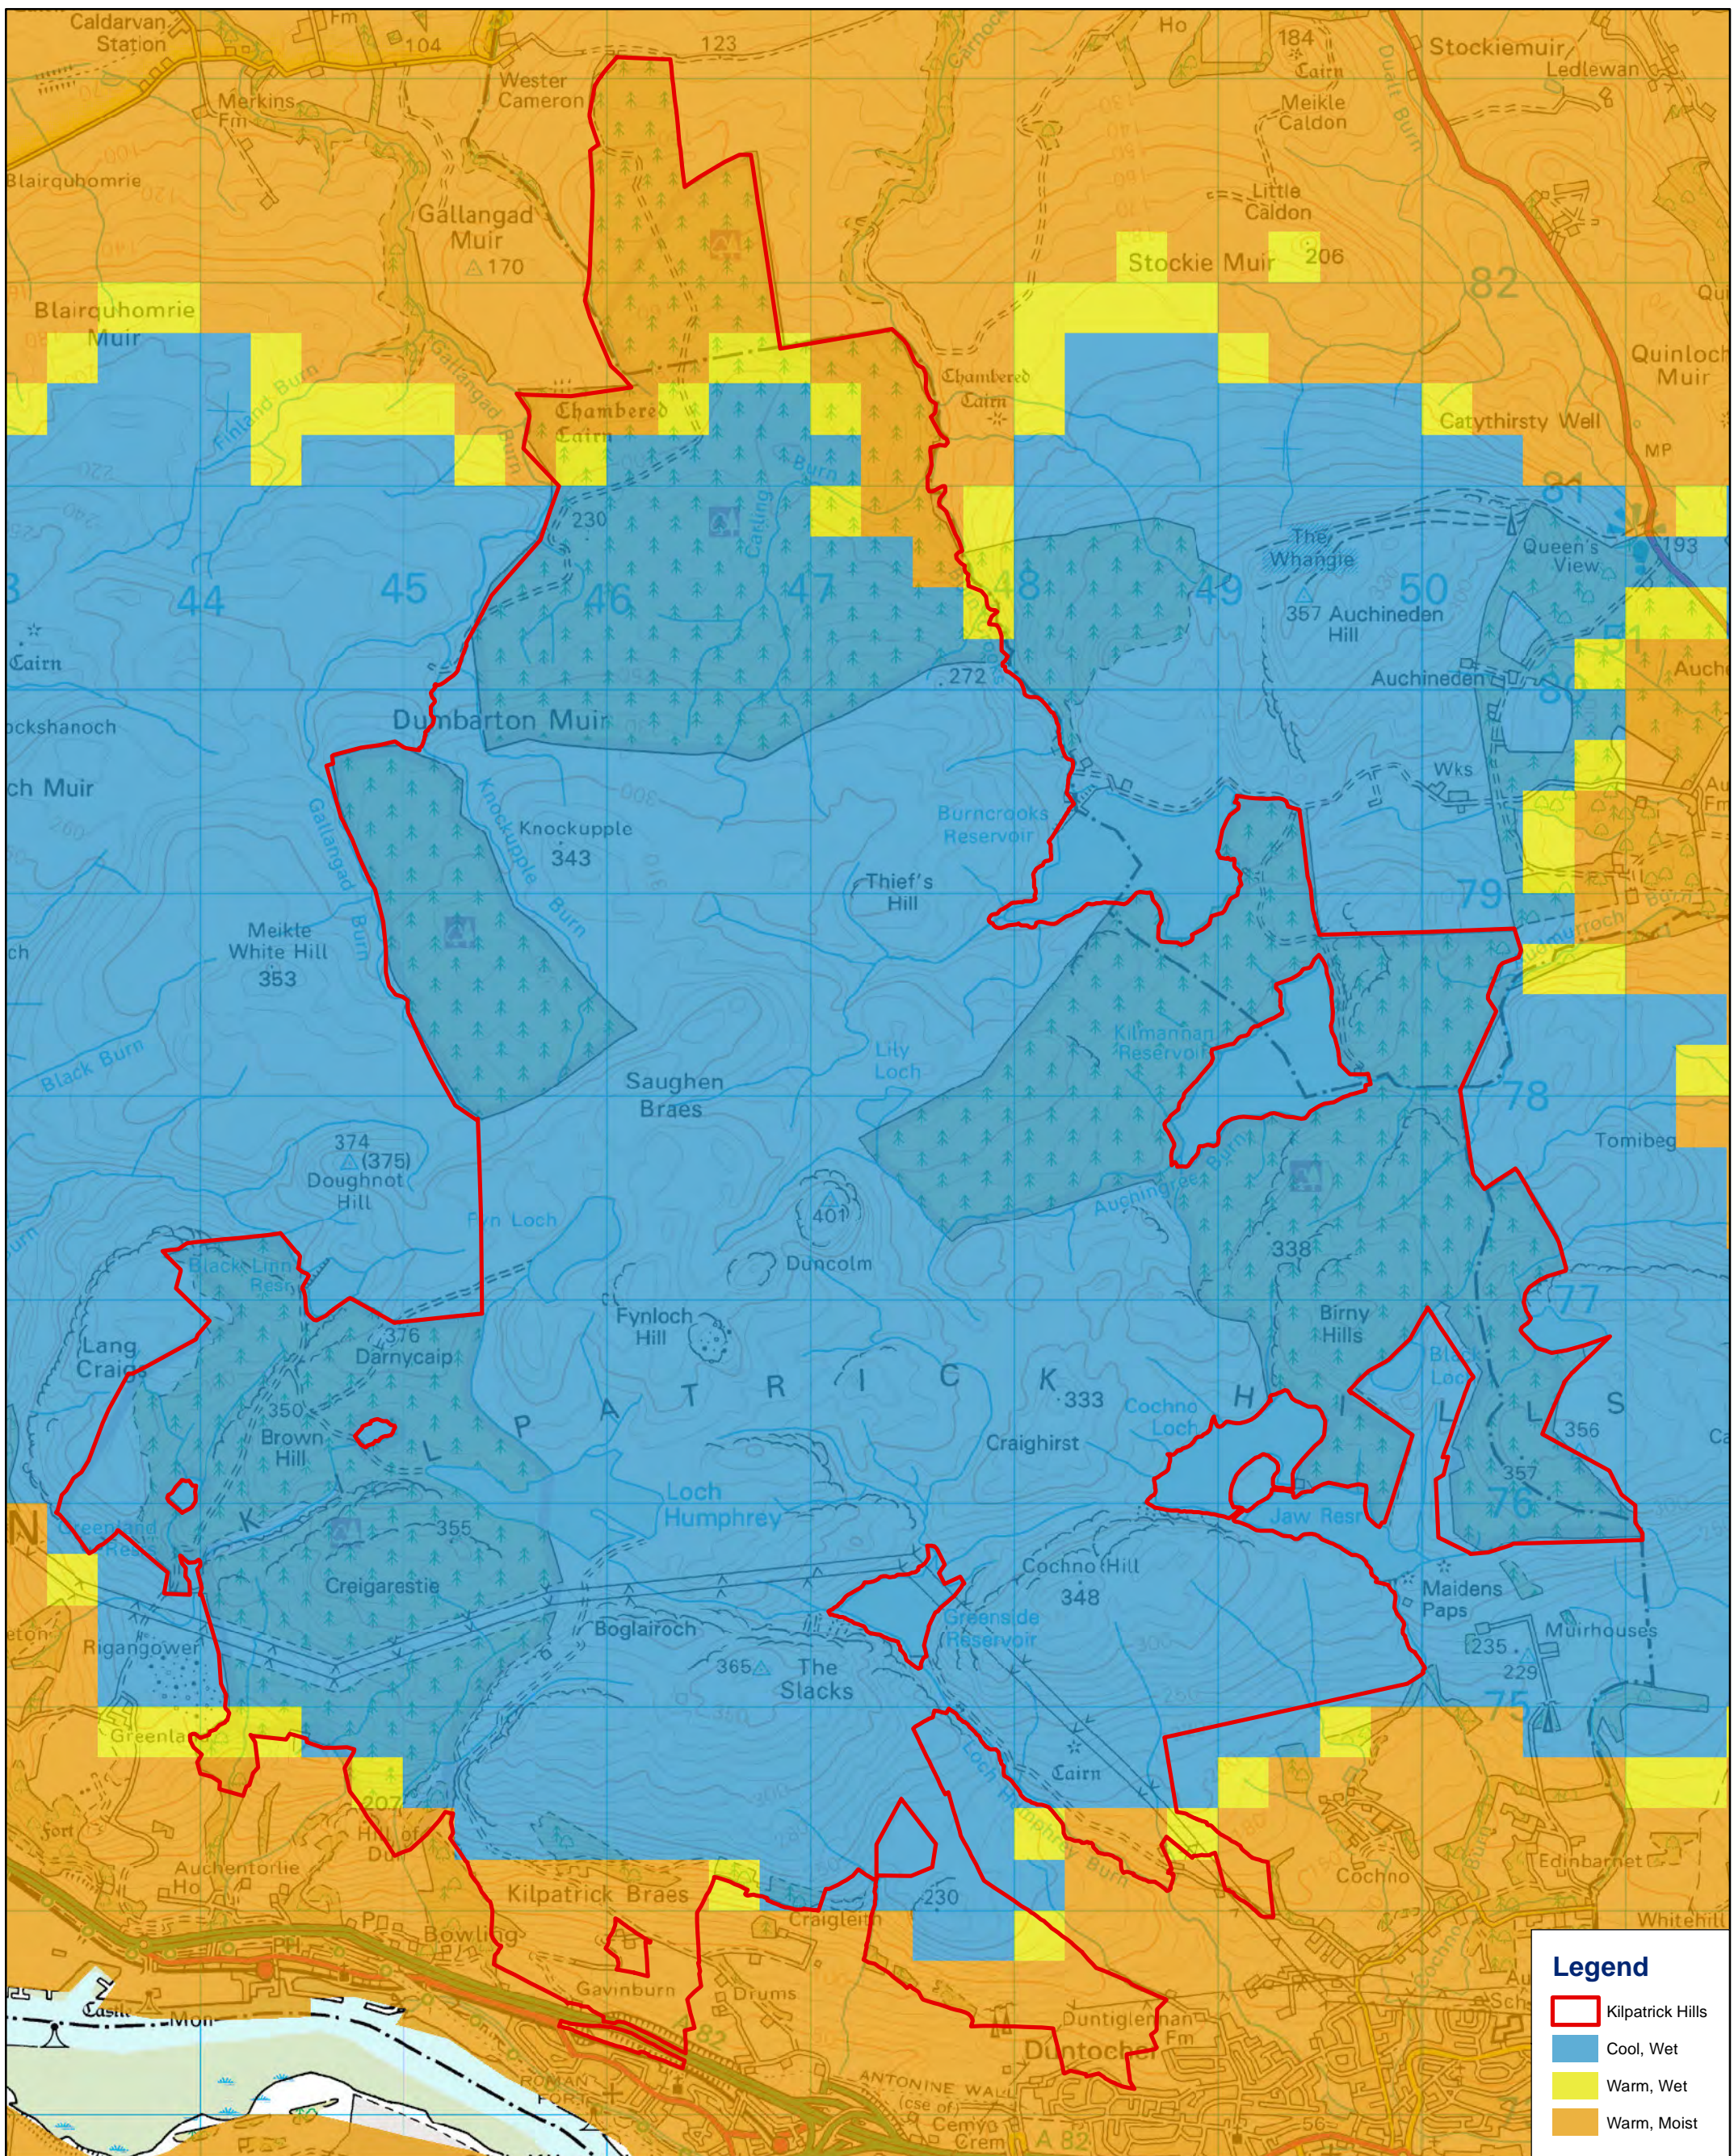

© Crown copyright and database right [2014]. All rights reserved. Ordnance Survey Licence number [100021242]