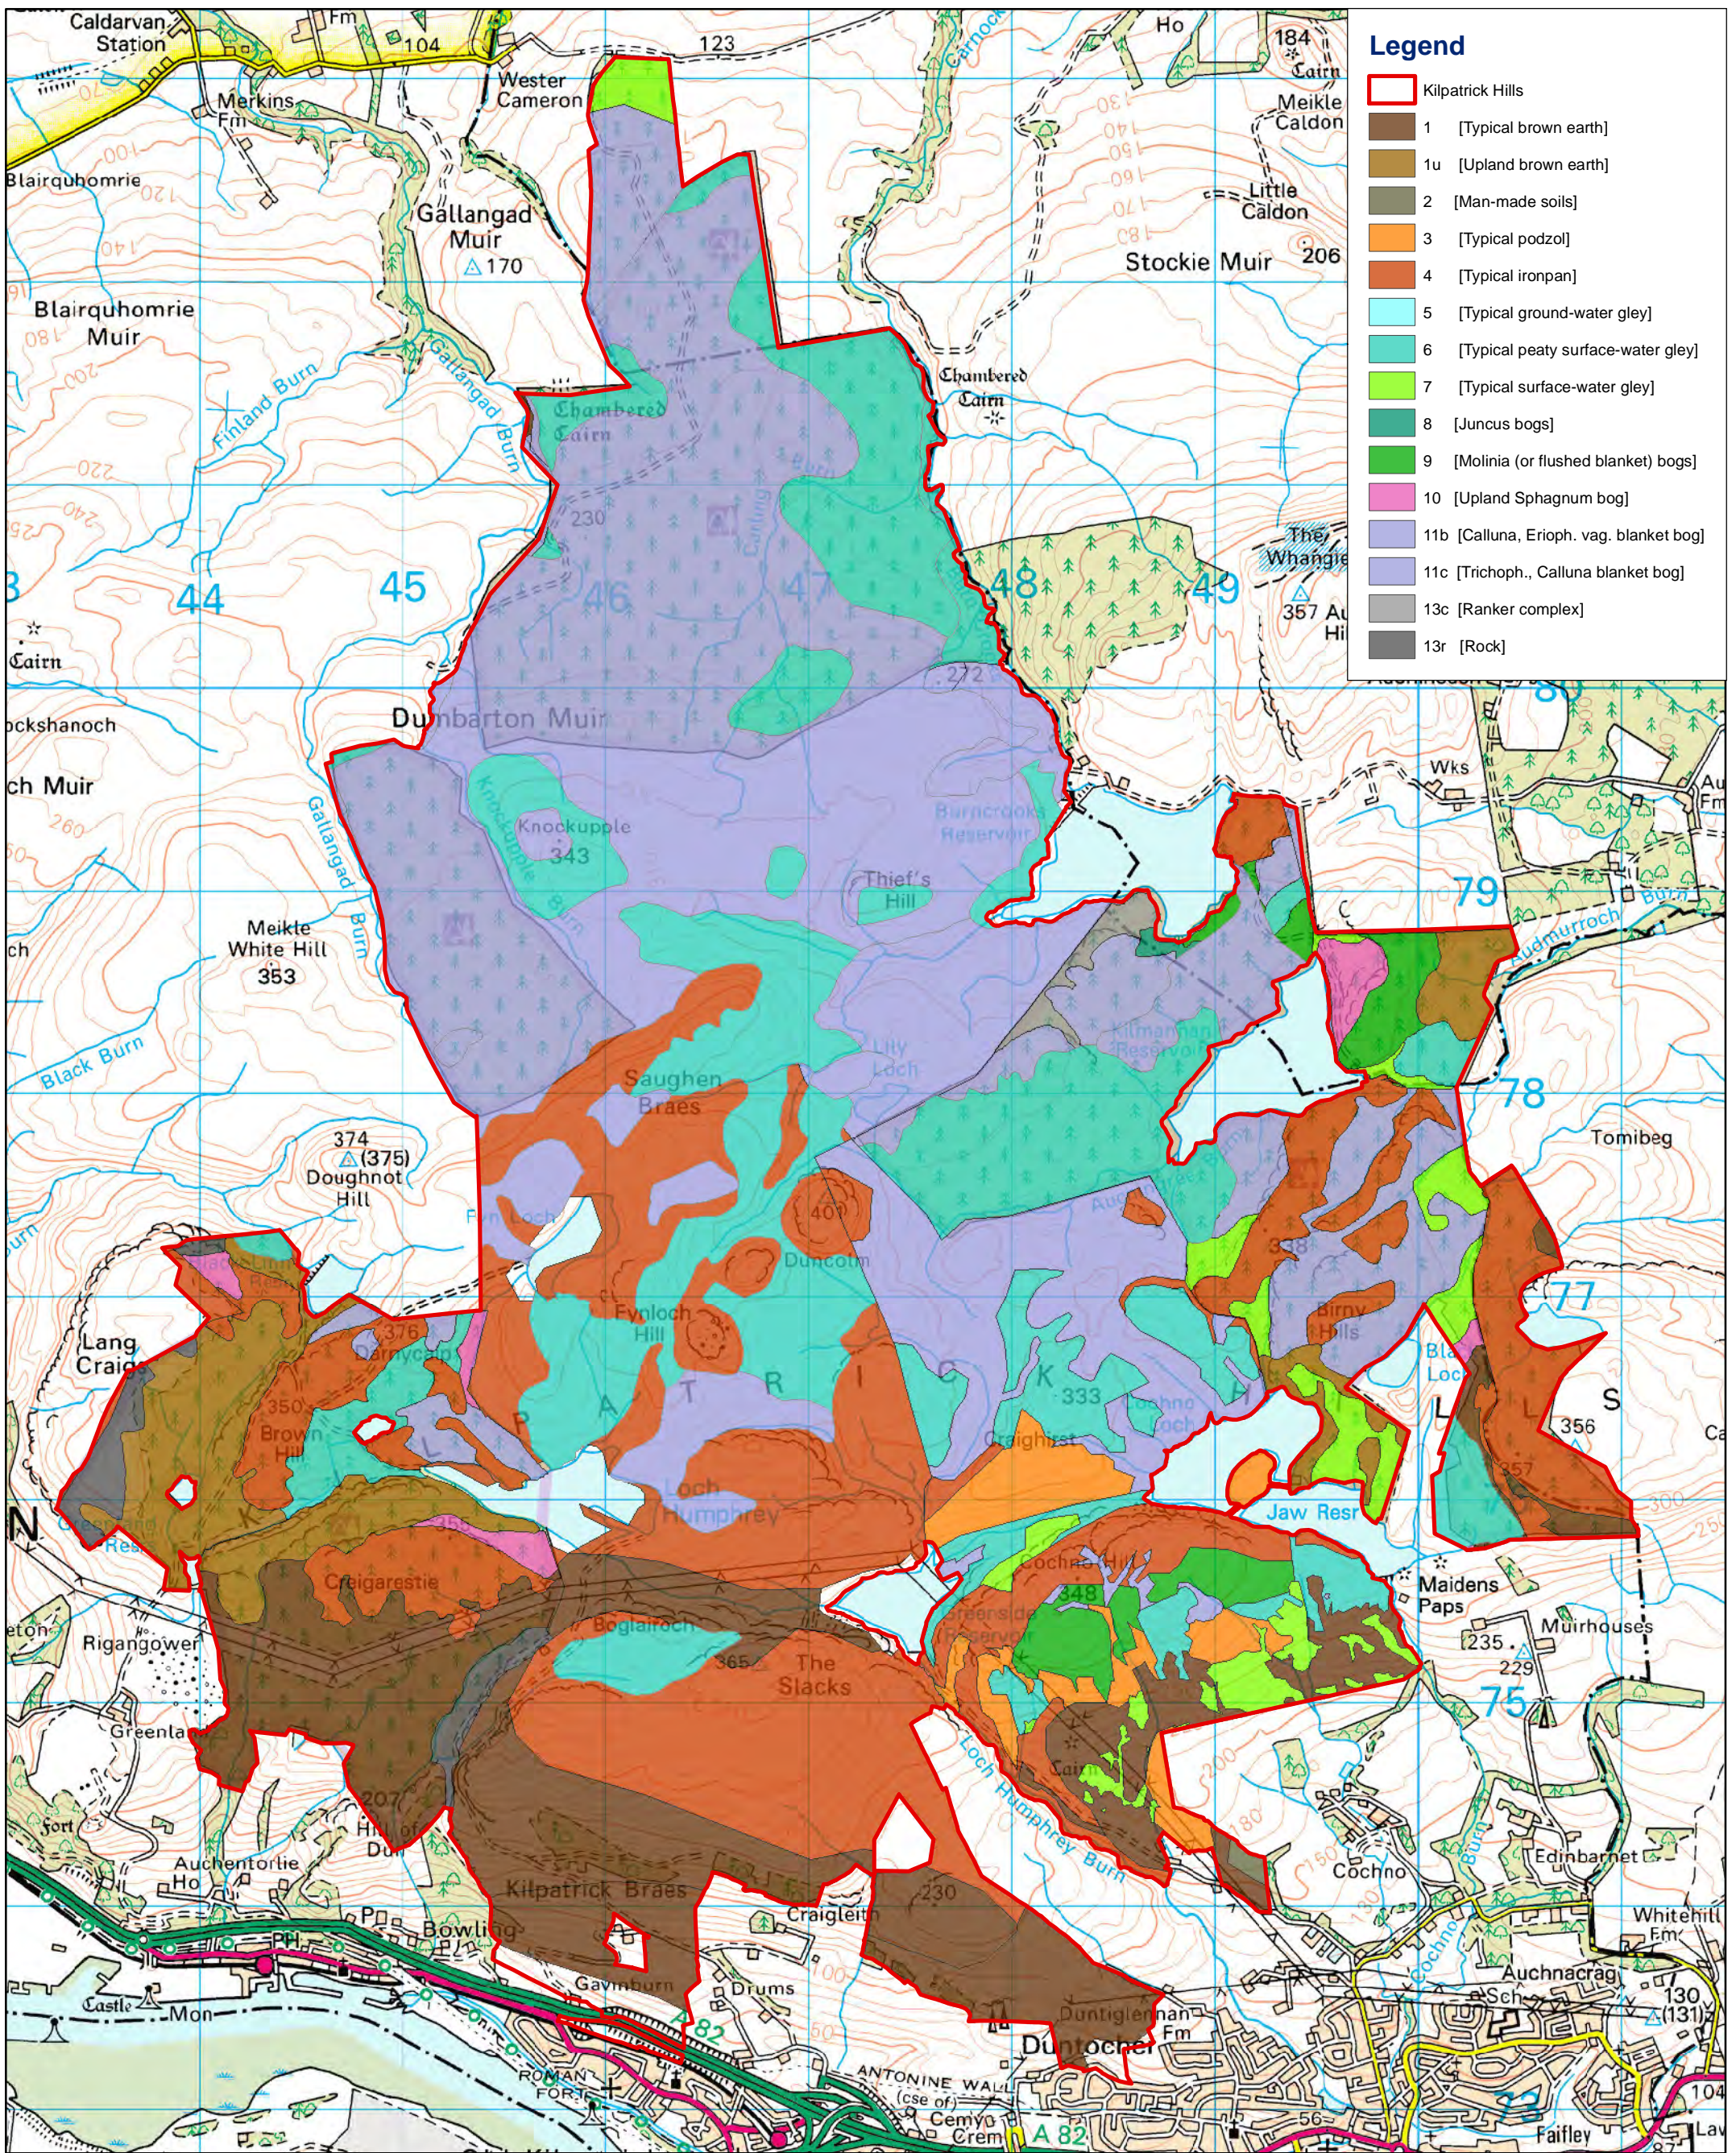

Legend

- Kilpatrick Hills
- Peat depth > 40cm

© Crown copyright and database right [2014]. All rights reserved. Ordnance Survey Licence number [100021242]

Scale: 1:30,000 @ A3

0 625 1,250 2,500 Metres

May 2014

Forestry Commission Scotland
Coimisean na Coilltearachd Alba

Kilpatrick Hills FDP
Scottish Lowlands Forest District

3.1.1 - Peat Depth

© Crown copyright and database right [2014]. All rights reserved. Ordnance Survey Licence number [100021242]

Forestry Commission Scotland
Coimisean na Coilltearachd Alba

Kilpatrick Hills FDP
Scottish Lowlands Forest District

3.1.1 - Soil Groups

© Crown copyright and database right [2014]. All rights reserved. Ordnance Survey Licence number [100021242]

Forestry Commission Scotland
Coimisean na Coilltearachd Alba

Kilpatrick Hills FDP
Scottish Lowlands Forest District

3.1.1 - Soil Moisture Regime

Legend

- Kilpatrick Hills
- Very poor
- Poor
- Medium
- Rich
- Very rich
- Carbonate