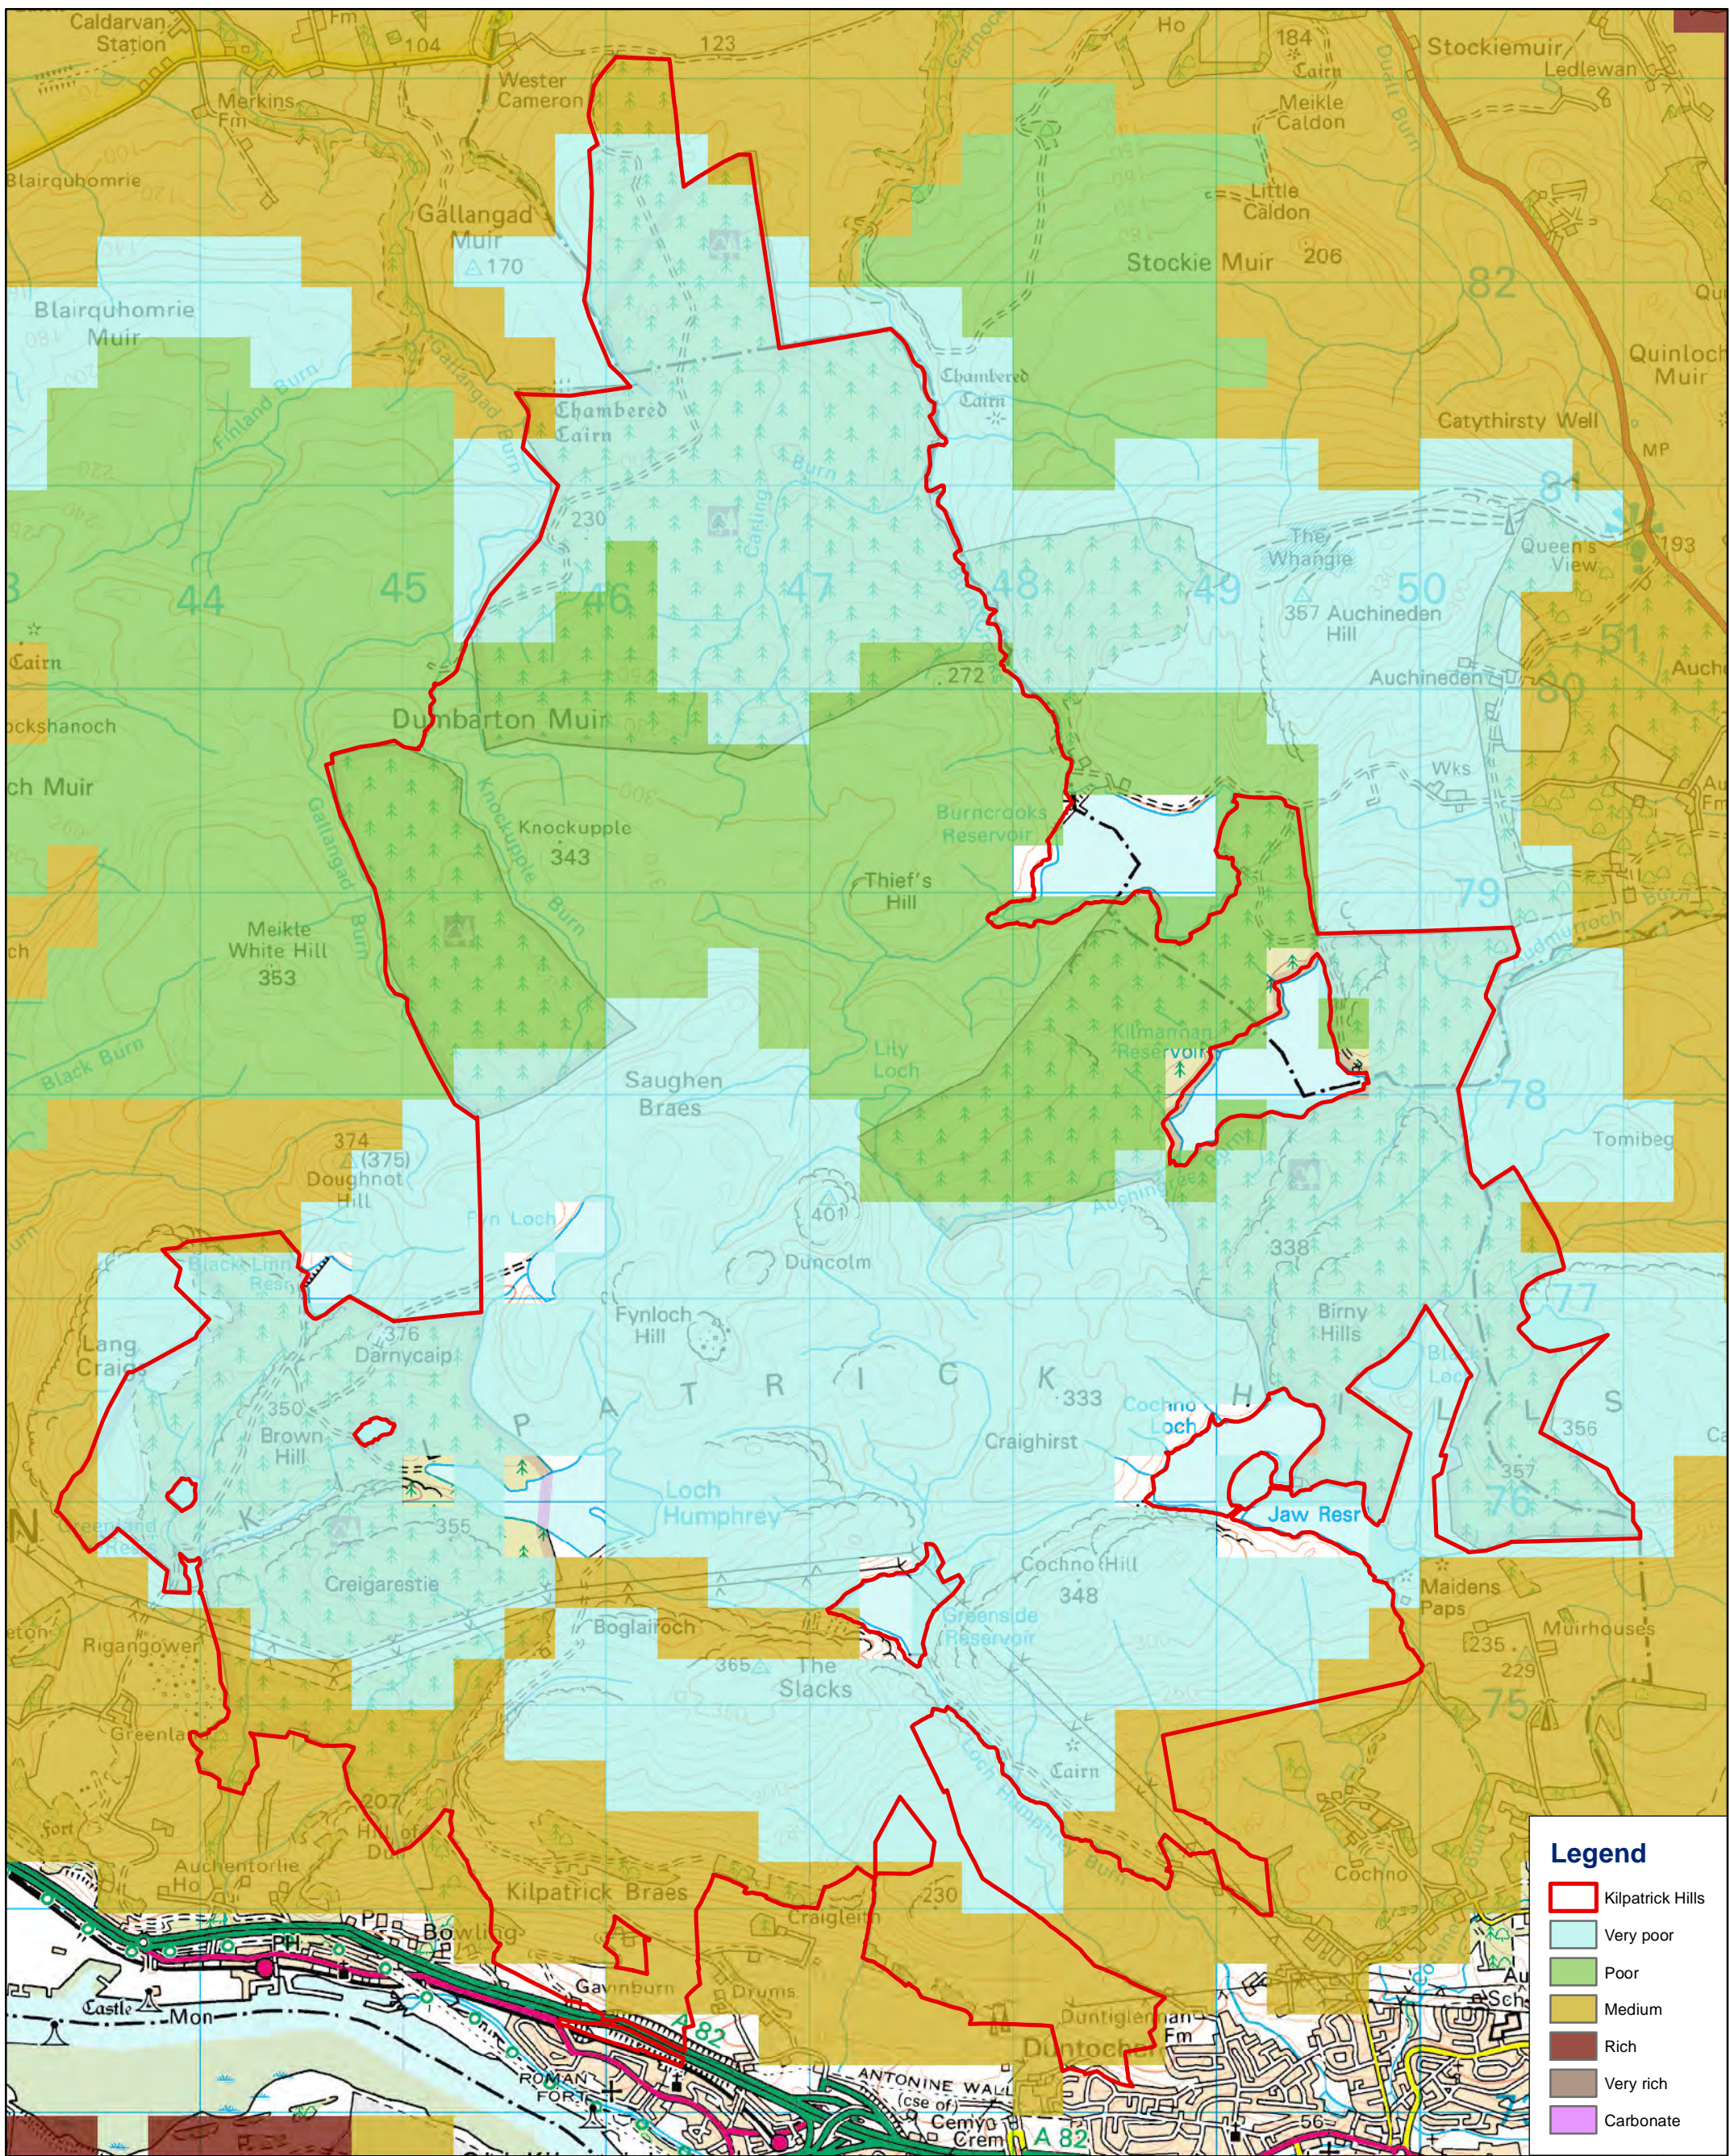

Legend

- Kilpatrick Hills
- Peat depth > 40cm

© Crown copyright and database right [2014]. All rights reserved. Ordnance Survey Licence number [100021242]

Scale: 1:30,000 @ A3

0 625 1,250 2,500 Metres

May 2014

Forestry Commission Scotland
Coimisean na Coilltearachd Alba

Kilpatrick Hills FDP
Scottish Lowlands Forest District

3.1.1 - Soil Groups

© Crown copyright and database right [2014]. All rights reserved. Ordnance Survey Licence number [100021242]

Forestry Commission Scotland
Coimisean na Coilltearachd Alba

Kilpatrick Hills FDP
Scottish Lowlands Forest District

3.1.1 - Soil Moisture Regime

Legend

- Kilpatrick Hills
- Very poor
- Poor
- Medium
- Rich
- Very rich
- Carbonate