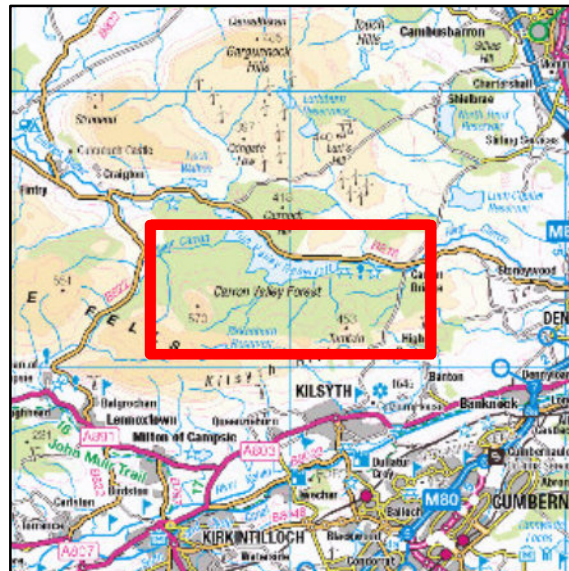

© Crown Copyright and database right 2024.  
 Ordnance Survey Licence number 100024925.  
 © Getmapping Plc and Bluesky International Limited 2024.

**Legend**

**Forest Roads**

▬ Forest Roads

**ScotWays Rights of Way**

— Vindicated

— Asserted

— Claimed

— Other Route (Potential RoW)

— Lost

**Core Paths**

— Core Paths

Blue route open, approx 5 miles to Meiklebin (one way)