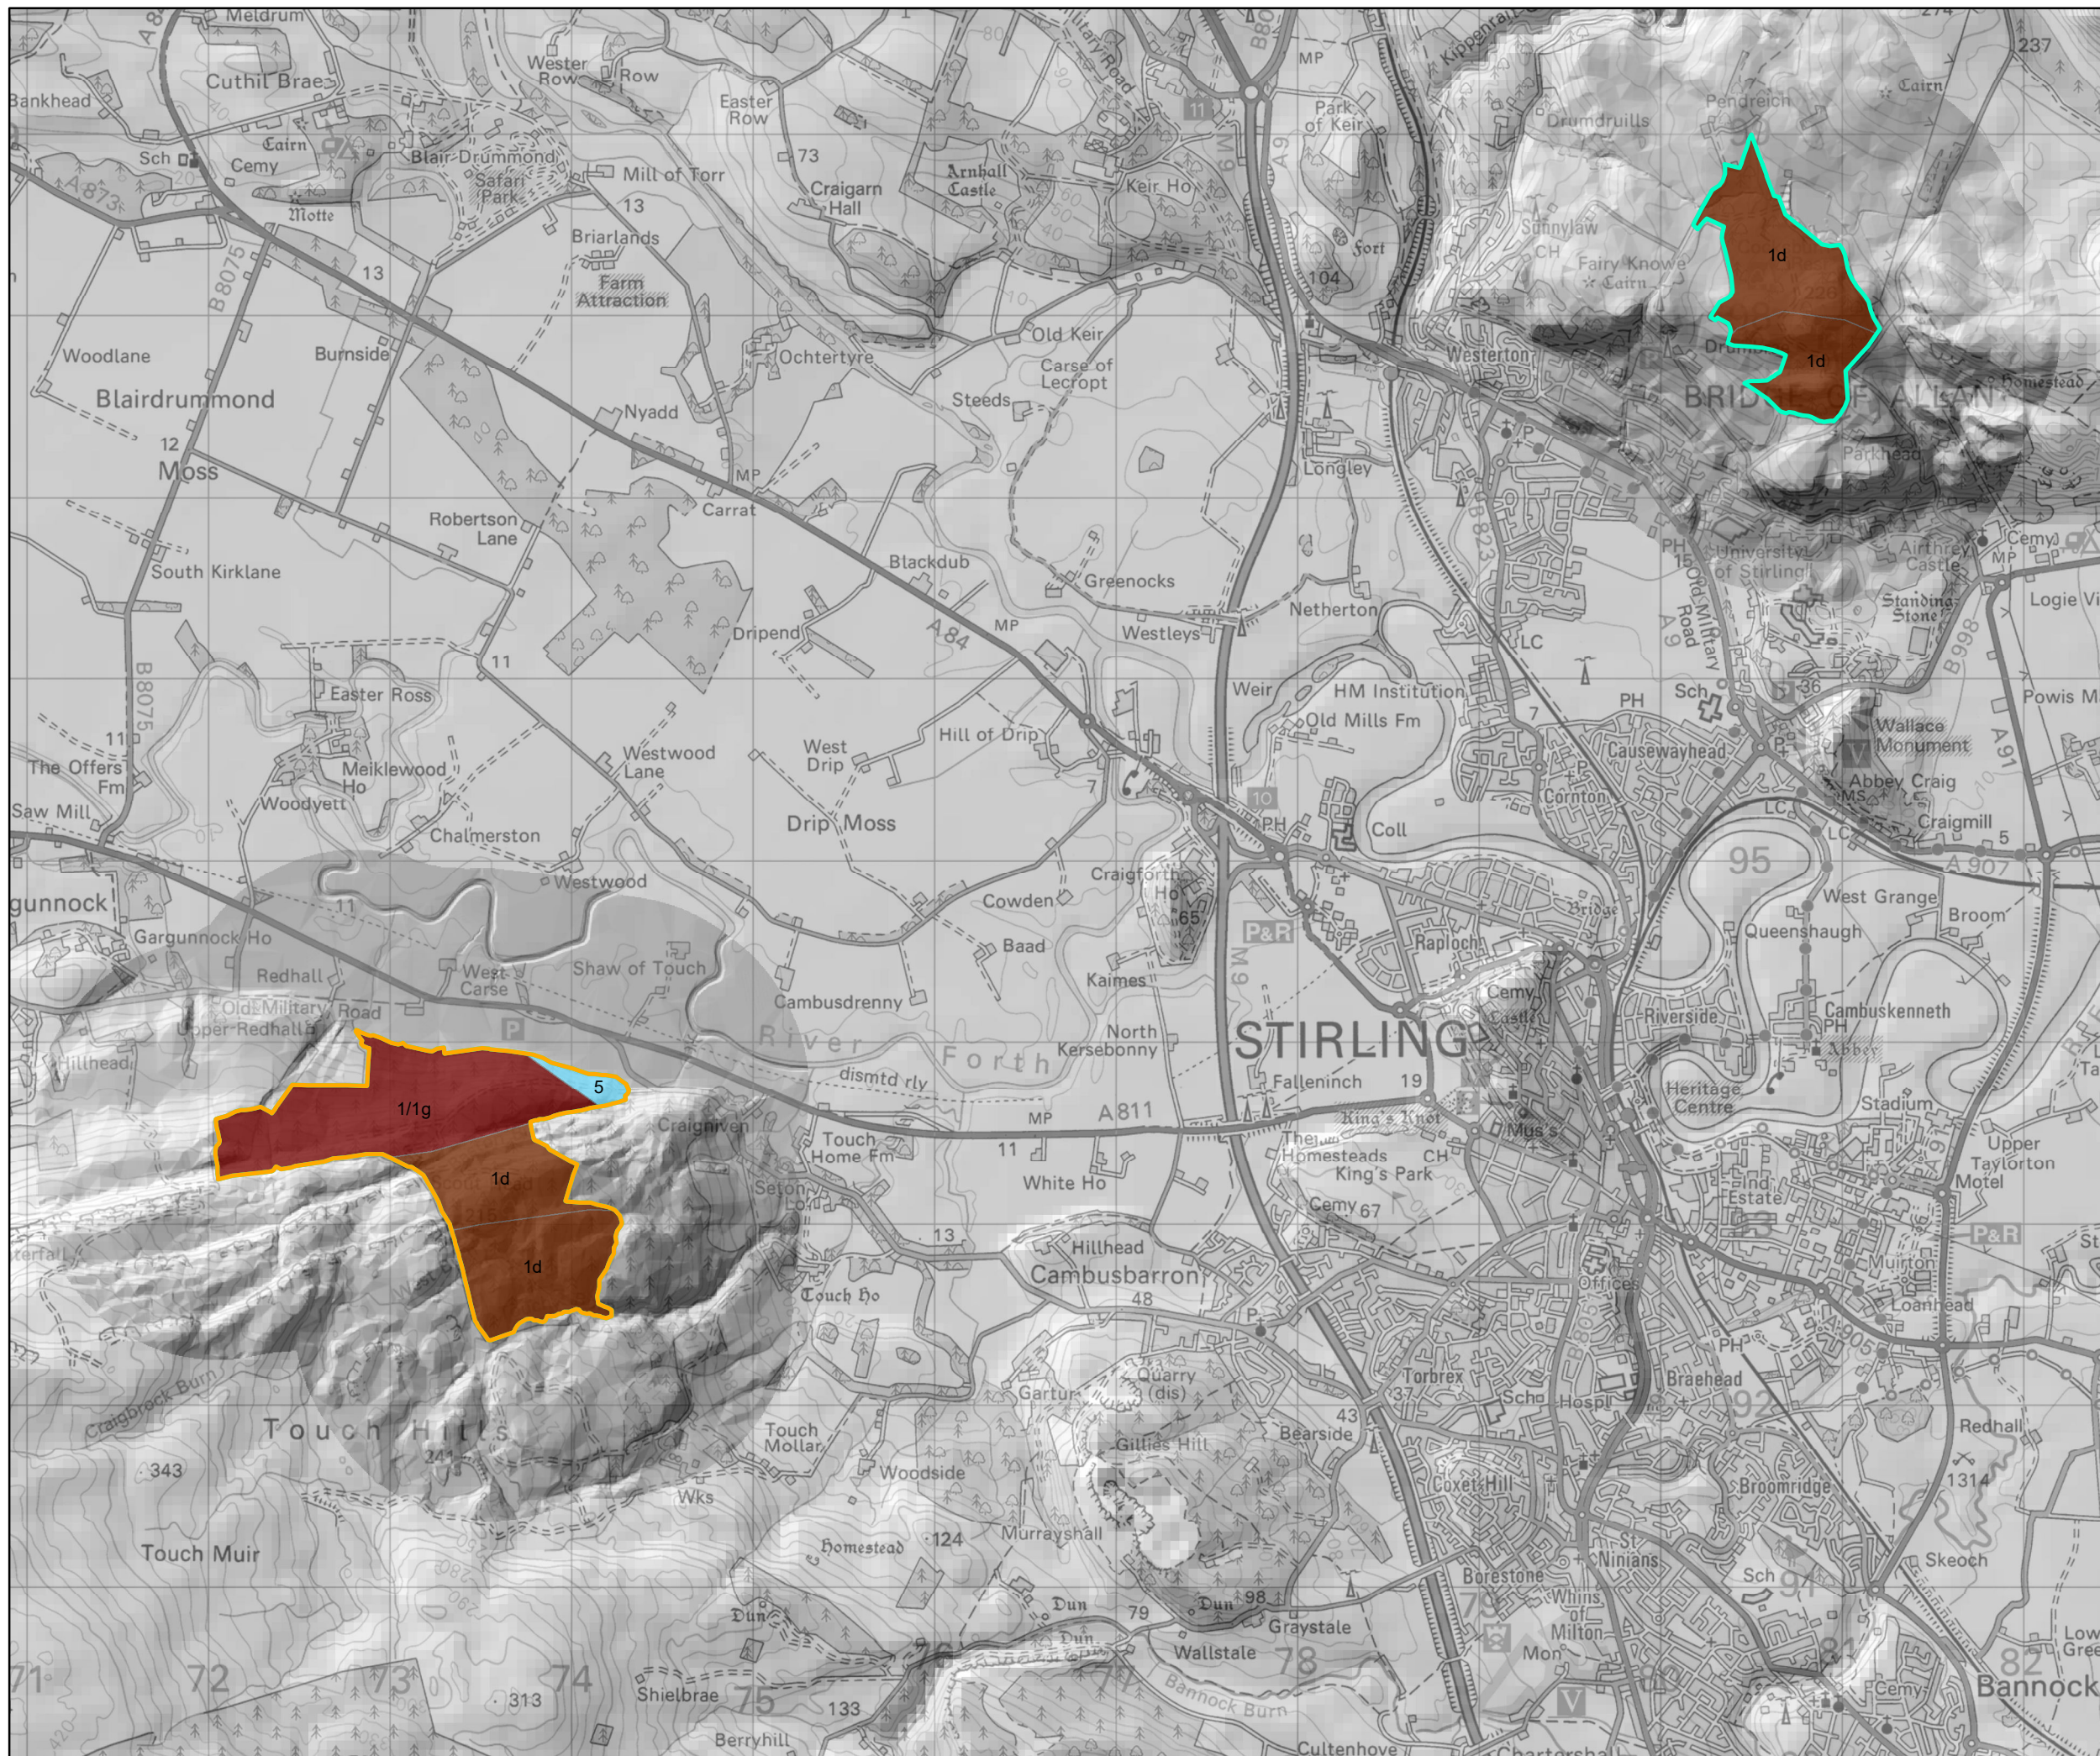

**Stirling Forests - LMP
Soils
NS 736 938 & NS 806 982**

Author:U321753
Scale @ A3: 1:35,000
Date: 13/05/2020

- Legend**
-  Garshellach
 -  Pendreich
 -  1 [Typical Brown Earth]
 -  1d [Basic Brown Earth]
 -  5 [Typical Ground-Water Gley]

Reproduced by permission of Ordnance Survey on behalf of HMSO.
© Crown copyright and database right [2020]. All rights reserved.
Ordnance Survey Licence number [100021242].
© Getmapping Plc and Bluesky International Limited 2020.