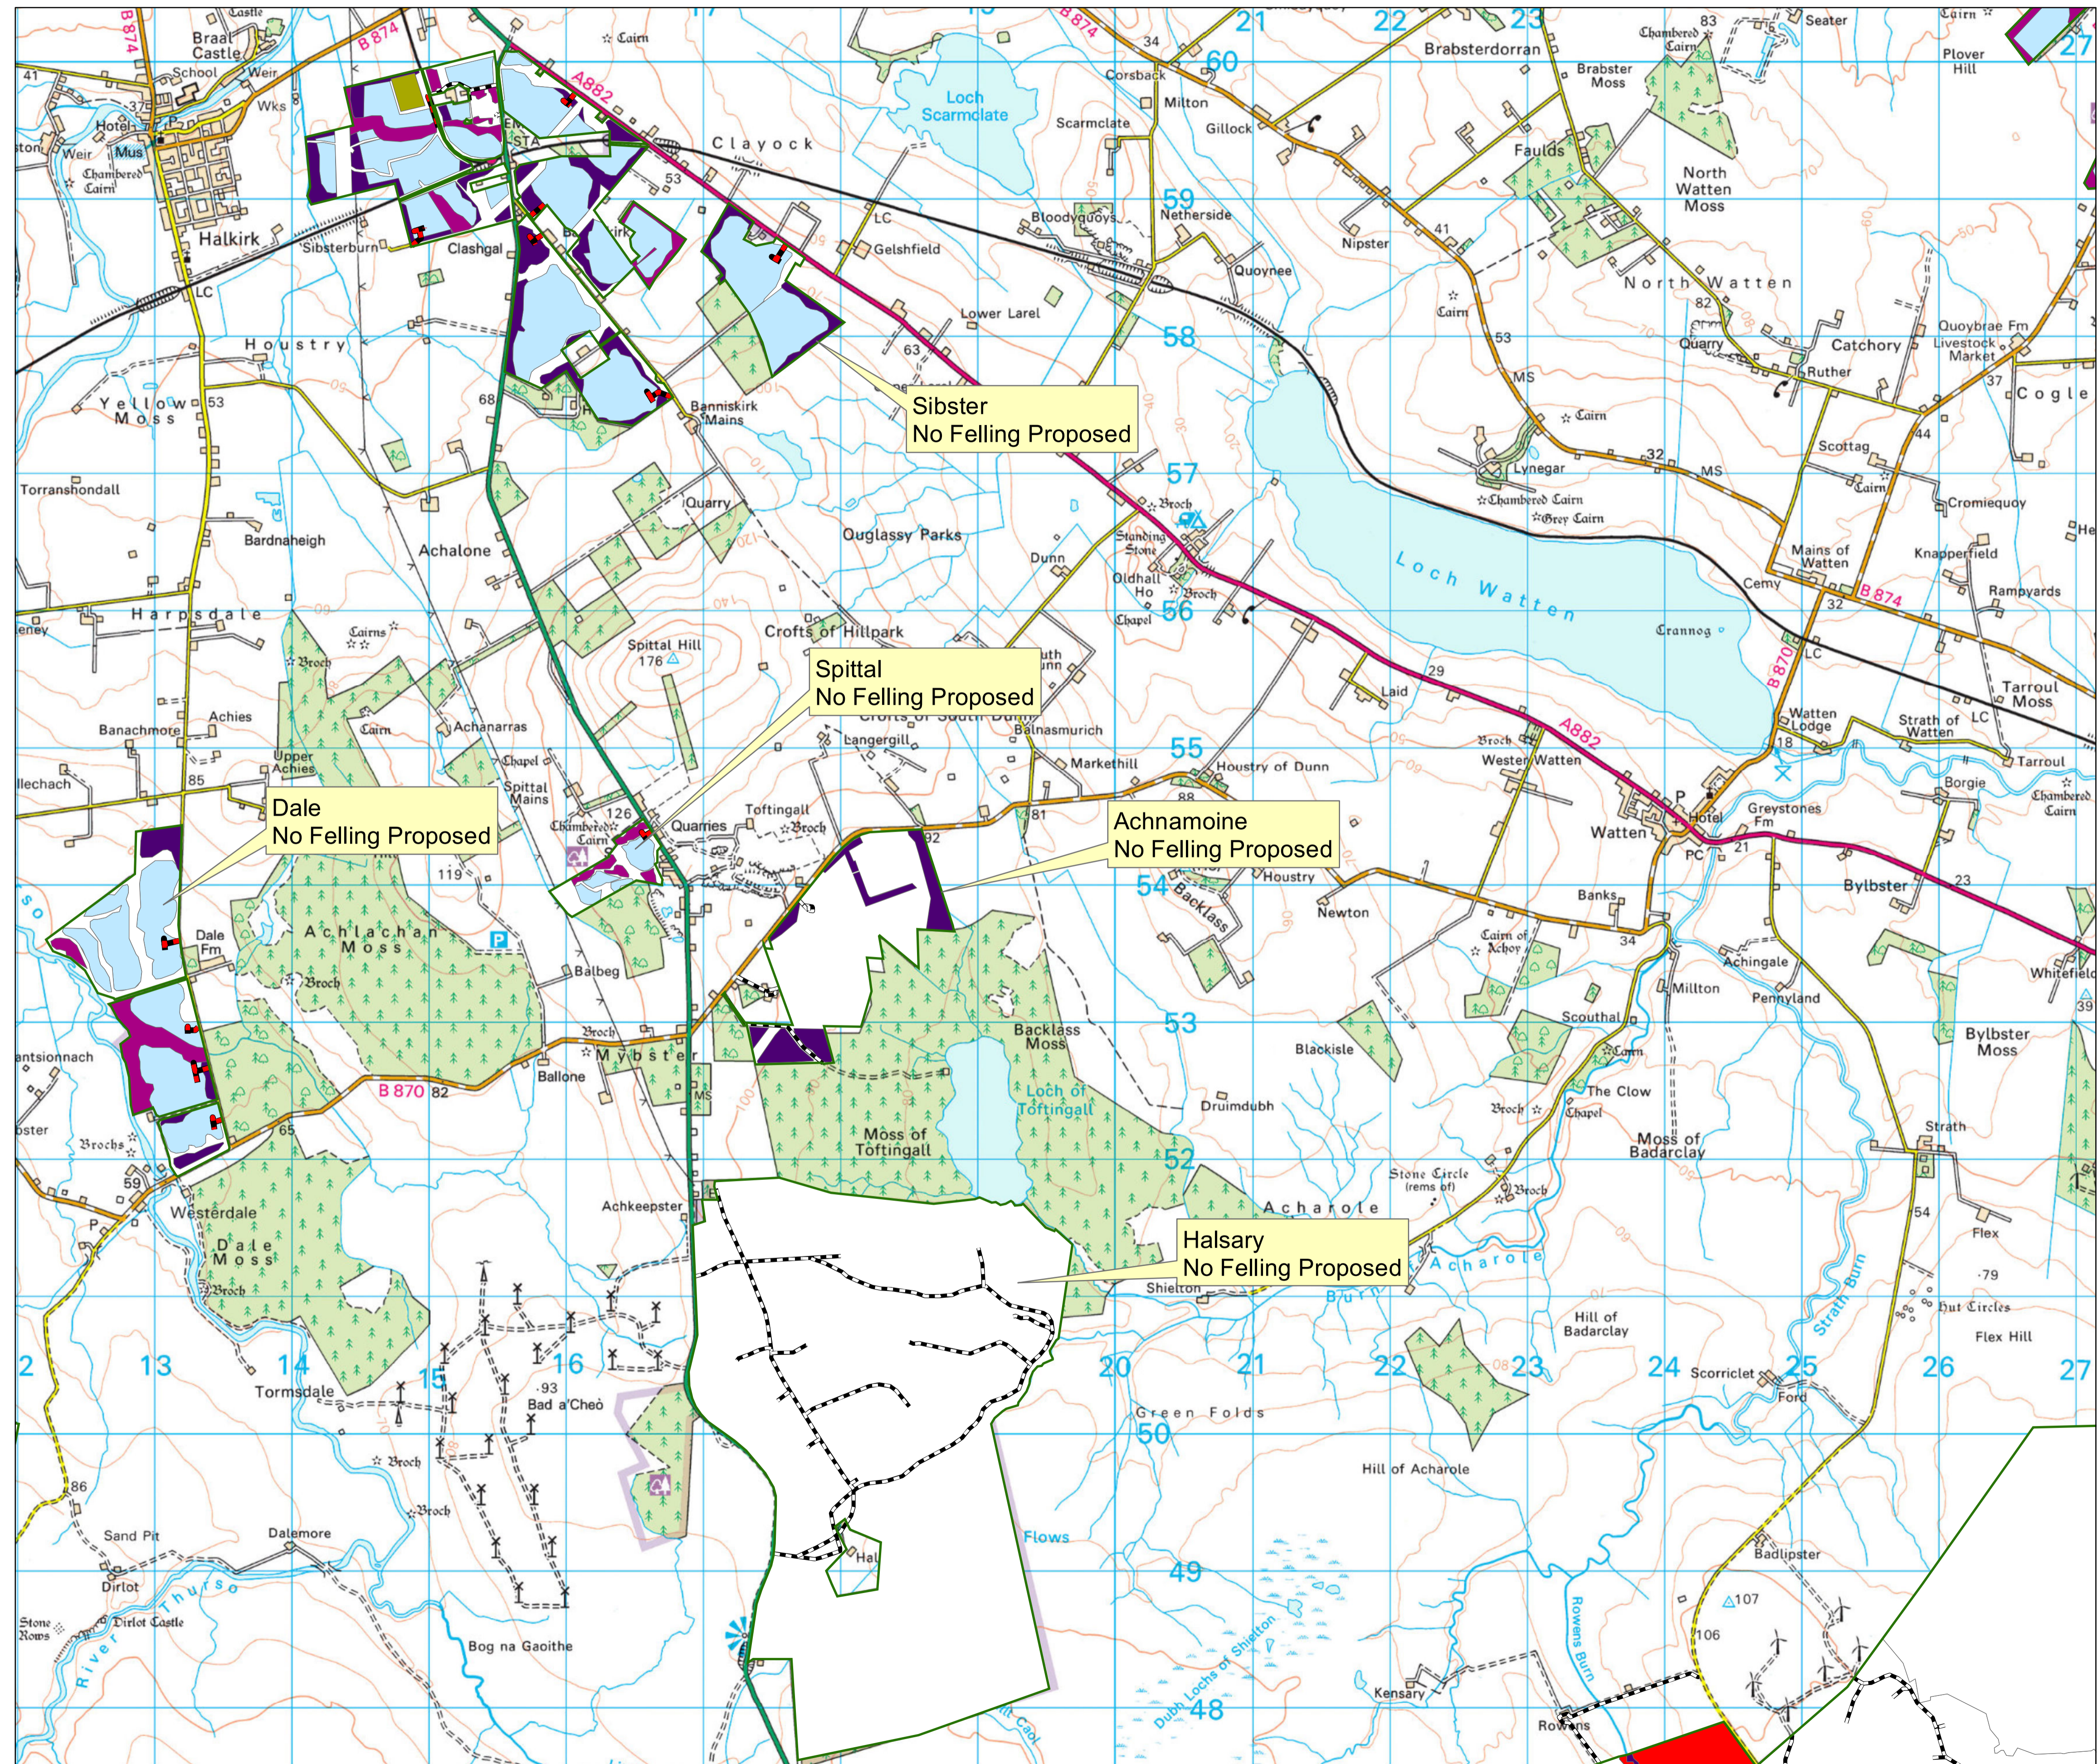

Map 9 Management Coupes Dale, Sibster, Spittal, Halsary, Achnamoine Caithness LMP 030/516/426

Scale @ A1: 1:25,000

Date: 12/08/2022

- Legend**
- Blocks
 - Forest Roads
 - Planned Roads
 - Felled or fell year requires review (before current year)
 - Phase 1 felling (2023 - 2027)
 - Phase 2 felling (2028 - 2032)
 - Phase 3 felling (2033 - 2037)
 - Phase 4 felling (2038 - 2042)
 - Phase 5 felling (2043 - 2047)
 - Phase 6 felling (2048 - 2052)
 - Phase 7 felling (2053 - 2057)
 - After 2057
 - Long Term Retention (Fell after Phase 3)
 - Natural Reserve
 - Minimum Intervention
 - Coppice
 - Low Impact Silviculture
 - Open
 - Missing Data

Reproduced by permission of Ordnance Survey on behalf of HMSO. © Crown copyright and database right [2022]. All rights reserved. Ordnance Survey Licence number [100021242]. © Getmapping Plc and Bluesky International Limited 2022.