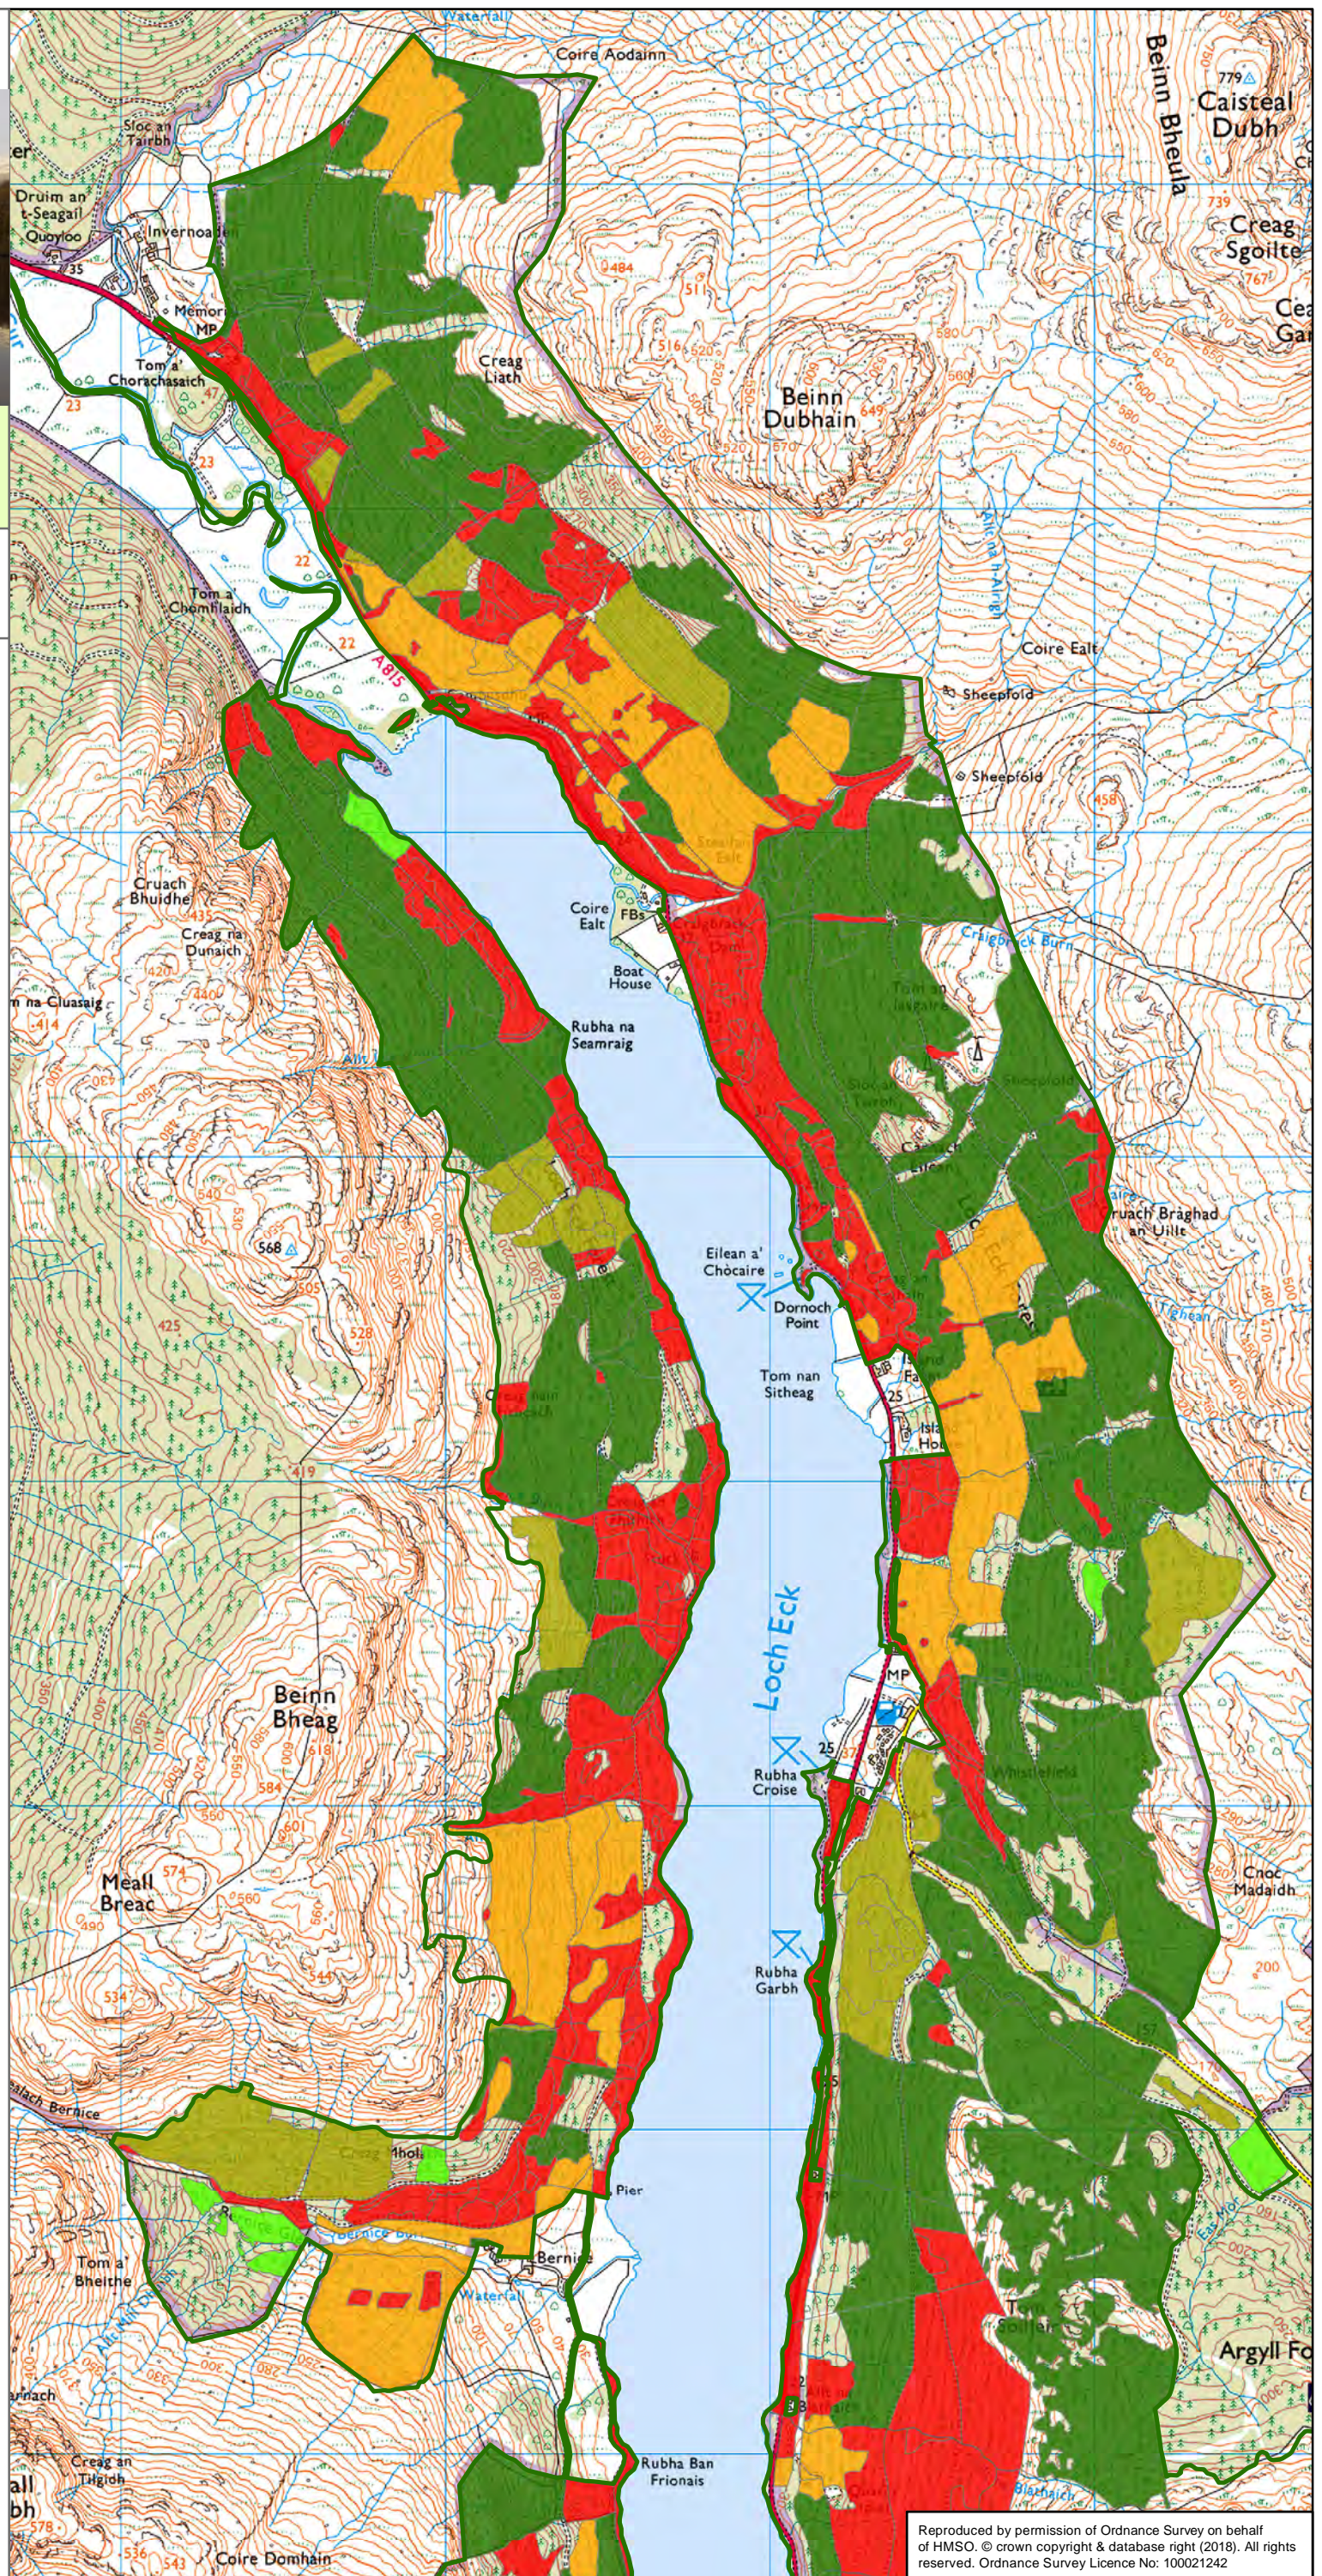

Loch Eck Land Management Plan

M3a Current Age Class North

Legend

Loch Eck Land Management Plan Boundary

Primary Species Age Class

- Old Forest 1954 Plus
- Mature High Forest 1955 - 1975
- Thicket & Pole Stage 1976 - 1996
- Scrub & Early Thicket 1997 - 2007
- Establishment 2008 - 2018

08/04/2018

Scale: 1:20,000 @ A3