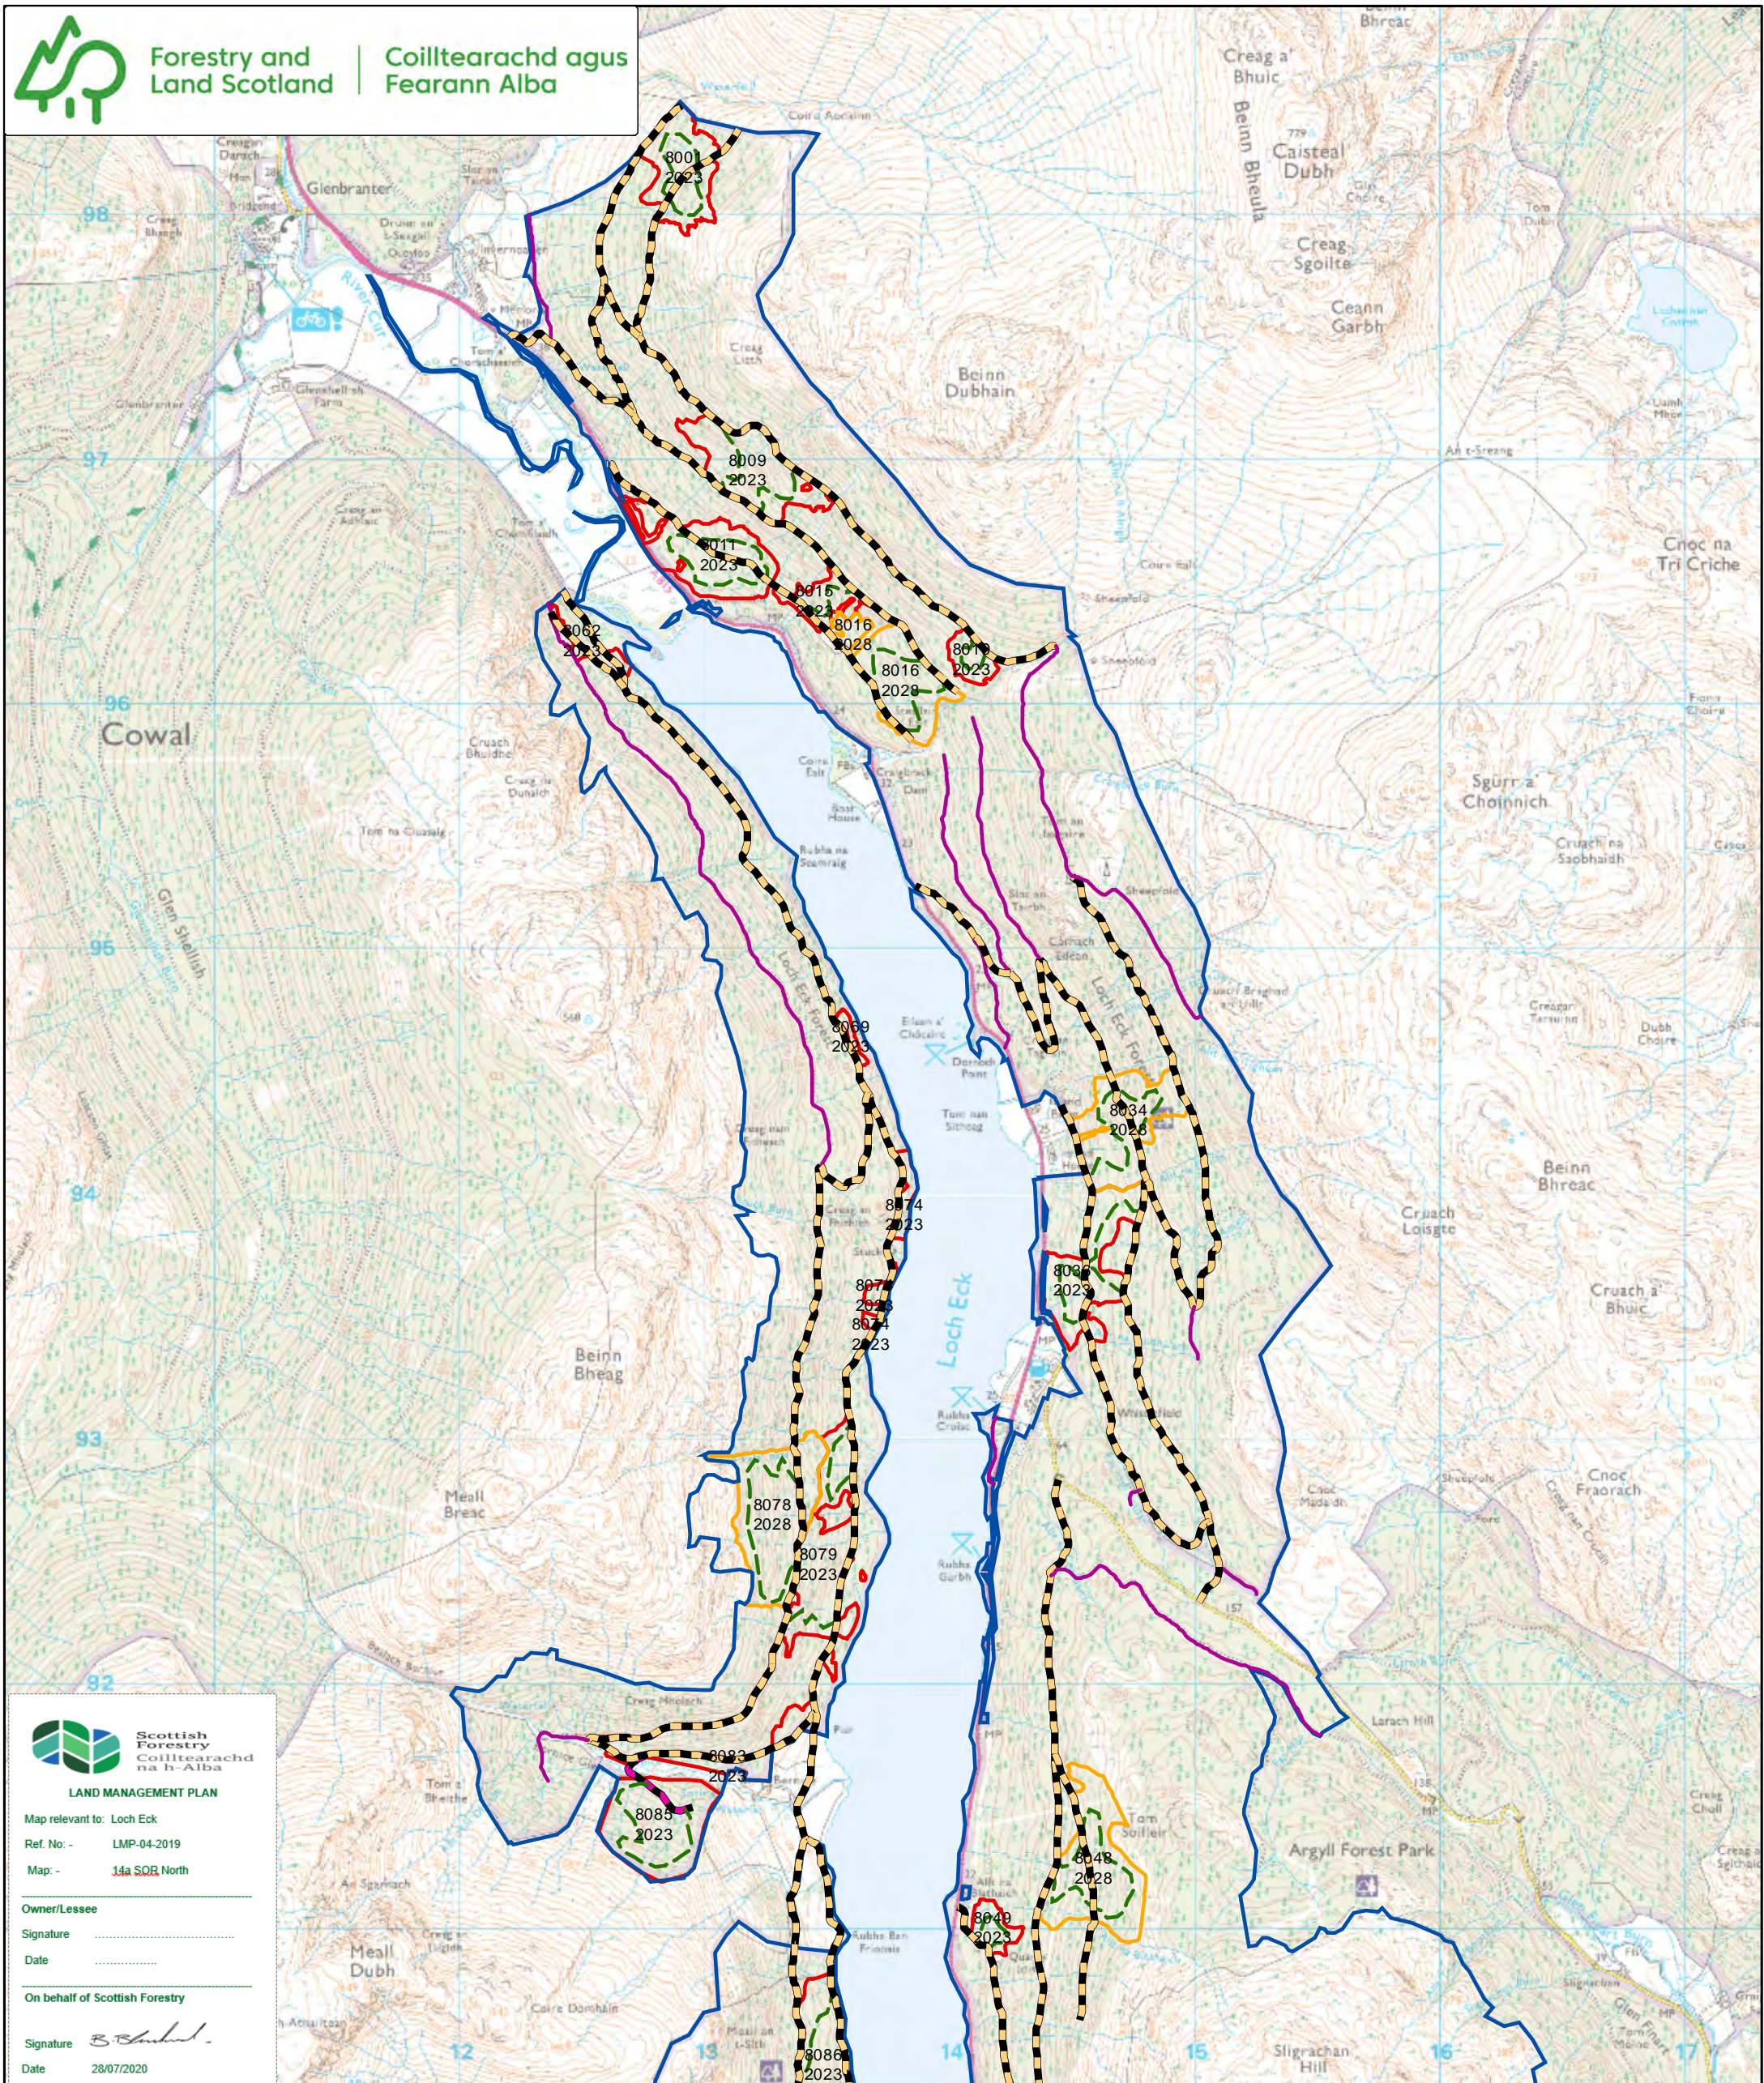

Forestry and Land Scotland

Coilltearachd agus Fearann Alba

**Scottish Forestry**  
Coilltearachd na h-Alba

**LAND MANAGEMENT PLAN**

Map relevant to: Loch Eck

Ref. No. - LMP-04-2019

Map. - 14a SOR North

---

Owner/Lessee

Signature .....

Date .....

---

On behalf of Scottish Forestry

Signature *B. Smith*

Date 28/07/2020

**Loch Eck Land Management Plan M14a**  
**Screening Opinion Request North**

Scale @ A3: 1:25,000

Date: 19/07/2019

Author: Stephen Murphy

-  forest roads
-  Phase 1 felling (2020 - 2024)
-  Phase 2 felling (2025 - 2029)
-  maintenance/upgrade required
-  Land management plan area
-  Proposed ATV tracks
-  proposed new roads

Reproduced by permission of Ordnance Survey on behalf of HMSO. © Crown copyright and database right [2019]. All rights reserved. Ordnance Survey Licence number [100021242]. © Getmapping Plc and Bluesky International Limited 2019.