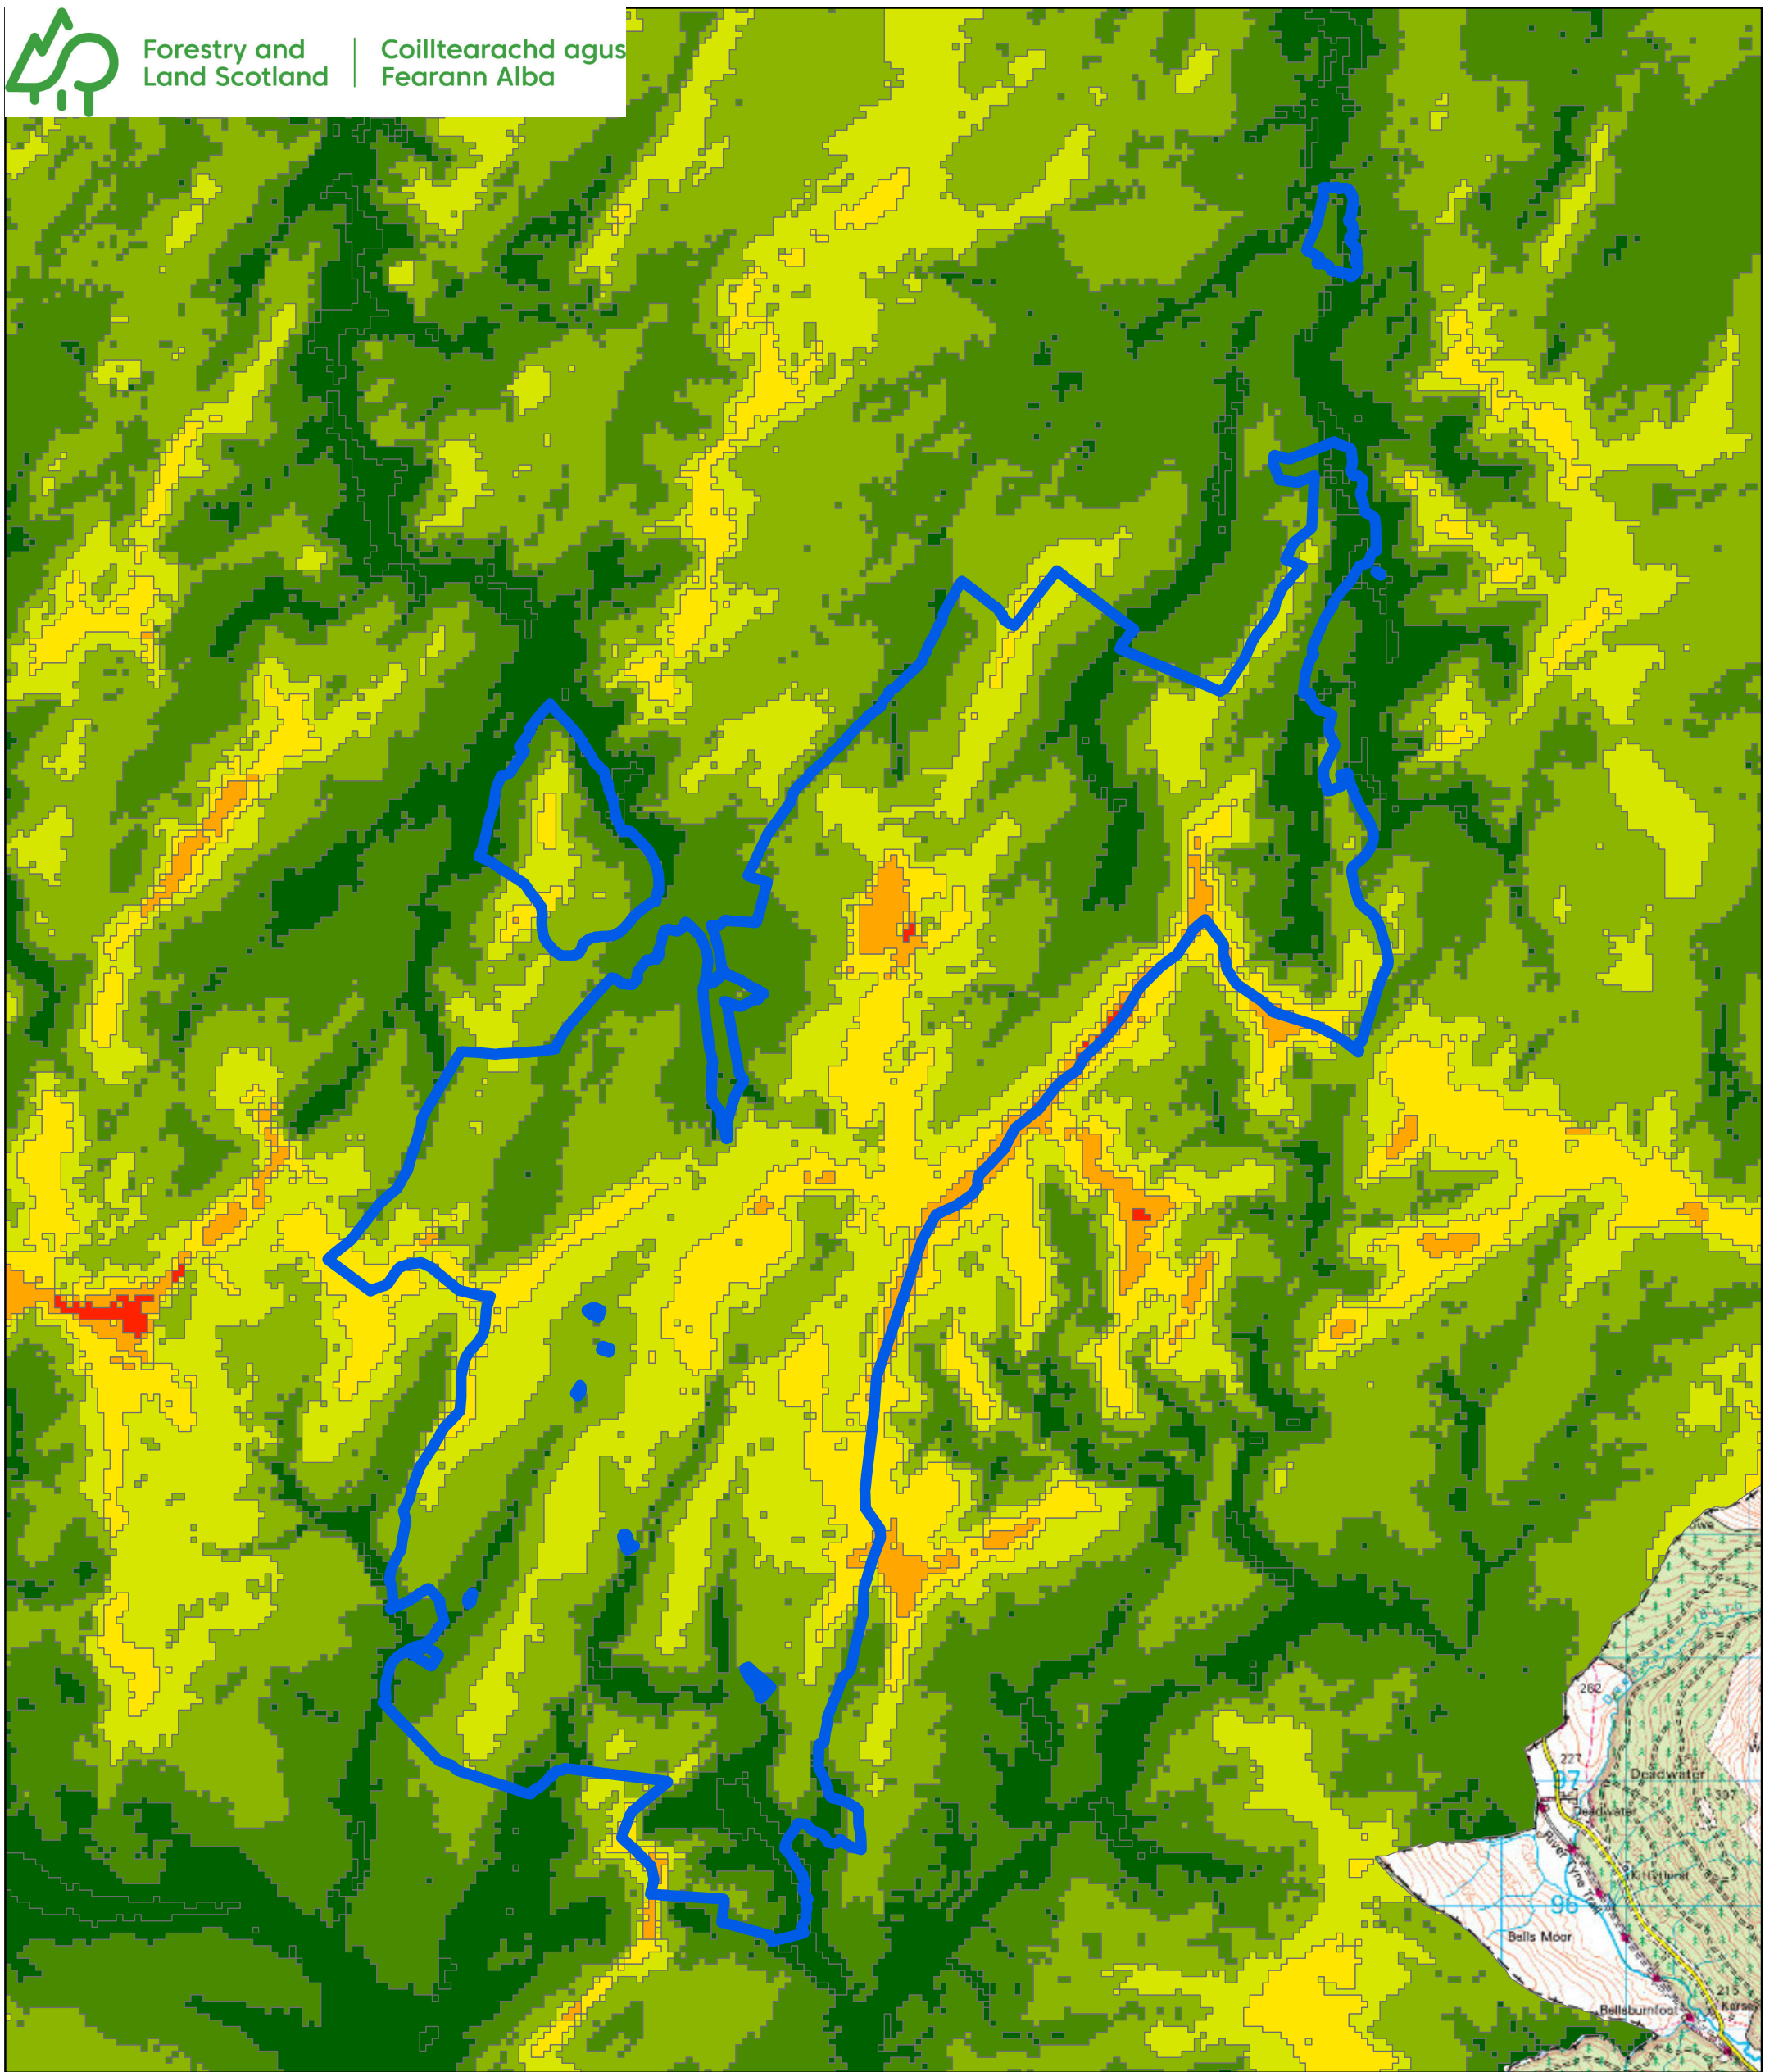

Forestry and Land Scotland

Coilltearachd agus Fearann Alba

West Wauchope Land Management Plan Map 10: Windiness (DAMS)

Scale @ A3: 1:50,000

Date: 01/04/2024

Author: John.Ogilvie

Land Management Plan Area

DAMS

< 10

10 - 12

12 - 14

14 - 16

16 - 18

18 - 20

20 - 22

> 22

Reproduced by permission of Ordnance Survey on behalf of HMSO. © Crown copyright and database right [2024]. All rights reserved. Ordnance Survey Licence number [100021242]. © Getmapping Plc and Bluesky International Limited 2024.