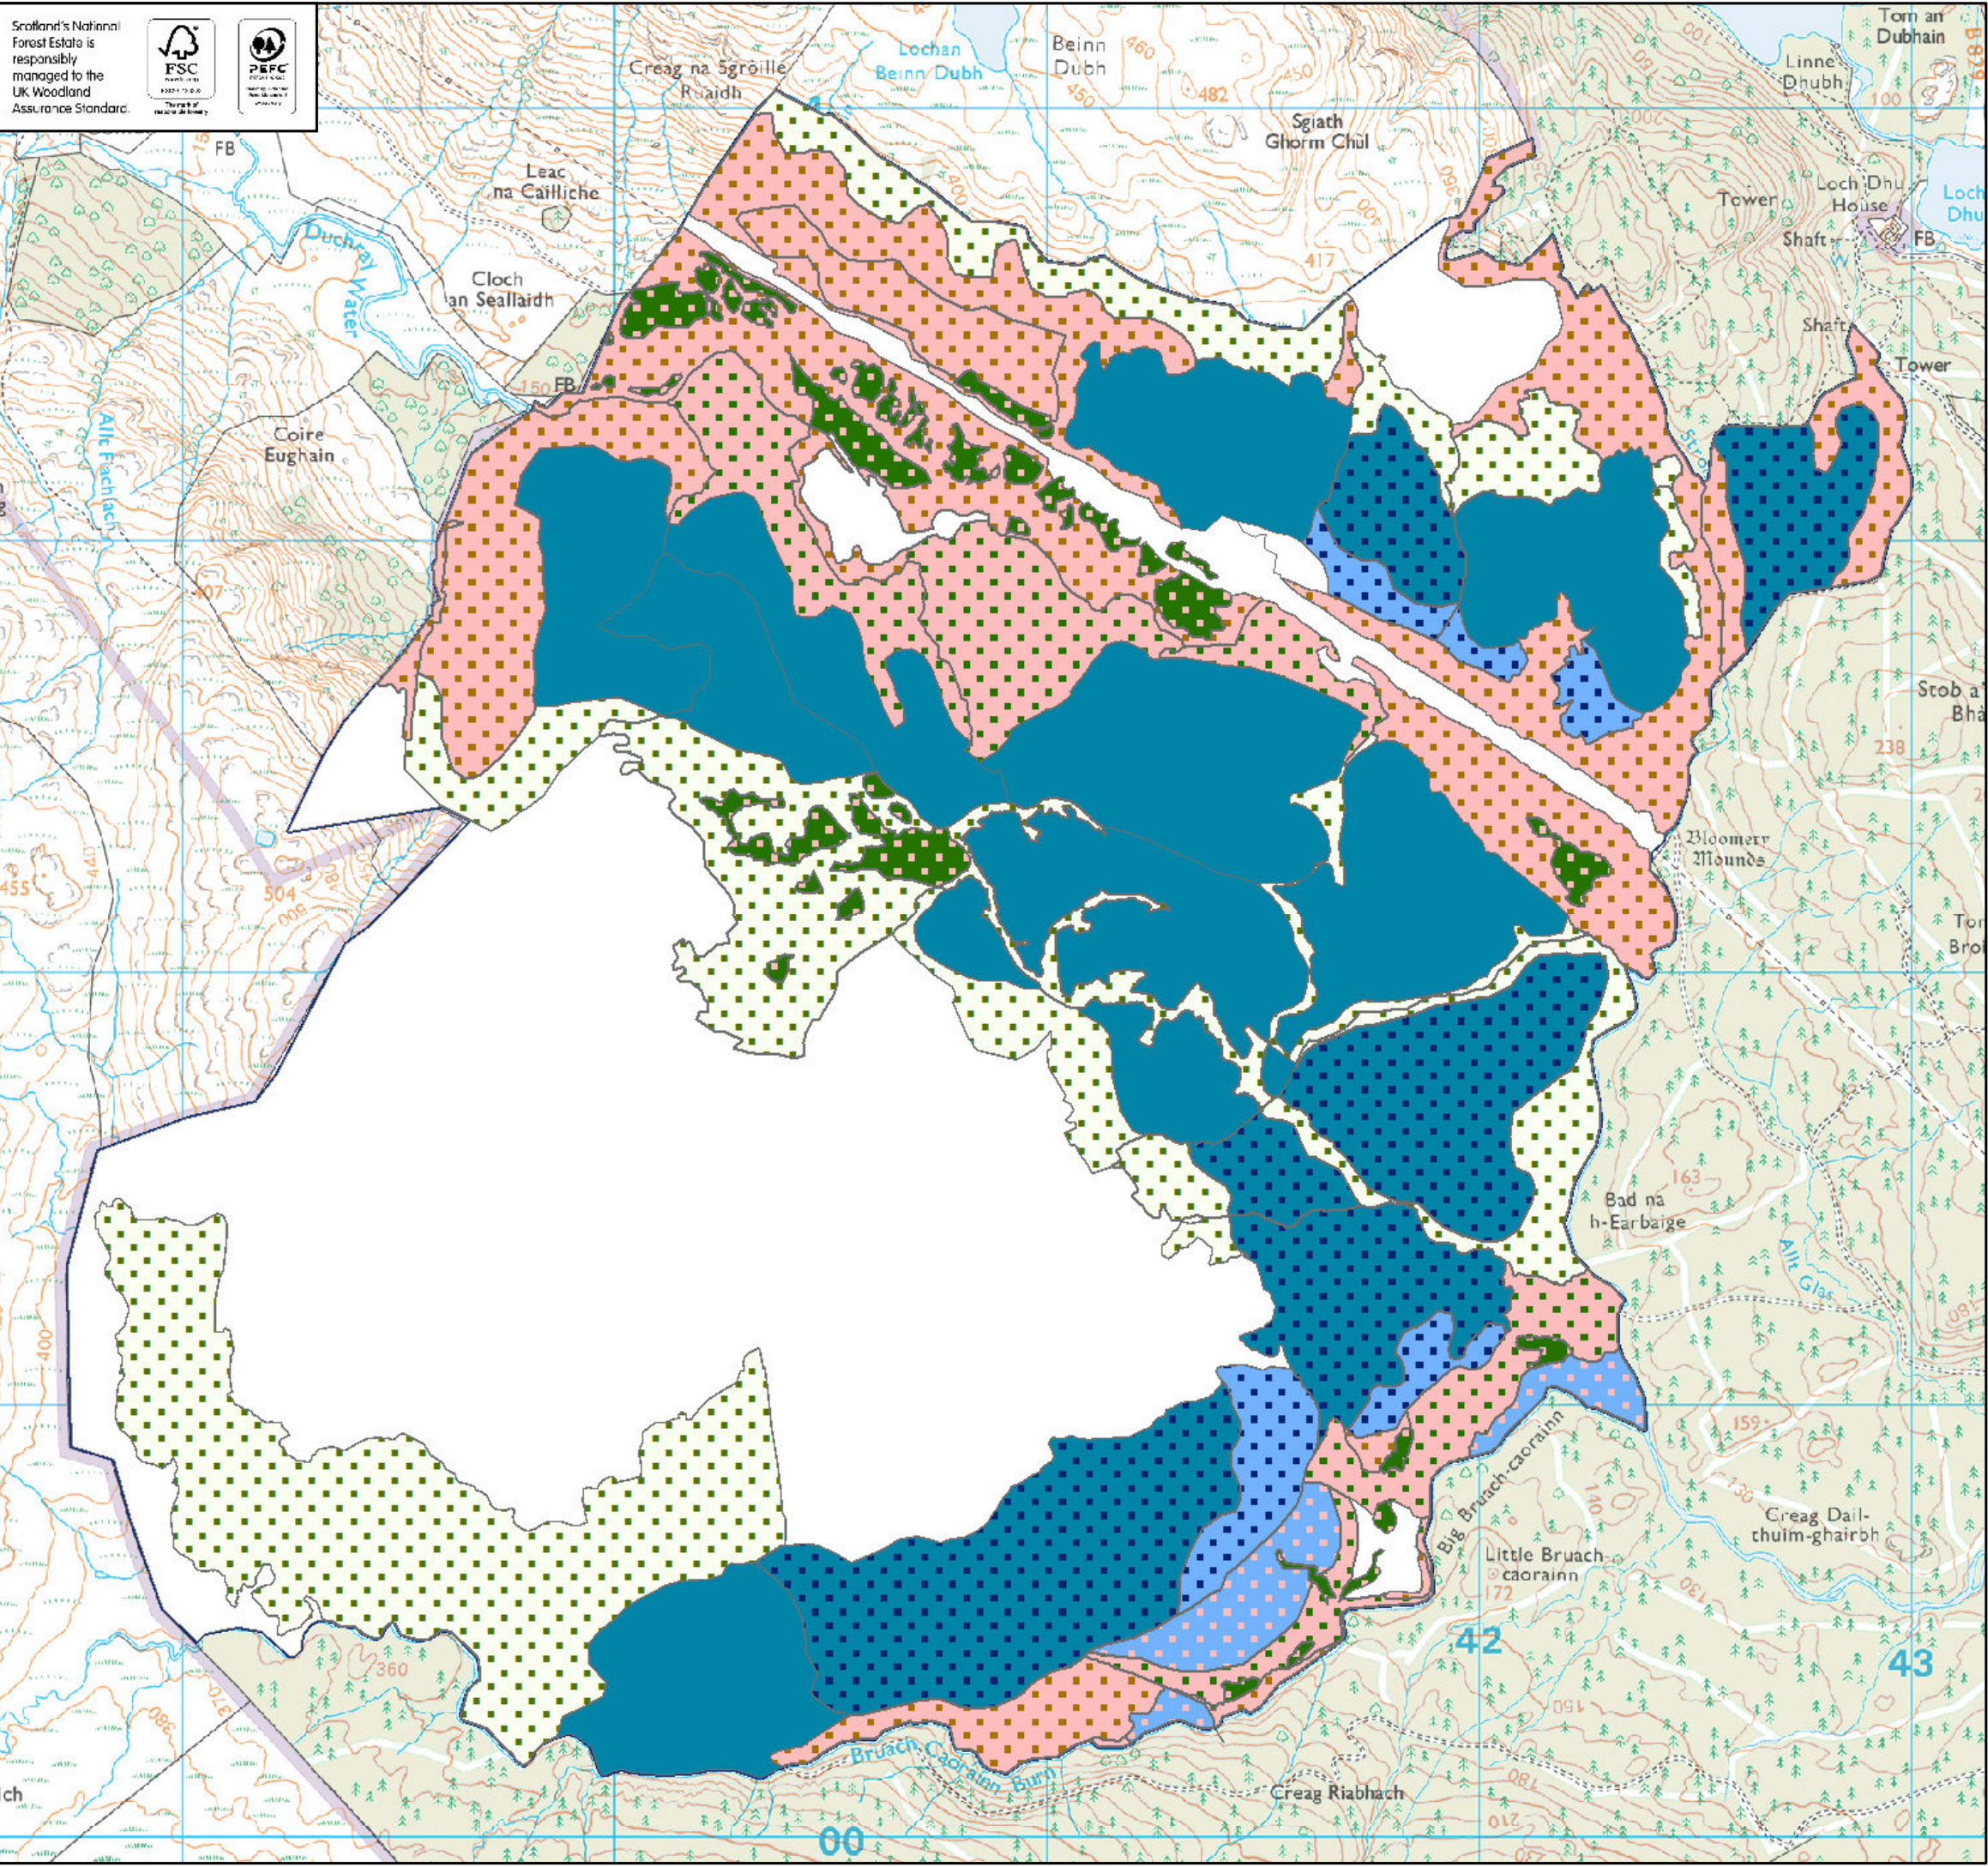

Scotland's National Forest Estate is responsibly managed to the UK Woodland Assurance Standard.

# Beinn Bhan

## Future Habitats

-  Native broadleaved woodland
-  Native broadleaved woodland and Scots Pine
-  Norway Spruce and native woodland
-  Norway Spruce and mixed conifers
-  Scots pine and native broadleaves
-  Sitka spruce
-  Sitka Spruce and mixed conifers
-  Open with mixed natural regeneration
-  Open
-  Land management plan area

1:15,000  
on A3 paper

Reproduced by permission of Ordnance Survey on Behalf of HMSO. © Crown copyright and database right 2017. All rights Reserved. Ordnance Survey Licence number [100021242]