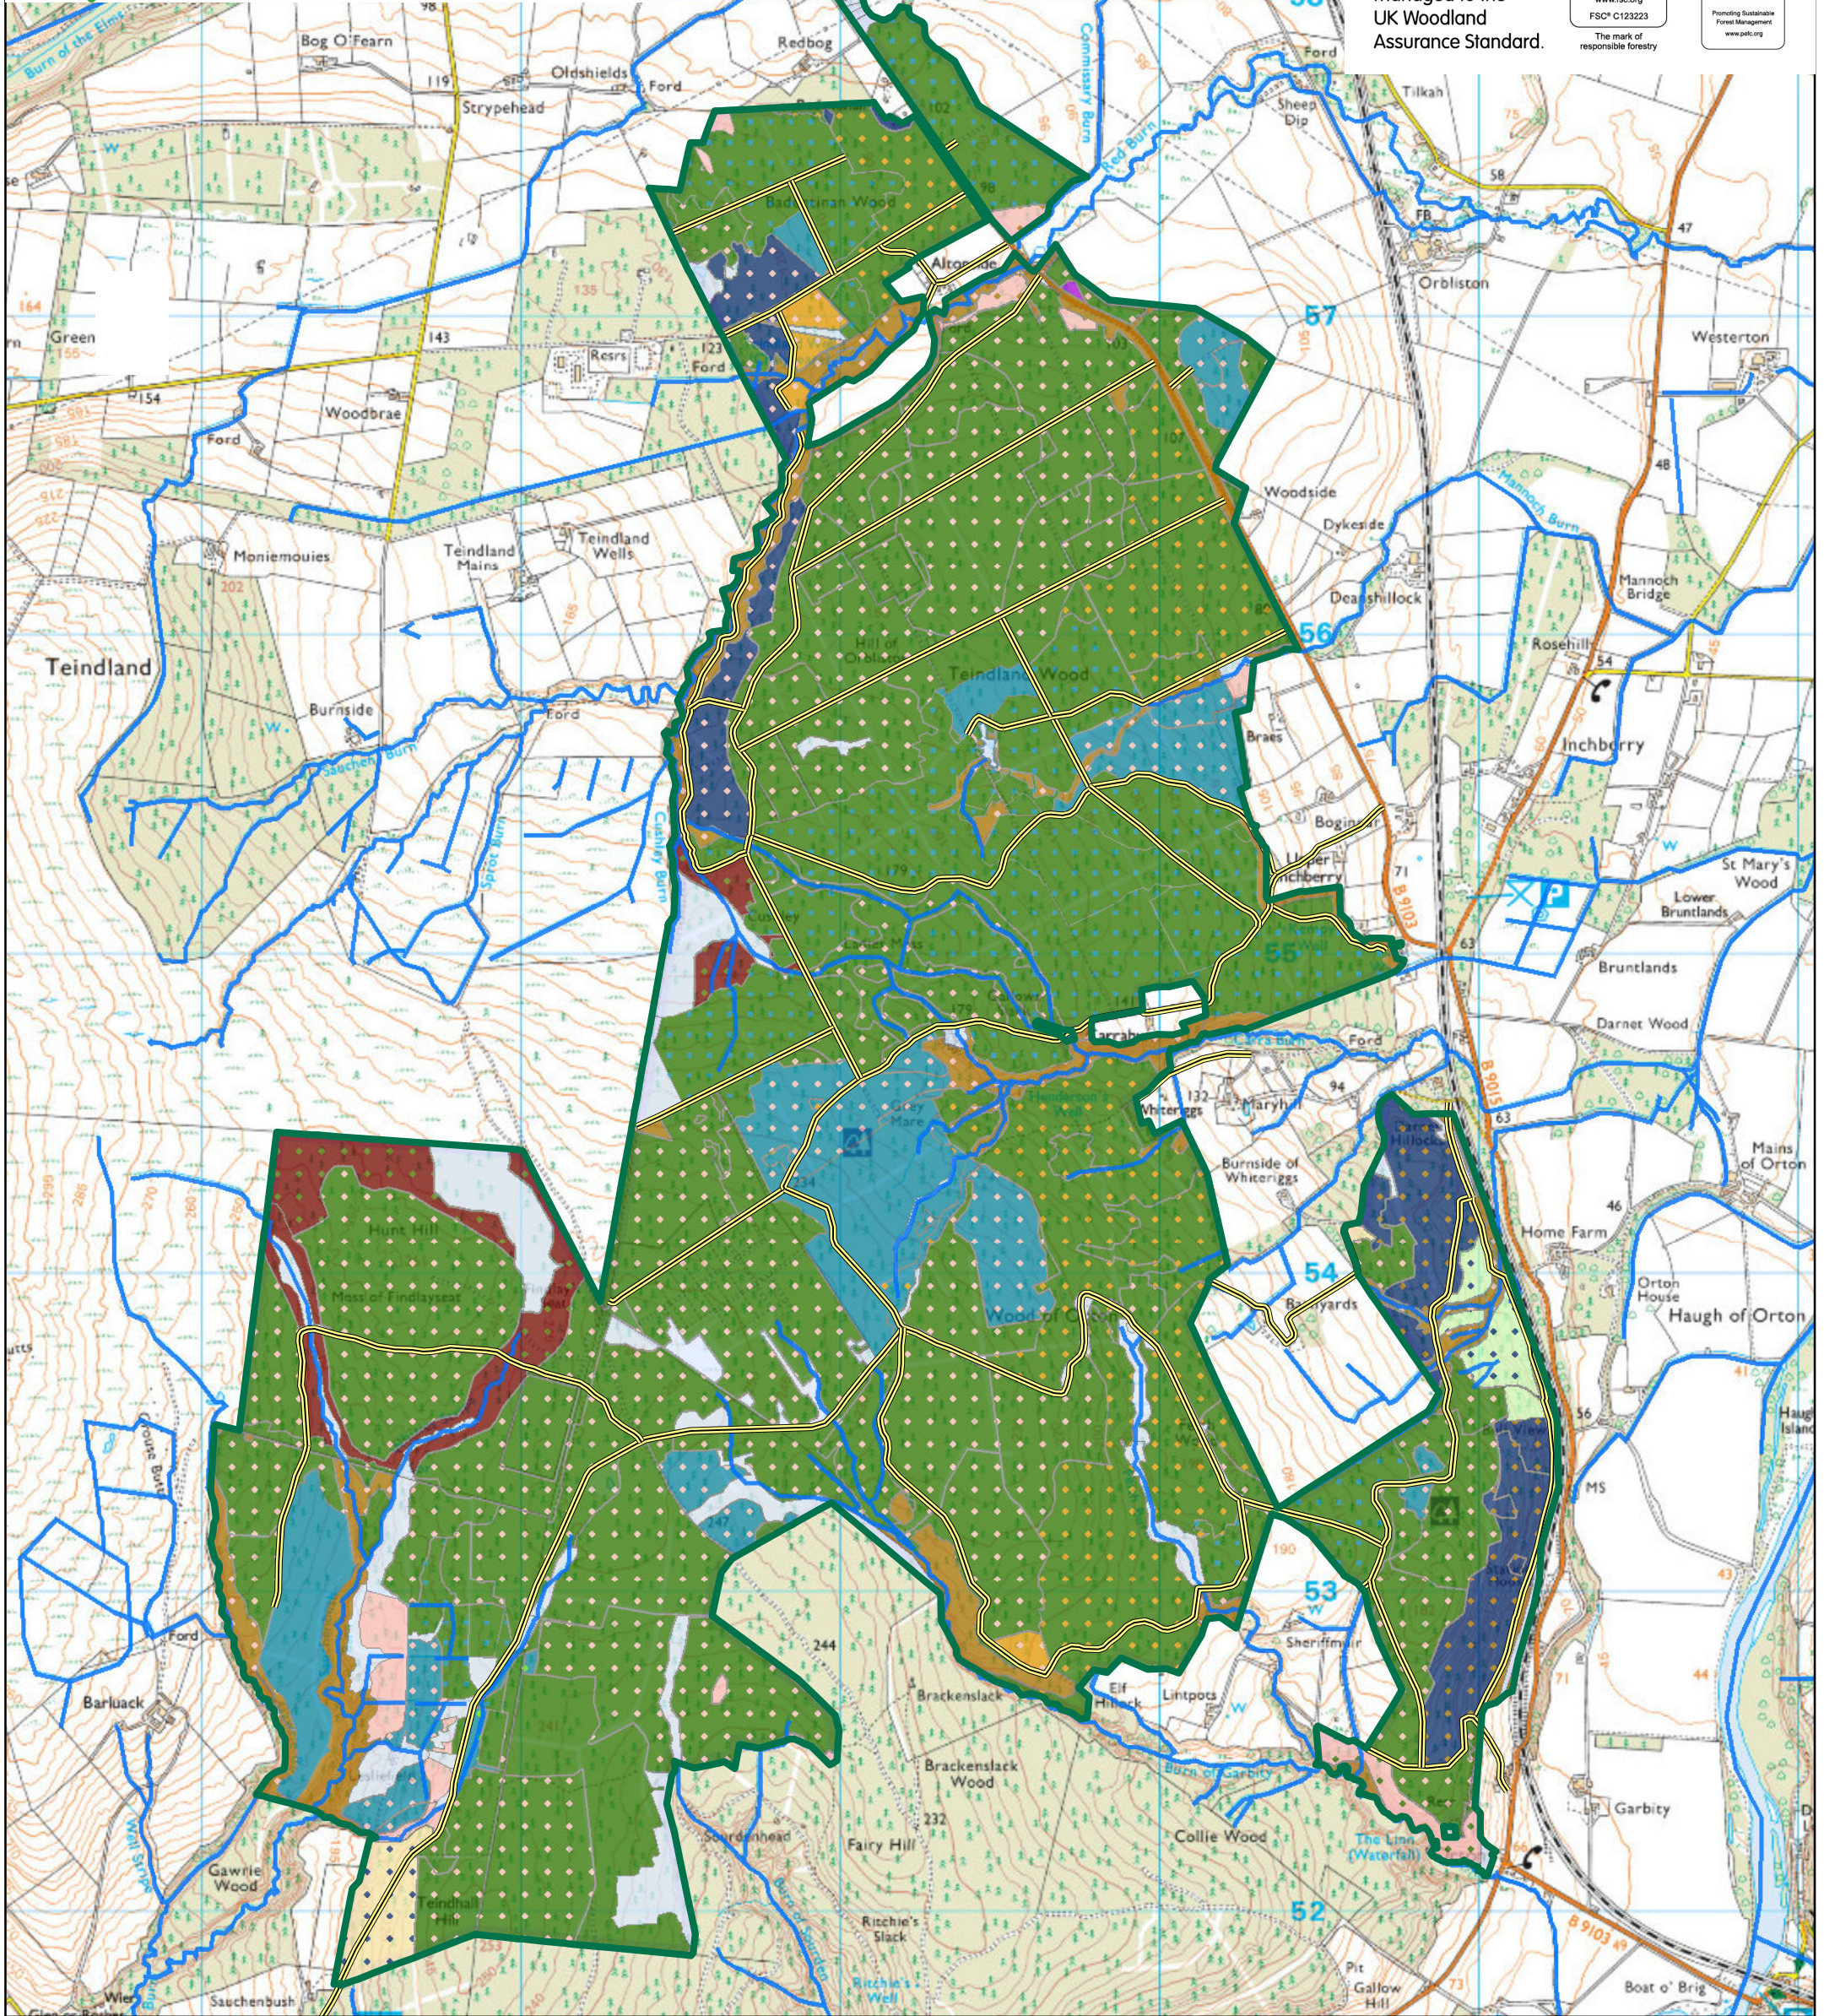

Forestry and Land Scotland

Coilltearachd agus Fearann Alba

Scotland's National Forest Estate is responsibly managed to the UK Woodland Assurance Standard.

Teindland LMP 2023

Map 9: Long term Future Species

Date: 12/04/2023

Scale @ A3: 1:20000

Legend

	Ash		Birch with Scots Pine		Scots Pine with Larch
	Birch		Douglas Fir with any Other Conifers		Scots Pine with any Other Broadleaves
	Douglas Fir		Larch with Birch		Scots Pine with Sitka Spruce
	Native Mixed/Other Broadleaves		Native Mixed Broadleaves with Scots Pine		Sitka Spruce with Birch
	Other/Mixed Broadleaves		Oak with Birch		Sitka Spruce with Larch
	Scots Pine		Other Broadleaves with Birch		Sitka Spruce with Lodgepole Pine
	Sitka Spruce		Other Conifers with Birch		Open
	Ash with any Other Conifers		Other Conifers with any Other Broadleaves		Forest Roads
	Birch with any Other Broadleaves		Scots Pine with Birch		Watercourses

Reproduced by permission of Ordnance Survey on behalf of HMSO. © Crown copyright and database right [2023]. All rights reserved. Ordnance Survey Licence number [100021242]. © Getmapping Plc and Bluesky International Limited 2023.