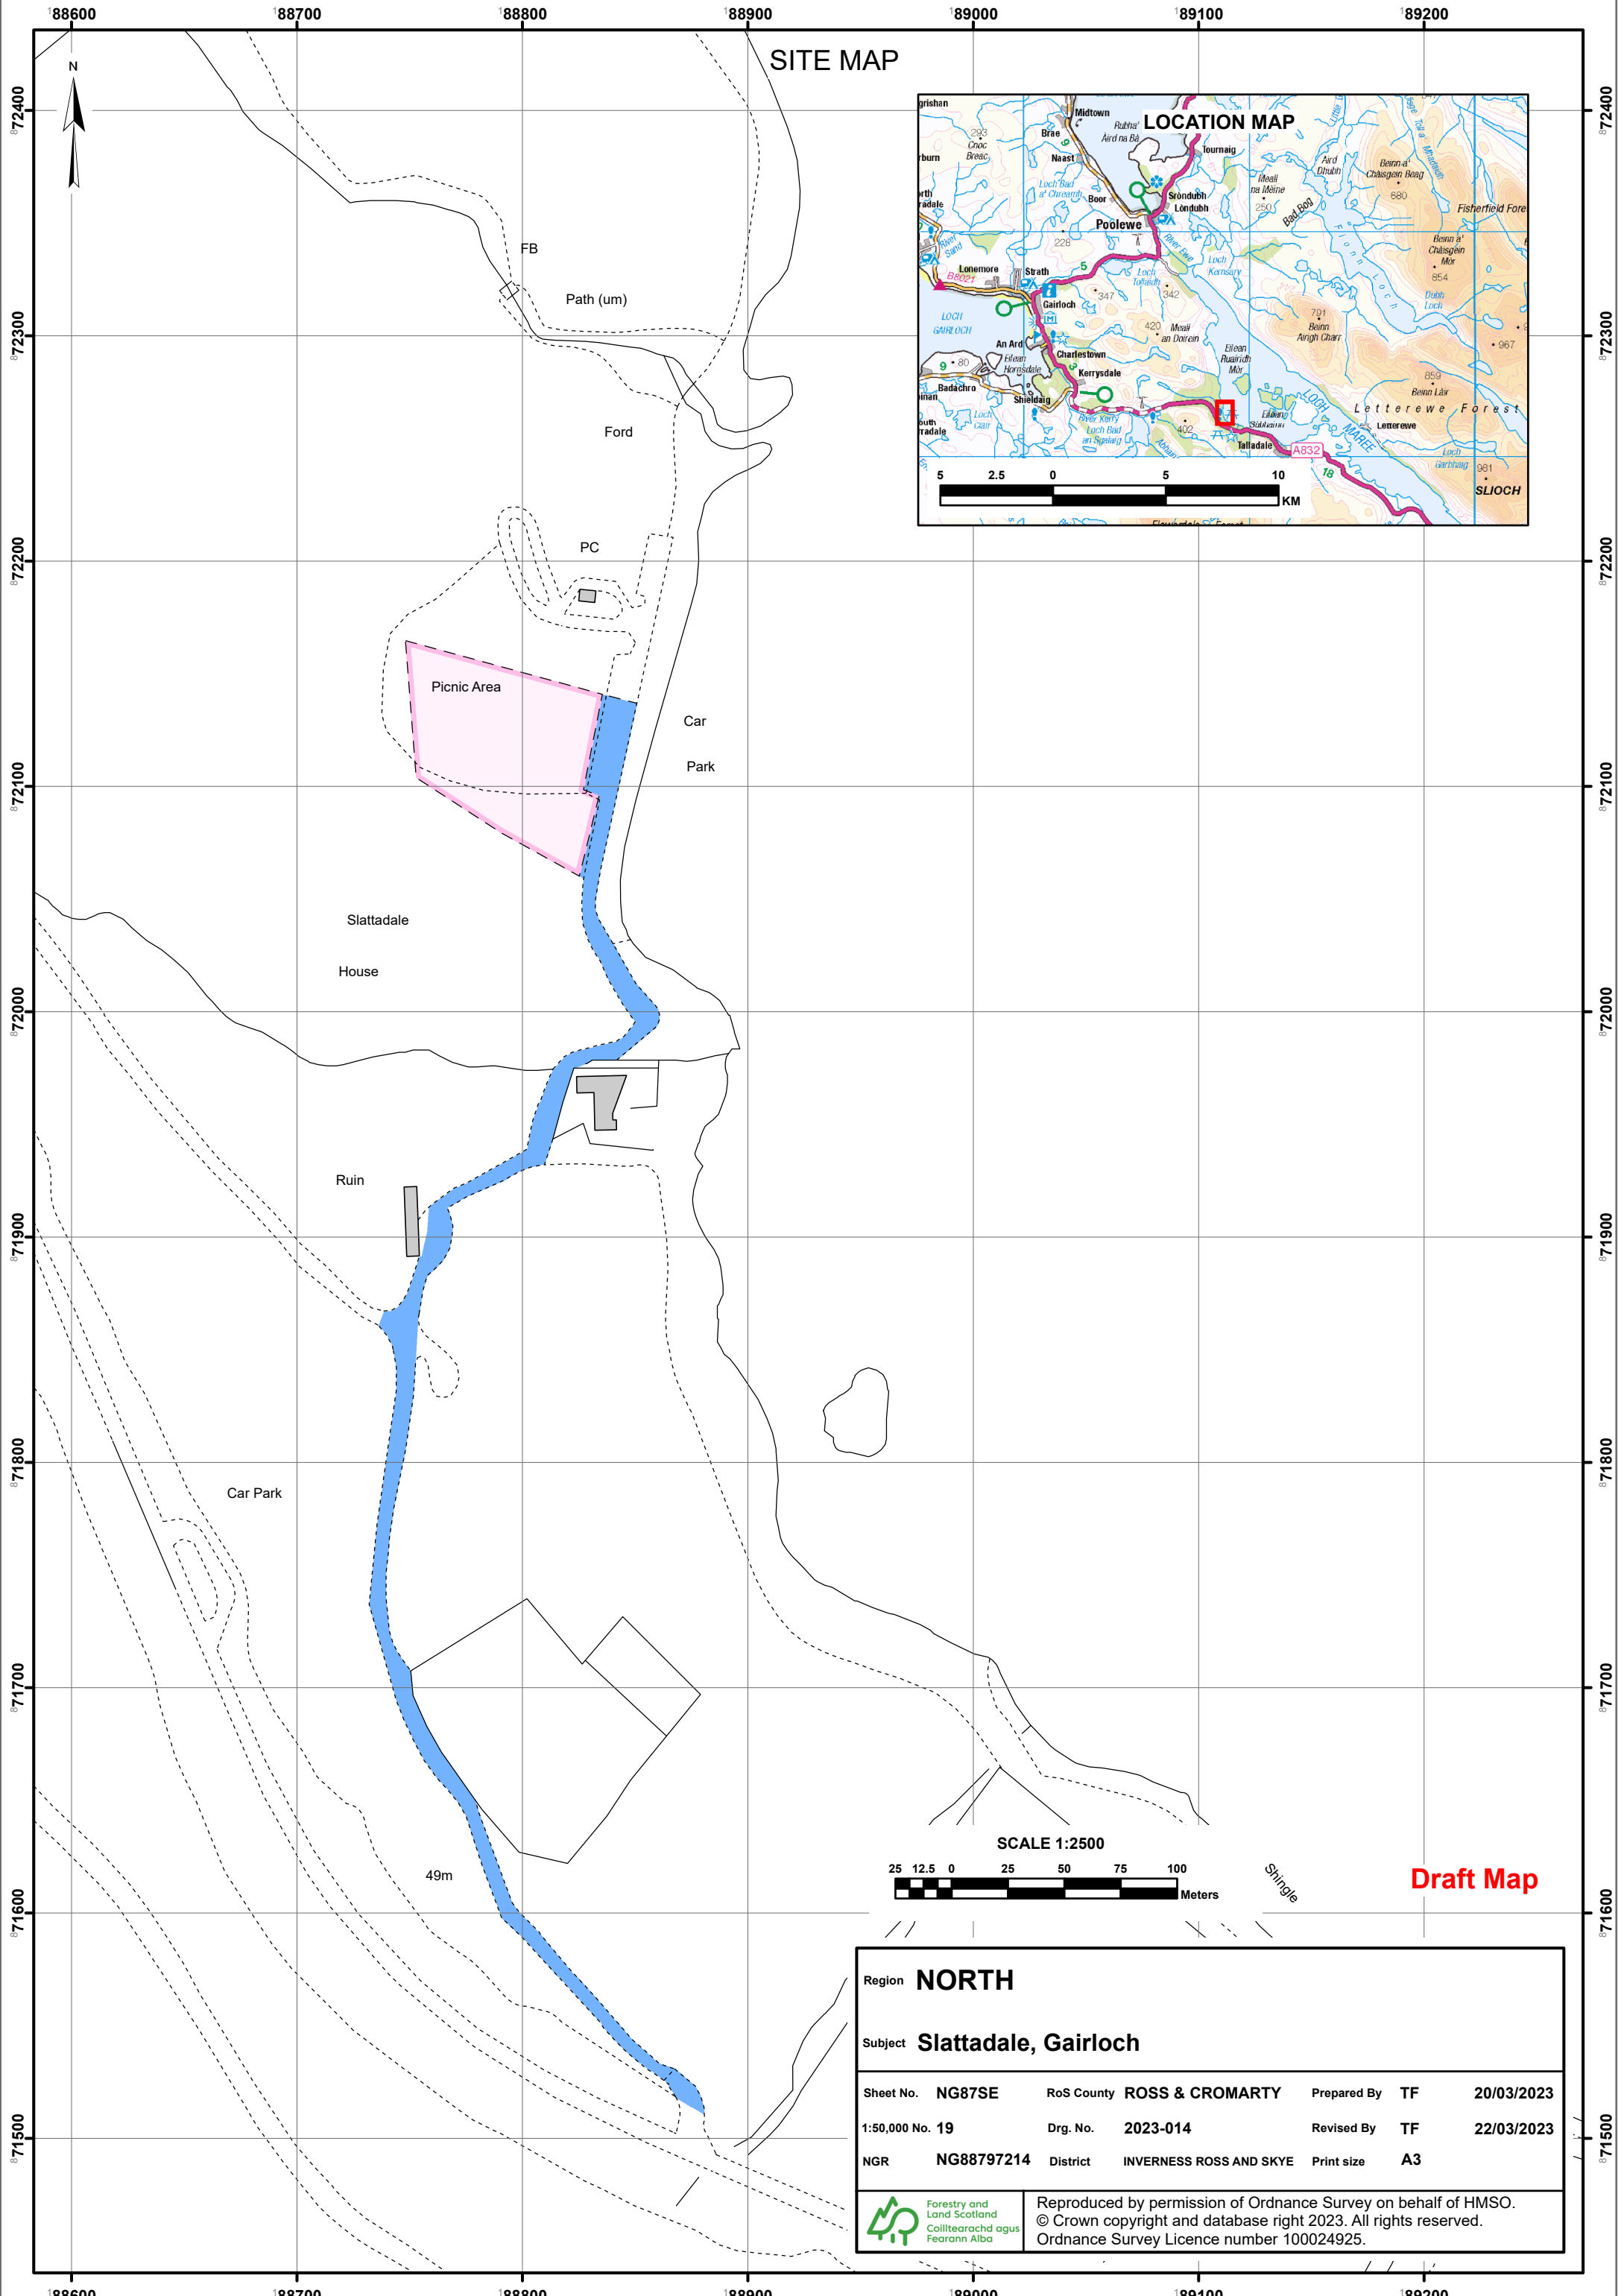

# SITE MAP

SCALE 1:2500

Shingle

**Draft Map**

Region	<b>NORTH</b>					
Subject	<b>Slattadale, Gairloch</b>					
Sheet No.	NG87SE	RoS County	ROSS & CROMARTY	Prepared By	TF	20/03/2023
1:50,000 No.	19	Drg. No.	2023-014	Revised By	TF	22/03/2023
NGR	NG88797214	District	INVERNESS ROSS AND SKYE	Print size	A3	

Reproduced by permission of Ordnance Survey on behalf of HMSO. © Crown copyright and database right 2023. All rights reserved. Ordnance Survey Licence number 100024925.