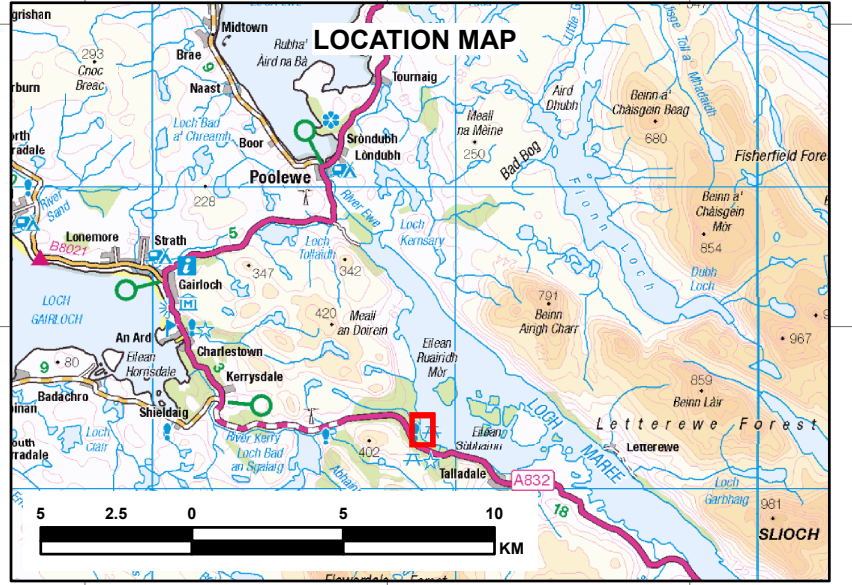

# SITE MAP

SCALE 1:2500

Shingle

**Draft Map**

Region	<b>NORTH</b>					
Subject	<b>Slattadale, Gairloch</b>					
Sheet No.	NG87SE	RoS County	ROSS & CROMARTY	Prepared By	TF	20/03/2023
1:50,000 No.	19	Drg. No.	2023-014	Revised By	TF	22/03/2023
NGR	NG88797214	District	INVERNESS ROSS AND SKYE	Print size	A3	

Reproduced by permission of Ordnance Survey on behalf of HMSO. © Crown copyright and database right 2023. All rights reserved. Ordnance Survey Licence number 100024925.