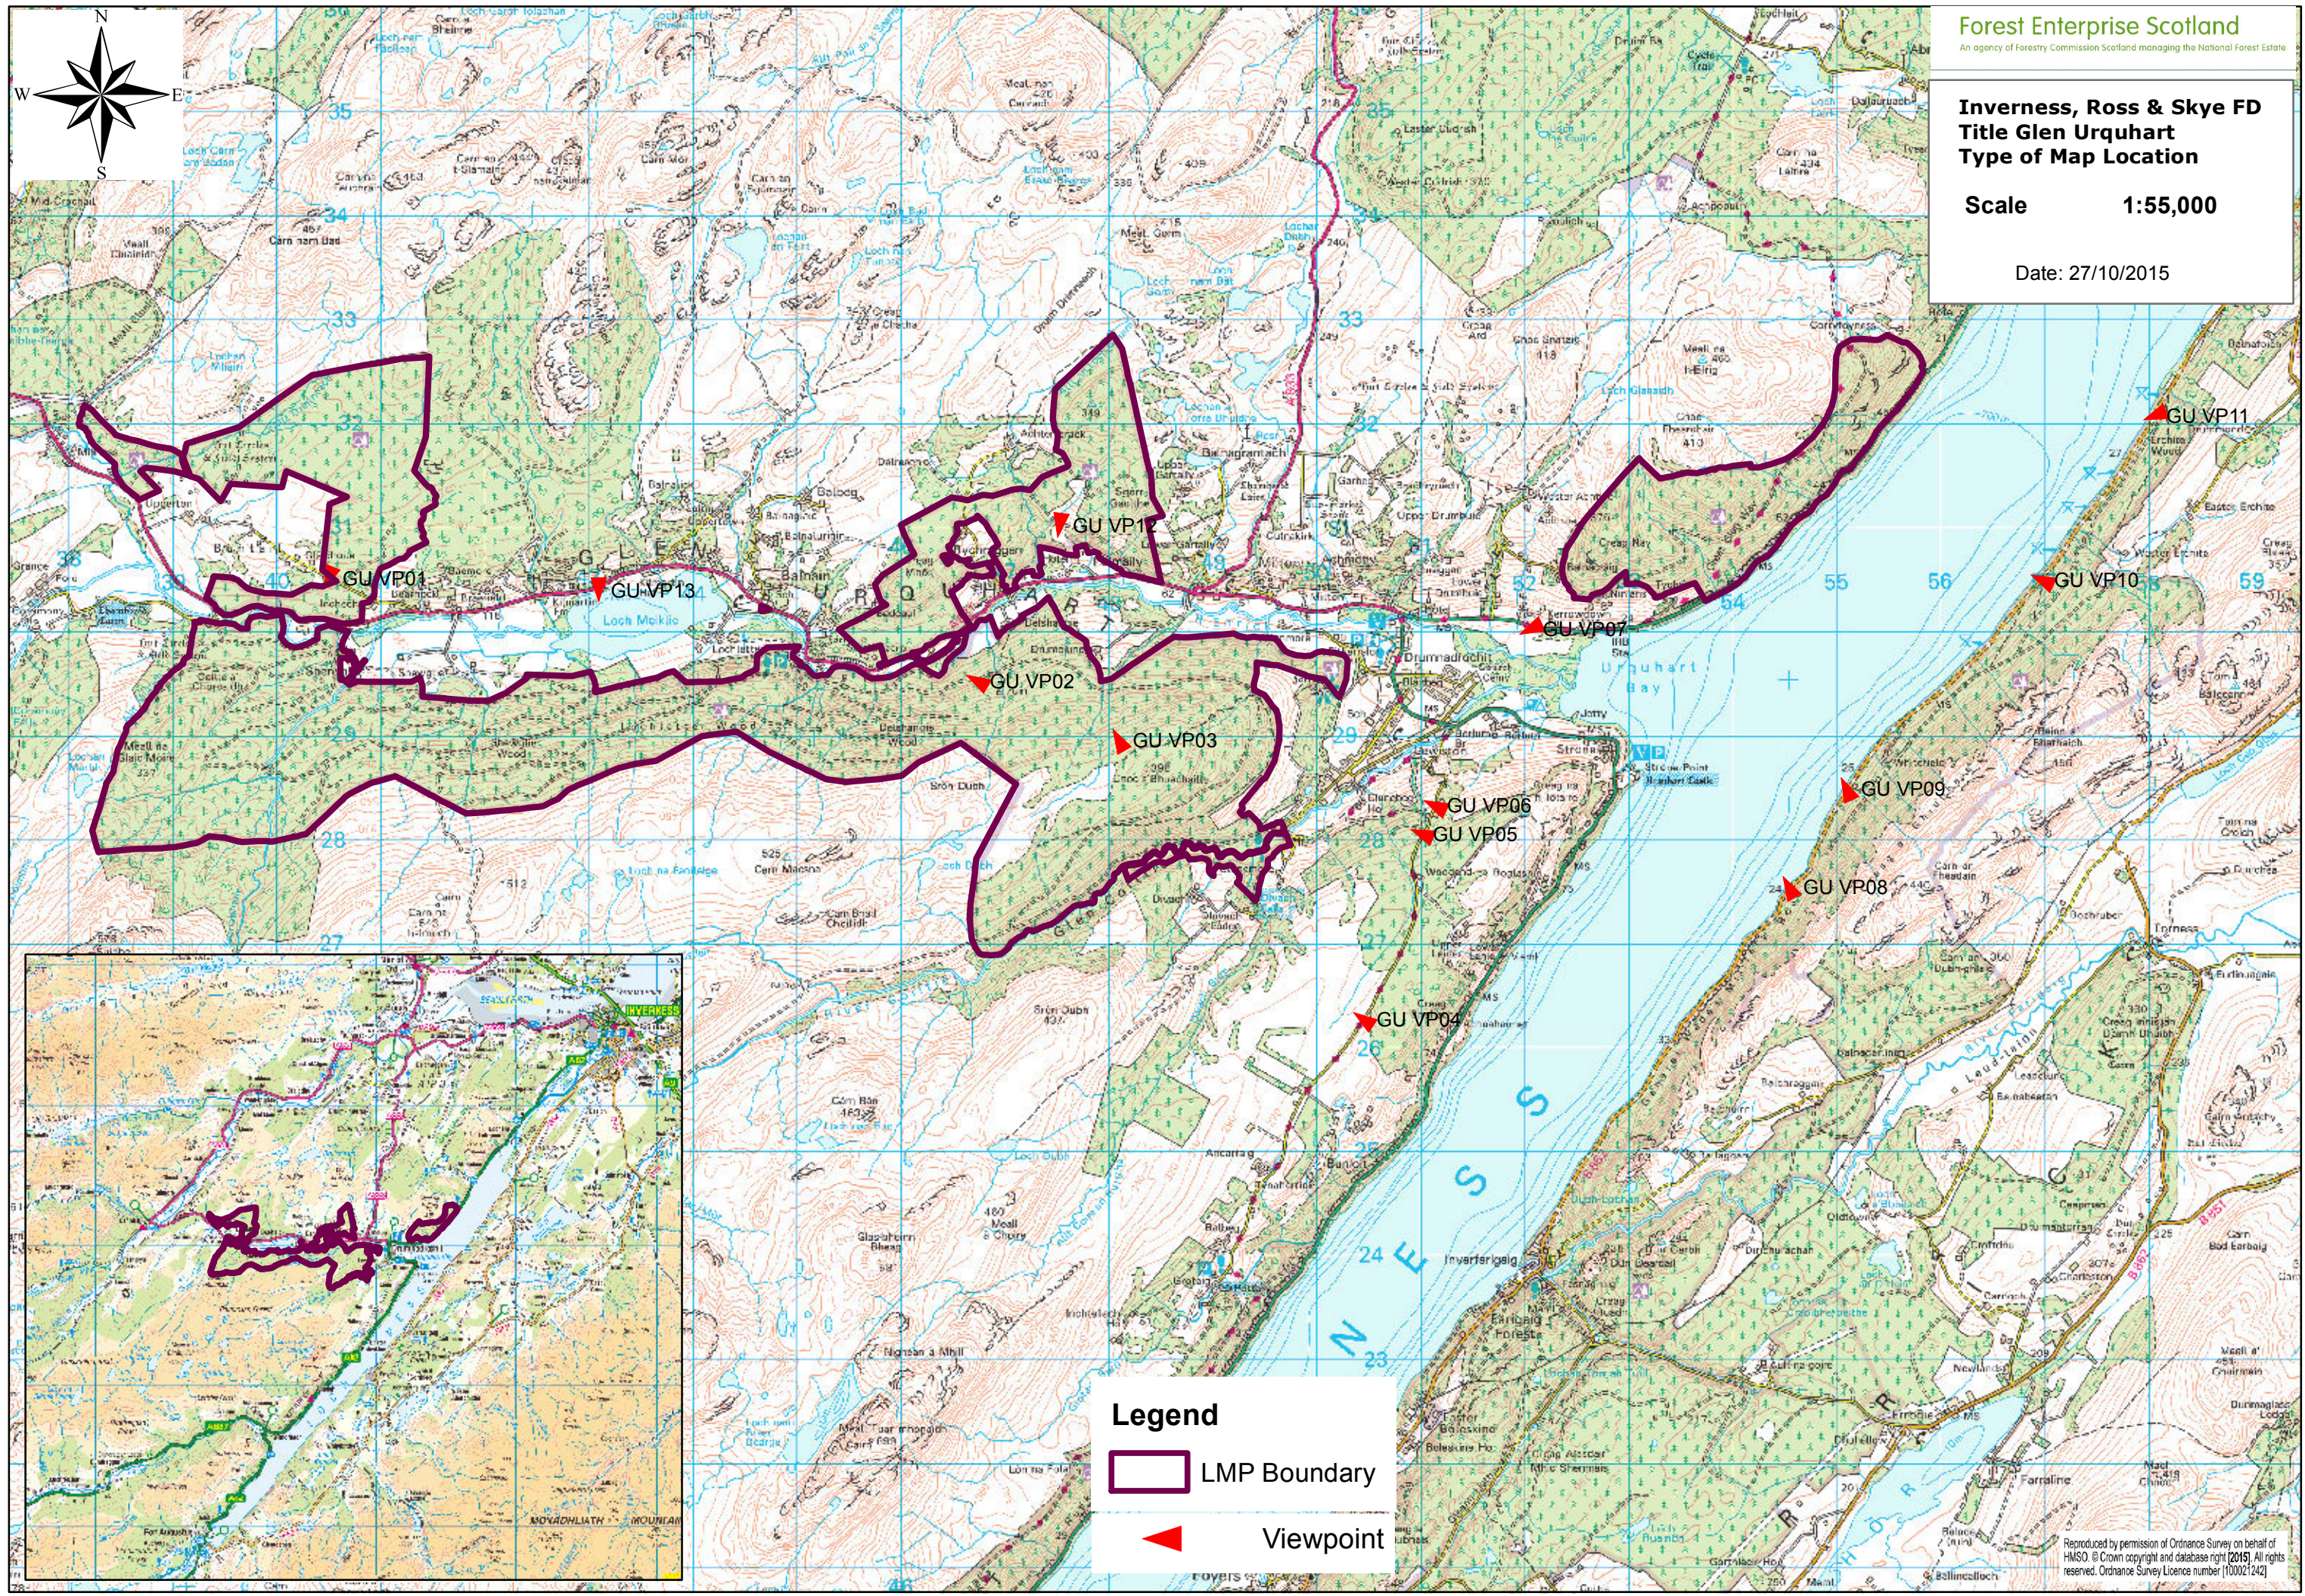

**Inverness, Ross & Skye FD
Title Glen Urquhart
Type of Map Location**

Scale 1:55,000

Date: 27/10/2015

Legend

-  LMP Boundary
-  Viewpoint