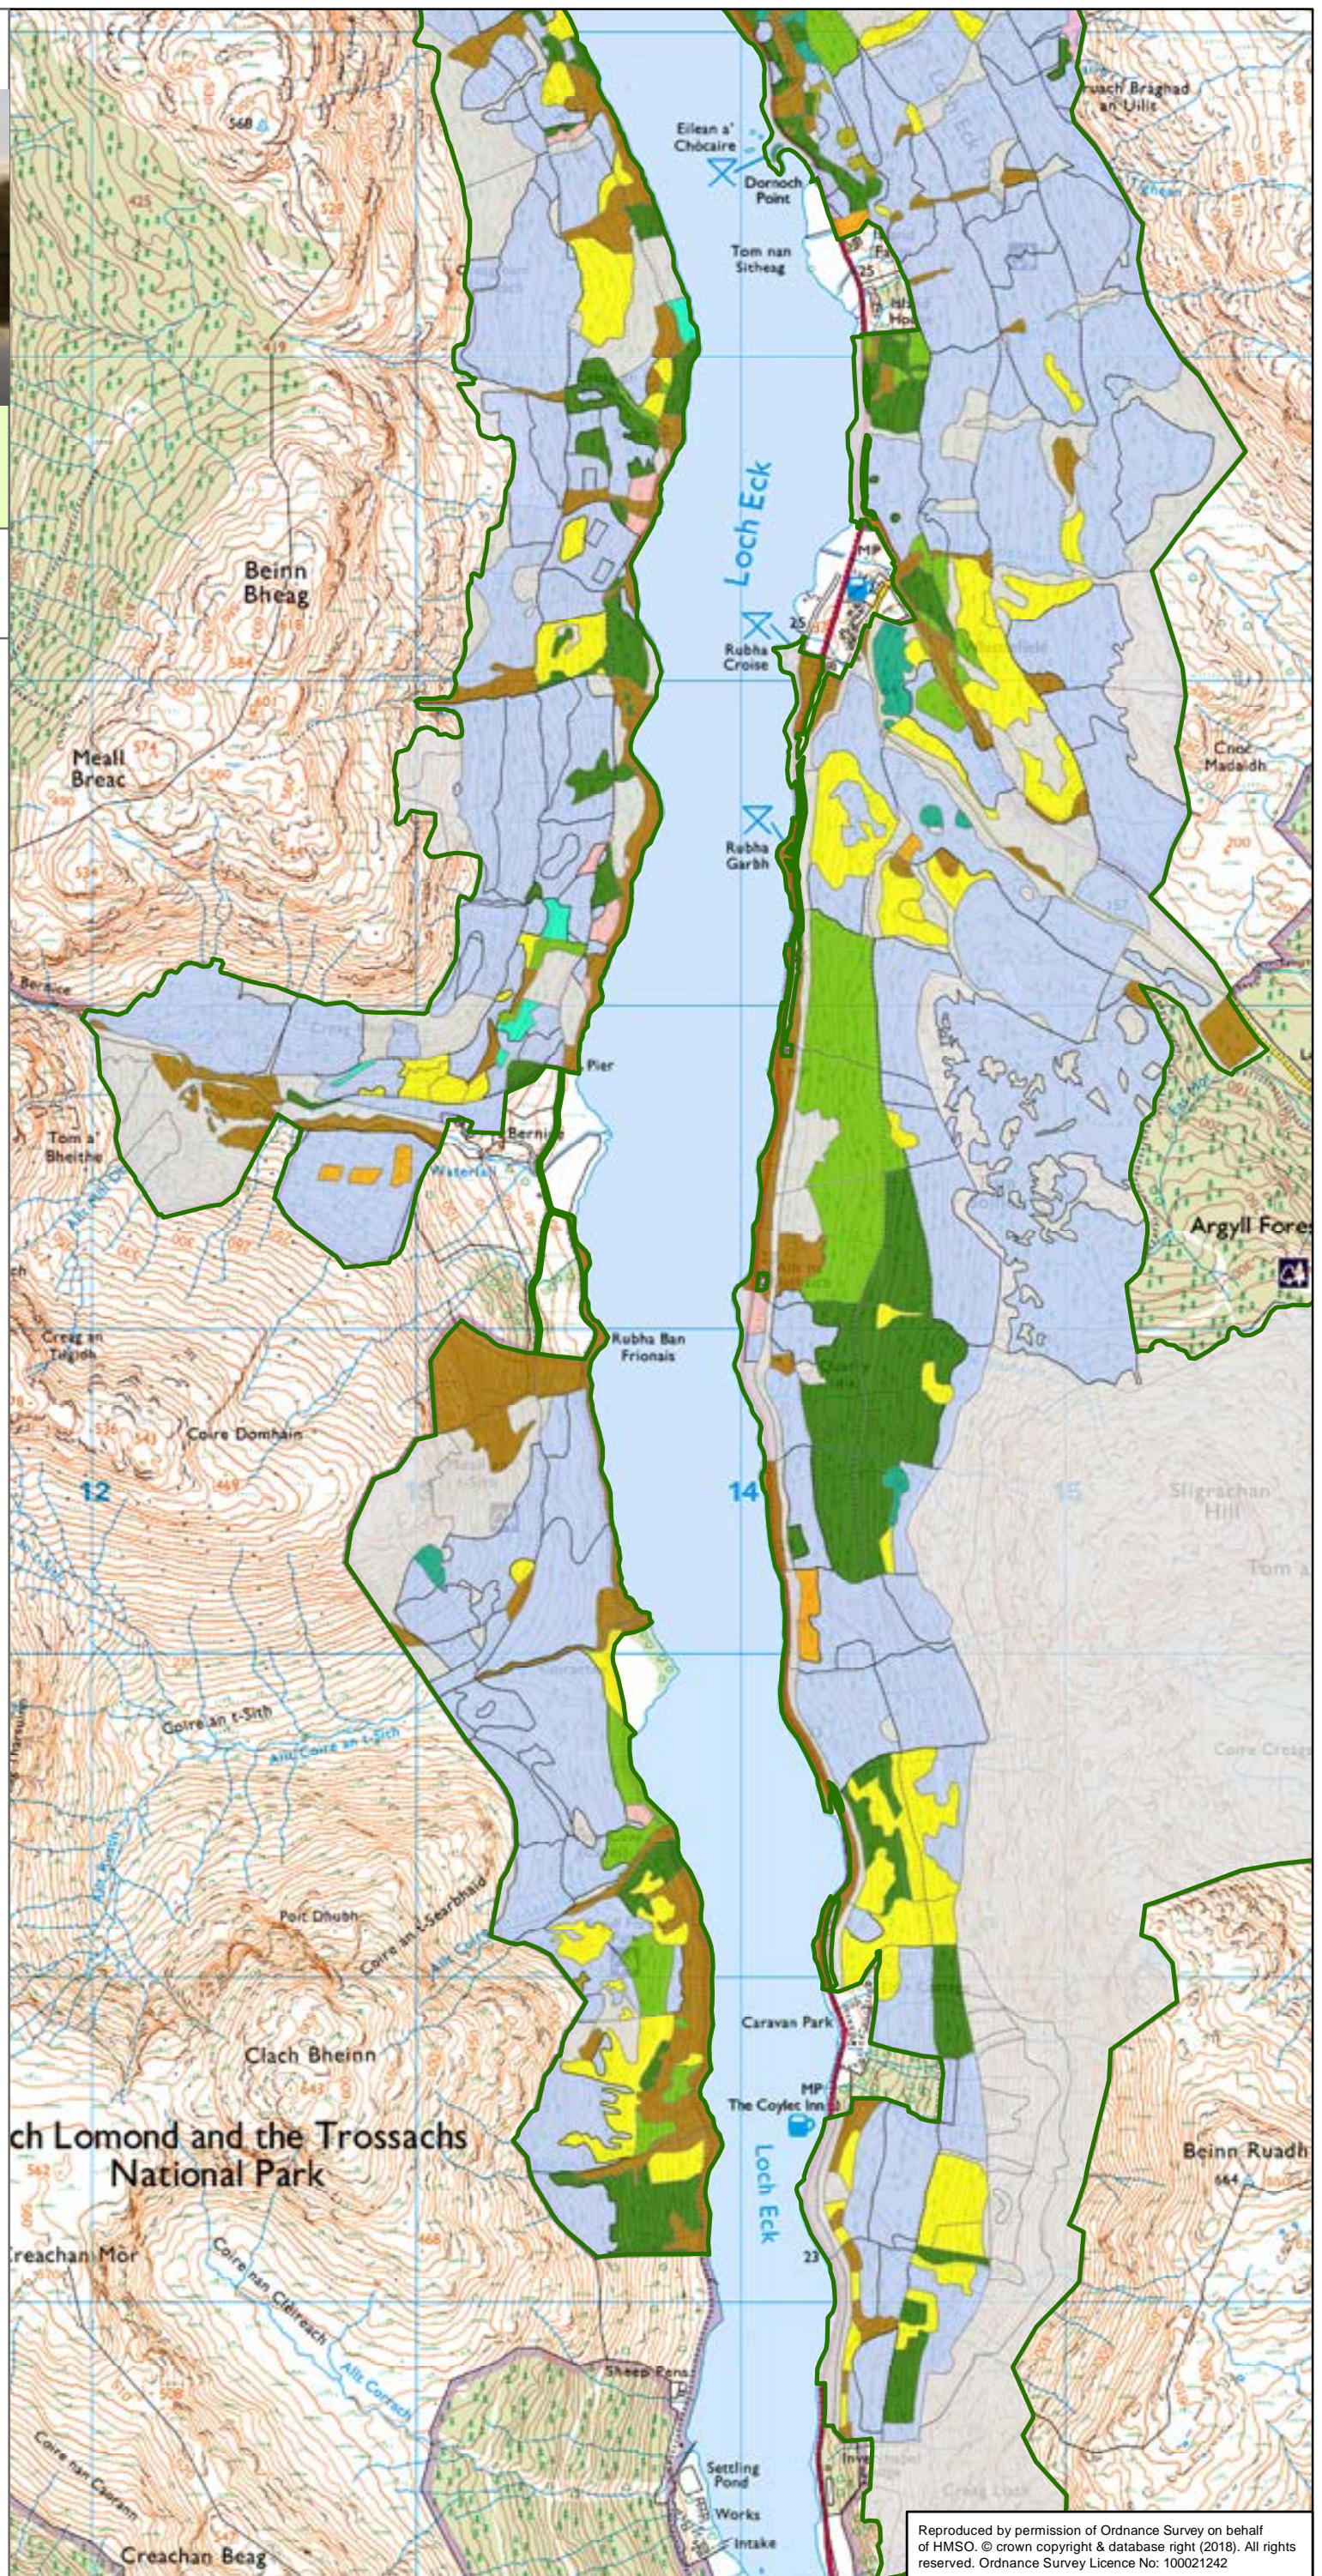

Loch Eck Land Management Plan

M2b Existing Habitats & Species South

Legend

Loch Eck Land Management Plan Boundary

Primary Species

- Open Ground
- Mixed Broadleaves (MB)
- Douglas Fir (DF)
- Larch (L)
- Grand Fir (GF)
- Lodgepole Pine (LP)
- Mixed Conifer (MC)
- Mountain Pine (MOP)
- Noble Fir (NF)
- Norway Spruce (NS)
- Scots Pine (SP)
- Sitka Spruce (SS)
- Western Hemlock (WH)

08/04/2018

Scale: 1:20,000 @ A3

Reproduced by permission of Ordnance Survey on behalf of HMSO. © crown copyright & database right (2018). All rights reserved. Ordnance Survey Licence No: 100021242