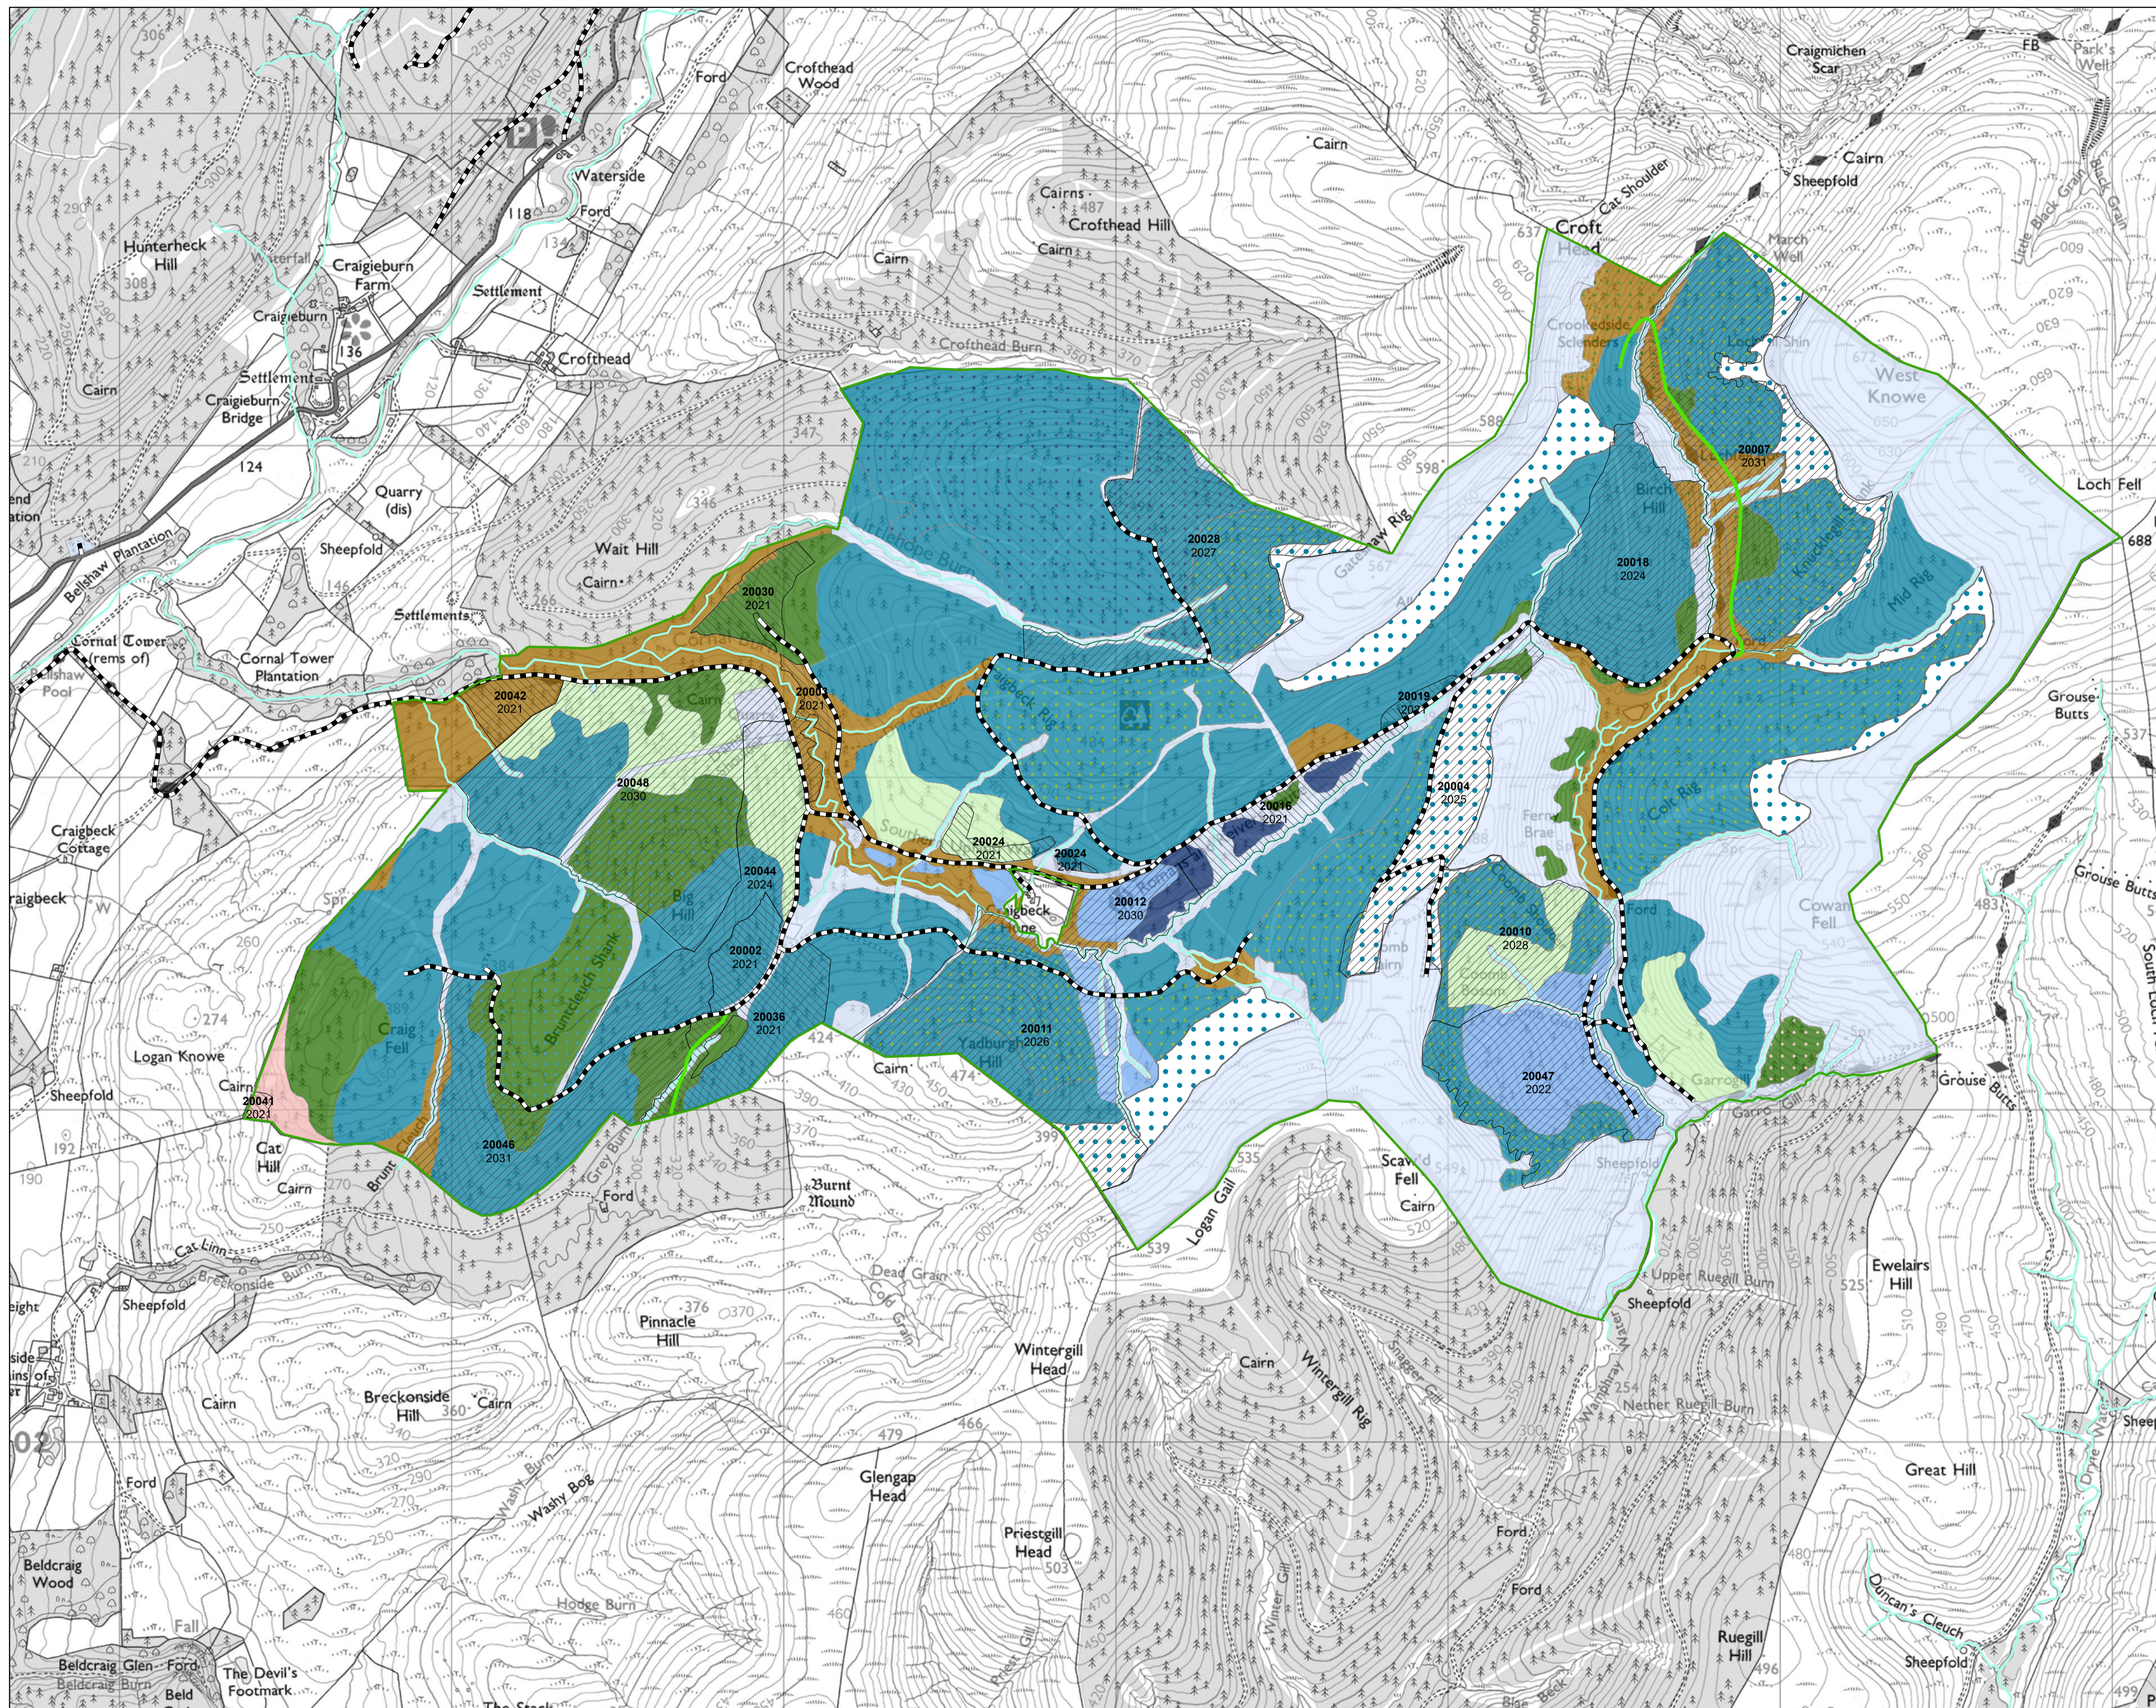

Garrogill LMP

Map 6: Future Habitats and Species

Author: Robin Fuller

Scale @ A1: 1:10,000

Date: 07/01/2021

Legend

-  Garrogill LMP area
-  Forest Roads
-  Planned Roads
-  Recently felled coupes with proposed restock year
-  Phase 1 and 2 coupes with proposed restock year
-  Watercourses
-  Woodland fringe
-  Birch
-  Douglas Fir
-  Norway Spruce
-  Other Broadleaves
-  Other Conifers
-  Scots Pine
-  Sitka Spruce
-  Other Broadleaves with Scots Pine
-  Scots Pine with Birch
-  Scots Pine with Sitka Spruce
-  Sitka Spruce with Lodgepole Pine
-  Sitka Spruce with Other Conifers
-  Open
-  Open

Reproduced by permission of Ordnance Survey on behalf of HMSO. © Crown copyright and database right [2021]. All rights reserved. Ordnance Survey Licence number [100021242]. © Getmapping Plc and Bluesky International Limited 2021.