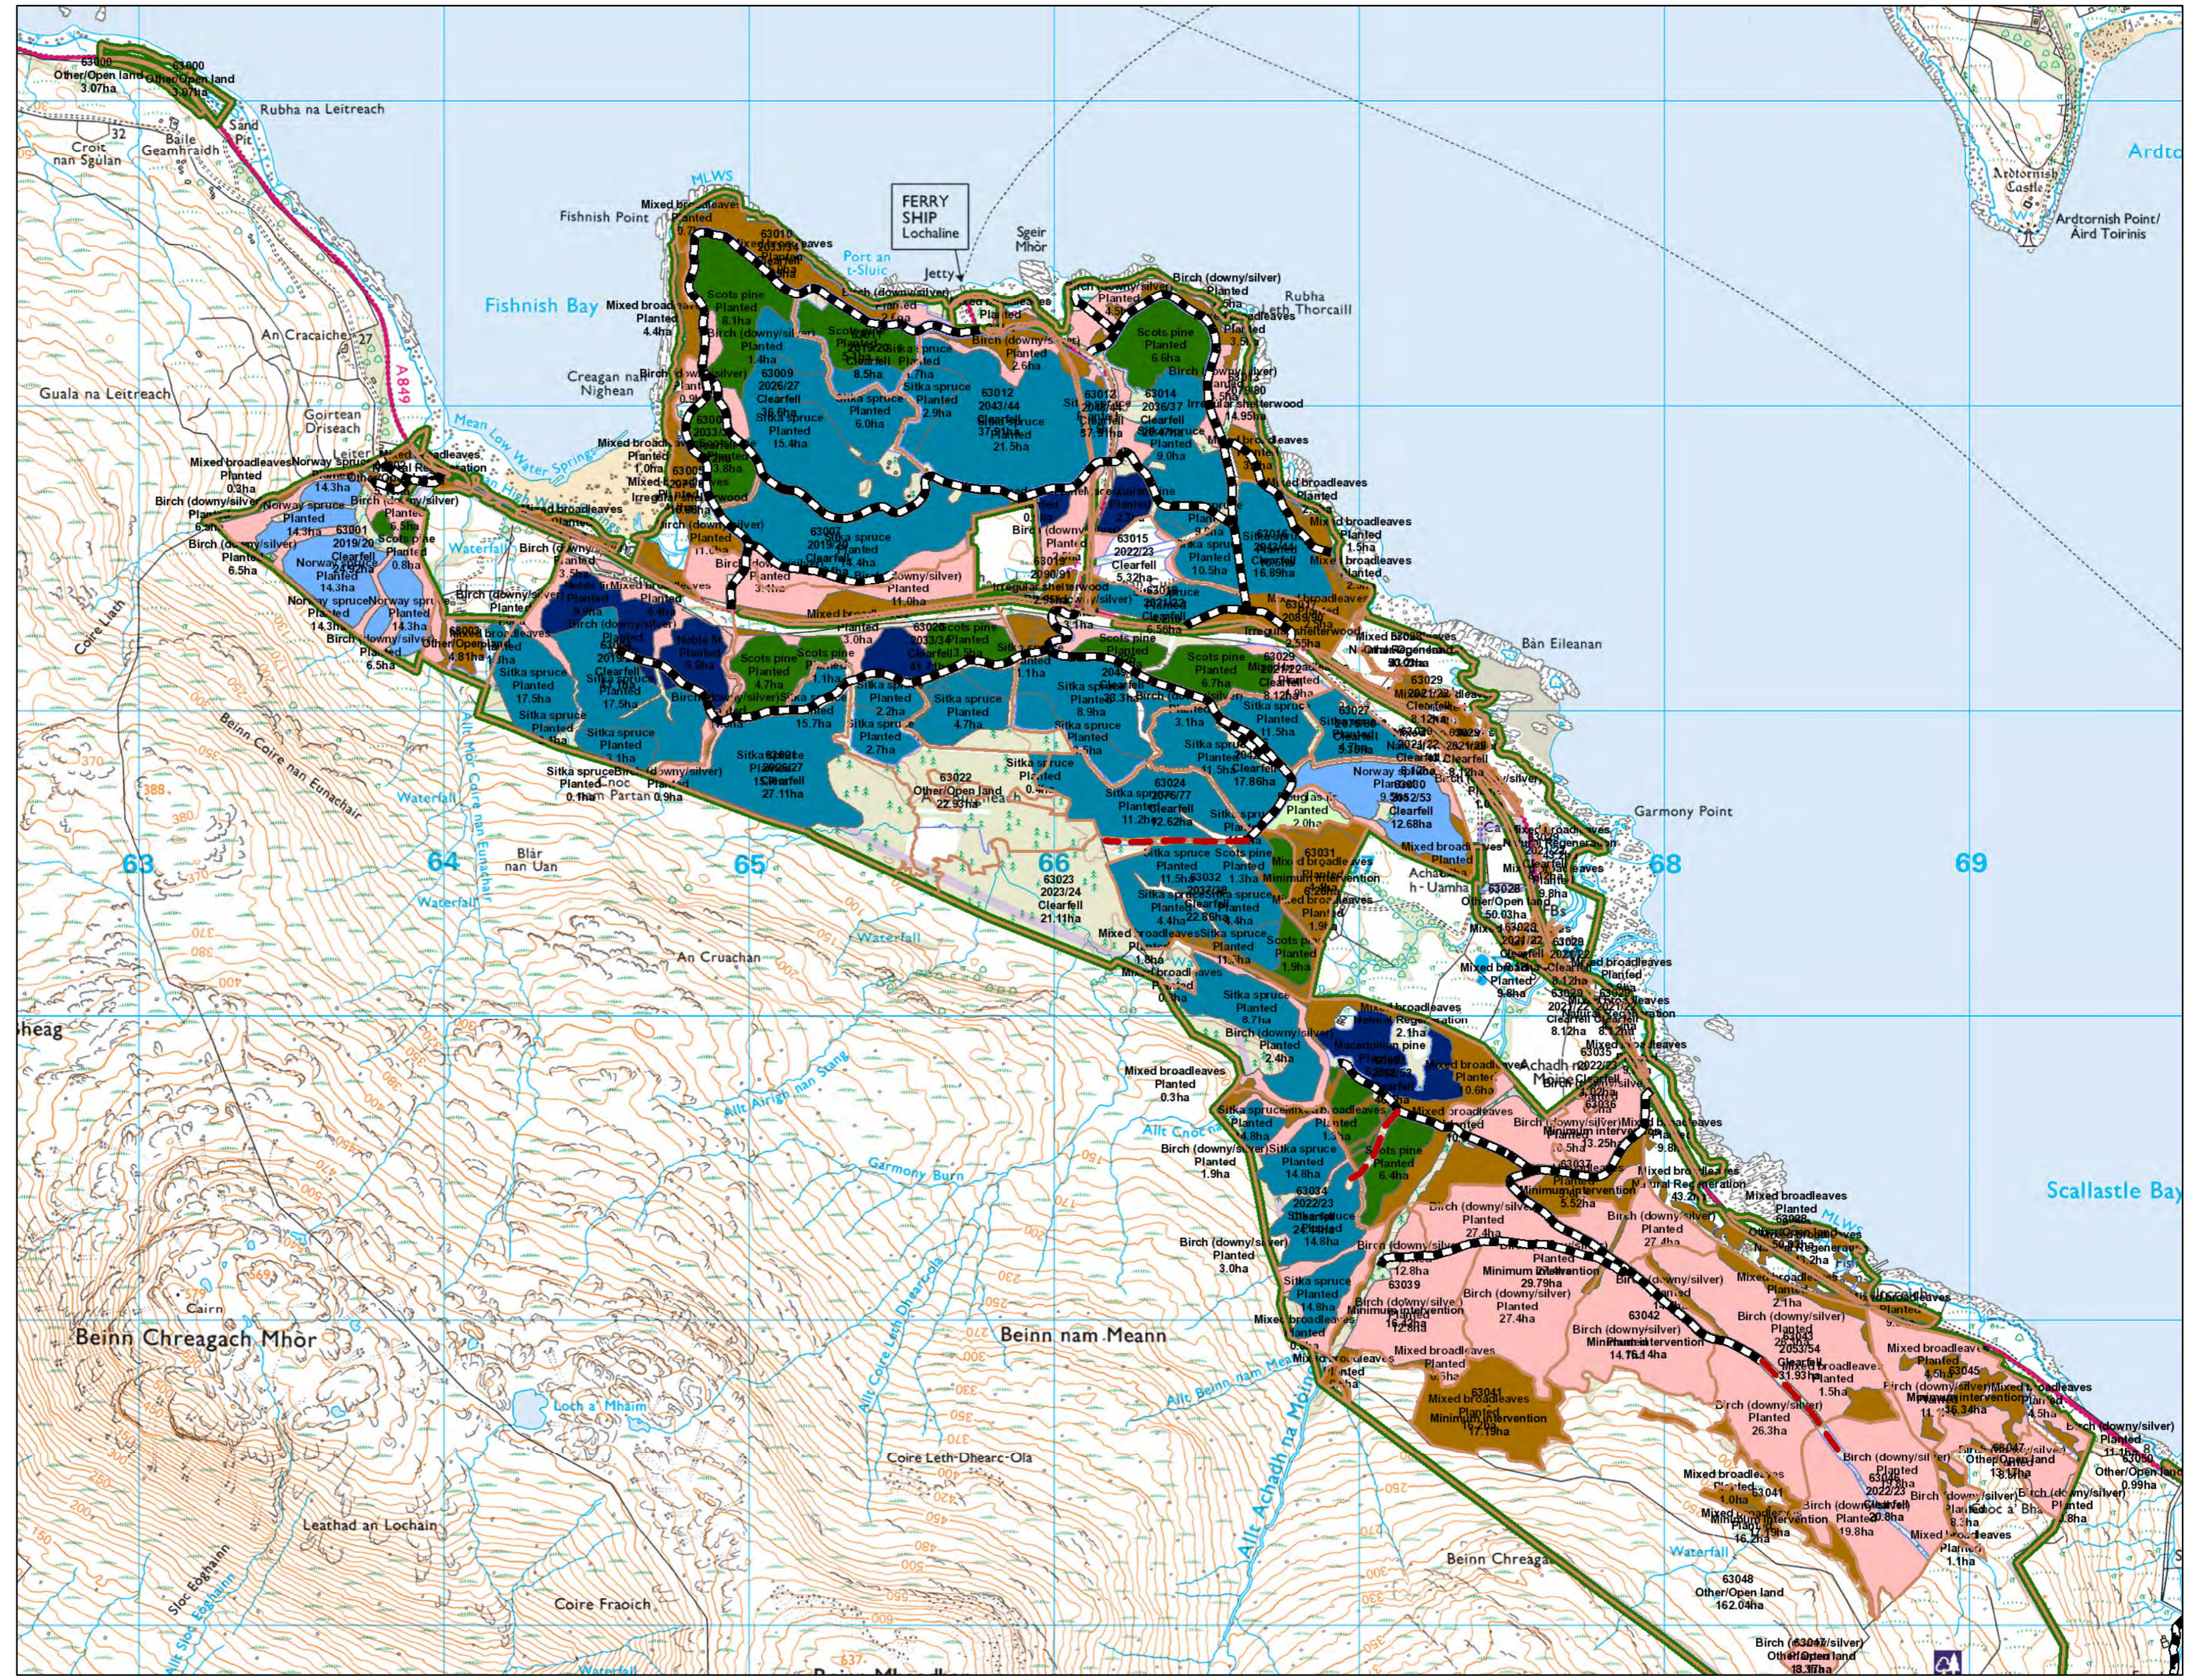

Map 5.4A Species Harmony (N)

Author: Roger Wilson
Scale @ A2: 1:15,000
Date: 20/07/2021

Legend

- Proposed_roads_G...
Forest Roads
Scenario Management Coupes
Scenario Restock Areas (Primary Species (Forest))
Open
Ash
Beech
Birch
Oak
Native Mixed/Other Broadleaves
Other/Mixed Broadleaves
Other/Mixed Conifers
Douglas Fir
Larch
Lodgepole Pine
Norway Spruce
Scots Pine
Sitka Spruce
Blocks

Reproduced by permission of Ordnance Survey on behalf of HMSO.
© Crown copyright and database right 2021. All rights reserved.
Ordnance Survey Licence number 100024925.
© Getmapping Plc and Bluesky International Limited 2021.

Scotland's national forests and land are responsibly managed to the UK Woodland Assurance Standard.

Scallastle Bay