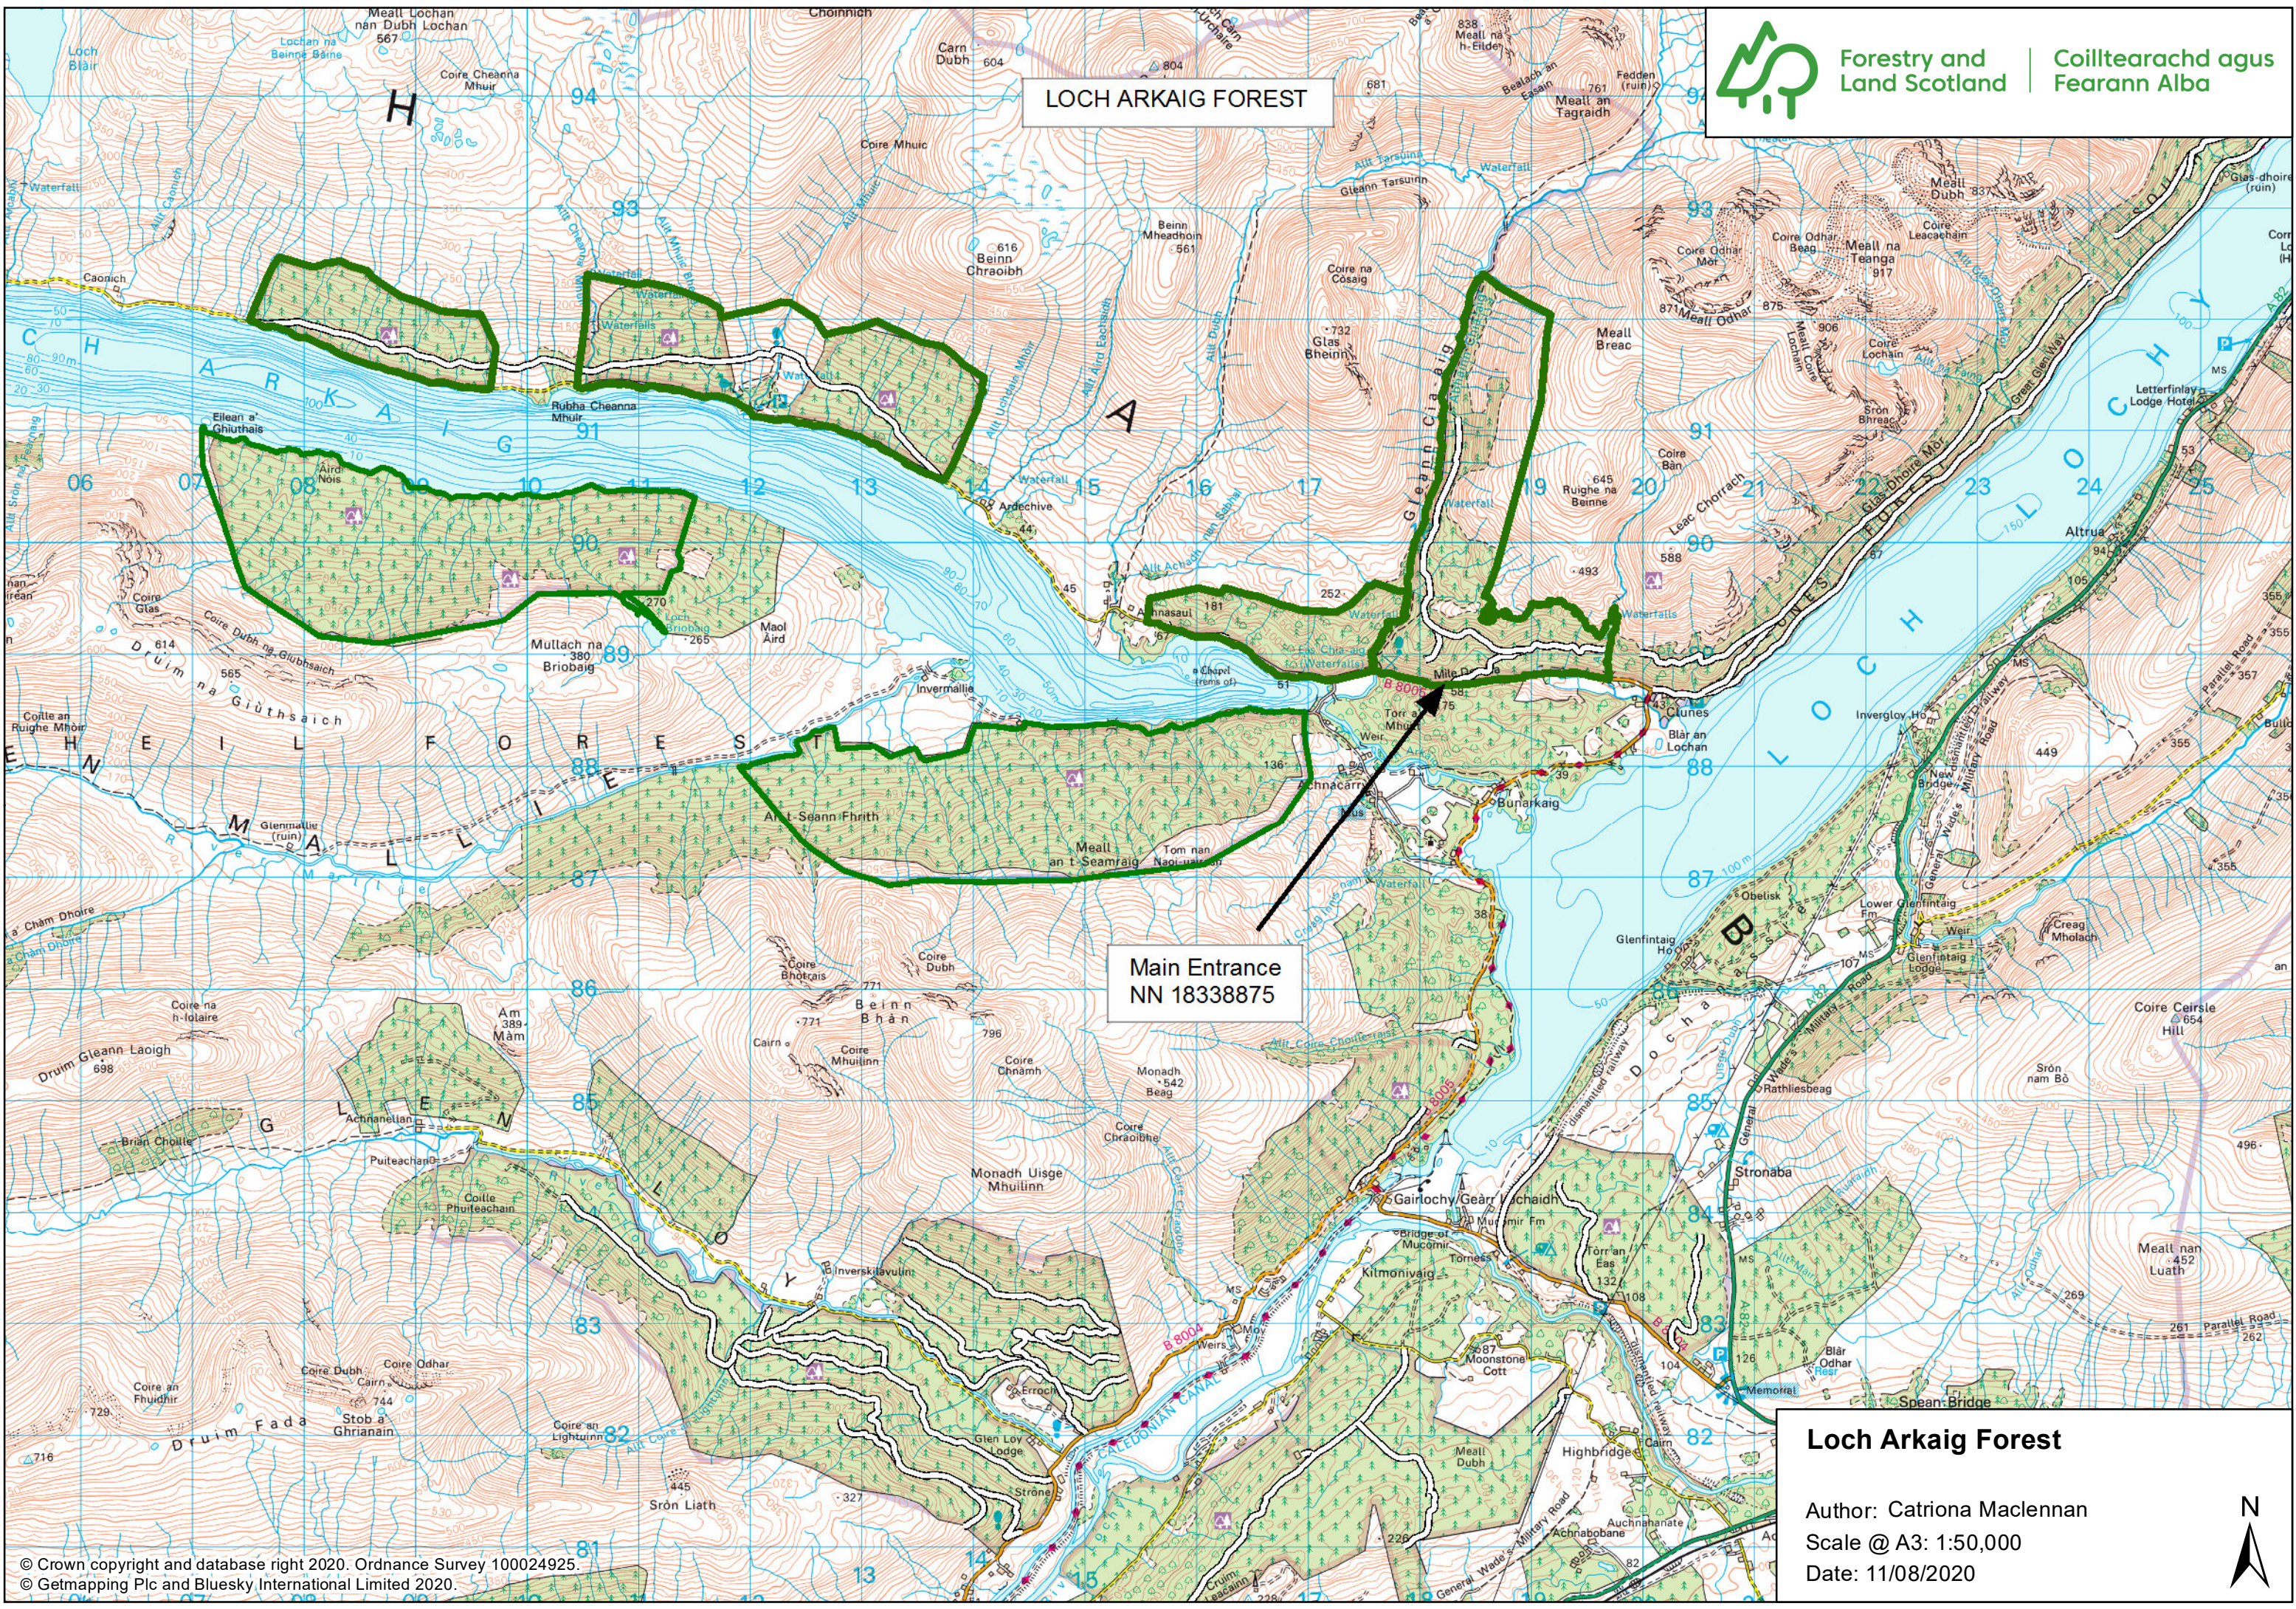

Forestry and Land Scotland

Coilltearachd agus Fearann Alba

LOCH ARKAIG FOREST

Main Entrance
NN 18338875

Loch Arkaig Forest

Author: Catriona MacIennan
Scale @ A3: 1:50,000
Date: 11/08/2020