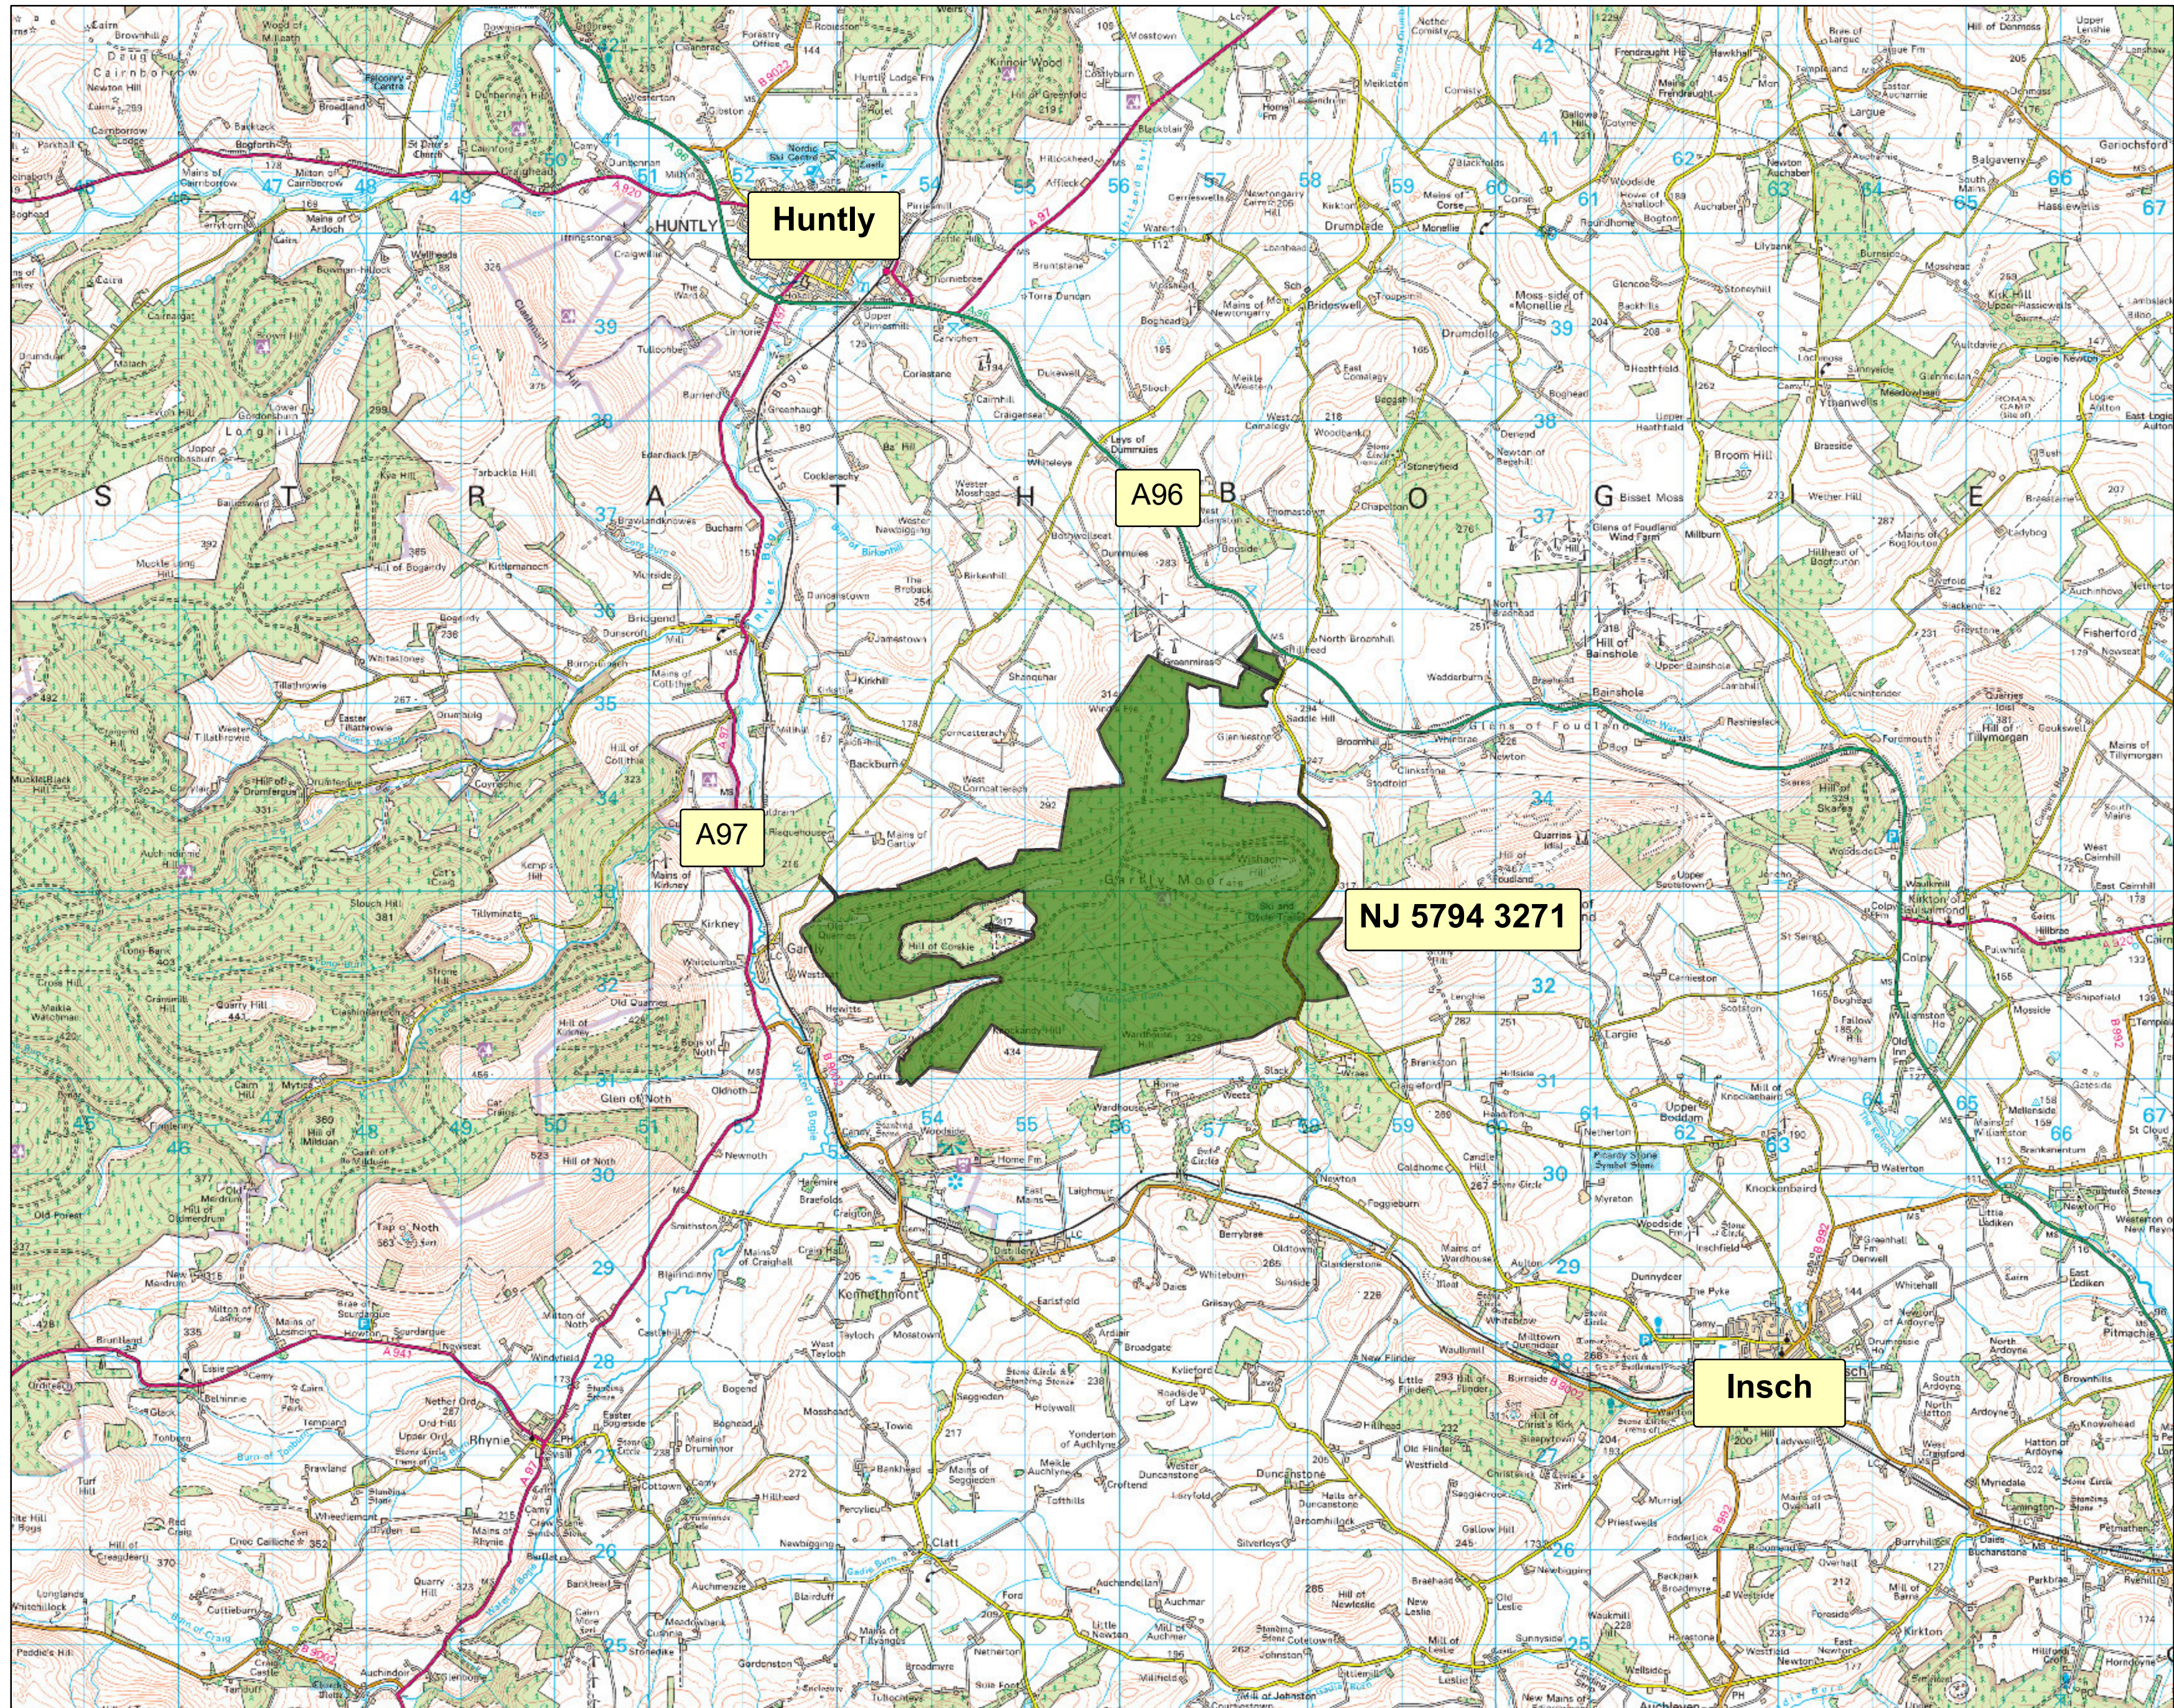

**Gartly
Land Management Plan
2023**

Map 1: Location

Scale @ A2: 1:50,000

Date: November 2022

Legend

 Gartly LMP Area

Reproduced by permission of Ordnance Survey on behalf of HMSO. © Crown copyright and database right [2022]. All rights reserved. Ordnance Survey Licence number [100021242]. © Getmapping Plc and Bluesky International Limited 2022.