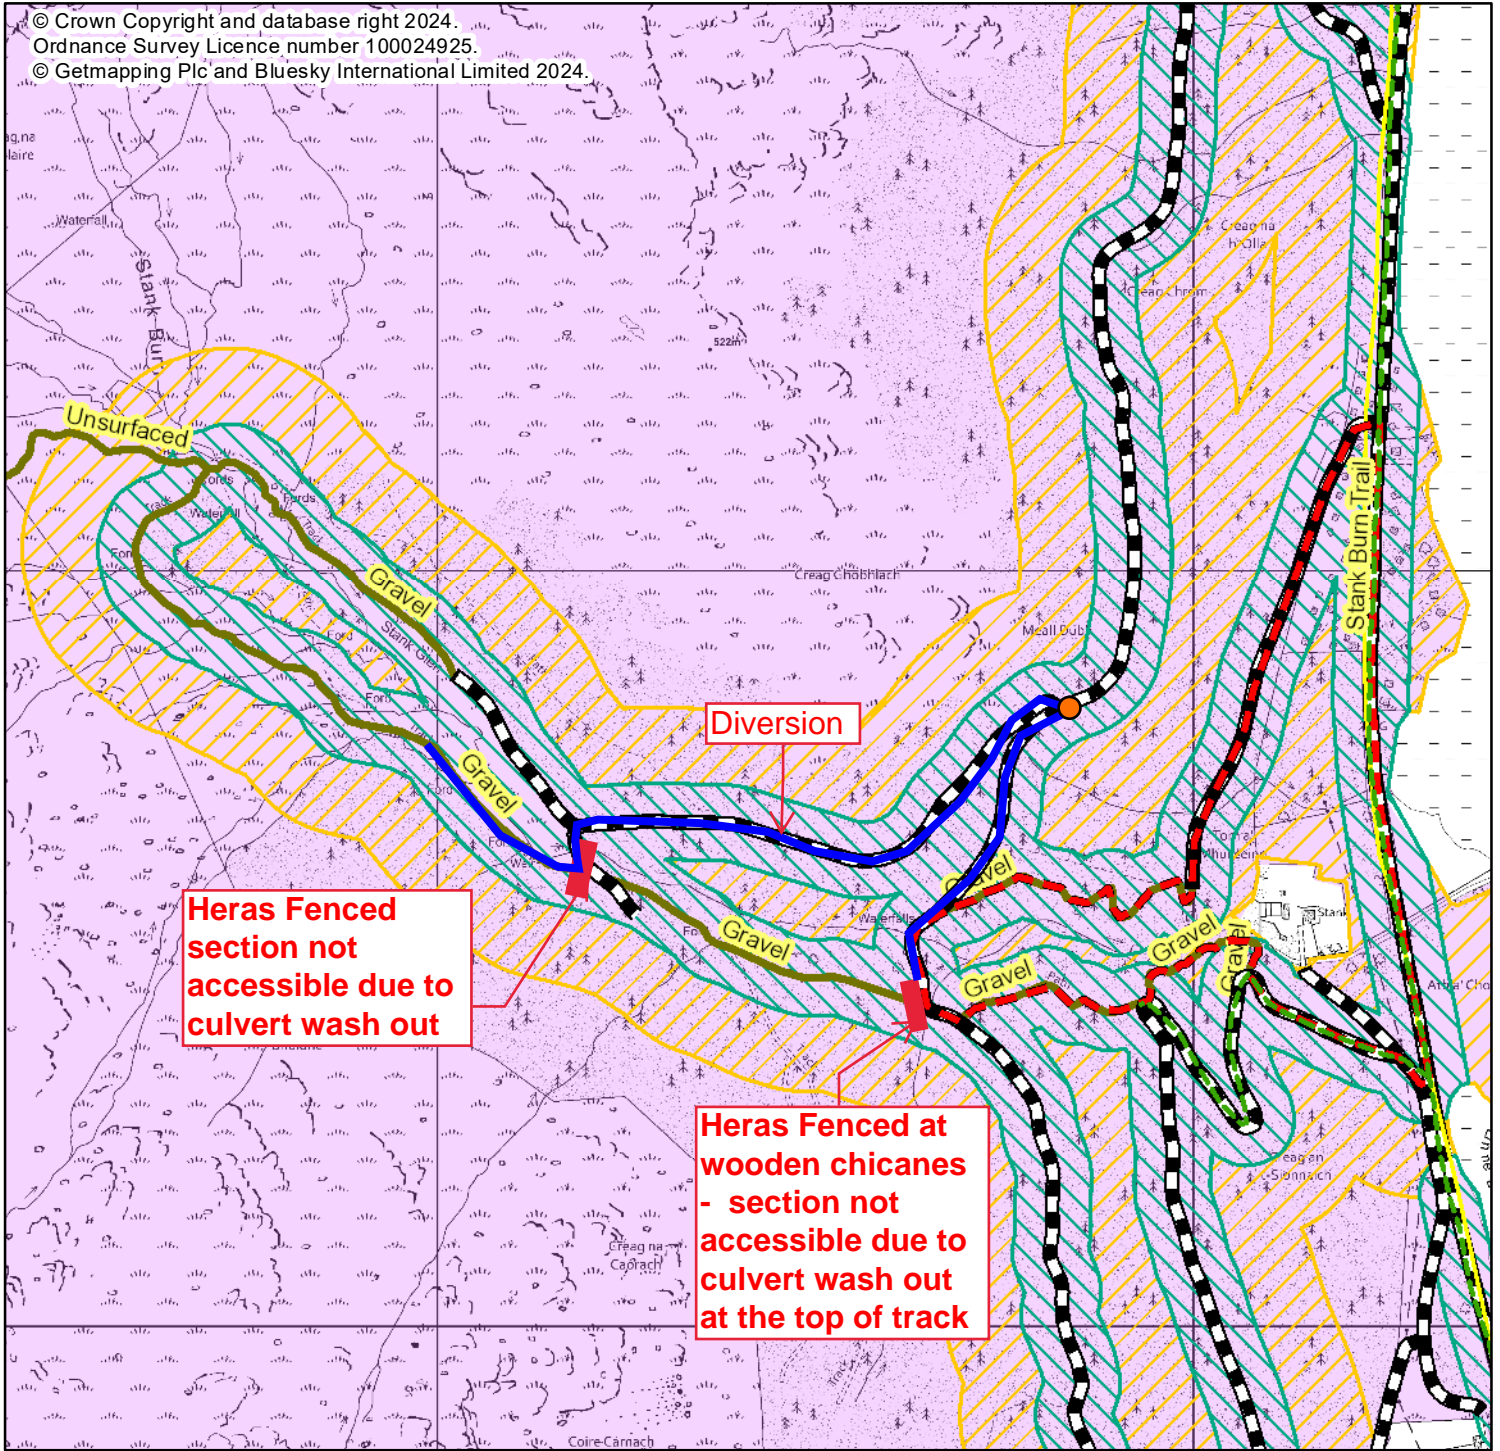

© Crown Copyright and database right 2024. Ordnance Survey Licence number 100024925. © Getmapping Plc and Bluesky International Limited 2024.

Heras Fenced section not accessible due to culvert wash out

Heras Fenced at wooden chicanes - section not accessible due to culvert wash out at the top of track

Legend

- Core Paths
ScotWays Rights of Way
Rec - Linear Assets
Rec - Multi User Trails
Visitor Zones (Scot.)
Forest Roads

Stank Glen Washout

Gill Walker

Scale @ A4: 1:10,000

Date: 10/04/2024

Scotland's national forests and land are responsibly managed to the UK Woodland Assurance Standard.