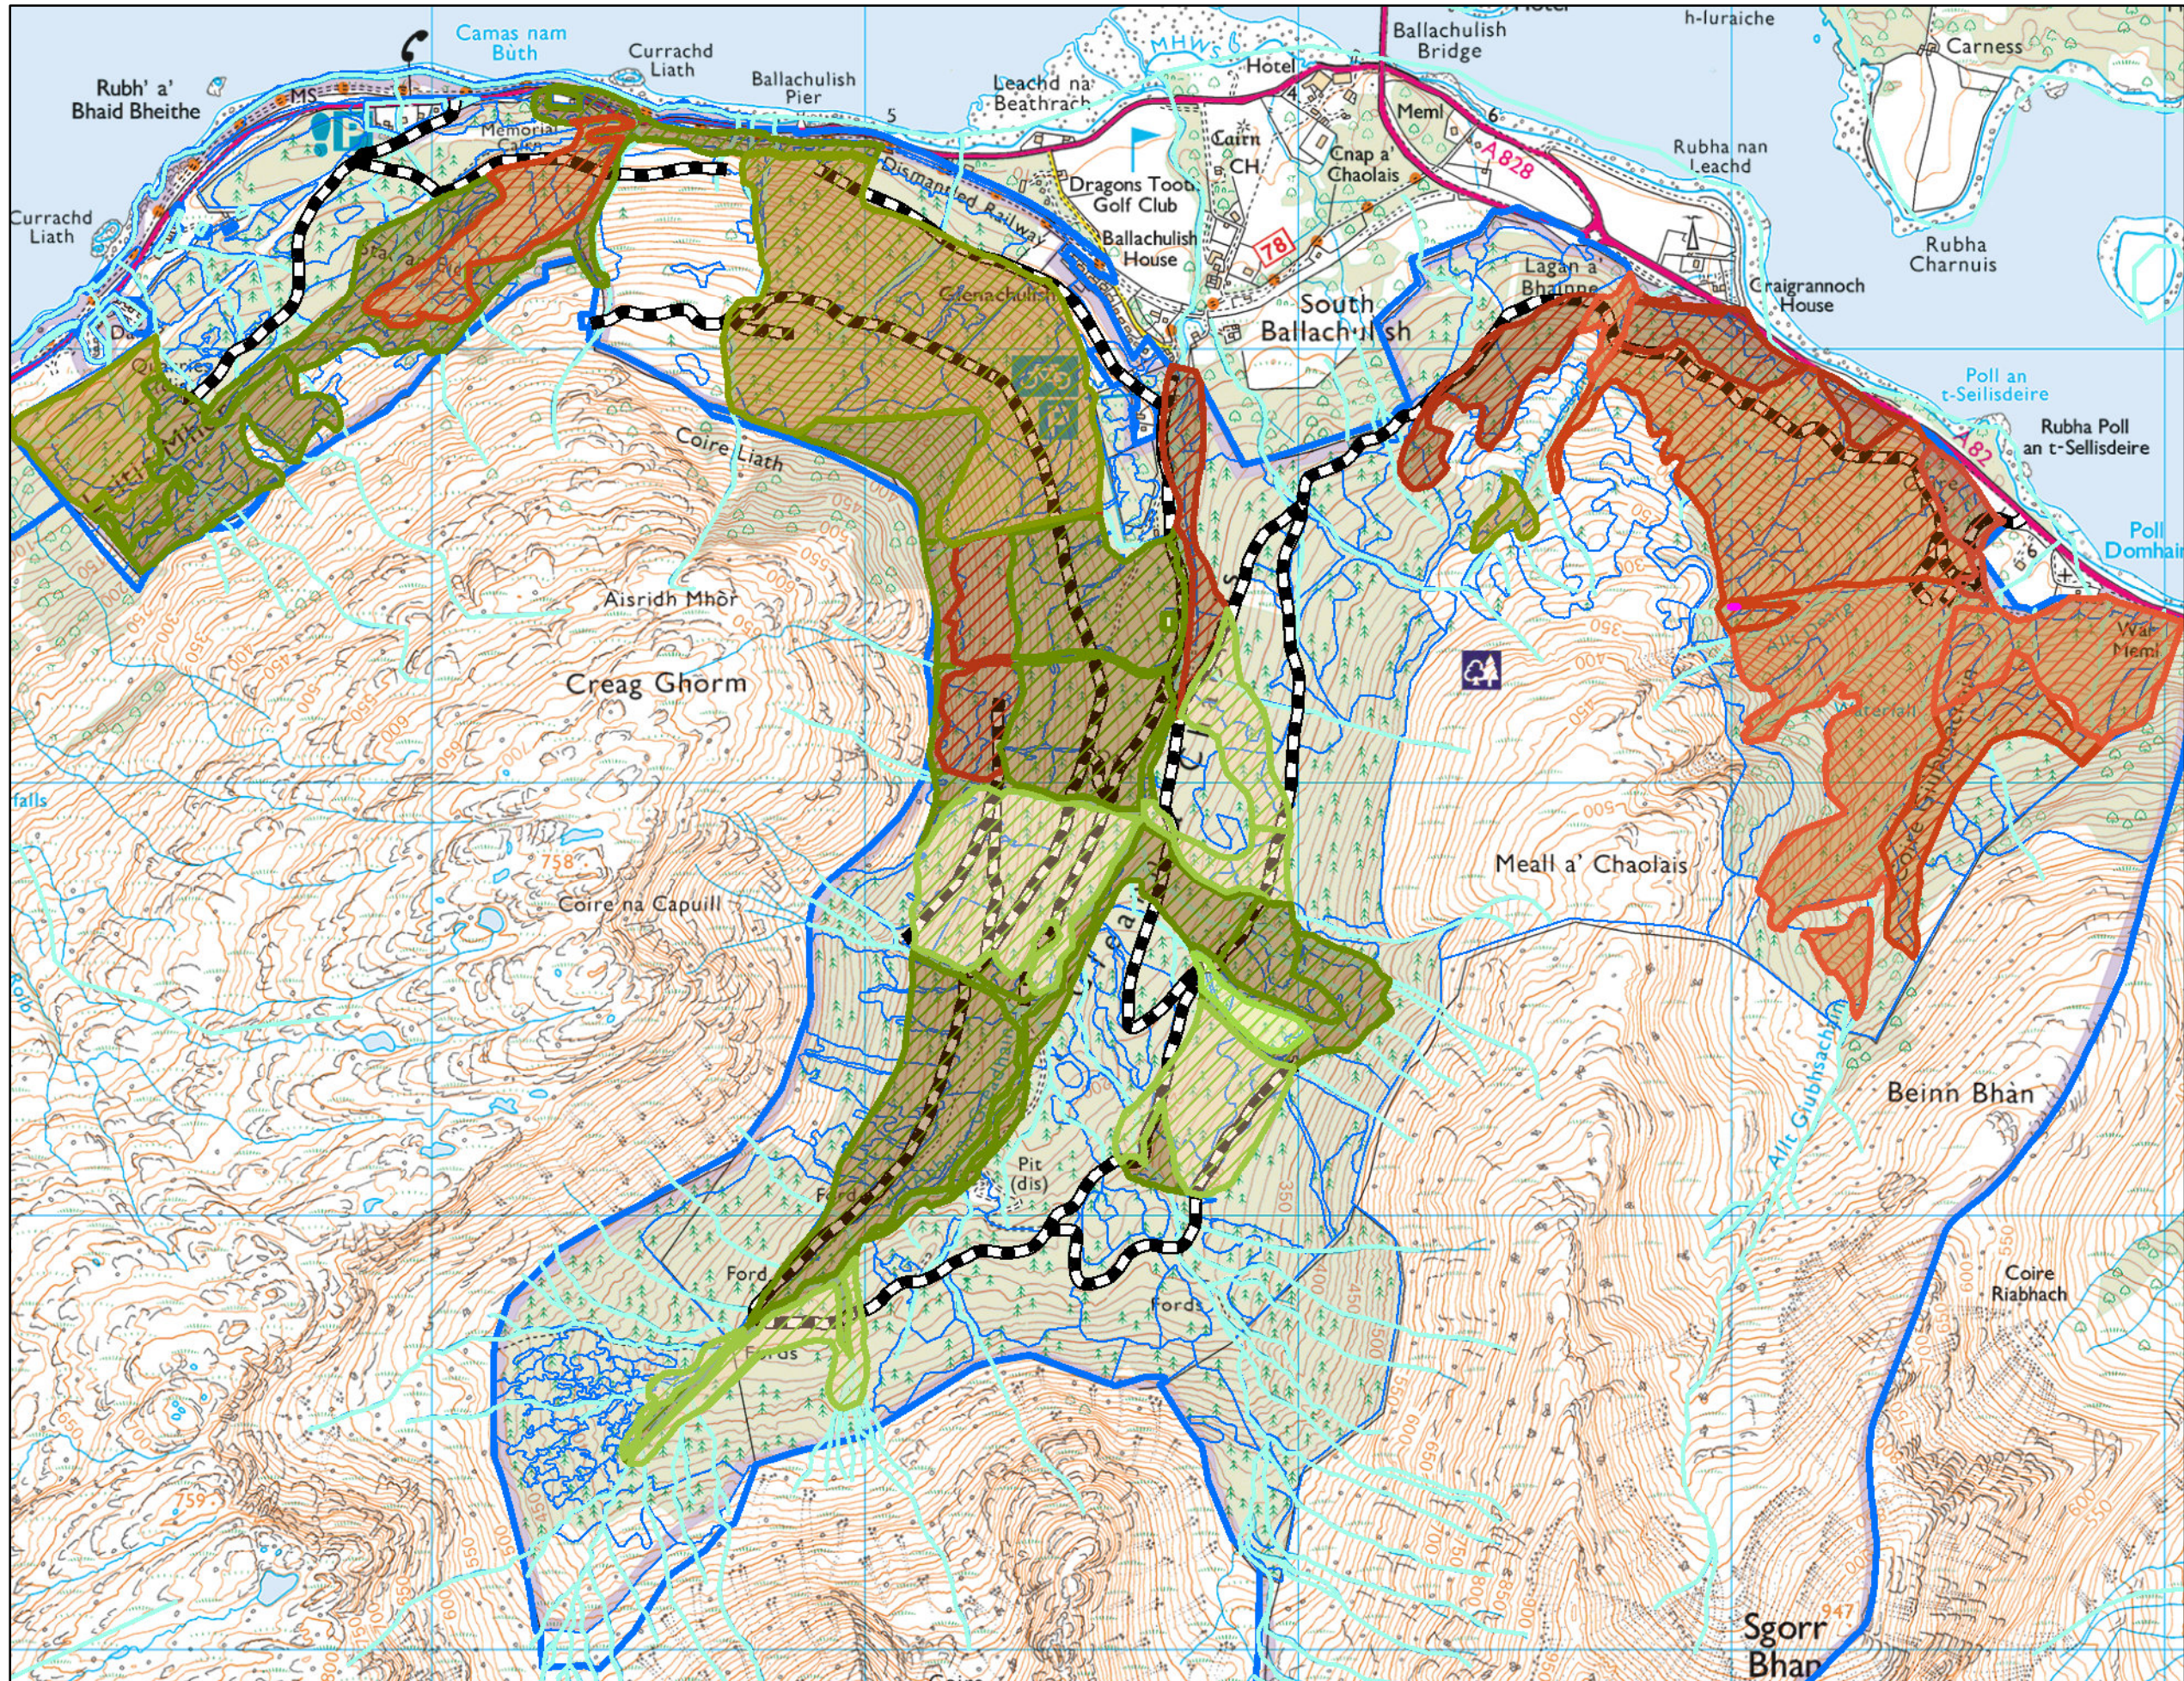

Glenachulish Invasives / NNR

Author: Mandie Currie

Scale @ A3: 1:15,000

Date: 08/07/2022

Legend

PAWS Non Native Tree Regen

- All other values
- <Null>
- Critical
- NA
- Secure
- Threatened

PAWS Invasive Species (Rhododendron etc)

- All other values
- <Null>
- Critical
- NA
- Secure
- Threatened

Forest Roads

- Forest Roads

Watercourses

- Watercourses

Sub-compartments

- Sub-compartments

Land Management Plan Areas

- Land Management Plan Areas

Reproduced by permission of Ordnance Survey on behalf of HMSO. © Crown copyright and database right 2022. All rights reserved. Ordnance Survey Licence number 100024925. © Getmapping Plc and Bluesky International Limited 2022.

Scotland's national forests and land are responsibly managed to the UK Woodland Assurance Standard.

Sgorr Bhar