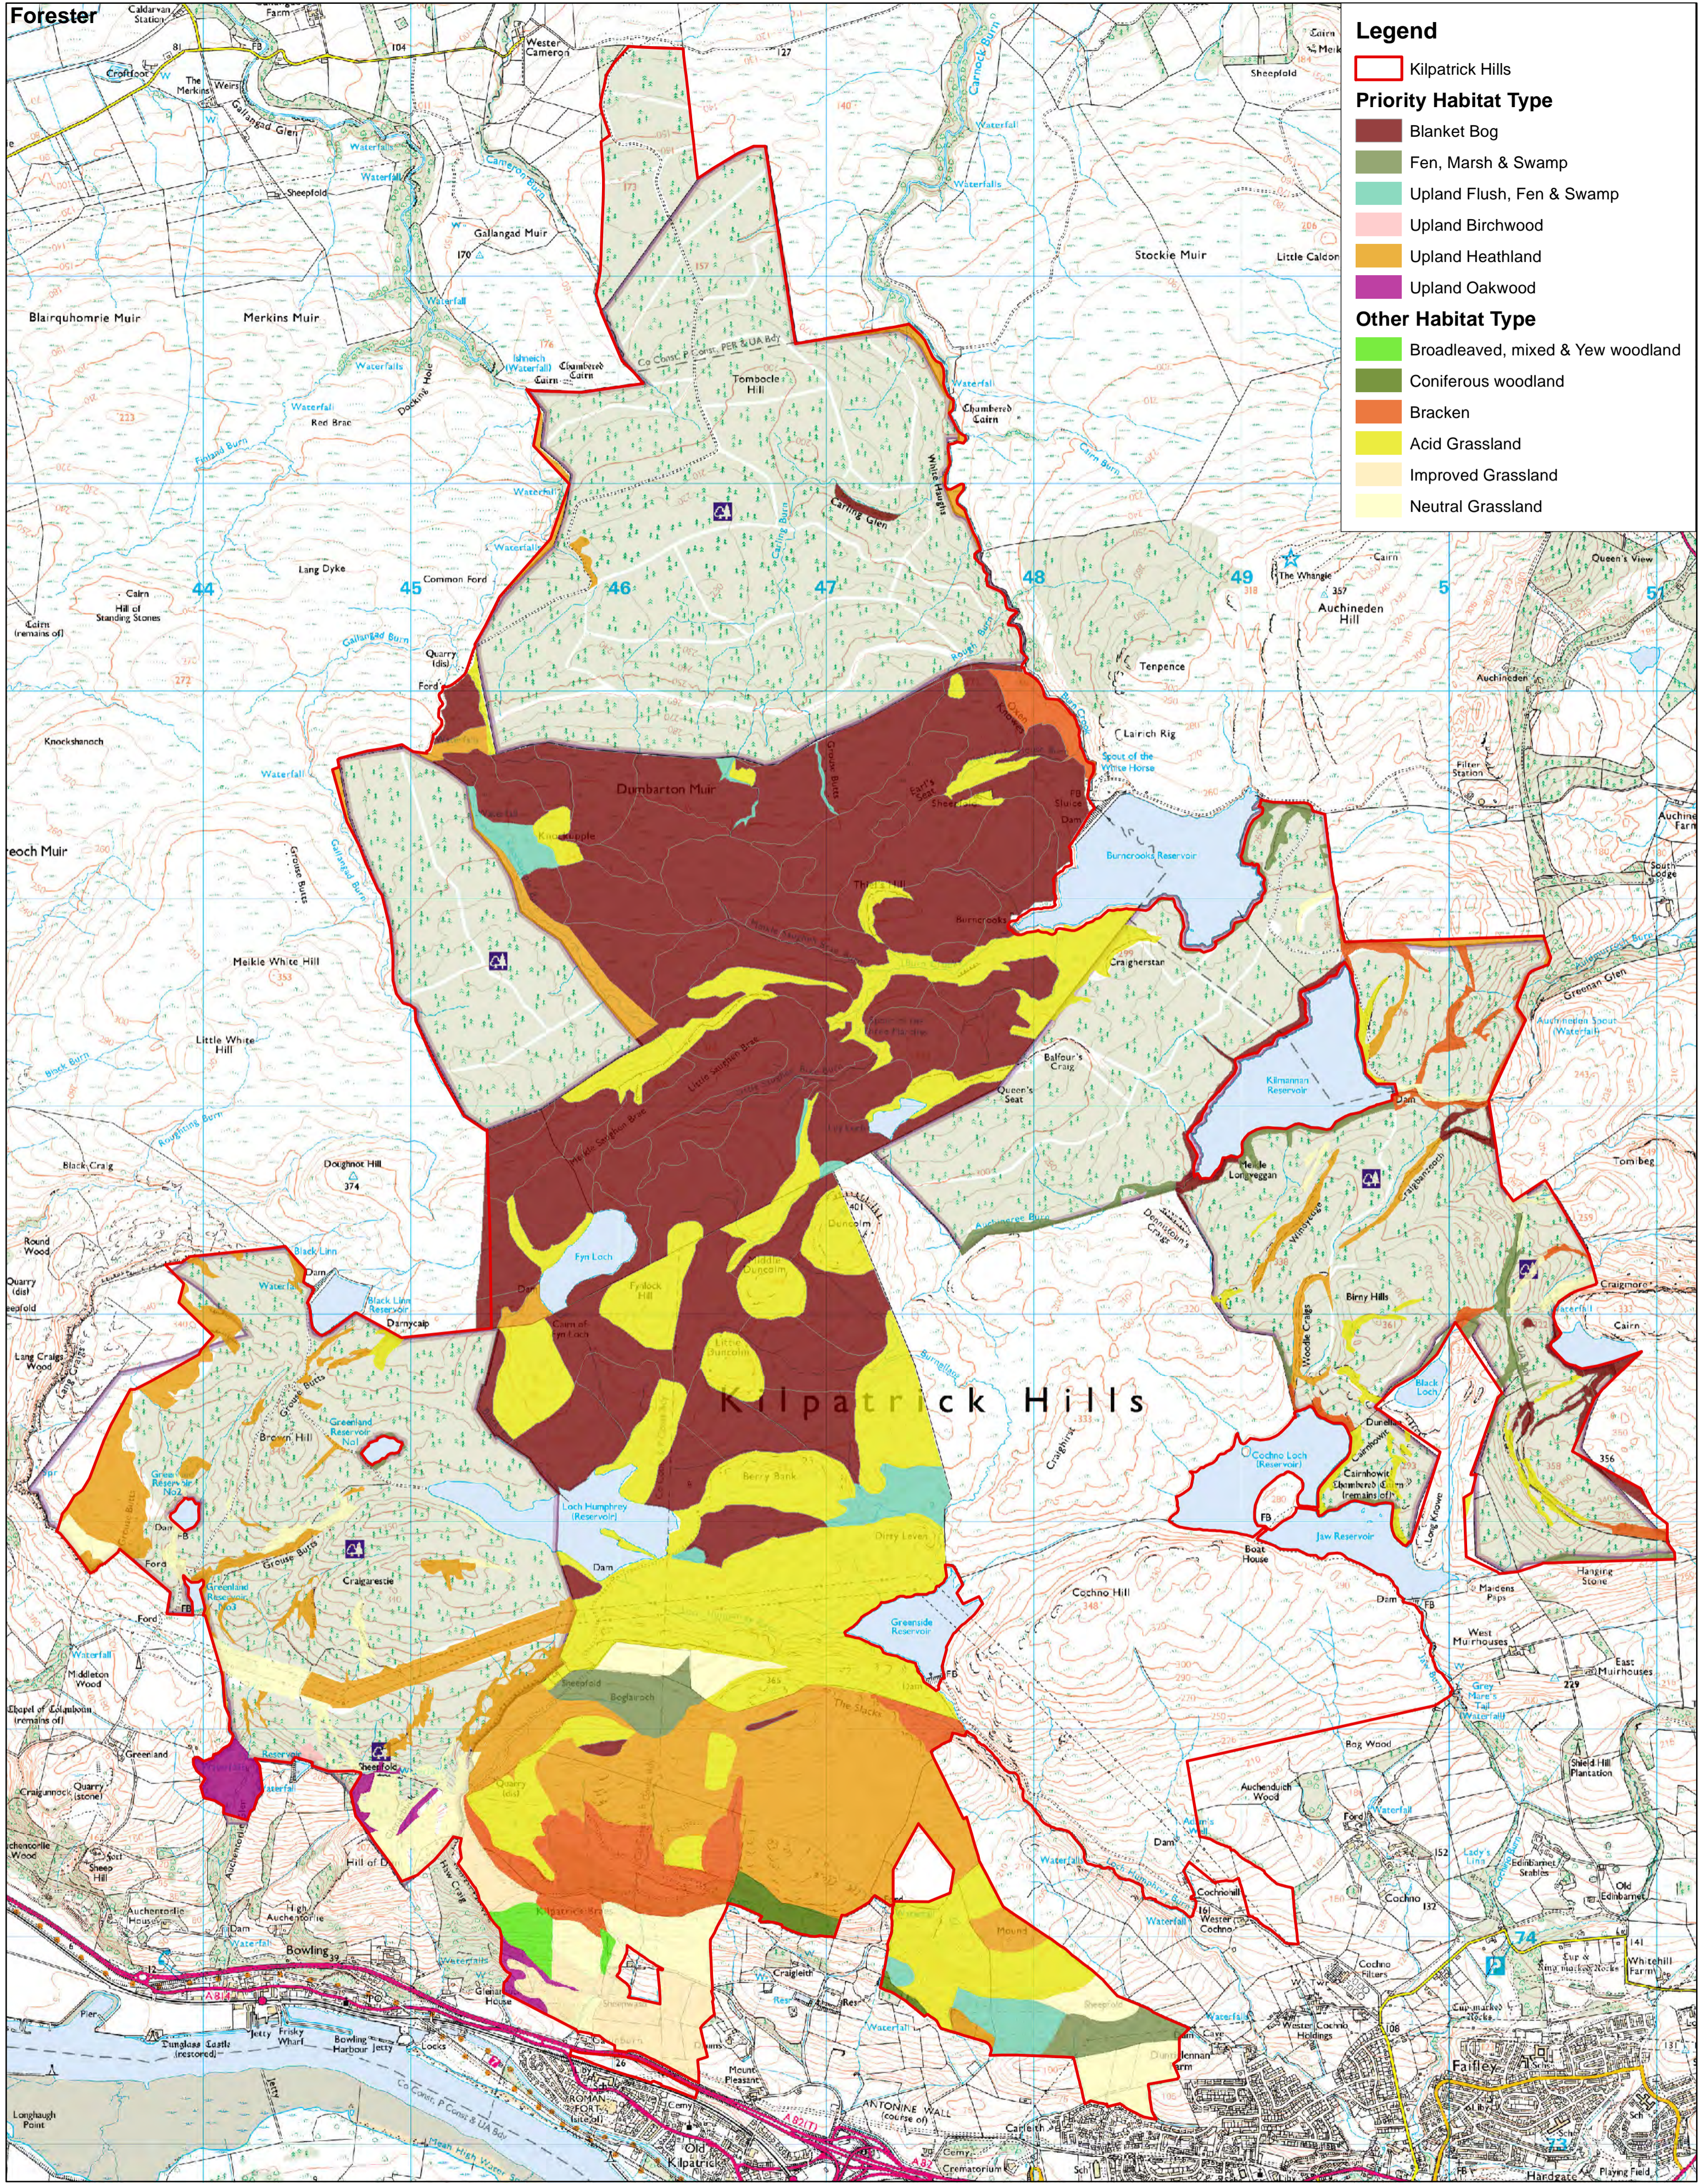

**Legend**

- Kilpatrick Hills
- SSSI
- 100m Buffer
- 200m Buffer

© Crown copyright and database right (2014). All rights reserved. Ordnance Survey Licence number 100021242

  
**Scale: 20,000 @ A2**  
  
 0 625 1,250 2,500 Metres

Sep 2014

**Forestry Commission Scotland**  
 Coimisean na Coilltearachd Alba

**Kilpatrick Hills FDP**  
 Scottish Lowlands Forest District

3.4.1 - SSSI Locations

**Legend**

Kilpatrick Hills

**Priority Habitat Type**

- Blanket Bog
- Fen, Marsh & Swamp
- Upland Flush, Fen & Swamp
- Upland Birchwood
- Upland Heathland
- Upland Oakwood

**Other Habitat Type**

- Broadleaved, mixed & Yew woodland
- Coniferous woodland
- Bracken
- Acid Grassland
- Improved Grassland
- Neutral Grassland

© Crown copyright and database right [2014]. All rights reserved. Ordnance Survey Licence number [100021242]

**Scale: 1:20,000 @ A2**

0      625      1,250      2,500 Metres

May 2014

**Forestry Commission Scotland**  
Coimisean na Coilltearachd Alba