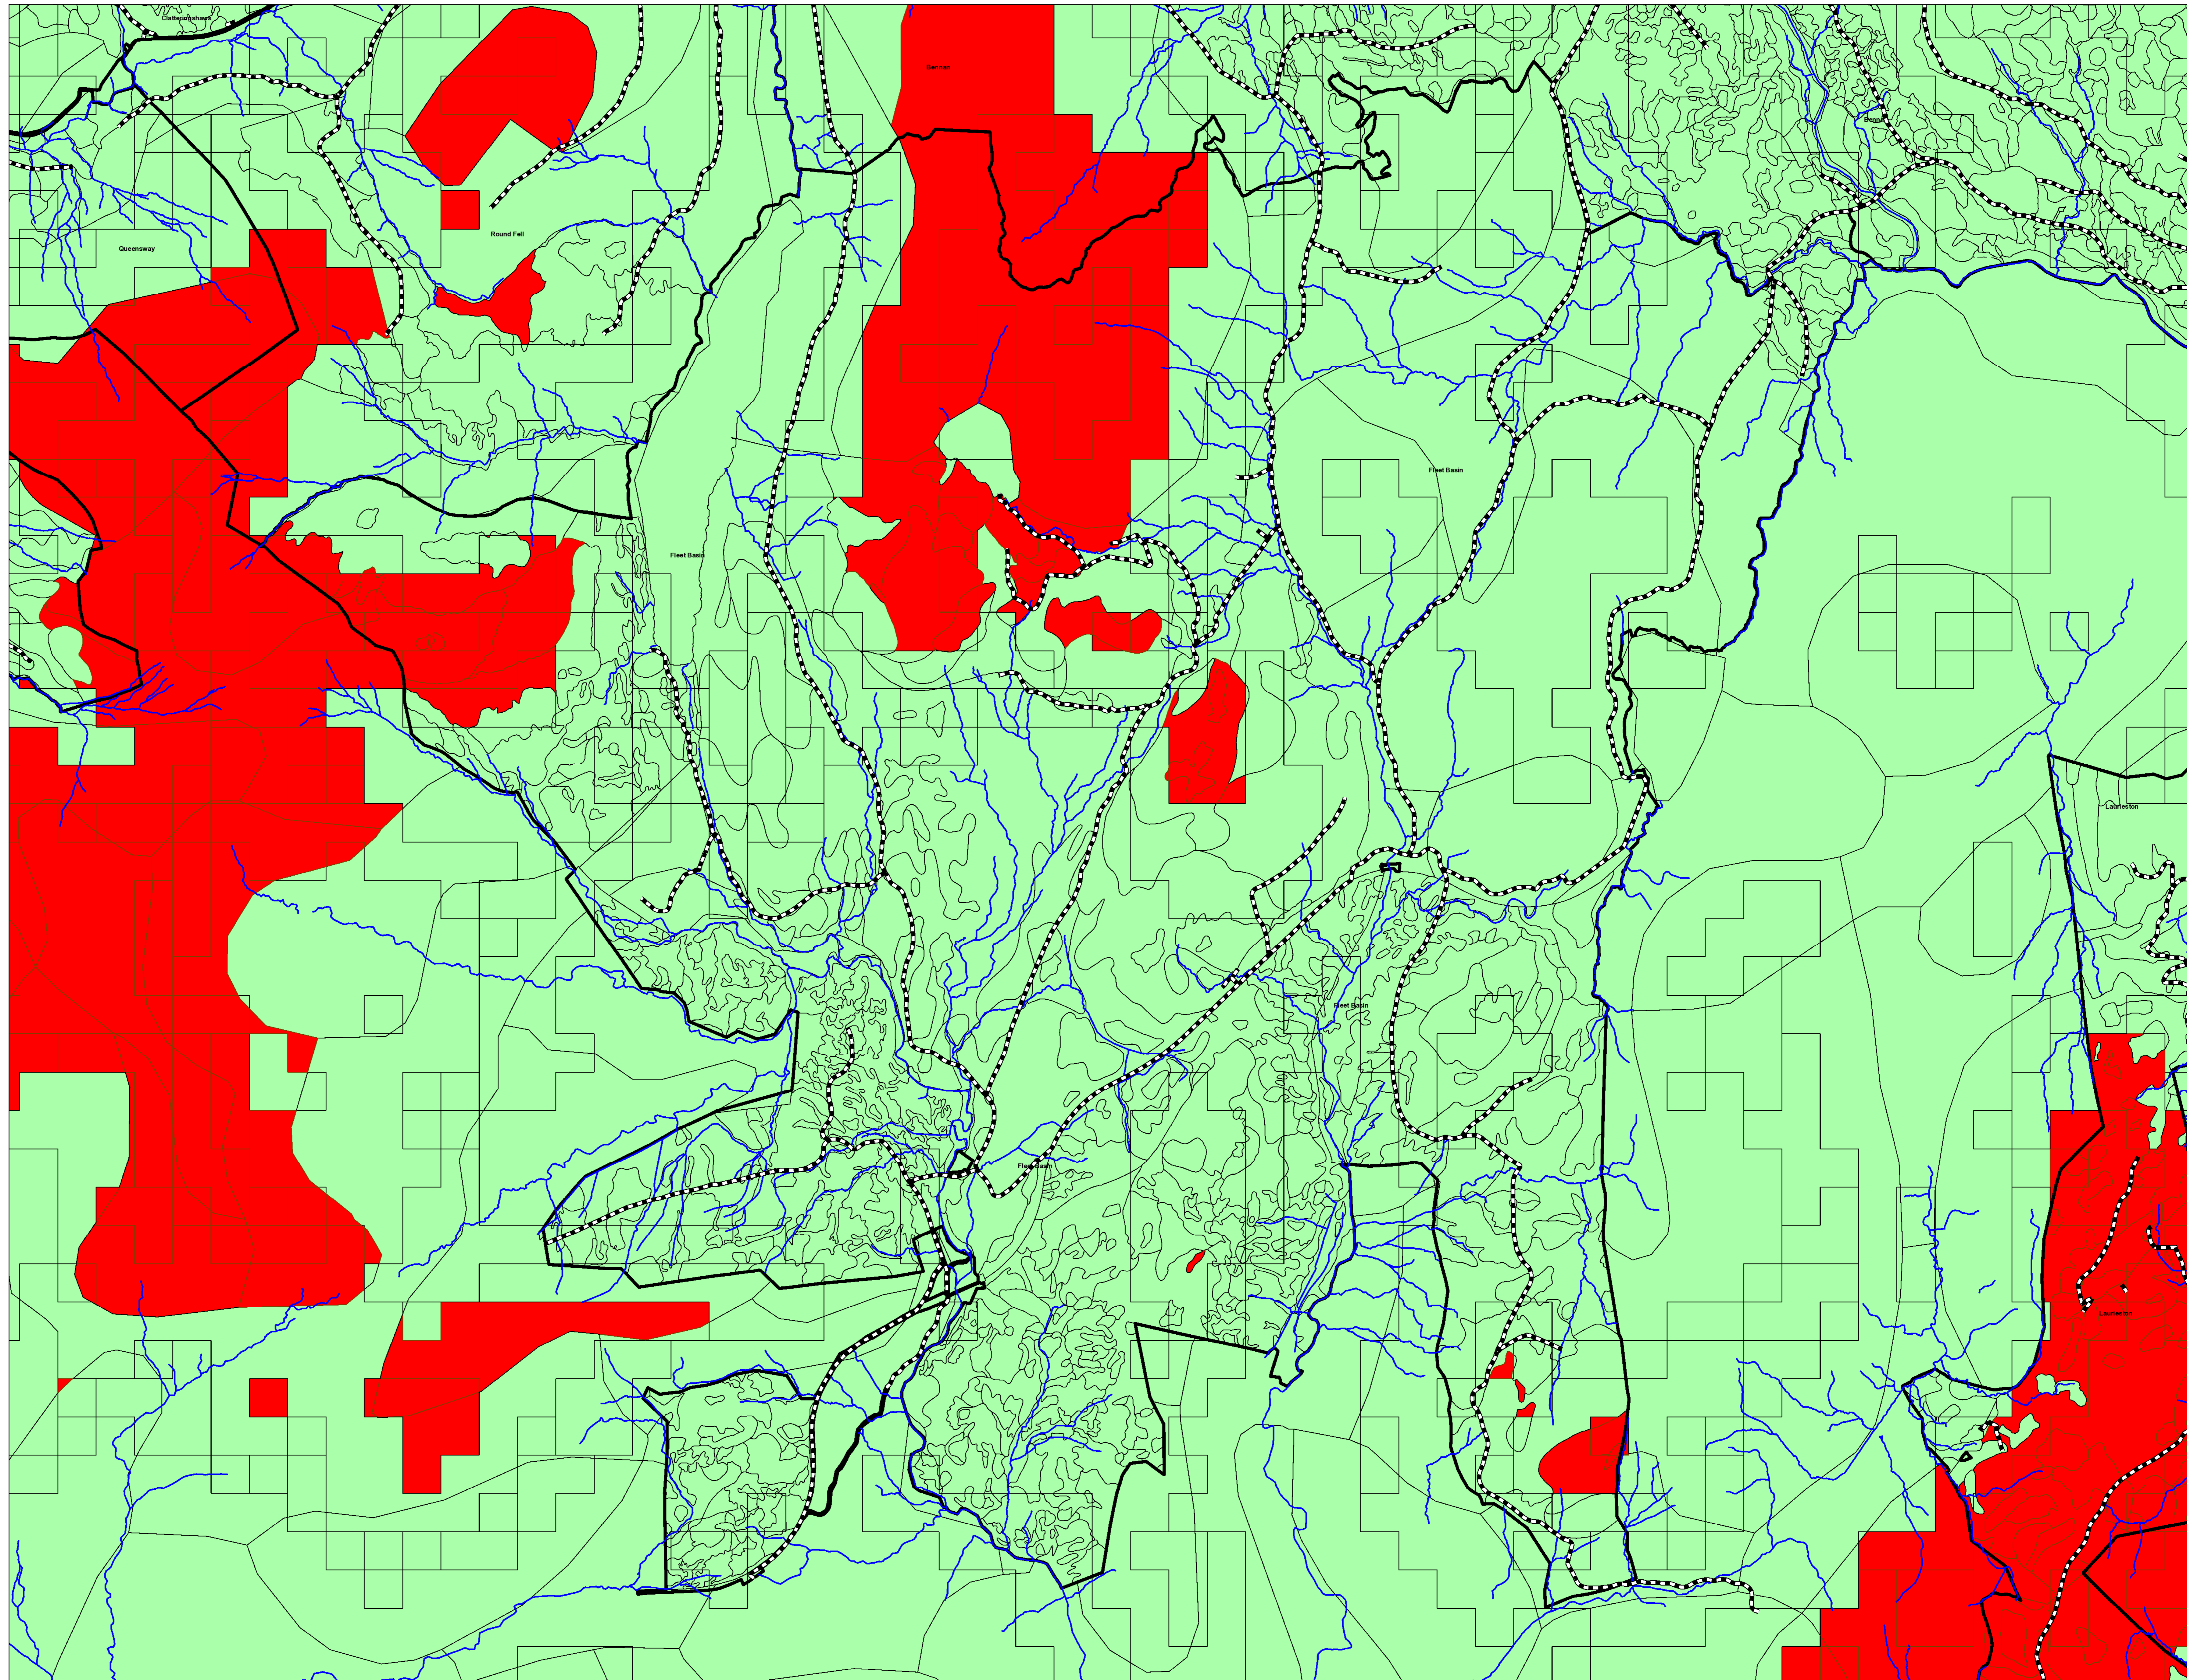

### Fleet Basin-DAMS Map 10

Author: Stephen Stables

Scale @ A0: 1:15,000

Date: 09/05/2023

- Legend**
- Forest Roads
  - Watercourses
  - Blocks
  - Strategic Level ESC
    - < 17
    - < 24

Reproduced by permission of Ordnance Survey on behalf of HMSO.  
 © Crown copyright and database right 2023. All rights reserved.  
 Ordnance Survey Licence number 100024925.  
 © Getmapping Plc and Bluesky International Limited 2023.

Scotland's national forests and land are responsibly managed to the UK Woodland Assurance Standard.