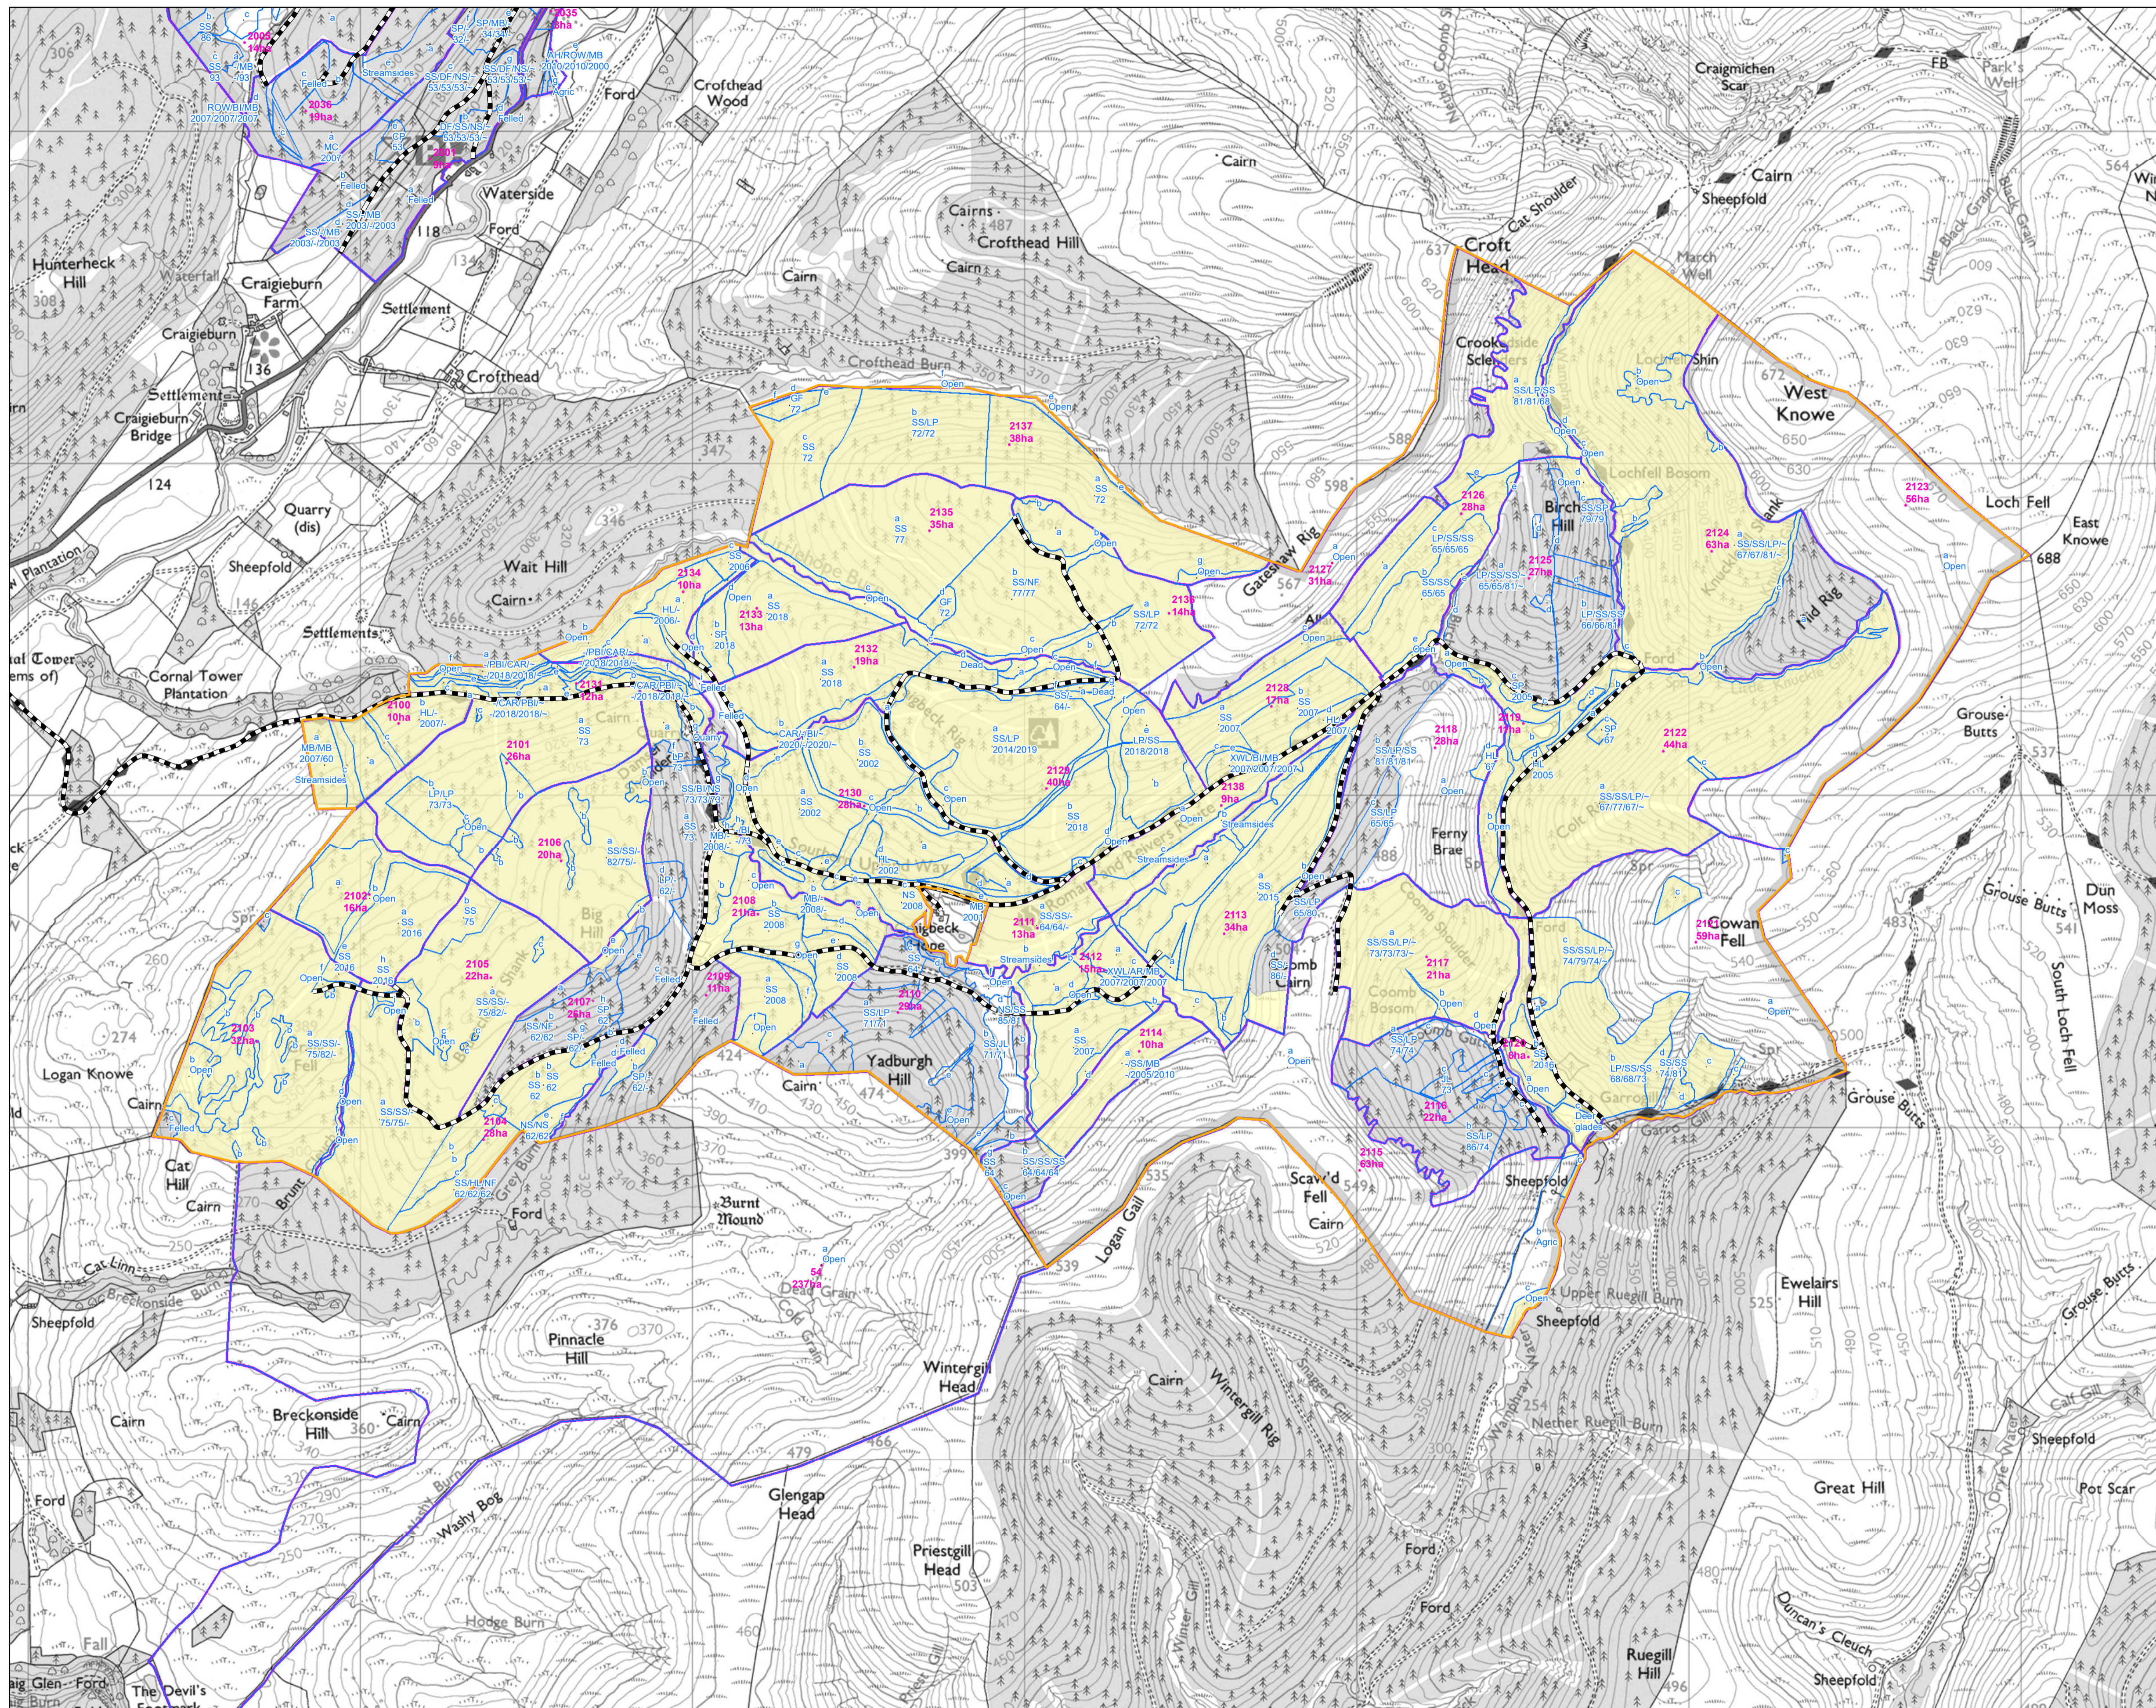

# Garrogill LMP Map 5: Thinning

Author: Robin Fuller

Scale @ A1: 1:10,000

Date: 23/12/2020

### Legend

-  Coomb Gutter new road
-  Garrogill LMP area
-  Forest Roads
-  Sub-compartments
-  Compartments
-  Areas where thinning may be undertaken during the plan period

Reproduced by permission of Ordnance Survey on behalf of HMSO. © Crown copyright and database right [2020]. All rights reserved. Ordnance Survey Licence number [100021242]. © Getmapping Plc and Bluesky International Limited 2020.