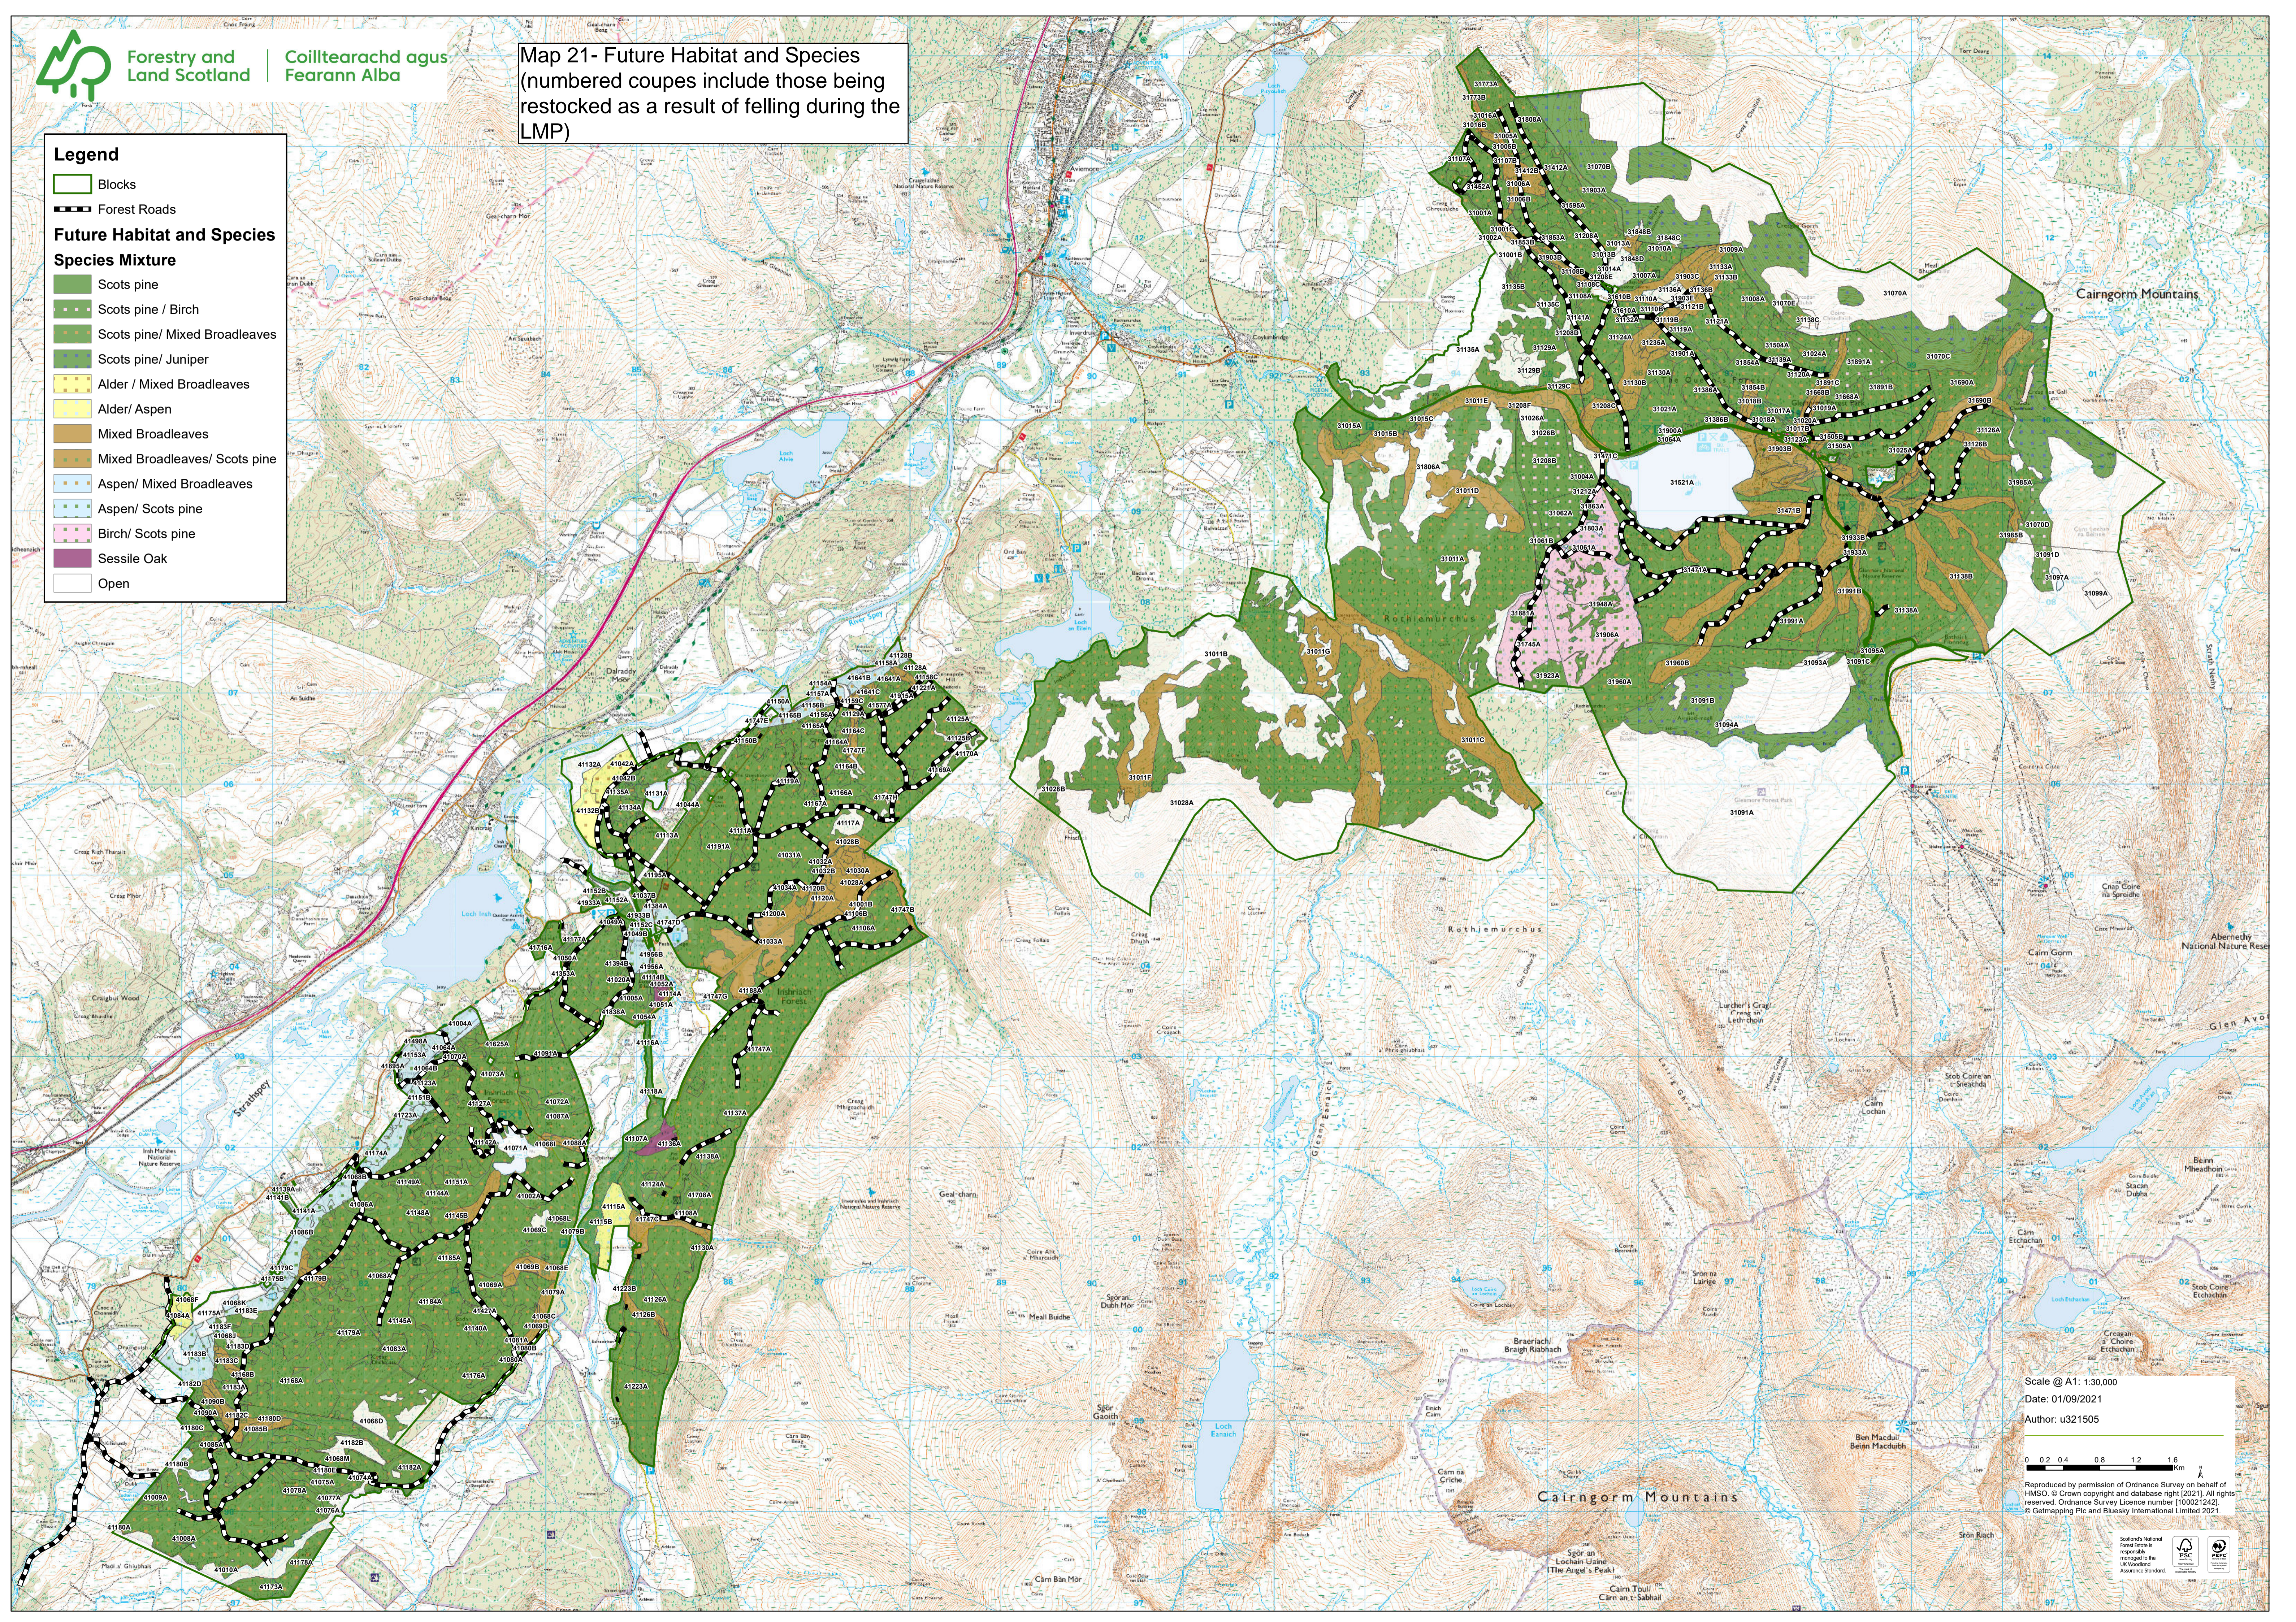

Map 21- Future Habitat and Species (numbered coupes include those being restocked as a result of felling during the LMP)

**Legend**

- Blocks
- Forest Roads

**Future Habitat and Species**

**Species Mixture**

- Scots pine
- Scots pine / Birch
- Scots pine/ Mixed Broadleaves
- Scots pine/ Juniper
- Alder / Mixed Broadleaves
- Alder/ Aspen
- Mixed Broadleaves
- Mixed Broadleaves/ Scots pine
- Aspen/ Mixed Broadleaves
- Aspen/ Scots pine
- Birch/ Scots pine
- Sessile Oak
- Open

Scale @ A1: 1:30,000  
 Date: 01/09/2021  
 Author: u321505

0 0.2 0.4 0.8 1.2 1.6 Km

Reproduced by permission of Ordnance Survey on behalf of HMSO. © Crown copyright and database right [2021]. All rights reserved. Ordnance Survey Licence number [100021242]. © Getmapping Plc and Bluesky International Limited 2021.