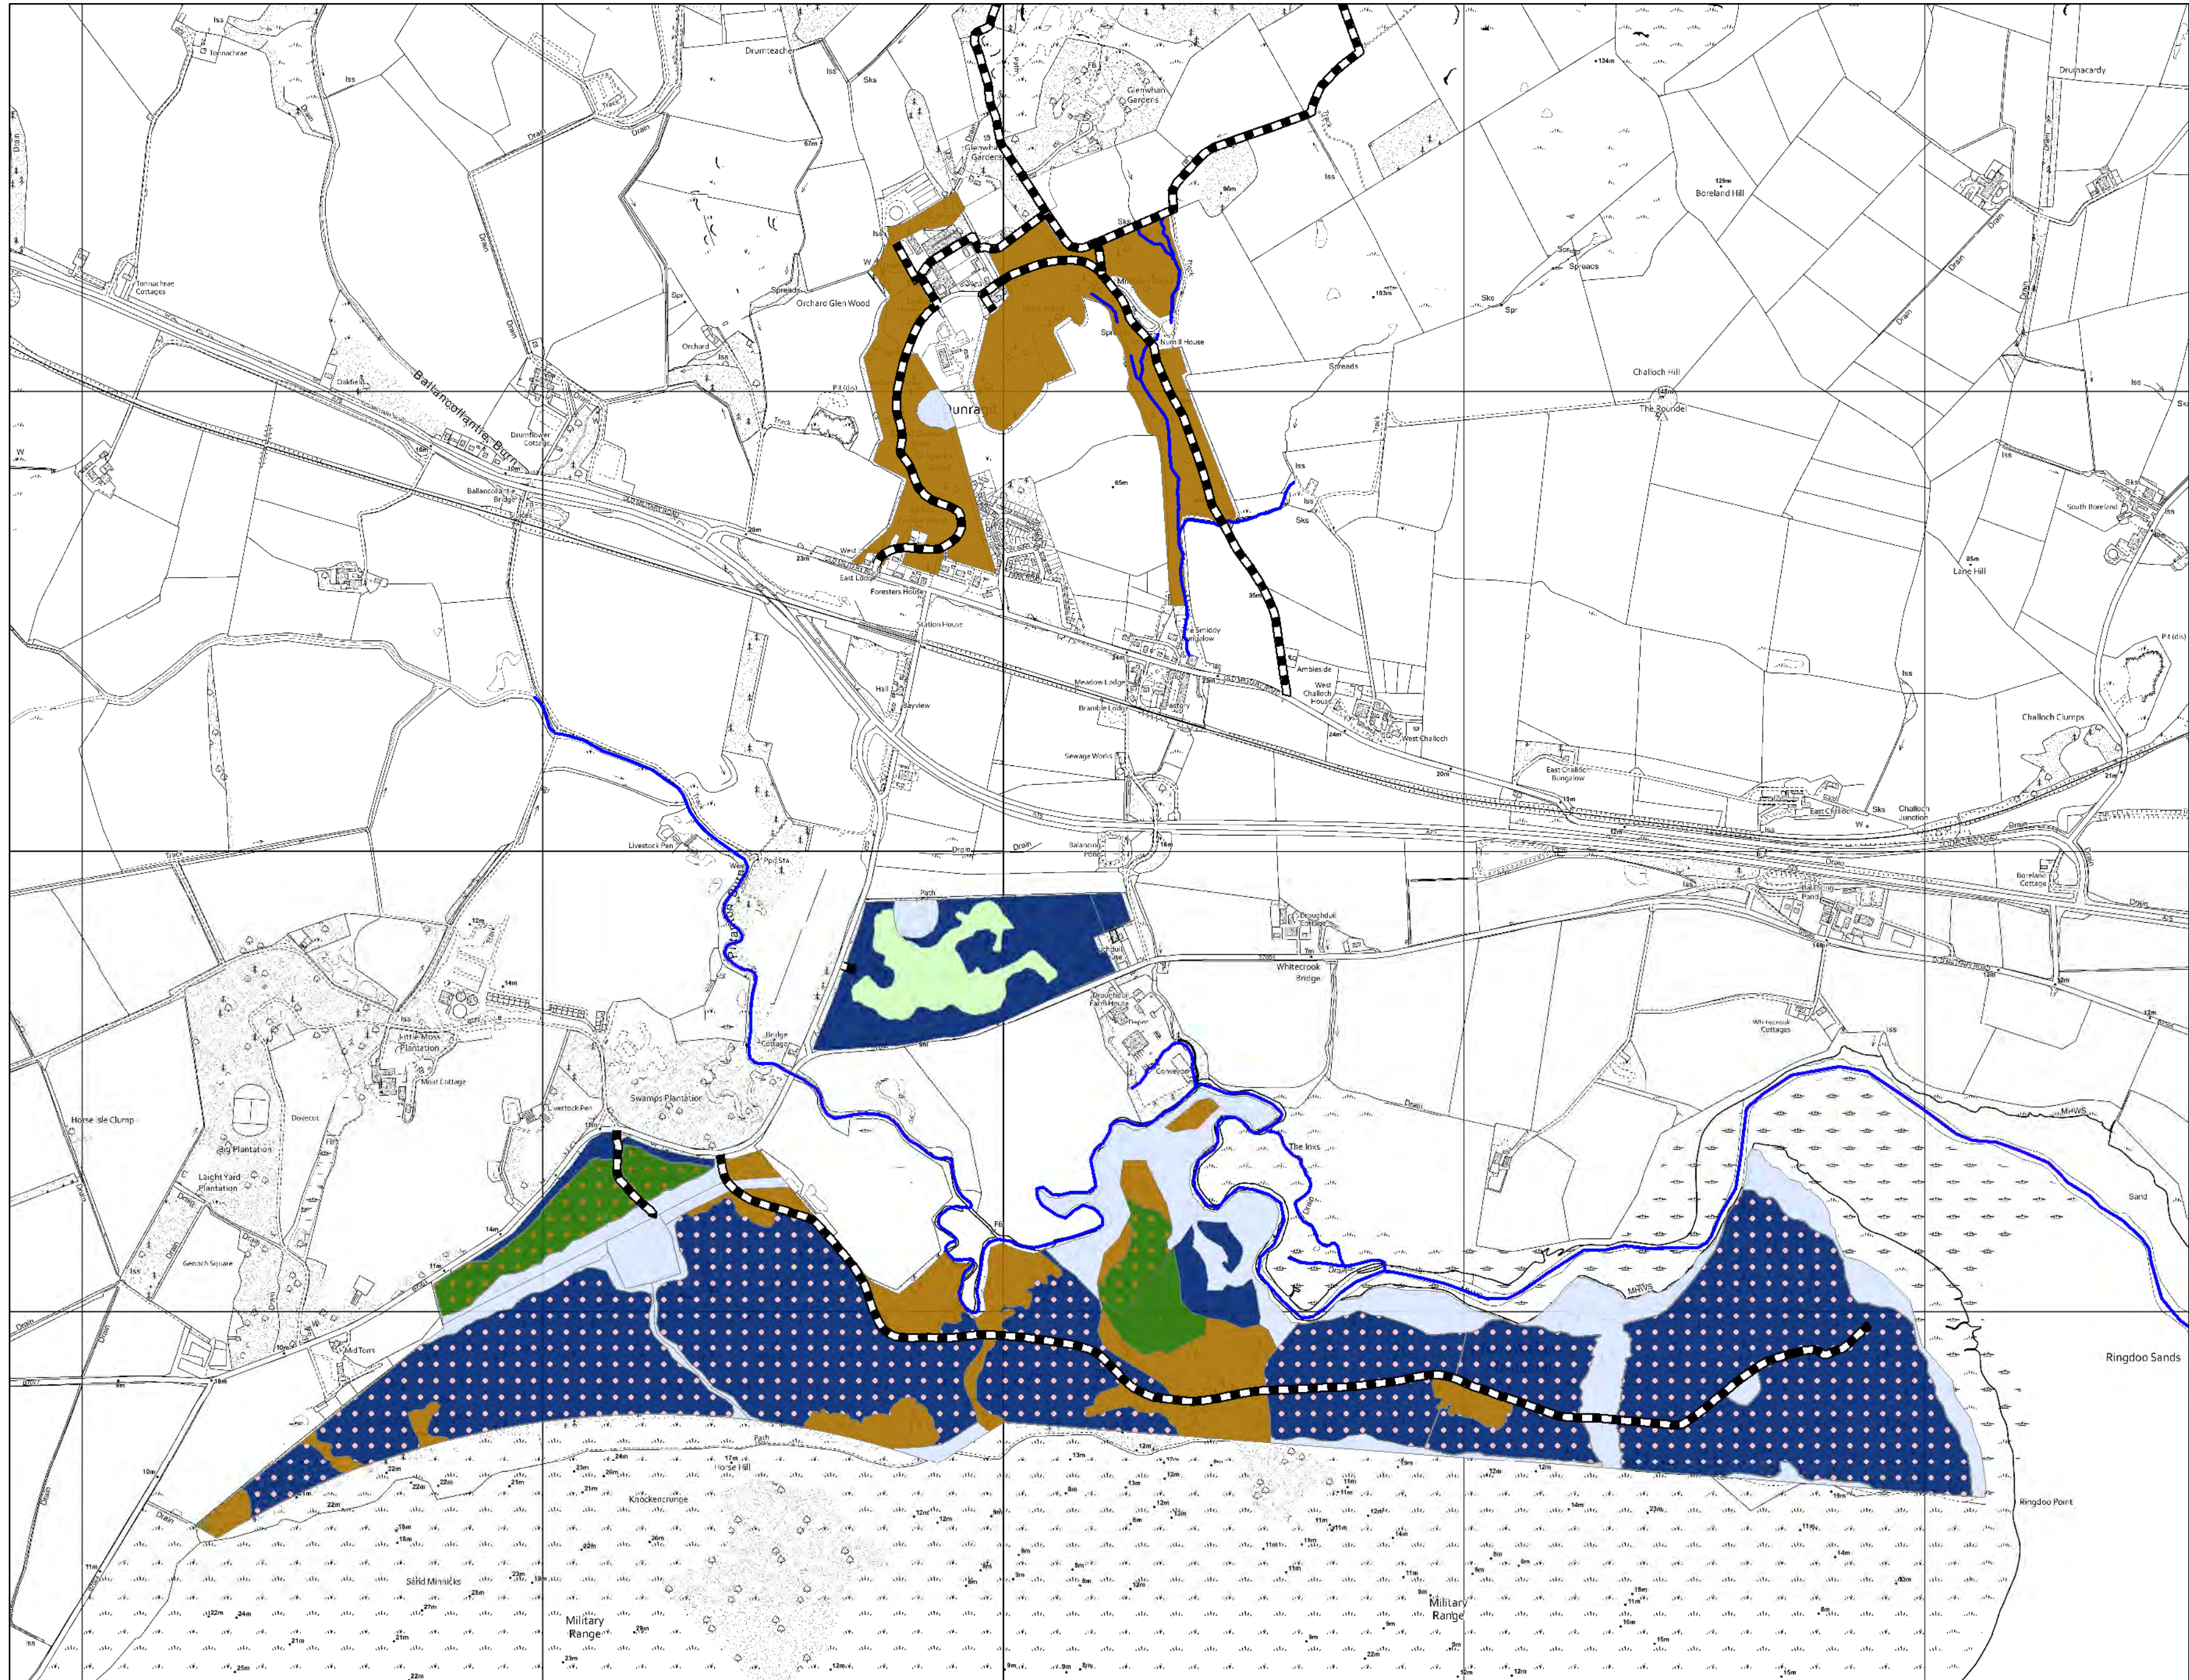

TorrswarrenLMP-Map06 Habitats

Author: Stephen Stables

Scale @ A2: 1:10,000

Date: 30/01/2024

Legend

-  Forest Roads
-  Watercourses
-  Ash
-  Beech
-  Birch
-  Douglas Fir
-  Larch
-  Lodgepole Pine
-  Norway Spruce
-  Oak
-  Native Mixed/Other Broadleaves
-  Other/Mixed Broadleaves
-  Other/Mixed Conifers
-  Scots Pine
-  Sitka Spruce
-  Open
-  Species Mixture
Main colour = Dominant species Dots = Secondary species. Sitka spruce with Birch shown here

0 0.050.1 0.2 0.3 0.4 km

Reproduced by permission of Ordnance Survey on behalf of HMSO.
© Crown copyright and database right 2024. All rights reserved.
Ordnance Survey Licence number 100024925.
© Getmapping Plc and Bluesky International Limited 2024.

Scotland's national
forests and land
are responsibly
managed to the
UK Woodland
Assurance Standard.