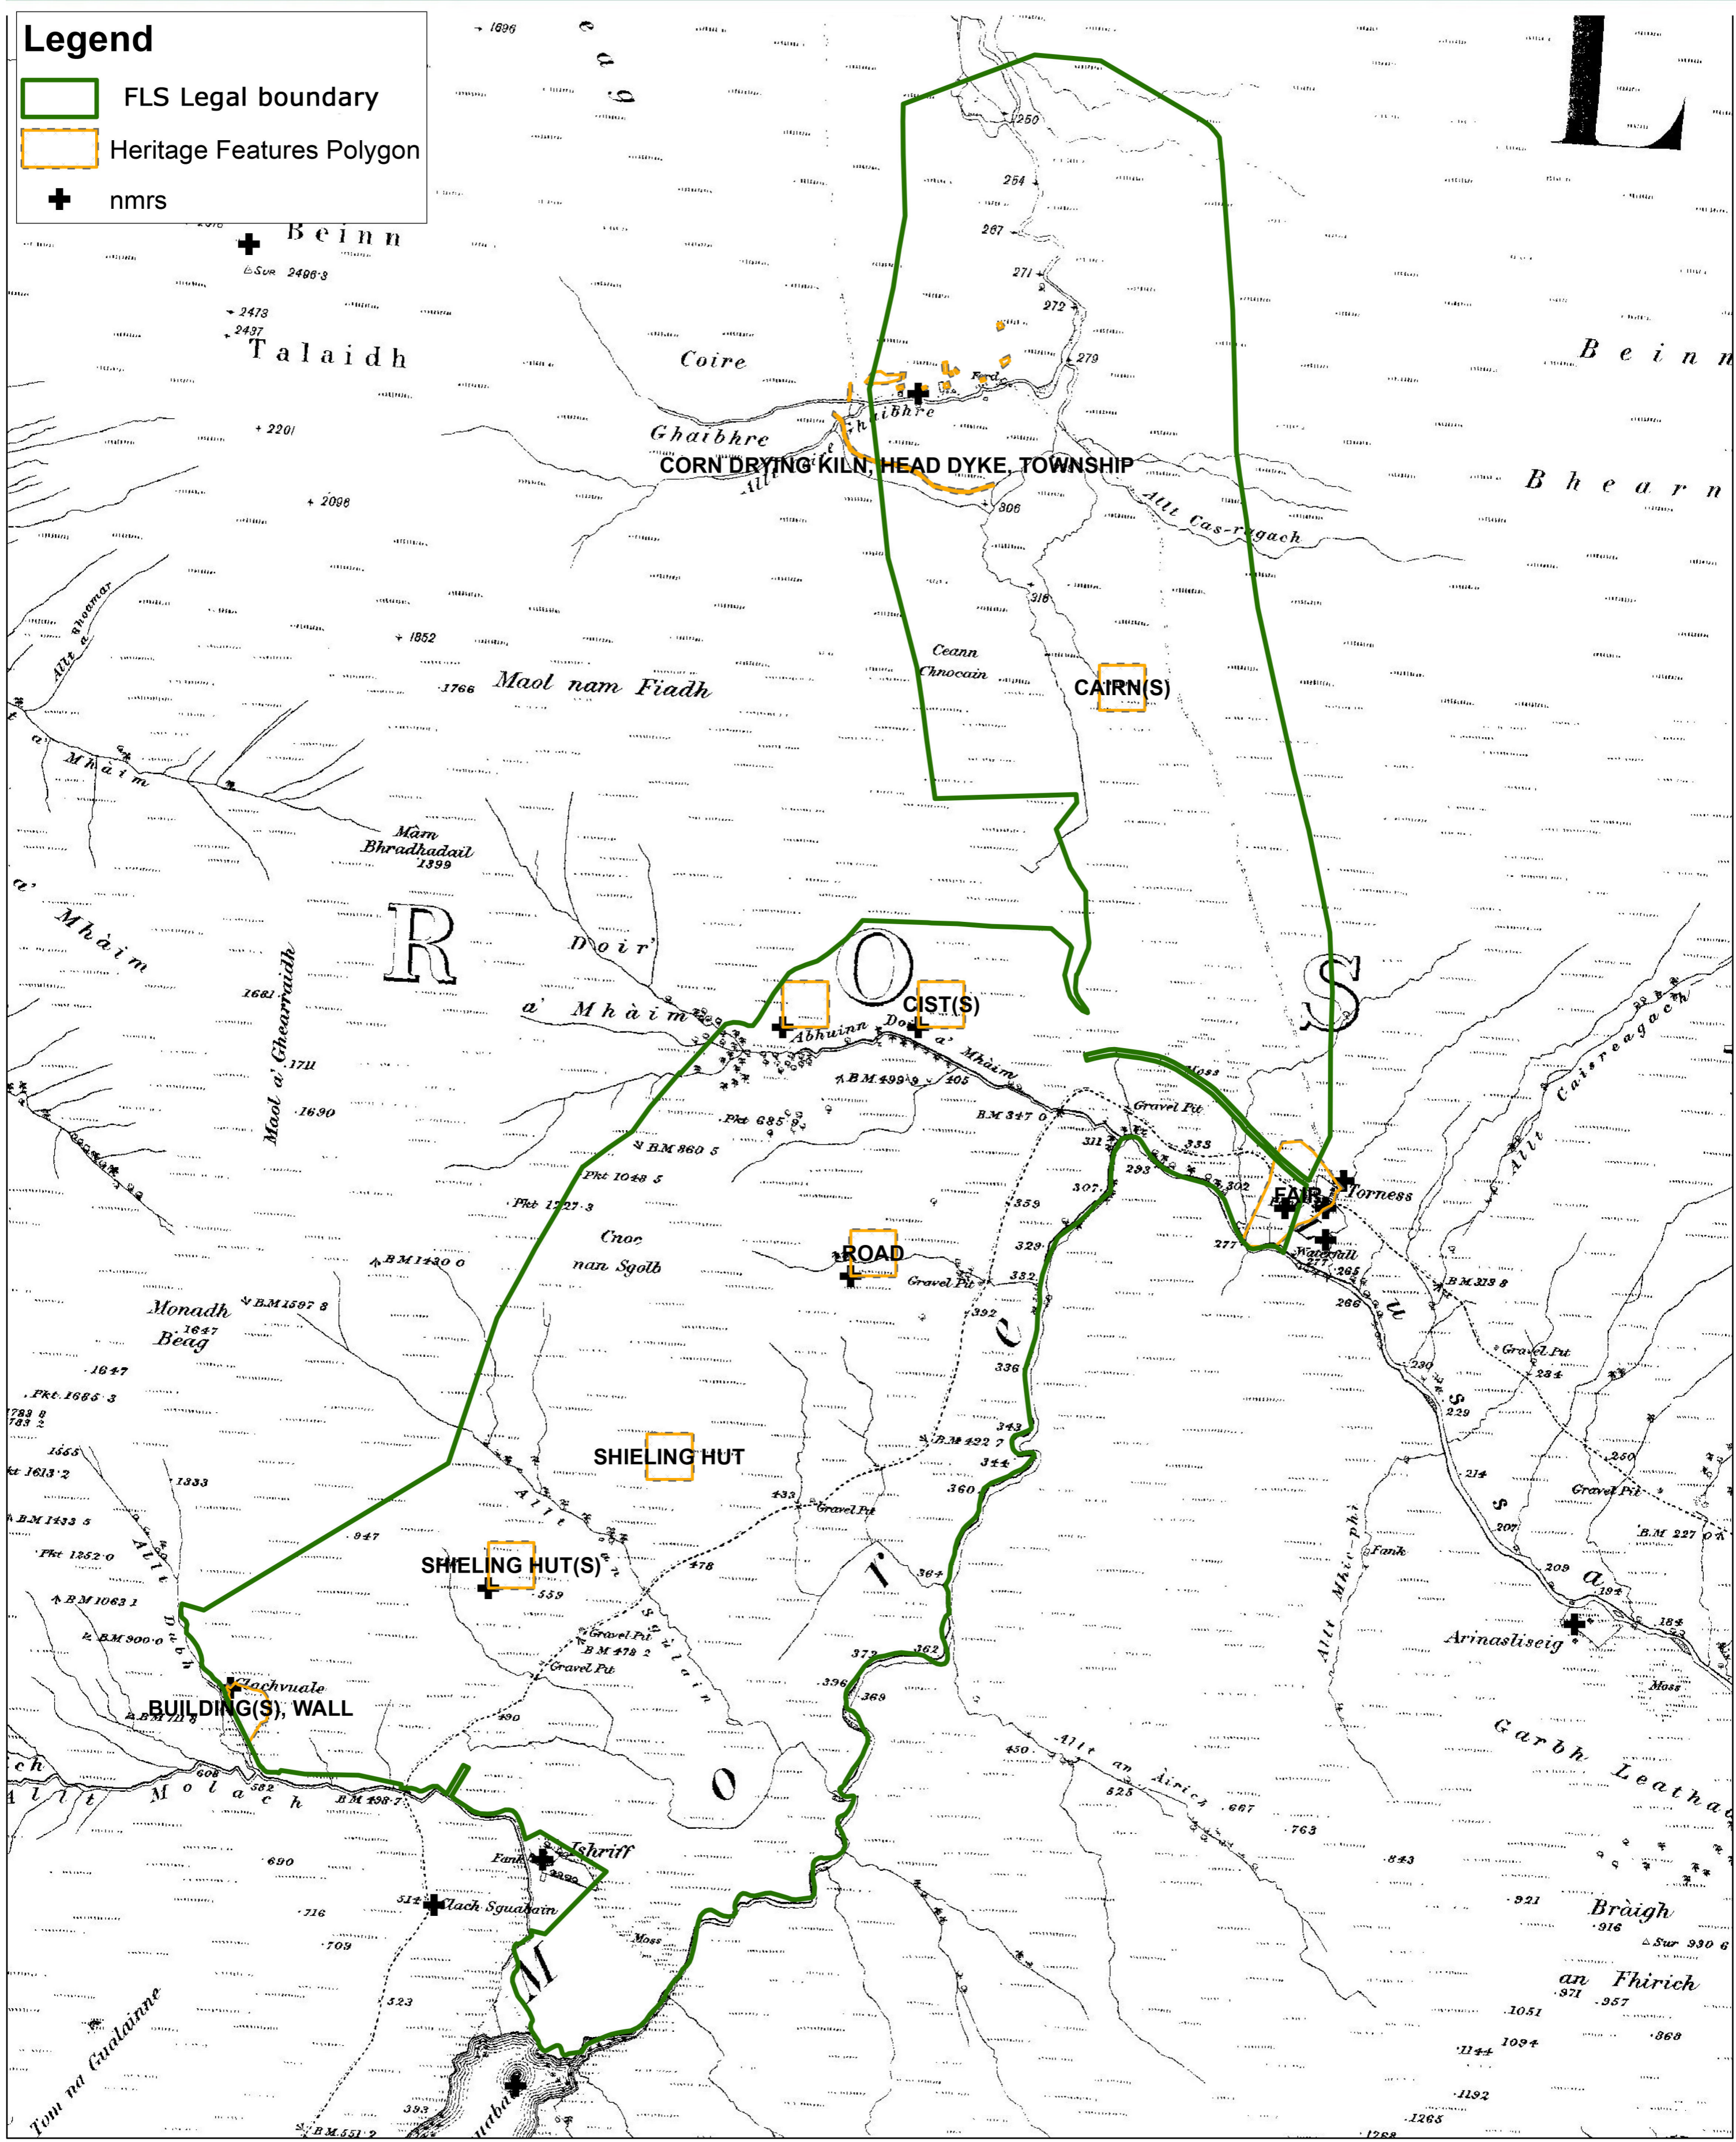

Legend

- FLS Legal boundary
- Heritage Features Polygon
- + nmrs

West Region
 South Mull Land Management Plan
Map 3.18 Heritage - Ishriff
 Scale: 1:9,640
 Date: July 2017

Reproduced by permission of Ordnance Survey on Behalf of HMSO. © Crown copyright and database right 2017. All rights Reserved. Ordnance Survey Licence number [100021242]