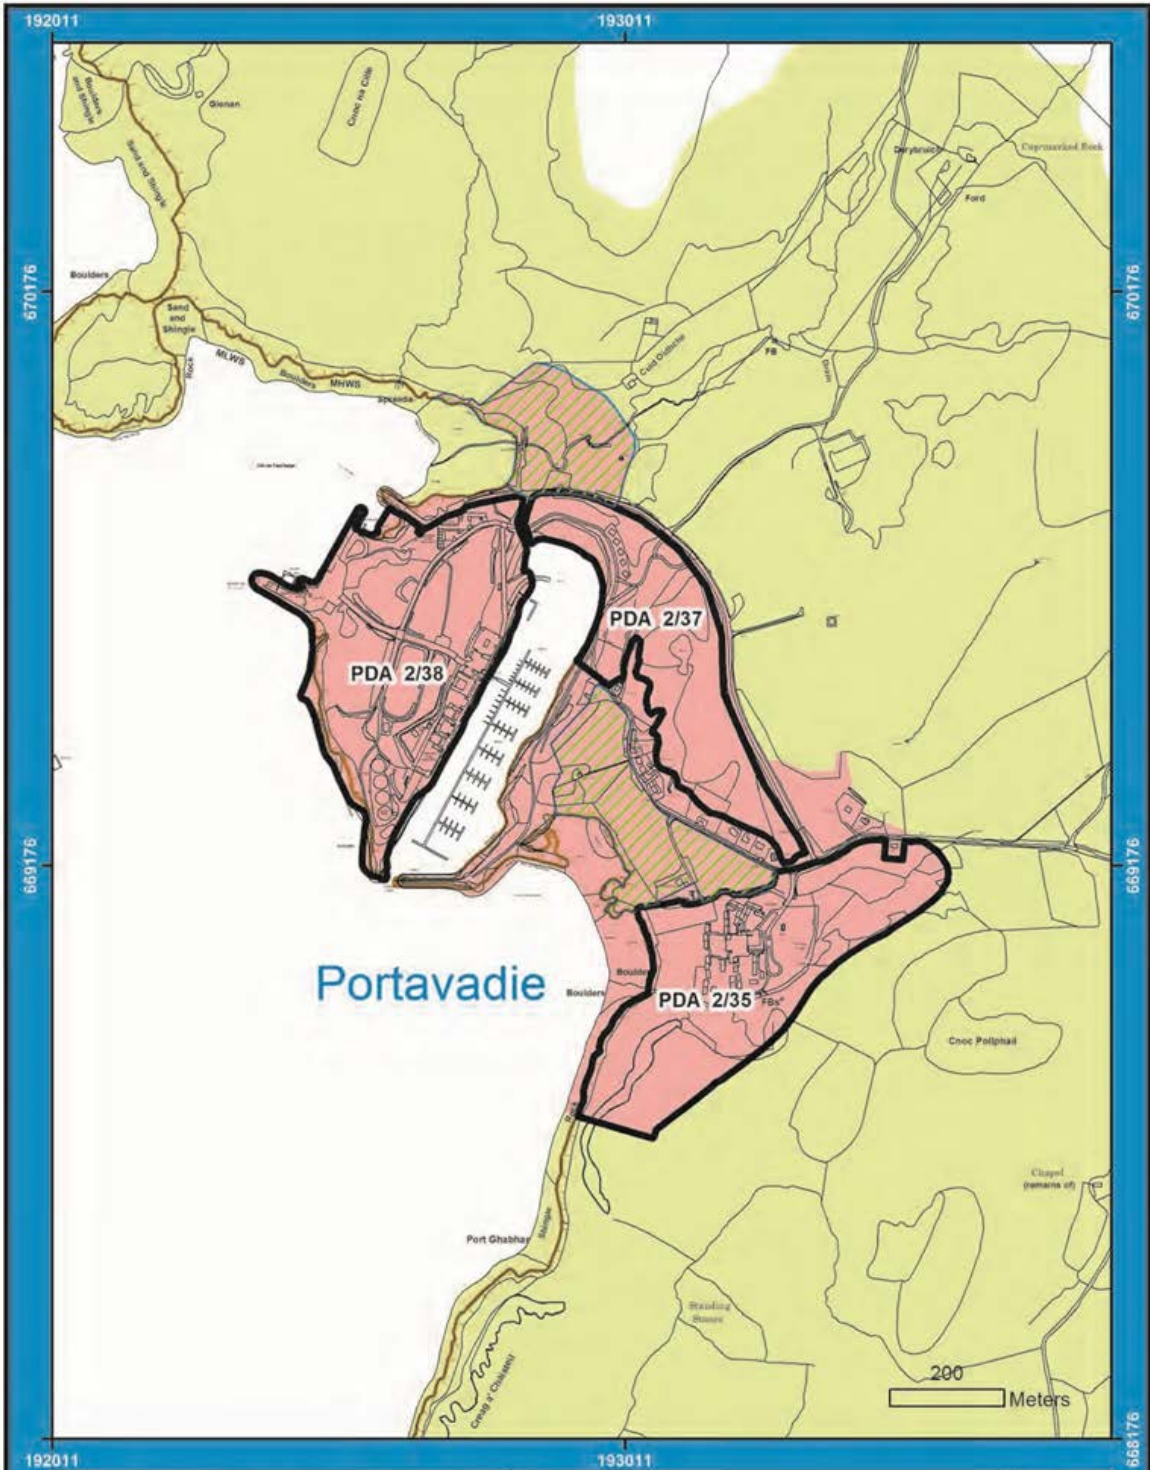

Appendix x – Site maps

(a) Site boundary defining area for sale

(b) Glenan Wood in the context of other parts of the National Forest Estate

Reproduced by permission of Ordnance Survey
 on behalf of HMSO.
 © Crown copyright and database right 2015.
 All rights reserved.
 Ordnance Survey Licence number 100023368.