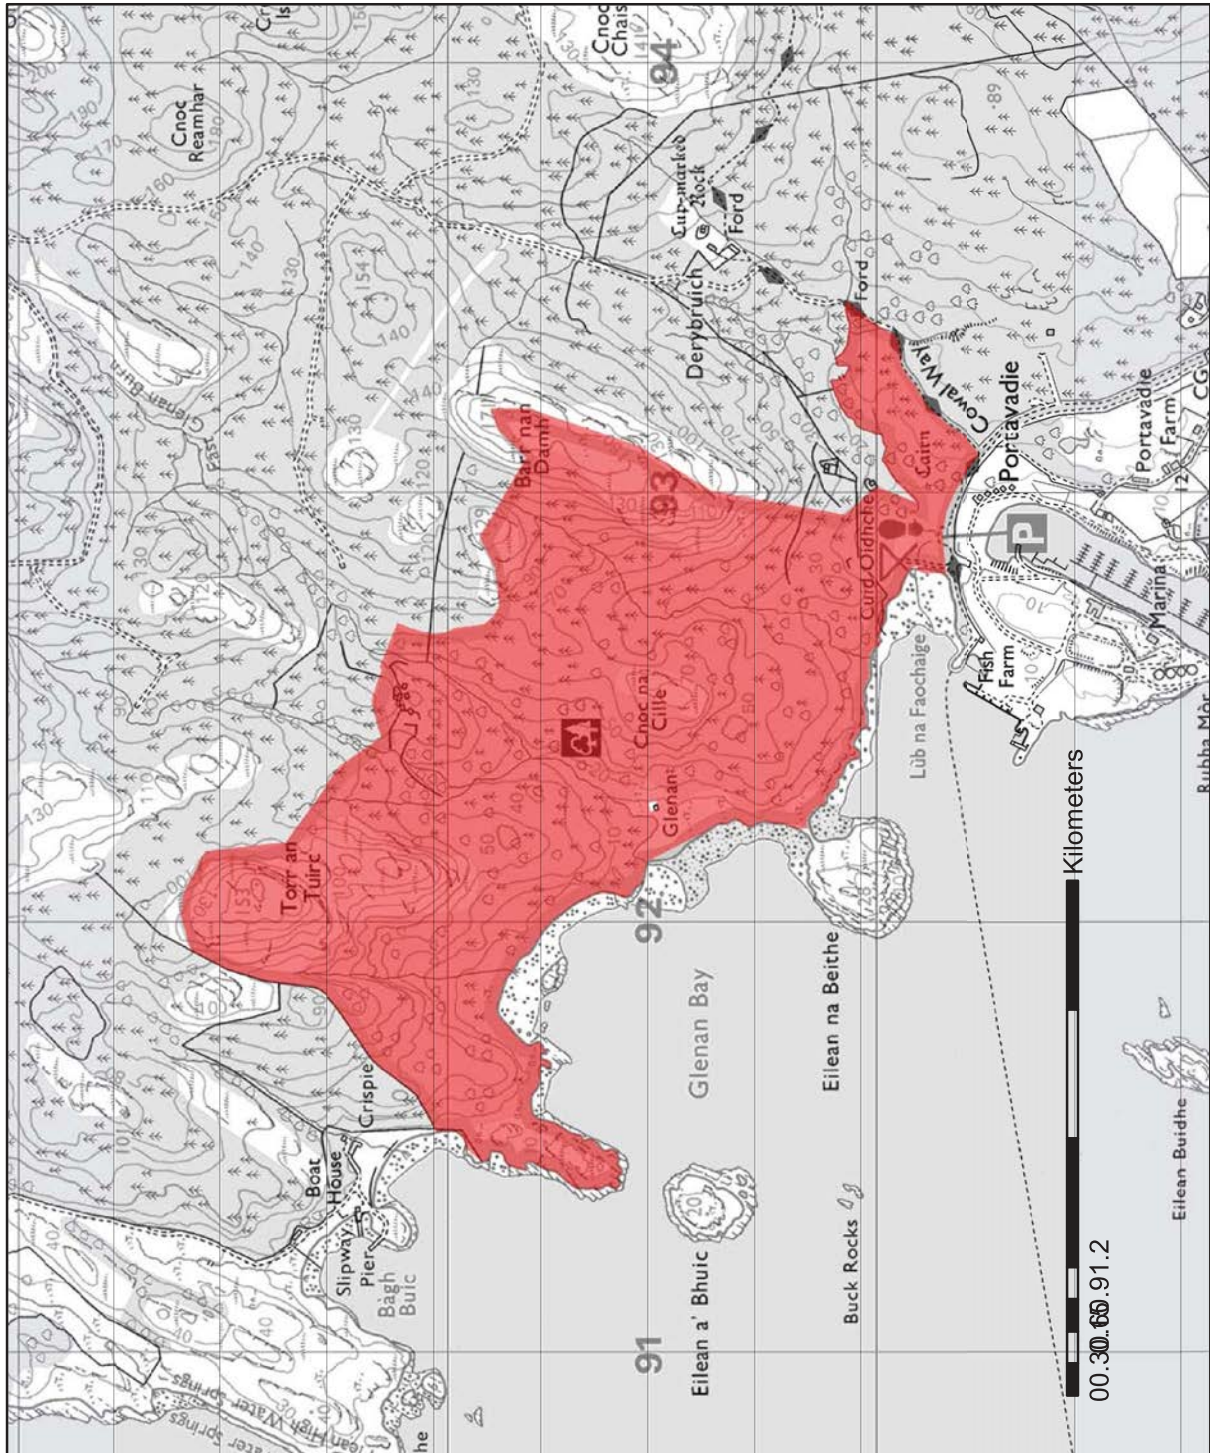

Appendix x – Site maps

(a) Site boundary defining area for sale

(b) Glenan Wood in the context of other parts of the National Forest Estate

Reproduced by permission of Ordnance Survey
 on behalf of HMSO.
 © Crown copyright and database right 2015.
 All rights reserved.
 Ordnance Survey Licence number 100023368.

**Adopted March 2015
 Portavadie**