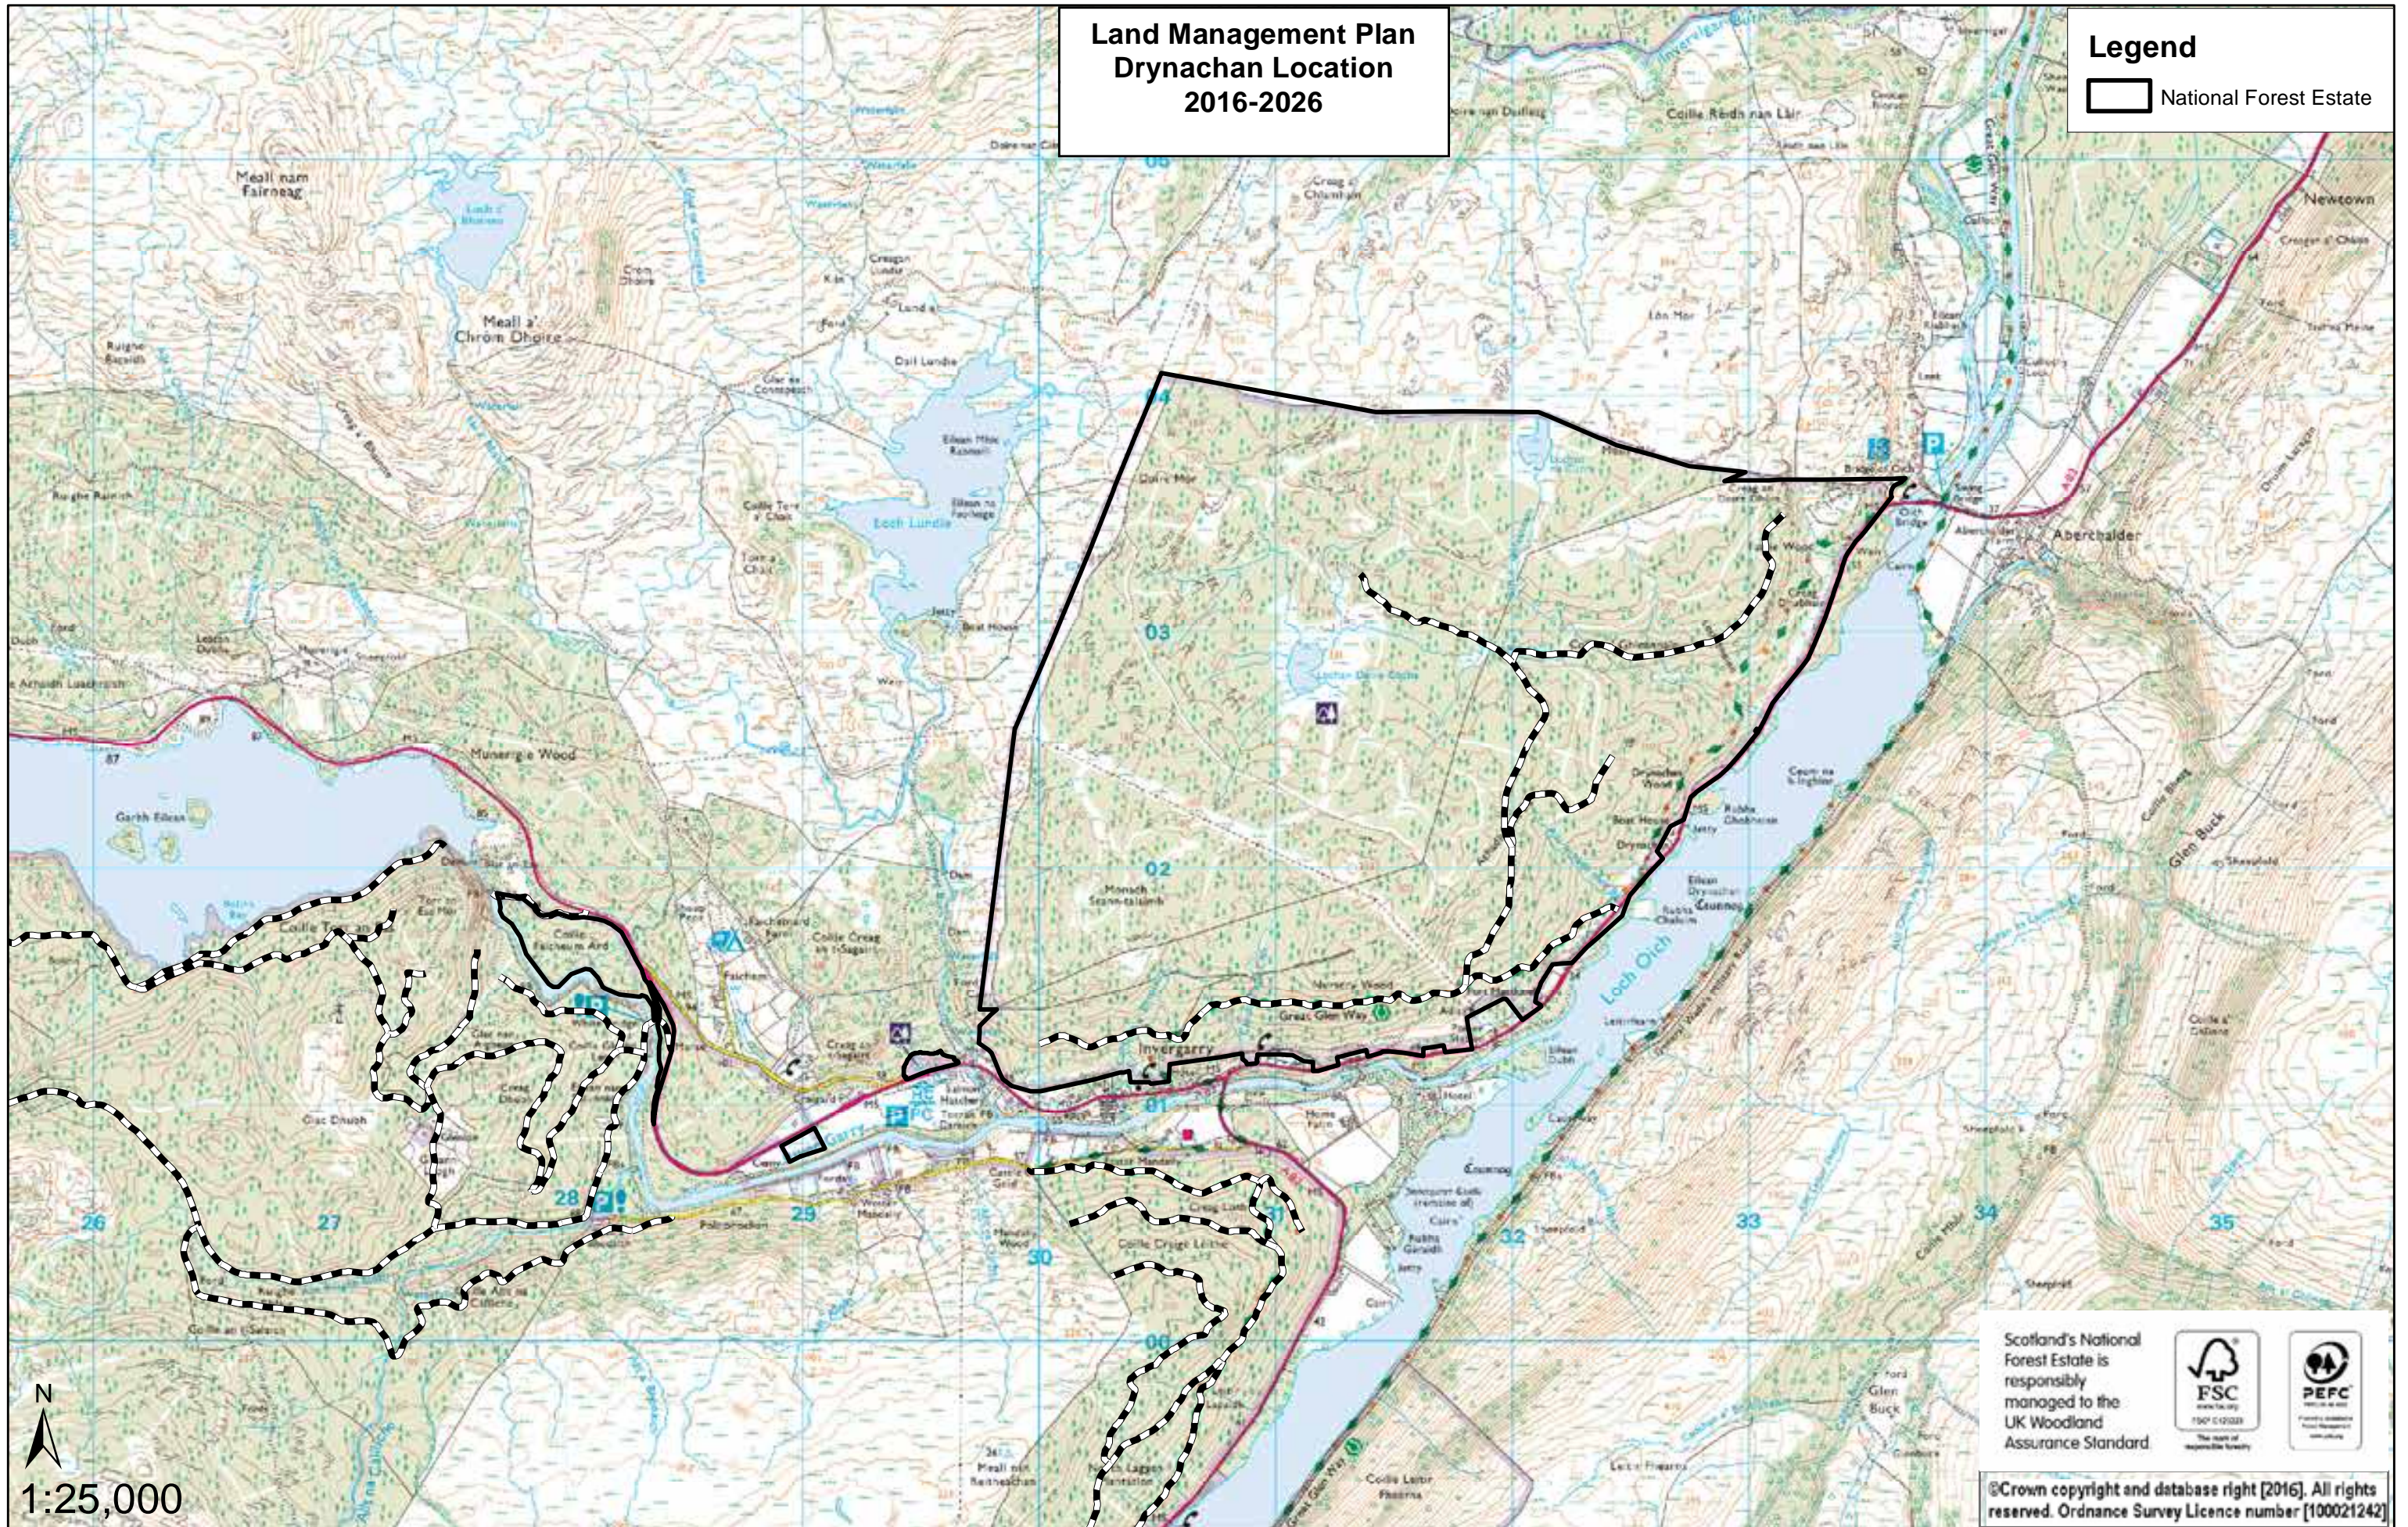

Land Management Plan
Drynachan Location
2016-2026

Legend

 National Forest Estate

Scotland's National Forest Estate is responsibly managed to the UK Woodland Assurance Standard

©Crown copyright and database right [2016]. All rights reserved. Ordnance Survey Licence number [100021242]