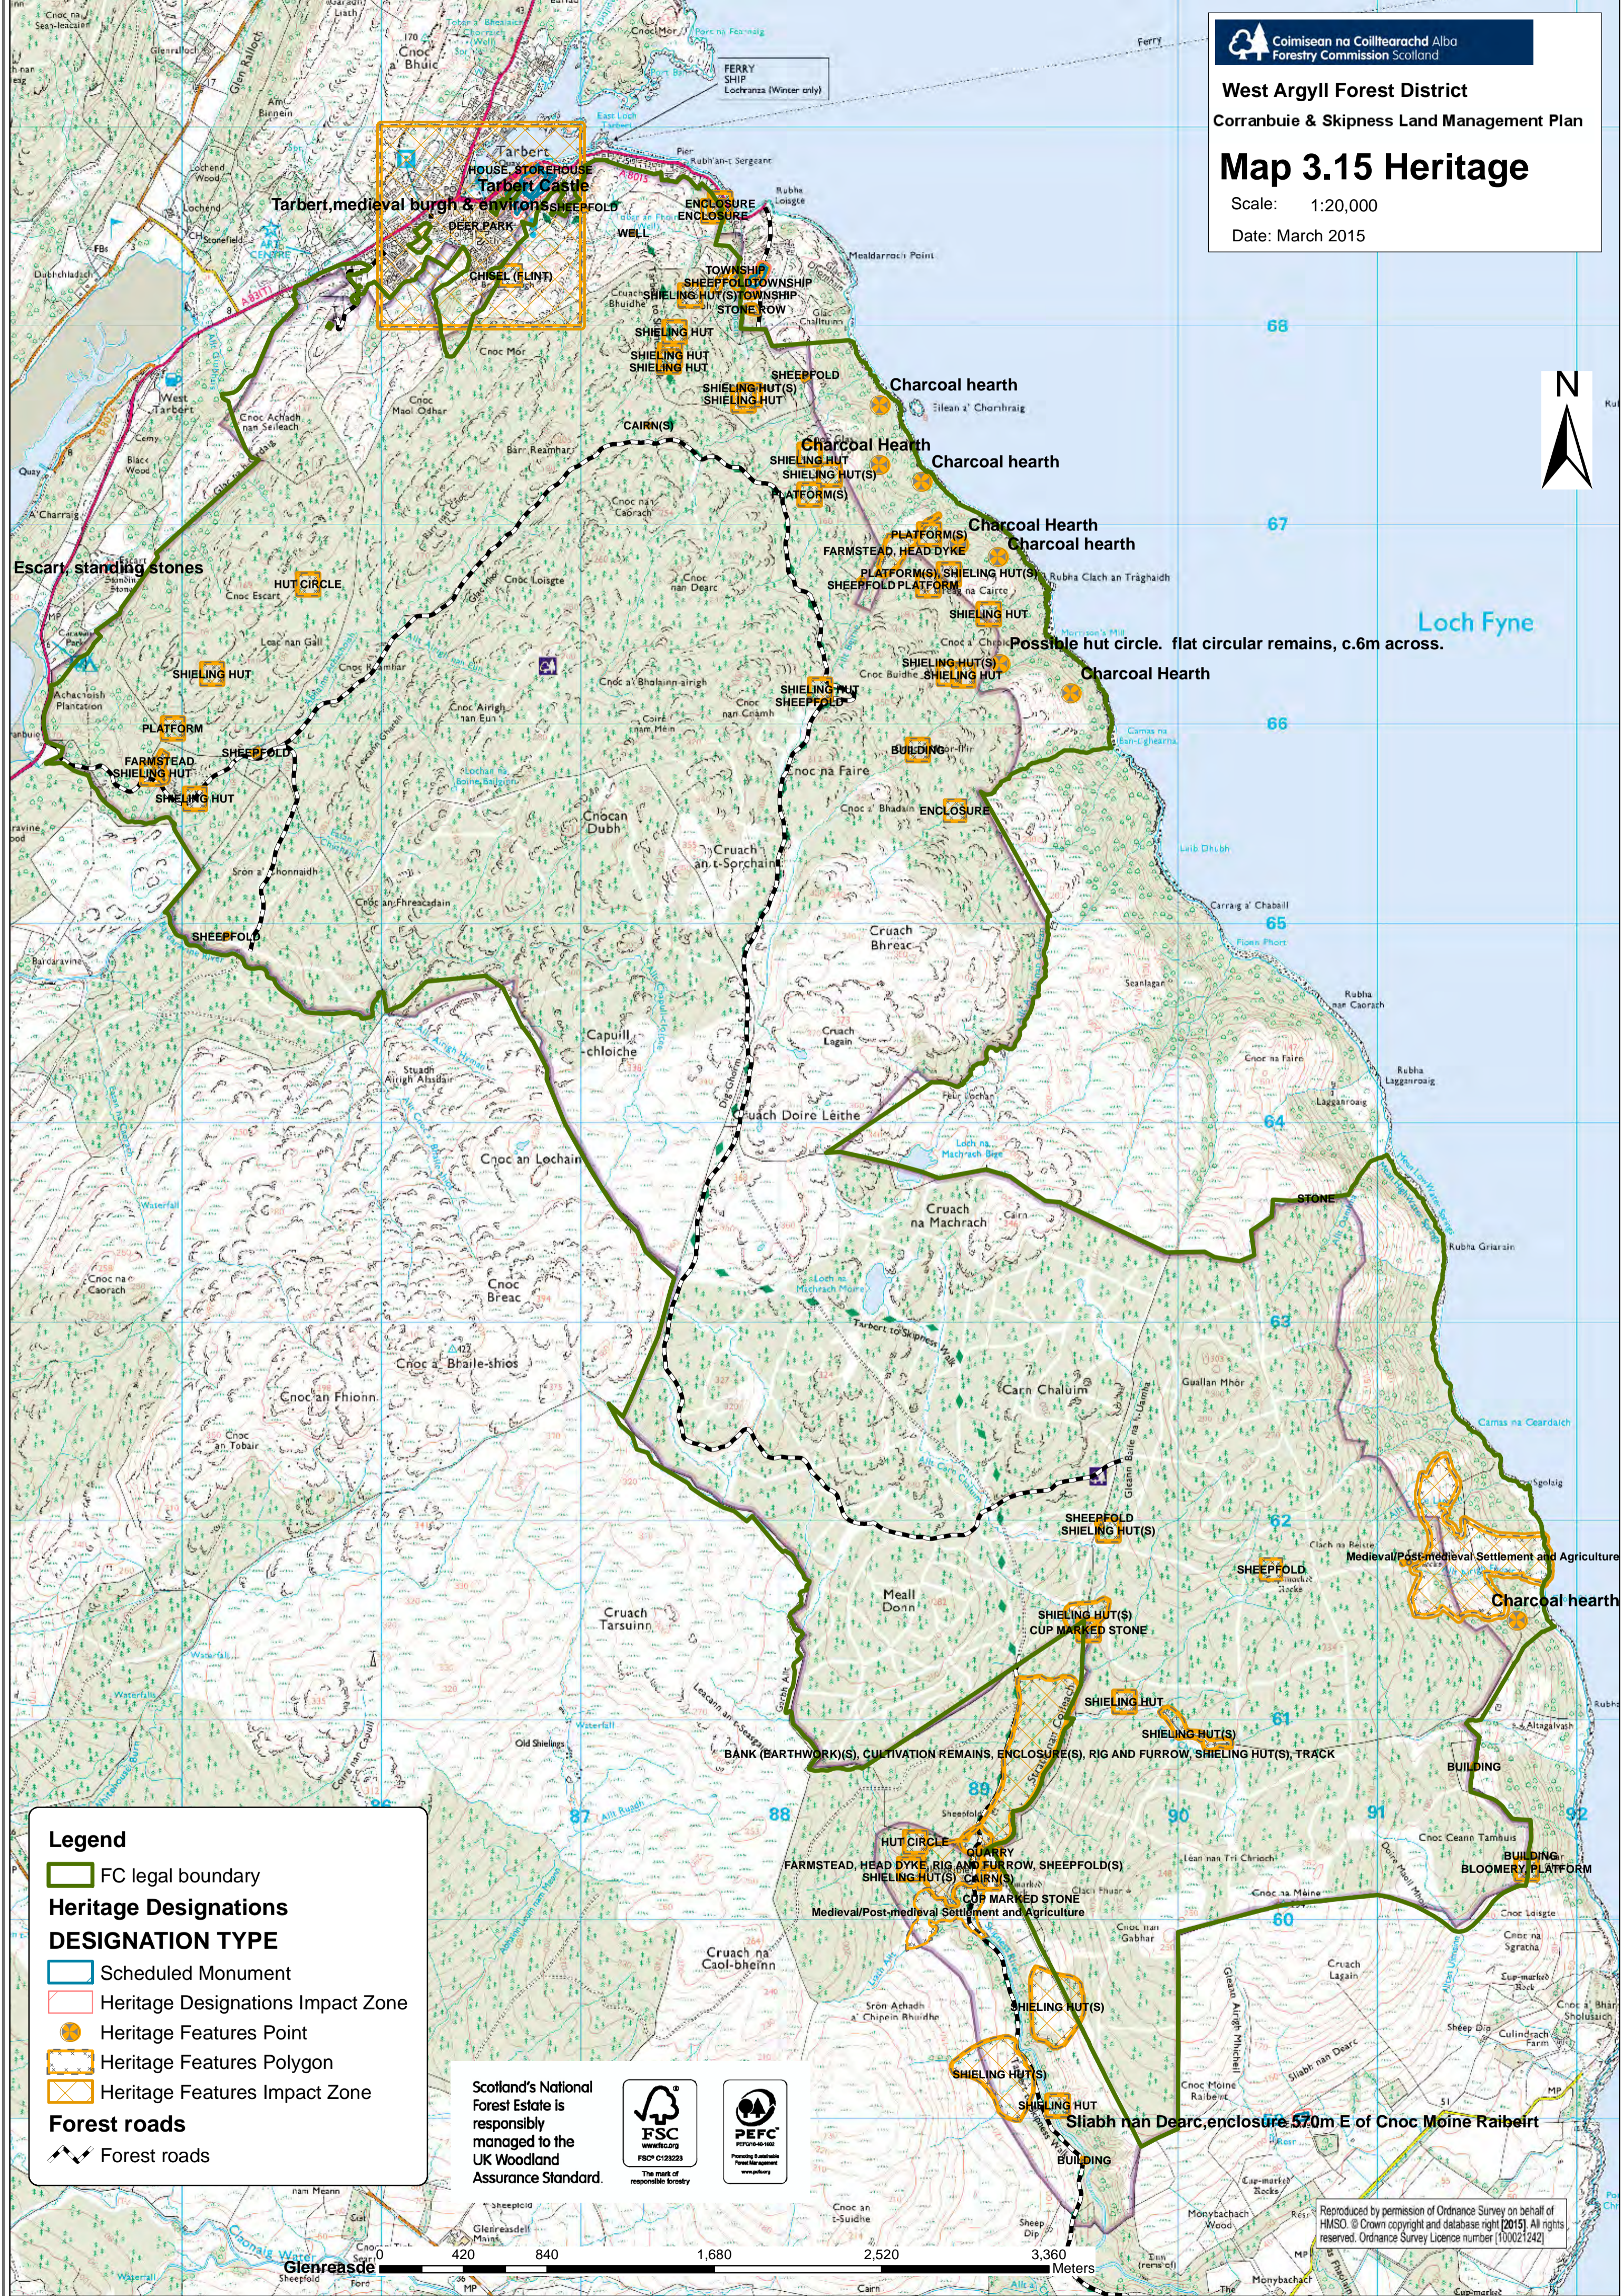

Map 3.15 Heritage

Scale: 1:20,000

Date: March 2015

Tarbert medieval burgh & environs
HOUSE, STOREHOUSE
Tarbert Castle
DEER PARK
CHISEL (FLINT)

Charcoal heath
Charcoal heath
Charcoal heath
Charcoal heath

Possible hut circle. flat circular remains, c.6m across.

Loch Fyne

Legend

- FC legal boundary
- Heritage Designations**
- DESIGNATION TYPE**
- Scheduled Monument
- Heritage Designations Impact Zone
- Heritage Features Point
- Heritage Features Polygon
- Heritage Features Impact Zone
- Forest roads**
- Forest roads